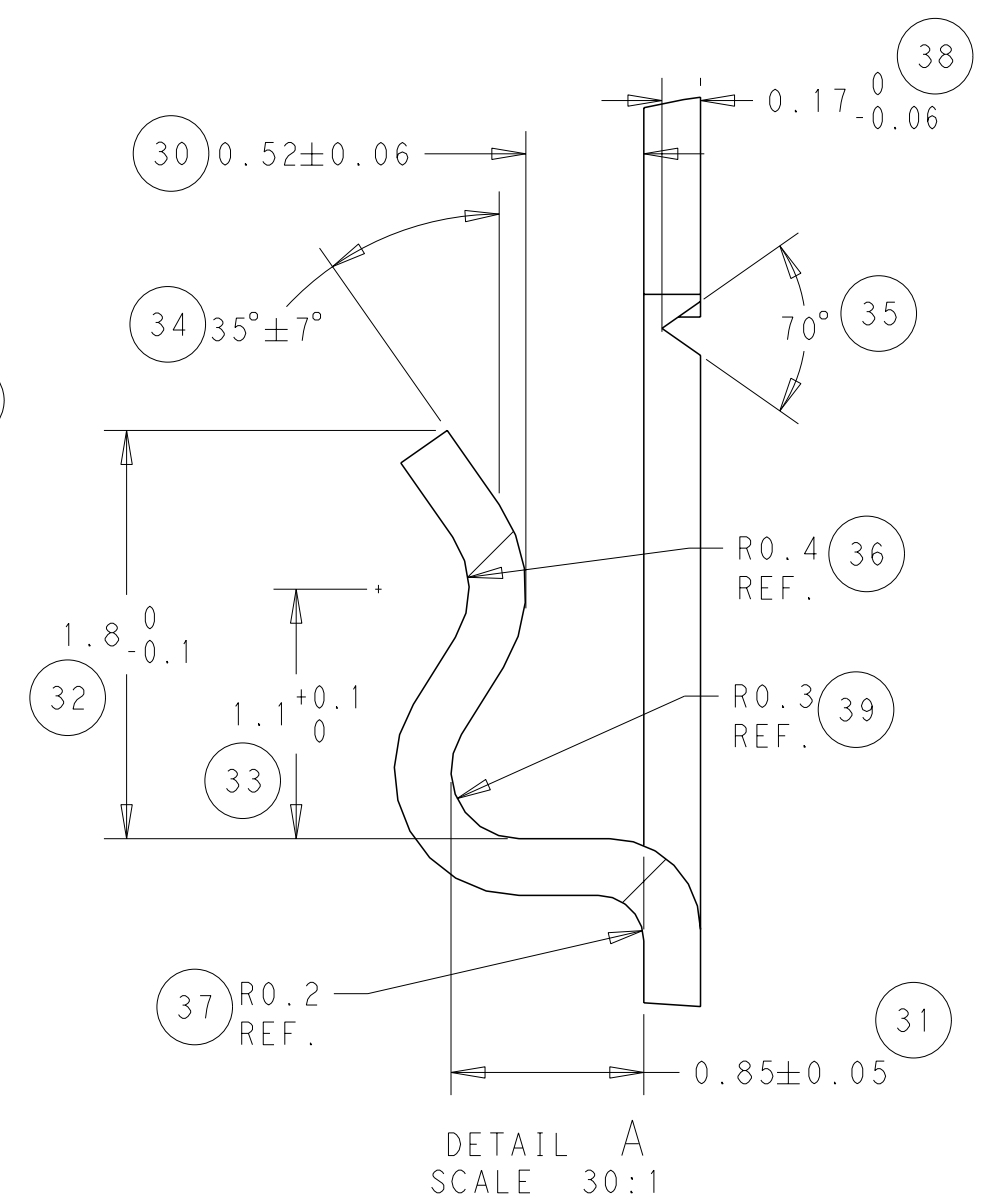

LOC	DIST	REVISIONS			
P	LTR	DESCRIPTION	DATE	DWN	APVD
B	-				
	J	ECR-13-001710	29/01/13	JB	MG

NOTE
 BOWING: AFTER UPPER TIE BAR REMOVAL- 2.0mm MAX. FOR 500mm
 PITCH: AFTER UPPER TIE BAR REMOVAL- 2.5±0.2

SCALE 2:1

DIRECTION OF TOP OF REEL

DIRECTION "0" CONTACTS DOWN	DIRECTION "1" CONTACTS UPWARDS	DIRECTION
--------------------------------	-----------------------------------	-----------

THIS DRAWING IS A CONTROLLED DOCUMENT.

DIMENSIONS: mm	TOLERANCES UNLESS OTHERWISE SPECIFIED: 0 PLC ±- 1 PLC ±0.1 2 PLC ±0.05 3 PLC ±0.05 4 PLC ±- ANGLES ±3 FINISH SEE TABLE
MATERIAL PhBz	

0	PRE-TIN	0-1544118-1
REELING	FINISH	PART NUMBER
DWN J. BRIGHT 01/09/11	 TE Connectivity NAME SIL CONTACT - - SIZE A300779 CAGE CODE C-1544118 DRAWING NO SCALE NTS SHEET 1 OF 1 REV J	
CHK M. GREENER 01/09/11		
APVD D. PENNINGTON 01/09/11		
PRODUCT SPEC -		
APPLICATION SPEC -	RESTRICTED TO -	
WEIGHT -		
CUSTOMER DRAWING		