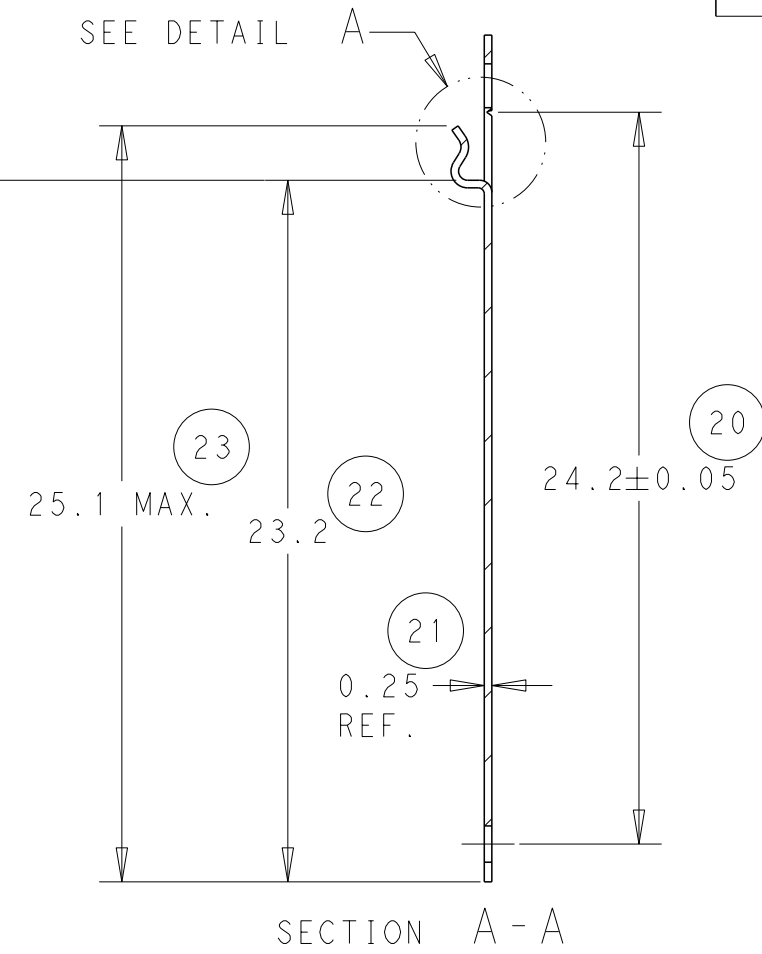

LOC	DIST	REVISIONS			
P	LTR	DESCRIPTION	DATE	DWN	APVD
B	-				
	J	ECR-13-001710	29/01/13	JB	MG

NOTE
 BOWING: AFTER UPPER TIE BAR REMOVAL- 2.0mm MAX. FOR 500mm
 PITCH: AFTER UPPER TIE BAR REMOVAL- 2.5±0.2

SCALE 2:1

DIRECTION OF TOP OF REEL

DIRECTION "0" CONTACTS DOWN	DIRECTION "1" CONTACTS UPWARDS	DIRECTION
--------------------------------	-----------------------------------	-----------

THIS DRAWING IS A CONTROLLED DOCUMENT.

DIMENSIONS: mm	TOLERANCES UNLESS OTHERWISE SPECIFIED: 0 PLC ±- 1 PLC ±0.1 2 PLC ±0.05 3 PLC ±0.05 4 PLC ±- ANGLES ±3 FINISH SEE TABLE
MATERIAL PhBz	

0	PRE-TIN	0-1544118-1
REELING	FINISH	PART NUMBER
DWN J. BRIGHT 01/09/11	 TE Connectivity NAME SIL CONTACT - - SIZE A300779 CAGE CODE C-1544118 DRAWING NO SCALE NTS SHEET 1 OF 1 REV J	
CHK M. GREENER 01/09/11		
APVD D. PENNINGTON 01/09/11		
PRODUCT SPEC -		
APPLICATION SPEC -	RESTRICTED TO -	
WEIGHT -		
CUSTOMER DRAWING		