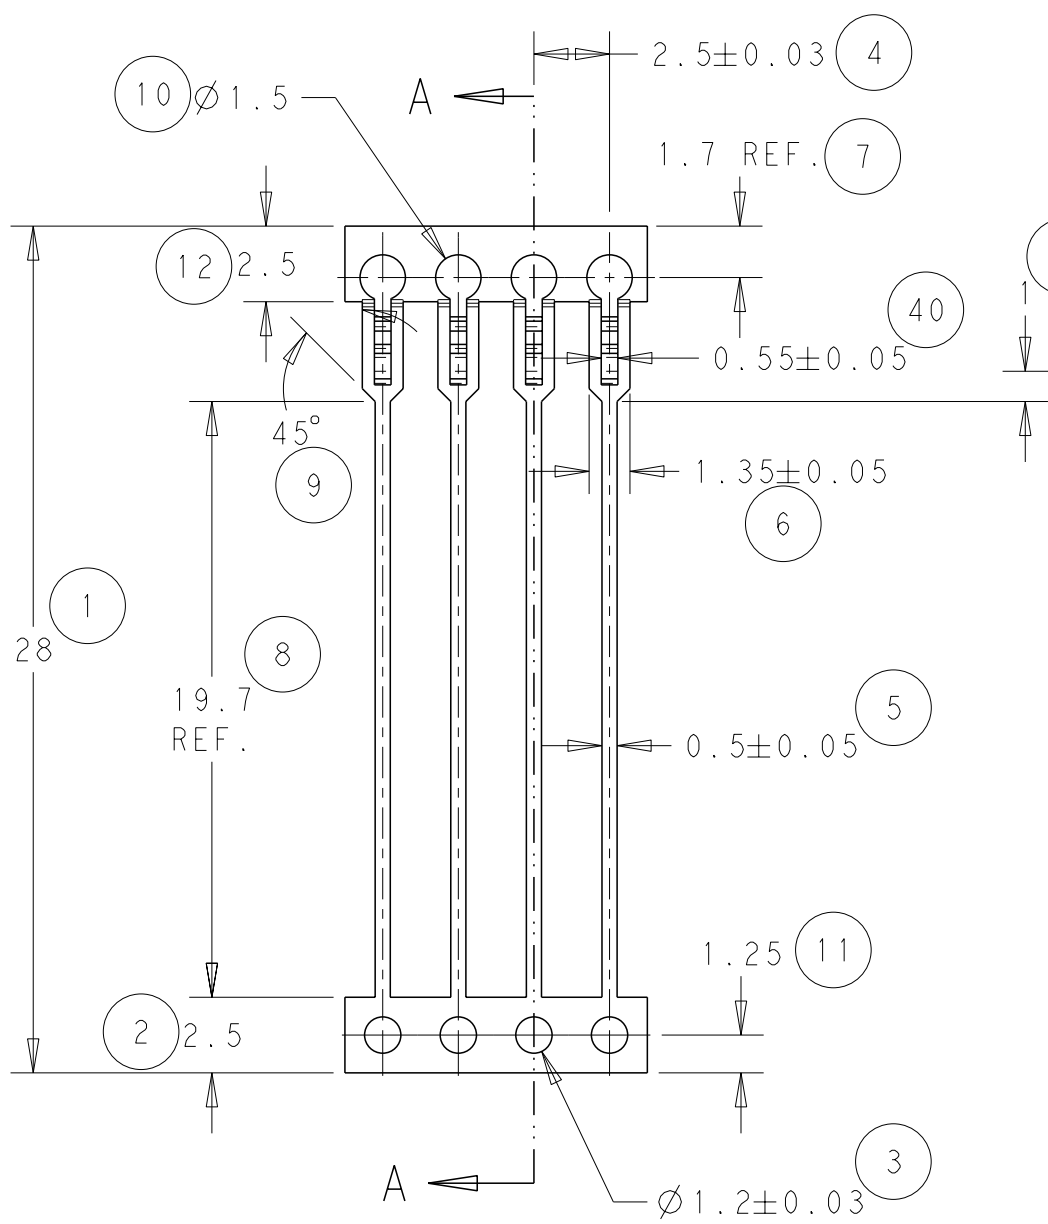

LOC	DIST	REVISIONS			
P	LTR	DESCRIPTION	DATE	DWN	APVD
B	-				
	J	ECR-13-001710	29/01/13	JB	MG

NOTE
 BOWING: AFTER UPPER TIE BAR REMOVAL- 2.0mm MAX. FOR 500mm
 PITCH: AFTER UPPER TIE BAR REMOVAL- 2.5±0.2

SCALE 2:1

DIRECTION OF TOP OF REEL

DIRECTION "0" CONTACTS DOWN	DIRECTION "1" CONTACTS UPWARDS	DIRECTION
--------------------------------	-----------------------------------	-----------

THIS DRAWING IS A CONTROLLED DOCUMENT.

DIMENSIONS: mm	TOLERANCES UNLESS OTHERWISE SPECIFIED: 0 PLC ±- 1 PLC ±0.1 2 PLC ±0.05 3 PLC ±0.05 4 PLC ±- ANGLES ±3 FINISH SEE TABLE
MATERIAL PhBz	

0	PRE-TIN	0-1544118-1
REELING	FINISH	PART NUMBER
DWN J. BRIGHT 01/09/11	 TE Connectivity NAME SIL CONTACT - - SIZE A300779 CAGE CODE C-1544118 DRAWING NO SCALE NTS SHEET 1 OF 1 REV J	
CHK M. GREENER 01/09/11		
APVD D. PENNINGTON 01/09/11		
PRODUCT SPEC -		
APPLICATION SPEC -	RESTRICTED TO -	
WEIGHT -		
CUSTOMER DRAWING		