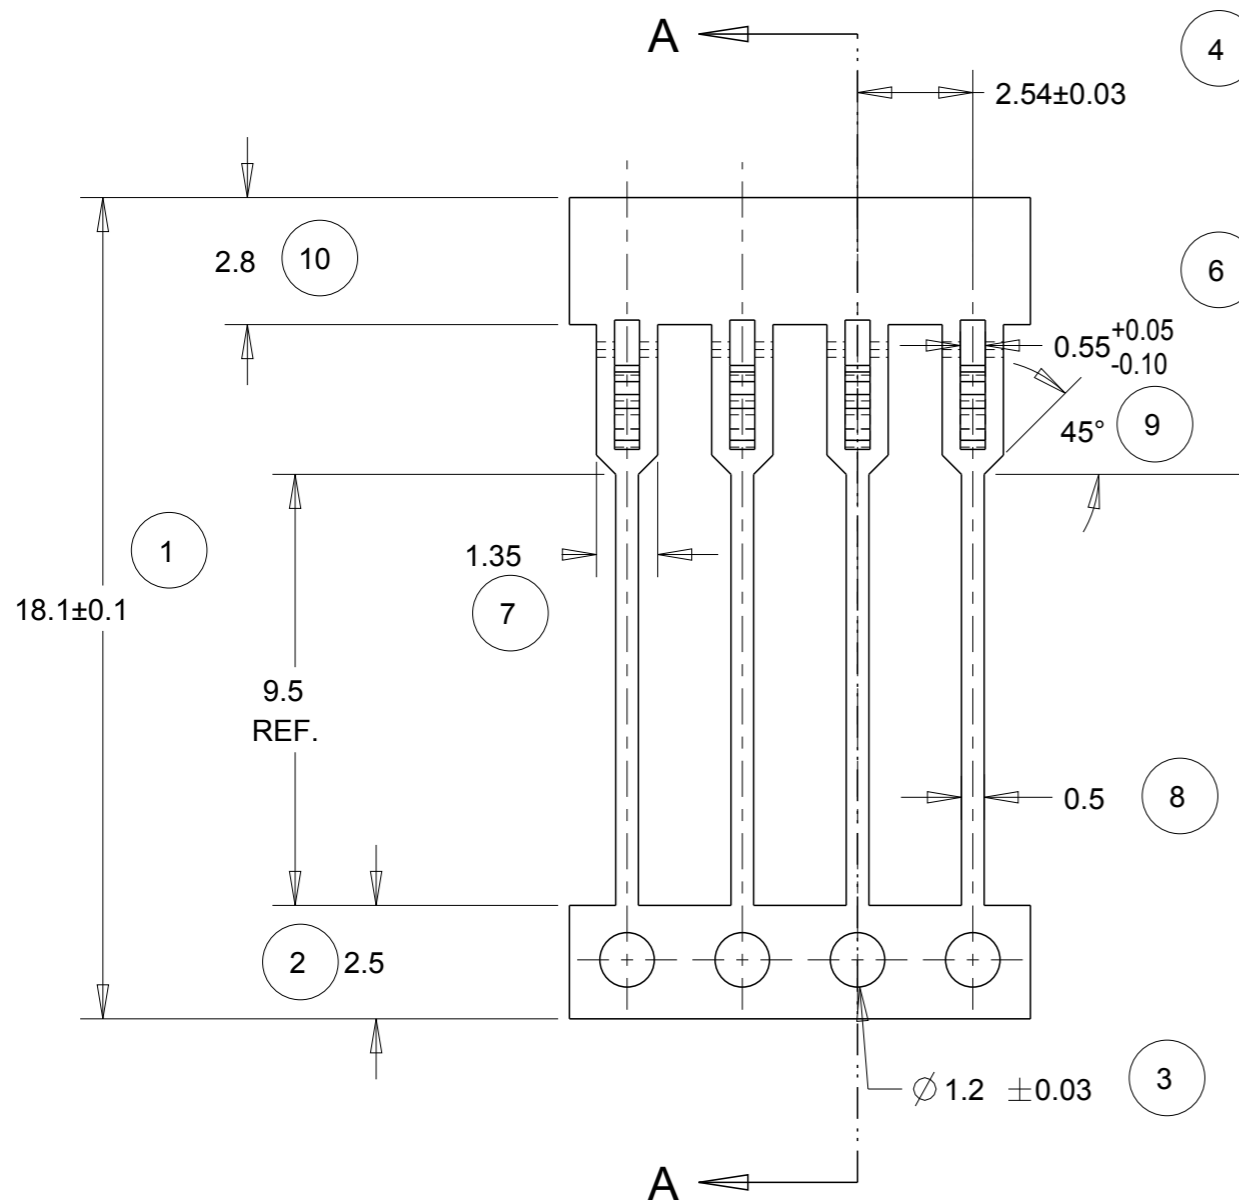

DETAIL A SCALE 30:1

NOTE
 BOWING: AFTER UPPER TIE BAR REMOVAL- 1.5mm MAX. FOR 500mm
 PITCH: AFTER UPPER TIE BAR REMOVAL- 2.54±0.127

SCALE 3:1

THIS DRAWING IS A CONTROLLED DOCUMENT.

DIMENSIONS:	TOLERANCES UNLESS OTHERWISE SPECIFIED:
mm	
0 PLC	±-
1 PLC	±-
2 PLC	±0.05
3 PLC	±-
4 PLC	±-
ANGLES	±0.5
FINISH	-

MATERIAL SEE ABOVE.

DWN	J.BRIGHT	04/08/11
CHK	M.GREENER	04/08/11
APVD	D.PENNINGTON	04/08/11
PRODUCT SPEC	-	-
APPLICATION SPEC	-	-
WEIGHT	-	-

1	Ni & Sn	1544222-3
0	Ni & Sn	1544222-2
0	Sn	1544222-1
REELING	FINISH	PART NUMBER
STE TE Connectivity		
NAME SIL CONTACT		
SIZE	CAGE CODE	DRAWING NO
A3	00779	C -1544222
RESTRICTED TO		