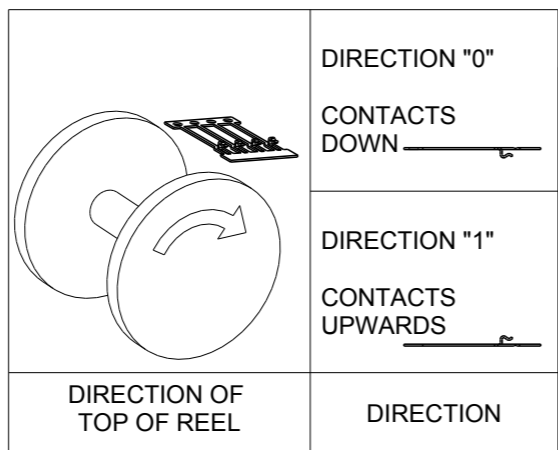

DETAIL A SCALE 30:1

NOTE
 BOWING: AFTER UPPER TIE BAR REMOVAL- 1.5mm MAX. FOR 500mm
 PITCH: AFTER UPPER TIE BAR REMOVAL- 2.54±0.127

SCALE 3:1

THIS DRAWING IS A CONTROLLED DOCUMENT.

DIMENSIONS:	TOLERANCES UNLESS OTHERWISE SPECIFIED:
mm	
0 PLC	±-
1 PLC	±-
2 PLC	±0.05
3 PLC	±-
4 PLC	±-
ANGLES	±0.5
FINISH	-