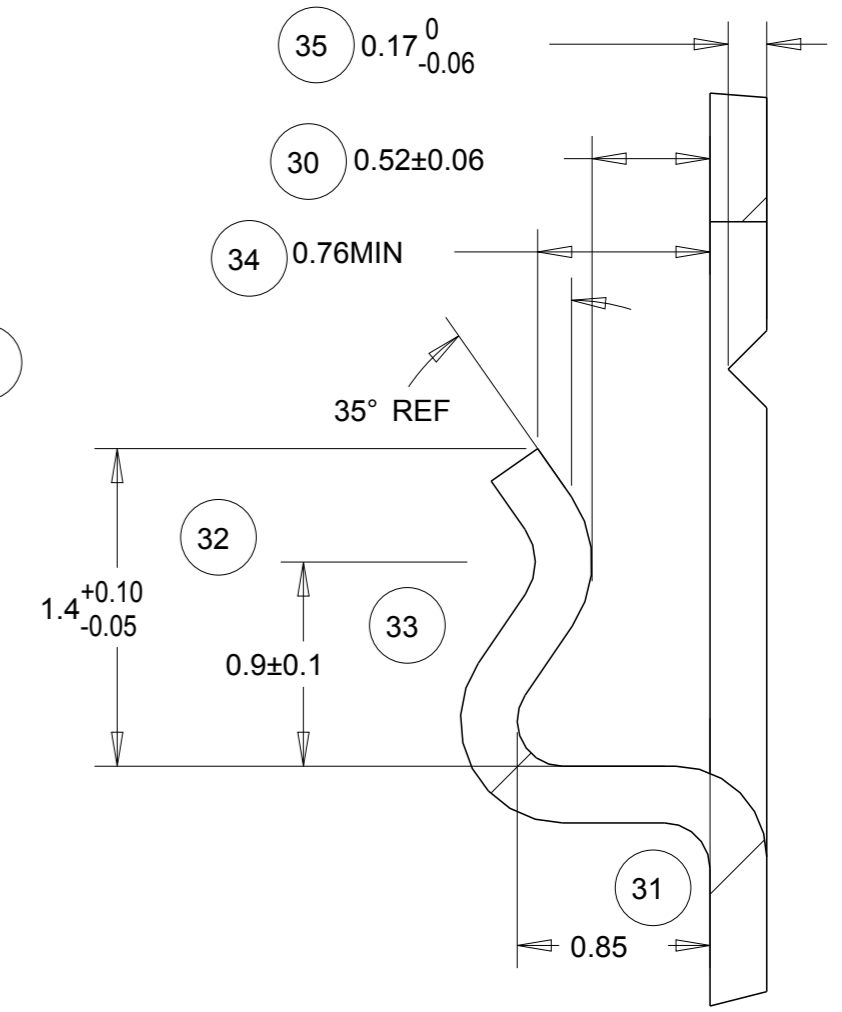

DETAIL A SCALE 30:1

NOTE
 BOWING: AFTER UPPER TIE BAR REMOVAL- 1.5mm MAX. FOR 500mm
 PITCH: AFTER UPPER TIE BAR REMOVAL- 2.54±0.127

SCALE 3:1

THIS DRAWING IS A CONTROLLED DOCUMENT.

DIMENSIONS:	TOLERANCES UNLESS OTHERWISE SPECIFIED:
mm	
0 PLC	±-
1 PLC	±-
2 PLC	±0.05
3 PLC	±-
4 PLC	±-
ANGLES	±0.5
FINISH	-

MATERIAL SEE ABOVE.

DWN	J.BRIGHT	04/08/11
CHK	M.GREENER	04/08/11
APVD	D.PENNINGTON	04/08/11
PRODUCT SPEC	-	-
APPLICATION SPEC	-	-
WEIGHT	-	-

1	Ni & Sn	1544222-3
0	Ni & Sn	1544222-2
0	Sn	1544222-1
REELING	FINISH	PART NUMBER
STE TE Connectivity		
NAME SIL CONTACT		
SIZE	CAGE CODE	DRAWING NO
A3	00779	C -1544222
RESTRICTED TO		