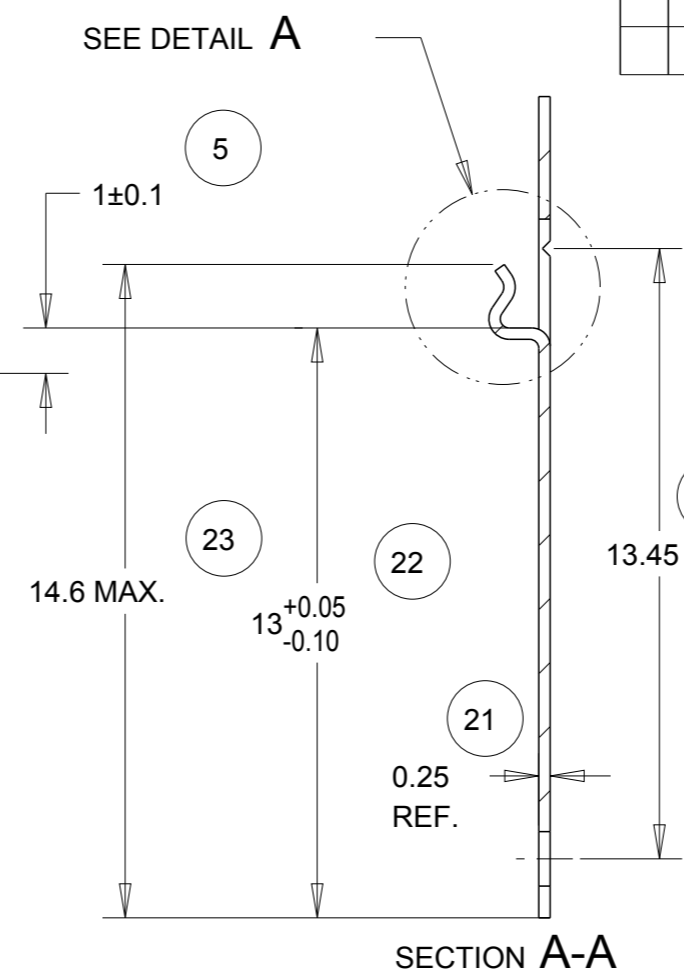

DETAIL A SCALE 30:1

NOTE
 BOWING: AFTER UPPER TIE BAR REMOVAL- 1.5mm MAX. FOR 500mm
 PITCH: AFTER UPPER TIE BAR REMOVAL- 2.54±0.127

SCALE 3:1

THIS DRAWING IS A CONTROLLED DOCUMENT.

DIMENSIONS:	TOLERANCES UNLESS OTHERWISE SPECIFIED:
mm	
0 PLC	±-
1 PLC	±-
2 PLC	±0.05
3 PLC	±-
4 PLC	±-
ANGLES	±0.5
FINISH	-

MATERIAL SEE ABOVE.

DWN	J.BRIGHT	04/08/11
CHK	M.GREENER	04/08/11
APVD	D.PENNINGTON	04/08/11
PRODUCT SPEC	-	-
APPLICATION SPEC	-	-
WEIGHT	-	-

1	Ni & Sn	1544222-3
0	Ni & Sn	1544222-2
0	Sn	1544222-1
REELING	FINISH	PART NUMBER
STE TE Connectivity		
NAME SIL CONTACT		
SIZE	CAGE CODE	DRAWING NO
A3	00779	C -1544222
RESTRICTED TO		