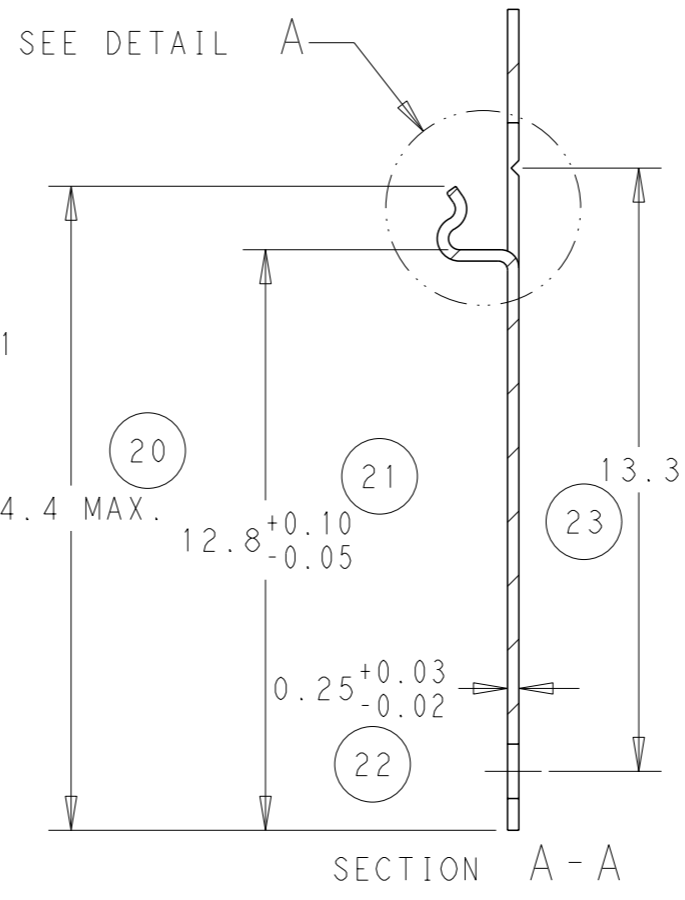

NOTE  
 BOWING: AFTER UPPER TIE BAR REMOVAL - 1.5mm MAX. FOR 500mm  
 PITCH: AFTER UPPER TIE BAR REMOVAL - 2.54±0.127

DETAIL A  
 SCALE 30:1

SCALE 4:1

DIRECTION "0"  
 CONTACTS DOWN  
 DIRECTION "1"  
 CONTACTS UPWARDS  
 DIRECTION

THIS DRAWING IS A CONTROLLED DOCUMENT.

DIMENSIONS:	TOLERANCES UNLESS OTHERWISE SPECIFIED:
mm	0 PLC ±-
	1 PLC ±-
	2 PLC ±0.05
	3 PLC ±-
	4 PLC ±-
	ANGLES ±0.5
MATERIAL	FINISH -
SEE ABOVE	

DWN	15/07/11
J. BRIGHT	
CHK	15/07/11
M. GREENER	
APVD	15/07/11
D. PENNINGTON	
PRODUCT SPEC	
APPLICATION SPEC	
WEIGHT	-

0	Ni & Sn	1544242-2
0	Sn	1544242-1
REELING	FINISH	PART NUMBER

<b>STE</b> TE Connectivity	
NAME SIL CONTACT	
SIZE	CAGE CODE
A300779	C=1544242
DRAWING NO	RESTRICTED TO

CUSTOMER DRAWING SCALE NTS SHEET 1 OF 1 REV D