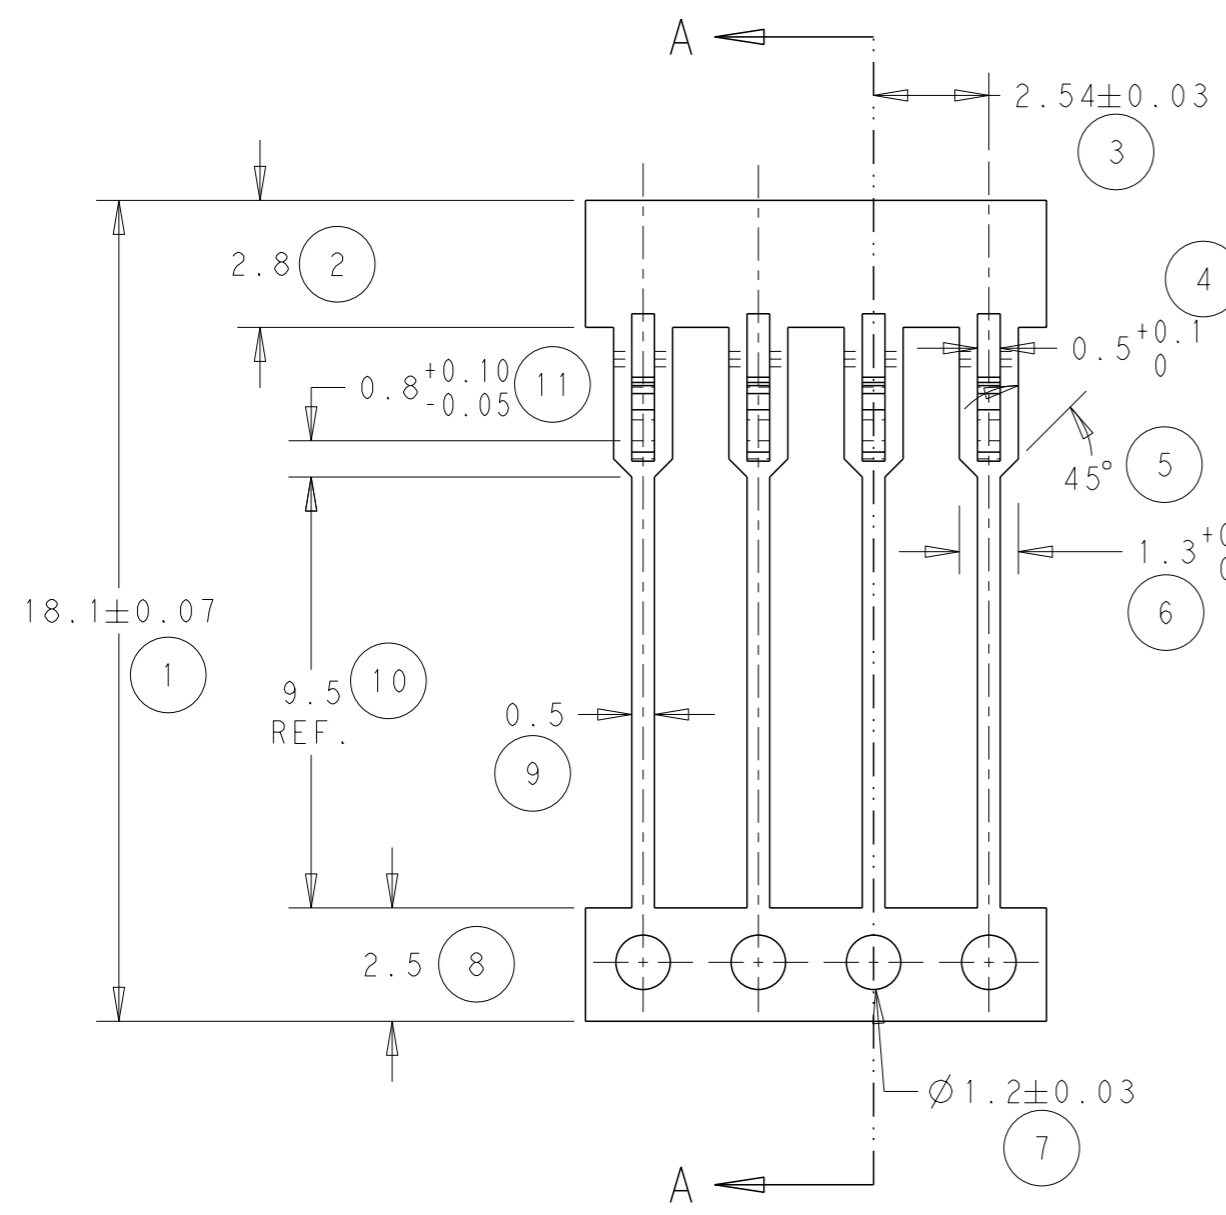

NOTE  
 BOWING: AFTER UPPER TIE BAR REMOVAL - 1.5mm MAX. FOR 500mm  
 PITCH: AFTER UPPER TIE BAR REMOVAL - 2.54±0.127

DETAIL A  
 SCALE 30:1

SCALE 4:1

DIRECTION "0"  
 CONTACTS DOWN  
 DIRECTION "1"  
 CONTACTS UPWARDS  
 DIRECTION

THIS DRAWING IS A CONTROLLED DOCUMENT.

DIMENSIONS:	TOLERANCES UNLESS OTHERWISE SPECIFIED:
mm	0 PLC ±-
	1 PLC ±-
	2 PLC ±0.05
	3 PLC ±-
	4 PLC ±-
	ANGLES ±0.5
MATERIAL	FINISH -
SEE ABOVE	

DWN	15/07/11
J. BRIGHT	
CHK	15/07/11
M. GREENER	
APVD	15/07/11
D. PENNINGTON	
PRODUCT SPEC	
APPLICATION SPEC	
WEIGHT	-

0	Ni & Sn	1544242-2
0	Sn	1544242-1
REELING	FINISH	PART NUMBER

<b>STE</b> TE Connectivity	
NAME SIL CONTACT	
SIZE	CAGE CODE
A300779	C=1544242
DRAWING NO	RESTRICTED TO

CUSTOMER DRAWING SCALE NTS SHEET 1 OF 1 REV D