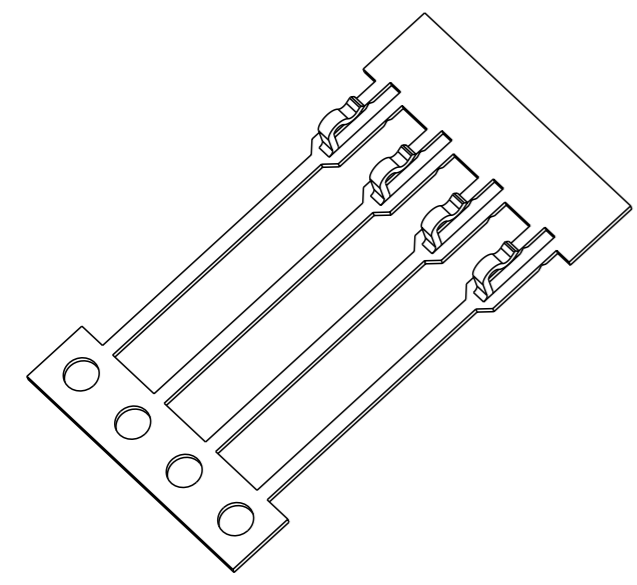

NOTE  
 BOWING: AFTER UPPER TIE BAR REMOVAL - 1.5mm MAX. FOR 500mm  
 PITCH: AFTER UPPER TIE BAR REMOVAL - 2.54±0.127

DETAIL A  
 SCALE 30:1

SCALE 4:1

DIRECTION "0"  
 CONTACTS DOWN  
 DIRECTION "1"  
 CONTACTS UPWARDS  
 DIRECTION

THIS DRAWING IS A CONTROLLED DOCUMENT.

DIMENSIONS:	TOLERANCES UNLESS OTHERWISE SPECIFIED:
mm	0 PLC ±-
	1 PLC ±-
	2 PLC ±0.05
	3 PLC ±-
	4 PLC ±-
	ANGLES ±0.5
MATERIAL	FINISH -
SEE ABOVE	

DWN	15/07/11
J. BRIGHT	
CHK	15/07/11
M. GREENER	
APVD	15/07/11
D. PENNINGTON	
PRODUCT SPEC	
APPLICATION SPEC	
WEIGHT	-

0	Ni & Sn	1544242-2
0	Sn	1544242-1
REELING	FINISH	PART NUMBER

<b>STE</b> TE Connectivity	
NAME SIL CONTACT	
SIZE	CAGE CODE
A300779	C=1544242
DRAWING NO	RESTRICTED TO

CUSTOMER DRAWING SCALE NTS SHEET 1 OF 1 REV D