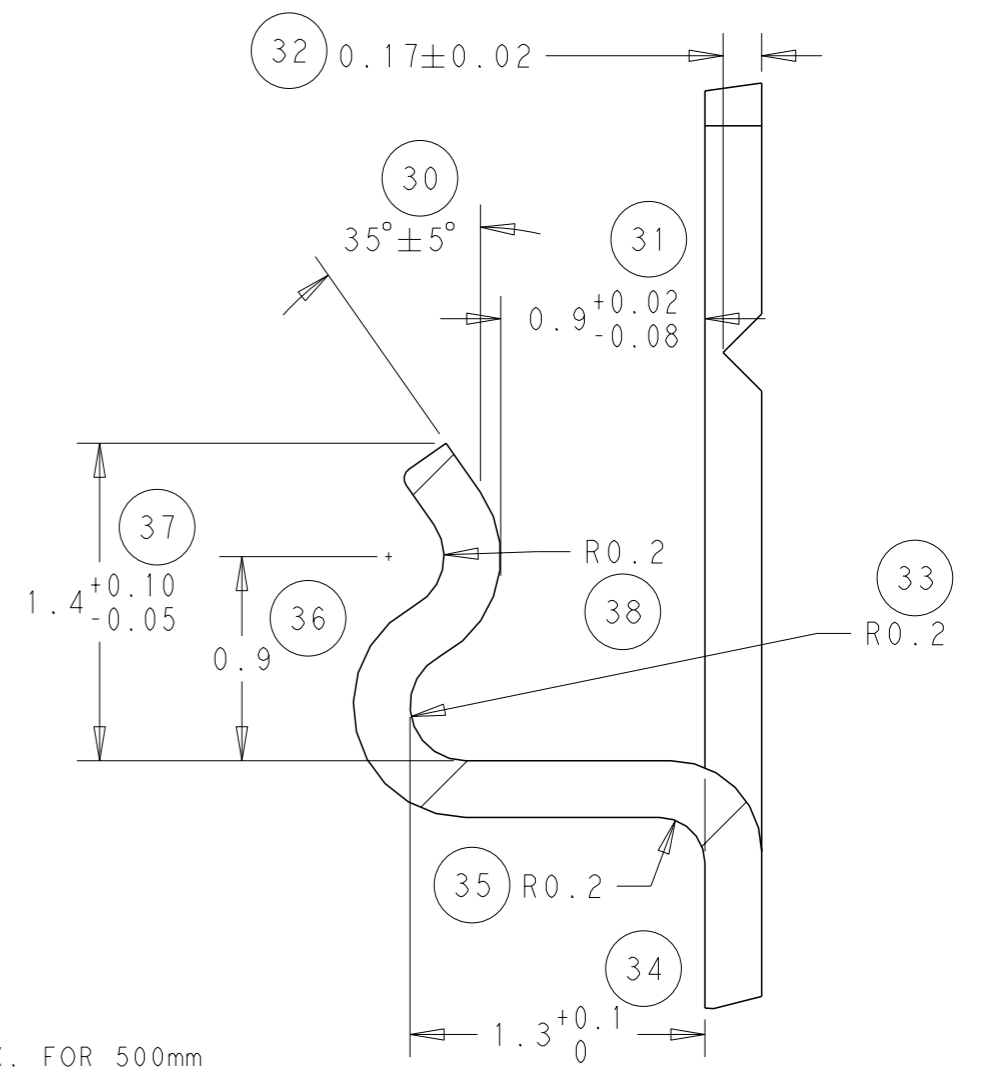

NOTE  
 BOWING: AFTER UPPER TIE BAR REMOVAL - 1.5mm MAX. FOR 500mm  
 PITCH: AFTER UPPER TIE BAR REMOVAL - 2.54±0.127

DETAIL A  
 SCALE 30:1

SCALE 4:1

DIRECTION "0"  
 CONTACTS DOWN  
 DIRECTION "1"  
 CONTACTS UPWARDS  
 DIRECTION

THIS DRAWING IS A CONTROLLED DOCUMENT.

DIMENSIONS:	TOLERANCES UNLESS OTHERWISE SPECIFIED:
mm	0 PLC ±-
	1 PLC ±-
	2 PLC ±0.05
	3 PLC ±-
	4 PLC ±-
	ANGLES ±0.5
MATERIAL	FINISH -
SEE ABOVE	

DWN	15/07/11
J. BRIGHT	
CHK	15/07/11
M. GREENER	
APVD	15/07/11
D. PENNINGTON	
PRODUCT SPEC	
APPLICATION SPEC	
WEIGHT	-

0	Ni & Sn	1544242-2
0	Sn	1544242-1
REELING	FINISH	PART NUMBER

<b>STE</b> TE Connectivity	
NAME SIL CONTACT	
SIZE	CAGE CODE
A300779	C=1544242
DRAWING NO	RESTRICTED TO

CUSTOMER DRAWING SCALE NTS SHEET 1 OF 1 REV D