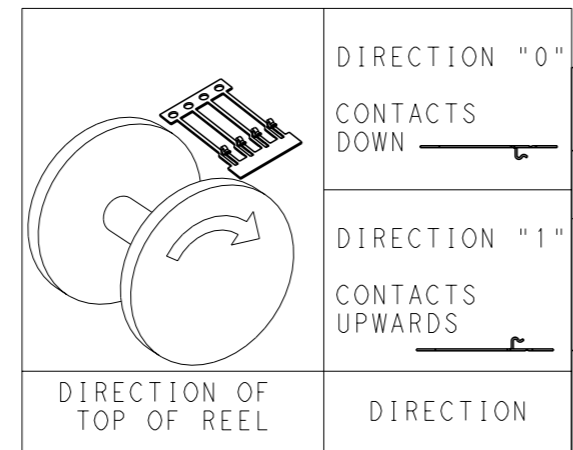

NOTE  
 BOWING: AFTER UPPER TIE BAR REMOVAL - 1.5mm MAX. FOR 500mm  
 PITCH: AFTER UPPER TIE BAR REMOVAL - 2.54±0.127

DETAIL A  
 SCALE 30:1

SCALE 4:1

DIRECTION "0"  
 CONTACTS DOWN  
 DIRECTION "1"  
 CONTACTS UPWARDS  
 DIRECTION