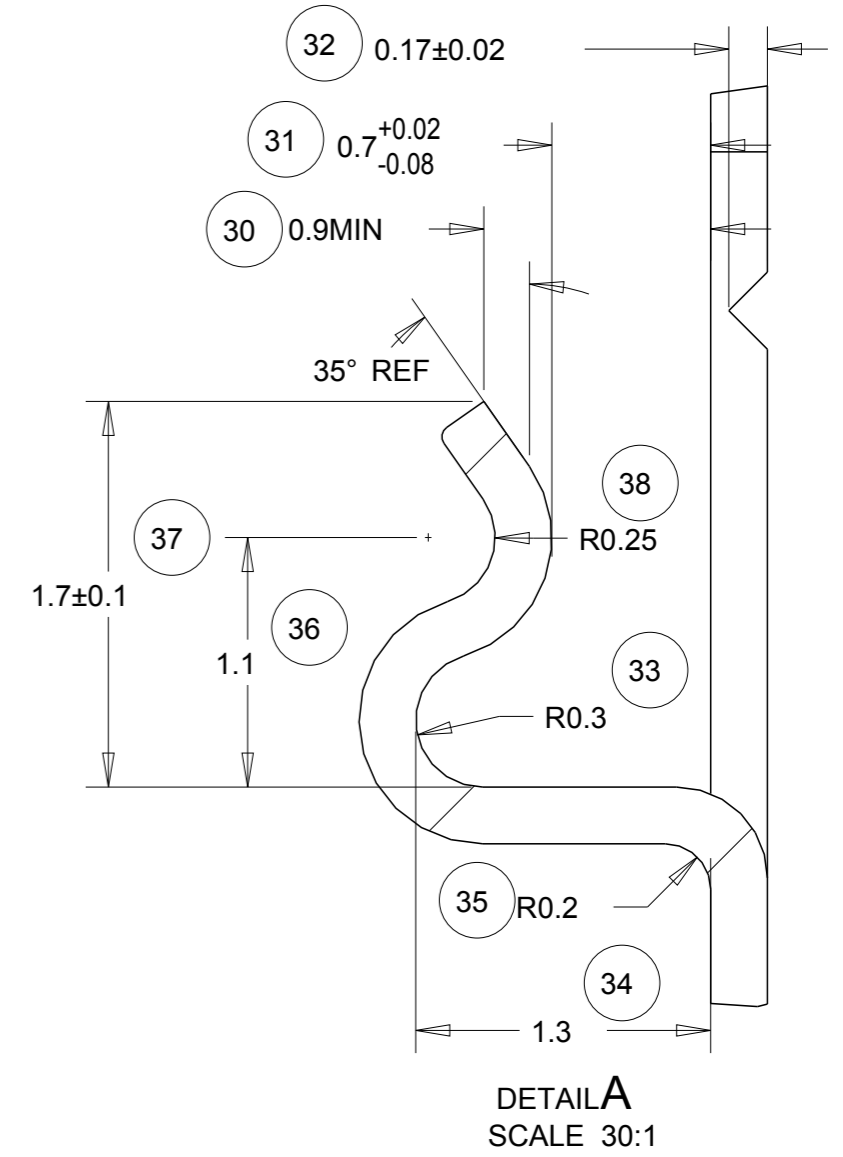

SCALE 3:1

NOTE  
 BOWING: AFTER UPPER TIE BAR REMOVAL- 1.5mm MAX. FOR 500mm  
 PITCH: AFTER UPPER TIE BAR REMOVAL- 2.54±0.127

REELING DETAILS	
	DIRECTION "0" CONTACTS DOWN
	DIRECTION "1" CONTACTS UPWARDS
DIRECTION OF TOP OF REEL	DIRECTION

THIS DRAWING IS A CONTROLLED DOCUMENT.		DWN J.BRIGHT 19/07/11	 TE Connectivity <b>SIL CONTACT</b>
DIMENSIONS: mm		CHK M.GREENER 19/07/11	
TOLERANCES UNLESS OTHERWISE SPECIFIED:		APVD D.PENNINGTON 19/07/11	
0 PLC ±- 1 PLC ±0.1 2 PLC ±0.05 3 PLC ±- 4 PLC ±- ANGLES ±0.5 FINISH -		PRODUCT SPEC -	
MATERIAL SEE TABLE		APPLICATION SPEC -	RESTRICTED TO
		WEIGHT -	SIZE A3
		CUSTOMER DRAWING	CAGE CODE 00779
			DRAWING NO C-1544337
			SCALE NTS
			SHEET 1 OF 1
			REV E

0	Ni & Sn	Ph Bz	1544337-2
REELING	FINISH	MATERIAL	PART NO
NAME <b>SIL CONTACT</b>			
SIZE	CAGE CODE	DRAWING NO	RESTRICTED TO
A3	00779	C-1544337	
SCALE NTS		SHEET 1 OF 1	REV E