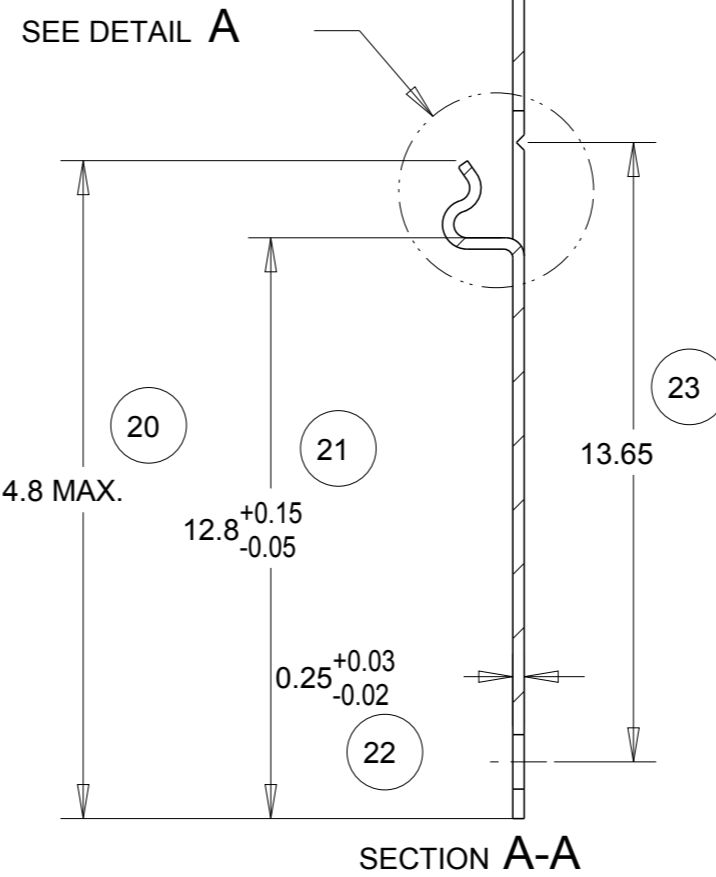

SCALE 3:1

NOTE  
 BOWING: AFTER UPPER TIE BAR REMOVAL- 1.5mm MAX. FOR 500mm  
 PITCH: AFTER UPPER TIE BAR REMOVAL- 2.54±0.127

REELING DETAILS	
	DIRECTION "0" CONTACTS DOWN
	DIRECTION "1" CONTACTS UPWARDS
DIRECTION OF TOP OF REEL	DIRECTION

THIS DRAWING IS A CONTROLLED DOCUMENT.		DWN J.BRIGHT 19/07/11	 TE Connectivity <b>SIL CONTACT</b>
DIMENSIONS: mm		CHK M.GREENER 19/07/11	
TOLERANCES UNLESS OTHERWISE SPECIFIED:		APVD D.PENNINGTON 19/07/11	
0 PLC ±- 1 PLC ±0.1 2 PLC ±0.05 3 PLC ±- 4 PLC ±- ANGLES ±0.5 FINISH -		PRODUCT SPEC -	
MATERIAL SEE TABLE		APPLICATION SPEC -	RESTRICTED TO
		WEIGHT -	SIZE A3
		CUSTOMER DRAWING	CAGE CODE 00779
			DRAWING NO C-1544337
			SCALE NTS
			SHEET 1 OF 1
			REV E

0	Ni & Sn	Ph Bz	1544337-2
REELING	FINISH	MATERIAL	PART NO
NAME <b>SIL CONTACT</b>			
SIZE	CAGE CODE	DRAWING NO	RESTRICTED TO
A3	00779	C-1544337	
SCALE NTS		SHEET 1 OF 1	REV E