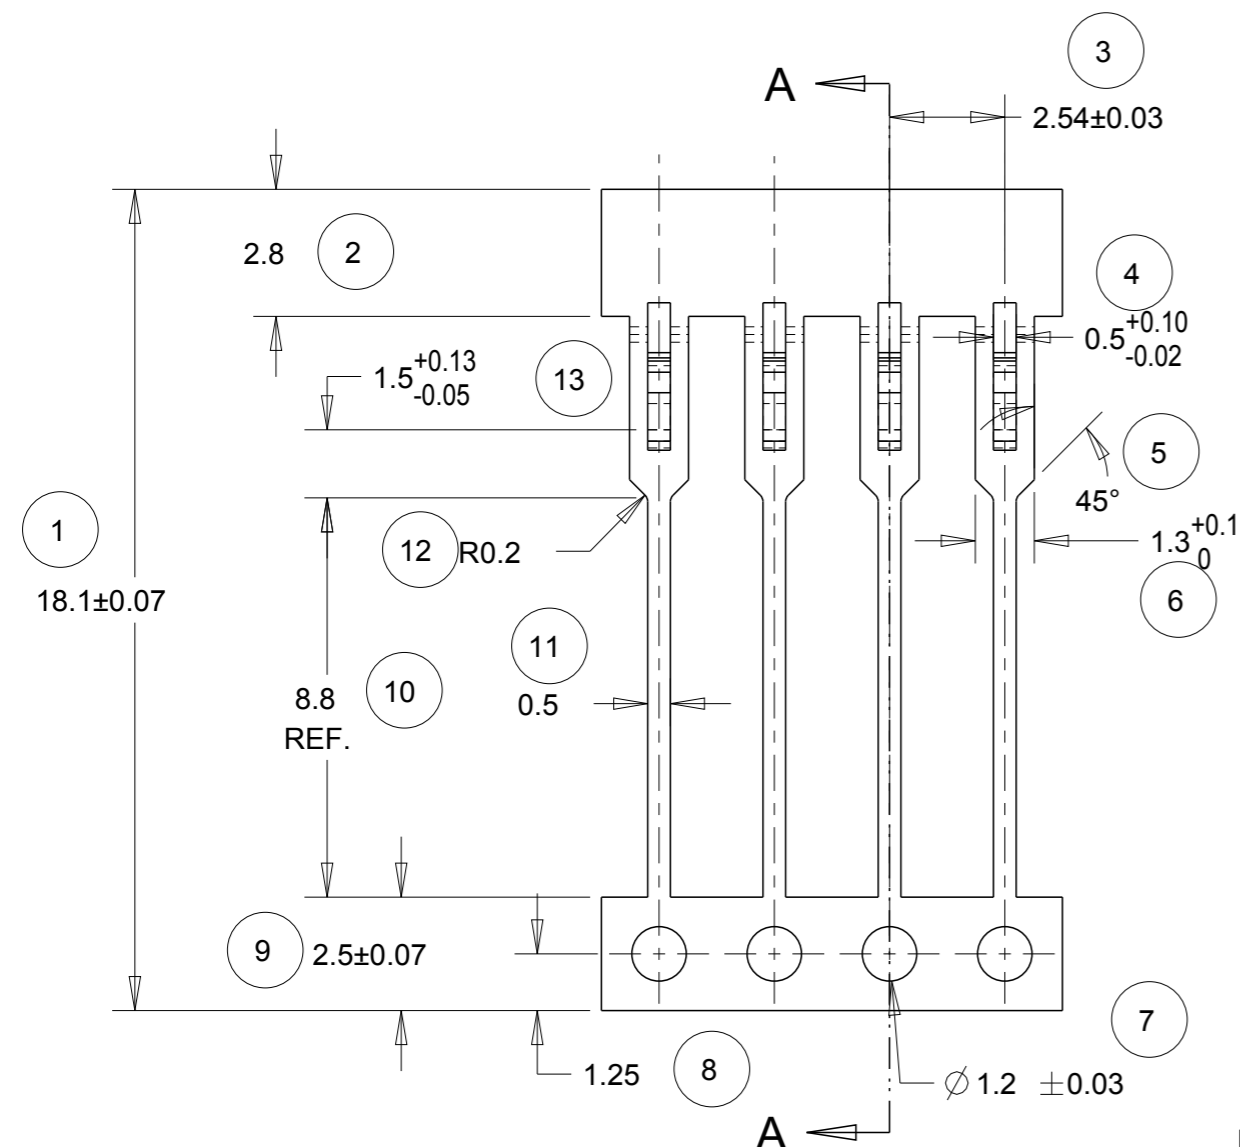

SCALE 3:1

NOTE  
 BOWING: AFTER UPPER TIE BAR REMOVAL- 1.5mm MAX. FOR 500mm  
 PITCH: AFTER UPPER TIE BAR REMOVAL- 2.54±0.127

REELING DETAILS	
	DIRECTION "0" CONTACTS DOWN
	DIRECTION "1" CONTACTS UPWARDS
DIRECTION OF TOP OF REEL	DIRECTION

THIS DRAWING IS A CONTROLLED DOCUMENT.		DWN J.BRIGHT 19/07/11	 TE Connectivity <b>SIL CONTACT</b>
DIMENSIONS: mm		CHK M.GREENER 19/07/11	
TOLERANCES UNLESS OTHERWISE SPECIFIED:		APVD D.PENNINGTON 19/07/11	
0 PLC ±- 1 PLC ±0.1 2 PLC ±0.05 3 PLC ±- 4 PLC ±- ANGLES ±0.5 FINISH -		PRODUCT SPEC -	
MATERIAL SEE TABLE		APPLICATION SPEC -	RESTRICTED TO
		WEIGHT -	SIZE A3
		CUSTOMER DRAWING	CAGE CODE 00779
			DRAWING NO C-1544337
			SCALE NTS
			SHEET 1 OF 1
			REV E