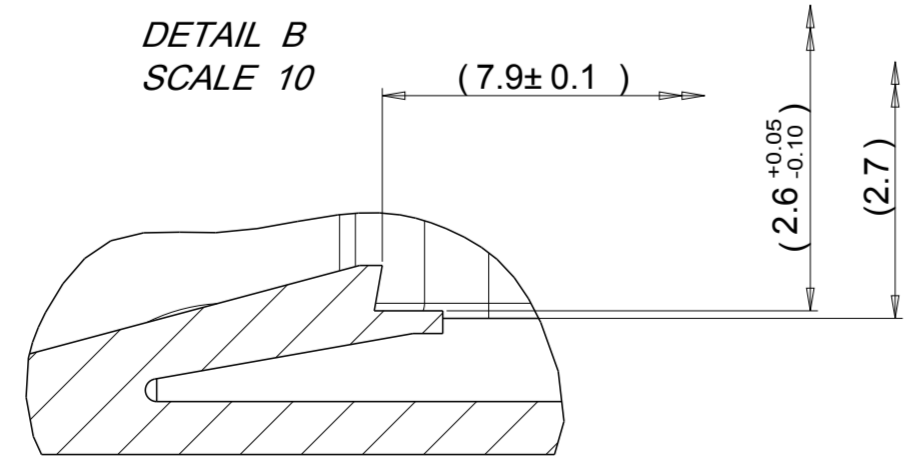

NOTA / NOTES :

- SD: SANS DEPOUILLE
- SD: WITHOUT DRAFT
- LA DEPOUILLE DOIT ETRE COMPRISE DANS LA TOLERANCE
- THE DRAFT MUST BE INCLUDED INSIDE TOLERANCE
- (): POUR INFORMATION
- (): FOR INFORMATION
- □ : COTE D'ENCOMBREMENT
- □ : OVERALL DIMENSION

PN : 1544352-1

THIS DRAWING IS A CONTROLLED DOCUMENT

DIMENSIONS:	TOLERANCES UNLESS OTHERWISE SPECIFIED:	DWN	26MAY2004	 TE Connectivity
mm	0 PLC ±	CHK	L. CORONELLI	
	1 PLC ±0.1	CHK	P. FLORES	
	2 PLC ±	APVD	J. DAHER	
	3 PLC ±	PRODUCT SPEC		NAME
	4 PLC ±	APPLICATION SPEC		2 WAYS 6.35 FLAG CLIP HOUSING
	ANGLES ±5°	WEIGHT	0.0011kg	CAPUCHON 2V POUR CLIP DRAPEAU 6.35
MATERIAL	FINISH	SIZE	A2	CAGE CODE
PA6/66 20%FV		DRAWING NO	00779	1544352
		RESTRICTED TO		
		CUSTOMER DRAWING	SCALE	4
			SHEET	1
			OF	1
			REV	H