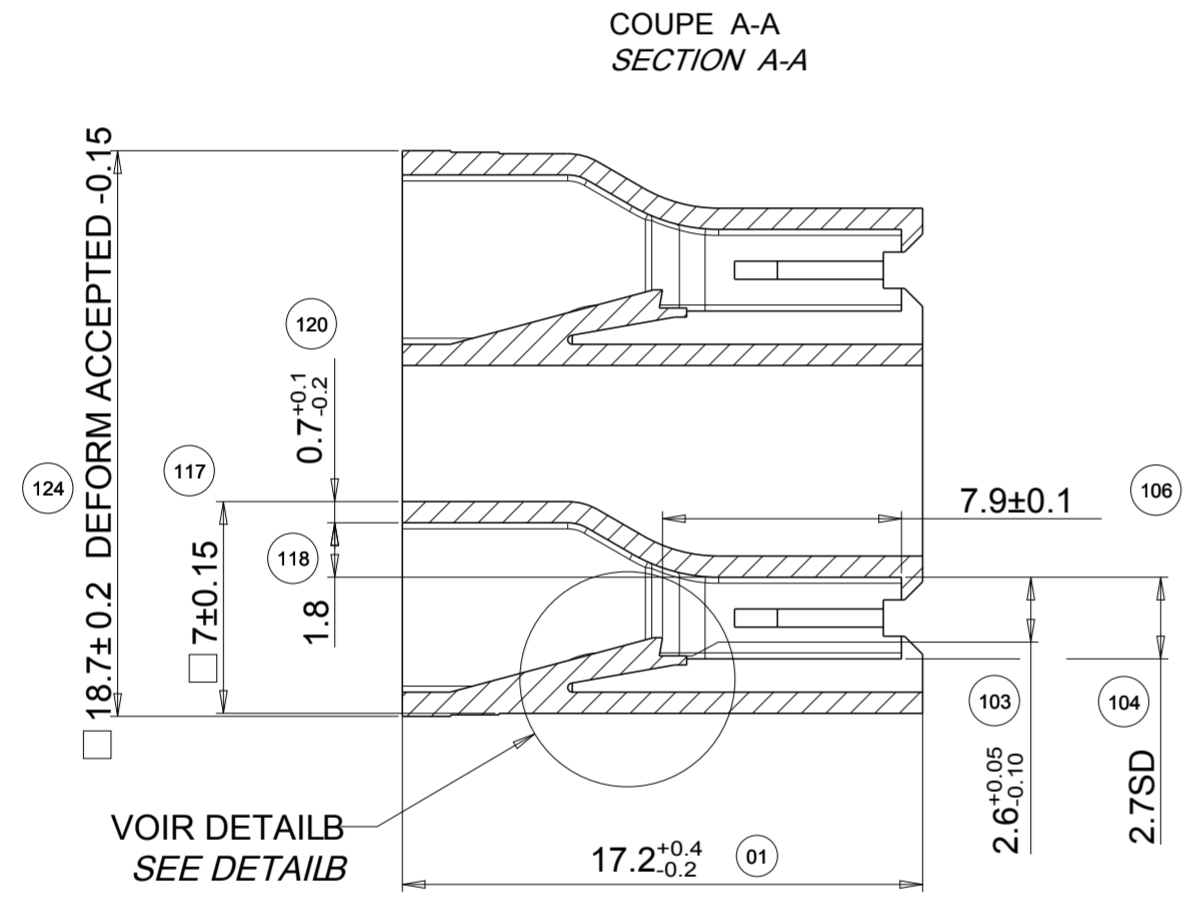

NOTA / NOTES :

- SD: SANS DEPOUILLE
- SD: WITHOUT DRAFT
- LA DEPOUILLE DOIT ETRE COMPRISE DANS LA TOLERANCE
- THE DRAFT MUST BE INCLUDED INSIDE TOLERANCE
- (): POUR INFORMATION
- (): FOR INFORMATION
- □ : COTE D'ENCOMBREMENT
- □ : OVERALL DIMENSION

PN : 1544352-1

THIS DRAWING IS A CONTROLLED DOCUMENT

DIMENSIONS:	TOLERANCES UNLESS OTHERWISE SPECIFIED:	DWN	26MAY2004	 TE Connectivity
mm	0 PLC ±	CHK	L. CORONELLI	
	1 PLC ±0.1	CHK	P. FLORES	
	2 PLC ±	APVD	J. DAHER	
	3 PLC ±	PRODUCT SPEC		NAME
	4 PLC ±	APPLICATION SPEC		2 WAYS 6.35 FLAG CLIP HOUSING
	ANGLES ±5°	WEIGHT	0.0011kg	CAPUCHON 2V POUR CLIP DRAPEAU 6.35
MATERIAL	FINISH	SIZE	A2	CAGE CODE
PA6/66 20%FV		DRAWING NO	00779	1544352
		RESTRICTED TO		
		CUSTOMER DRAWING	SCALE	4
			SHEET	1
			OF	1
			REV	H