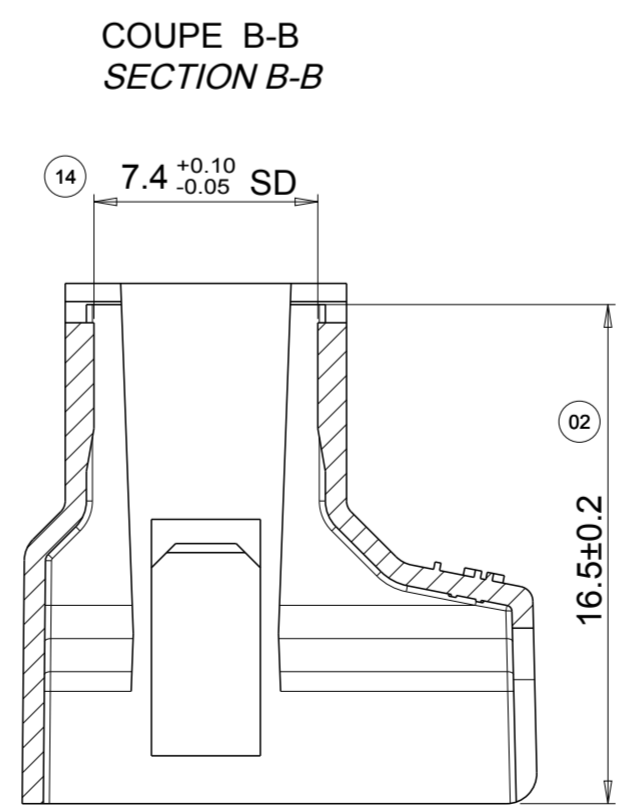

NOTA / NOTES :

- SD: SANS DEPOUILLE
- SD: WITHOUT DRAFT
- LA DEPOUILLE DOIT ETRE COMPRISE DANS LA TOLERANCE
- THE DRAFT MUST BE INCLUDED INSIDE TOLERANCE
- (): POUR INFORMATION
- (): FOR INFORMATION
- □ : COTE D'ENCOMBREMENT
- □ : OVERALL DIMENSION

PN : 1544352-1

THIS DRAWING IS A CONTROLLED DOCUMENT

DIMENSIONS:	TOLERANCES UNLESS OTHERWISE SPECIFIED:	DWN	26MAY2004	 TE Connectivity
mm	0 PLC ±	CHK	L. CORONELLI	
	1 PLC ±0.1	CHK	P. FLORES	
	2 PLC ±	APVD	J. DAHER	
	3 PLC ±	PRODUCT SPEC		NAME
	4 PLC ±	APPLICATION SPEC		2 WAYS 6.35 FLAG CLIP HOUSING
	ANGLES ±5°	WEIGHT	0.0011kg	CAPUCHON 2V POUR CLIP DRAPEAU 6.35
MATERIAL	FINISH	SIZE	A2	CAGE CODE
PA6/66 20%FV		DRAWING NO	00779	1544352
		RESTRICTED TO		
		CUSTOMER DRAWING	SCALE	4
			SHEET	1
			OF	1
			REV	H