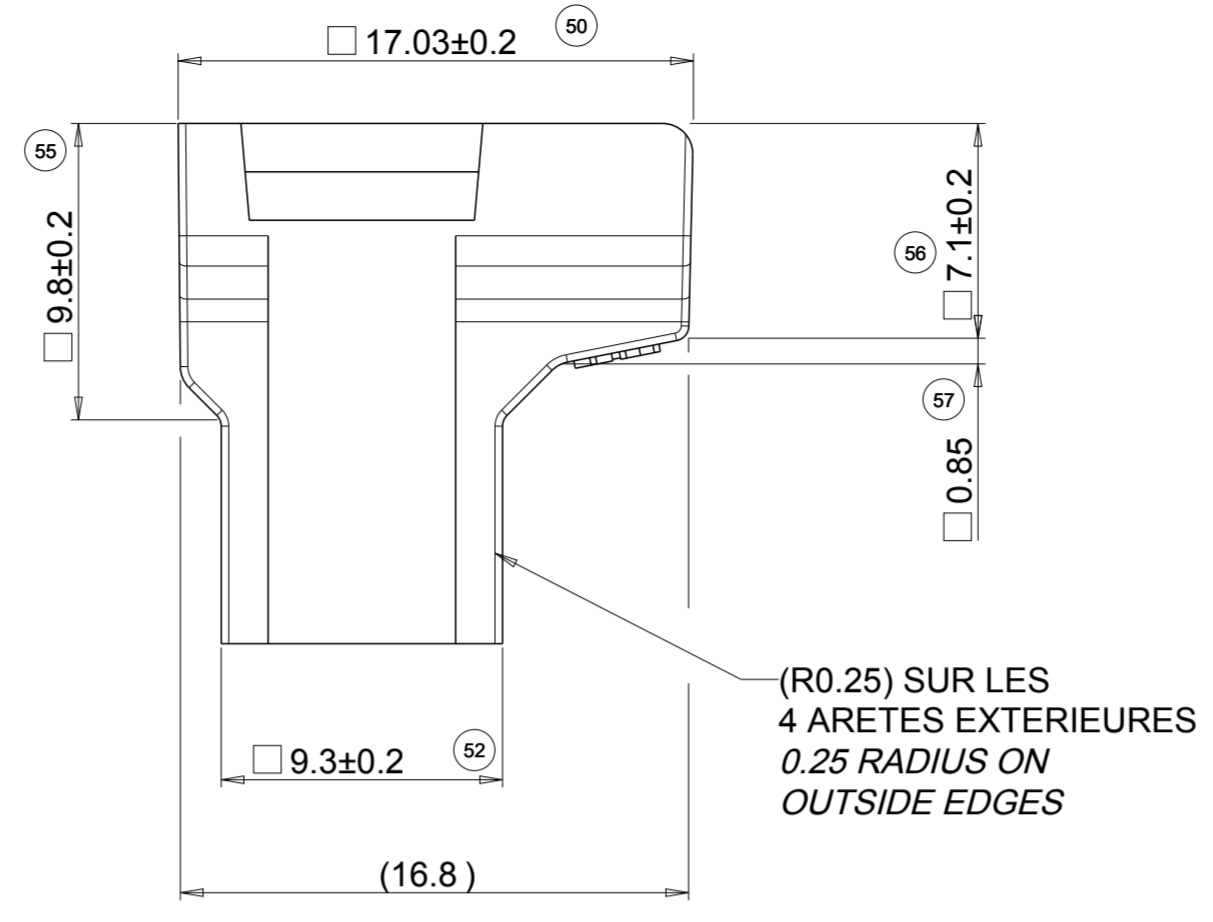

NOTA / NOTES :

- SD: SANS DEPOUILLE
- SD: WITHOUT DRAFT
- LA DEPOUILLE DOIT ETRE COMPRISE DANS LA TOLERANCE
- THE DRAFT MUST BE INCLUDED INSIDE TOLERANCE
- (): POUR INFORMATION
- (): FOR INFORMATION
- □ : COTE D'ENCOMBREMENT
- □ : OVERALL DIMENSION

PN : 1544352-1

THIS DRAWING IS A CONTROLLED DOCUMENT

DIMENSIONS:	TOLERANCES UNLESS OTHERWISE SPECIFIED:	DWN	26MAY2004	 TE Connectivity
mm	0 PLC ±	CHK	L. CORONELLI	
	1 PLC ±0.1	CHK	P. FLORES	
	2 PLC ±	APVD	J. DAHER	
	3 PLC ±	PRODUCT SPEC		NAME
	4 PLC ±	APPLICATION SPEC		2 WAYS 6.35 FLAG CLIP HOUSING
	ANGLES ±5°	WEIGHT	0.0011kg	CAPUCHON 2V POUR CLIP DRAPEAU 6.35
MATERIAL	FINISH	SIZE	A2	CAGE CODE
PA6/66 20%FV		DRAWING NO	00779	1544352
		RESTRICTED TO		
		CUSTOMER DRAWING	SCALE	4
			SHEET	1
			OF	1
			REV	H