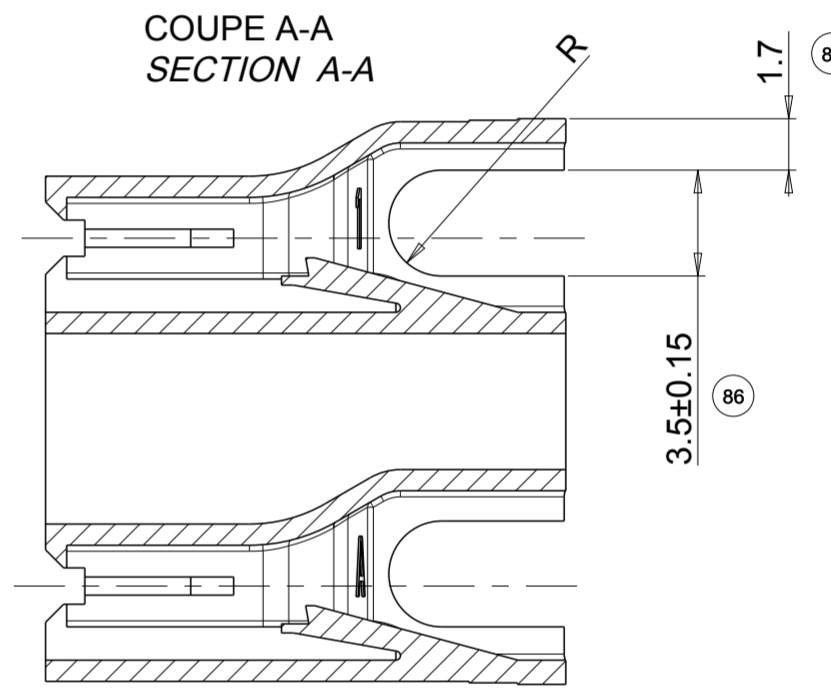

NOTA / NOTES :

- SD: SANS DEPOUILLE
- SD: WITHOUT DRAFT
- LA DEPOUILLE DOIT ETRE COMPRISE DANS LA TOLERANCE
- THE DRAFT MUST BE INCLUDED INSIDE TOLERANCE
- (): POUR INFORMATION
- (): FOR INFORMATION
- □ : COTE D'ENCOMBREMENT
- □ : OVERALL DIMENSION

PN : 1544352-1

THIS DRAWING IS A CONTROLLED DOCUMENT

DIMENSIONS:	TOLERANCES UNLESS OTHERWISE SPECIFIED:	DWN	26MAY2004	 TE Connectivity
mm	0 PLC ±	CHK	L. CORONELLI	
	1 PLC ±0.1	CHK	P. FLORES	
	2 PLC ±	APVD	J. DAHER	
	3 PLC ±	PRODUCT SPEC		NAME
	4 PLC ±	APPLICATION SPEC		2 WAYS 6.35 FLAG CLIP HOUSING
	ANGLES ±5°	WEIGHT	0.0011kg	CAPUCHON 2V POUR CLIP DRAPEAU 6.35
MATERIAL	FINISH	SIZE	A2	CAGE CODE
PA6/66 20%FV		DRAWING NO	00779	1544352
		RESTRICTED TO		
		CUSTOMER DRAWING	SCALE	4
			SHEET	1
			OF	1
			REV	H