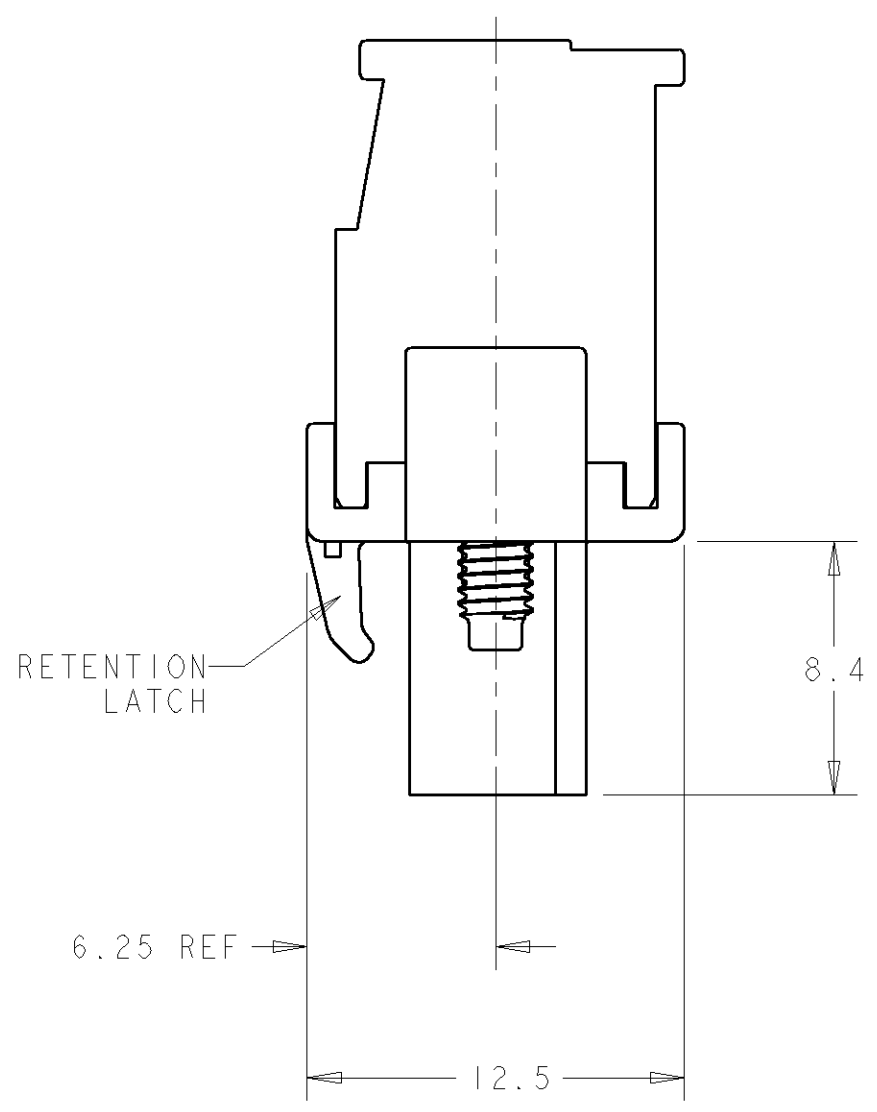

- 1 MATERIALS AND FINISH:
 HOUSING: PA 6-6, UL 94-V0, COLOR GRAY.
 CLAMP: BRASS, NICKEL PLATED.
 CONTACT SPRING: PHOSPHOR BRONZE, TIN PLATED.
 CLAMPING SCREW: M3, BRASS, NICKEL PLATED.
- 2 NOT CUMULATIVE TOLERANCE.
- 3. WIRE SIZE RANGE: 12-30 AWG

7	1546707-1
NO OF POSN	PART NUMBER

THIS DRAWING IS A CONTROLLED DOCUMENT FOR TYCO ELECTRONICS CORPORATION. IT IS SUBJECT TO CHANGE AND THE CONTROLLING ENGINEERING ORGANIZATION SHOULD BE CONTACTED FOR THE LATEST REVISION.		DWN S. WELDON 07 JUL 2003	Tyco Electronics Harrisburg, PA 17105-3608	
DIMENSIONS: mm		CHK C. RICHARD 07 JUL 2003	NAME BUCHANAN TERMINAL BLOCK, PLUG, VERTICAL RIGHT HAND, W/ LOCKING SCREW 5.08mm PITCH	
TOLERANCES UNLESS OTHERWISE SPECIFIED: 0 PLC ±0 1 PLC ±.3 2 PLC ±.25 3 PLC ±0 4 PLC ±0 ANGLES ±2° FINISH		APVD C. RICHARD 07 JUL 2003		
MATERIAL		PRODUCT SPEC -	SIZE A2	CAGE CODE 00779
		APPLICATION SPEC -	DRAWING NO 1546707	RESTRICTED TO -
		WEIGHT -	SCALE 3:1 SHEET 1 OF 1 REV A	
		CUSTOMER DRAWING		