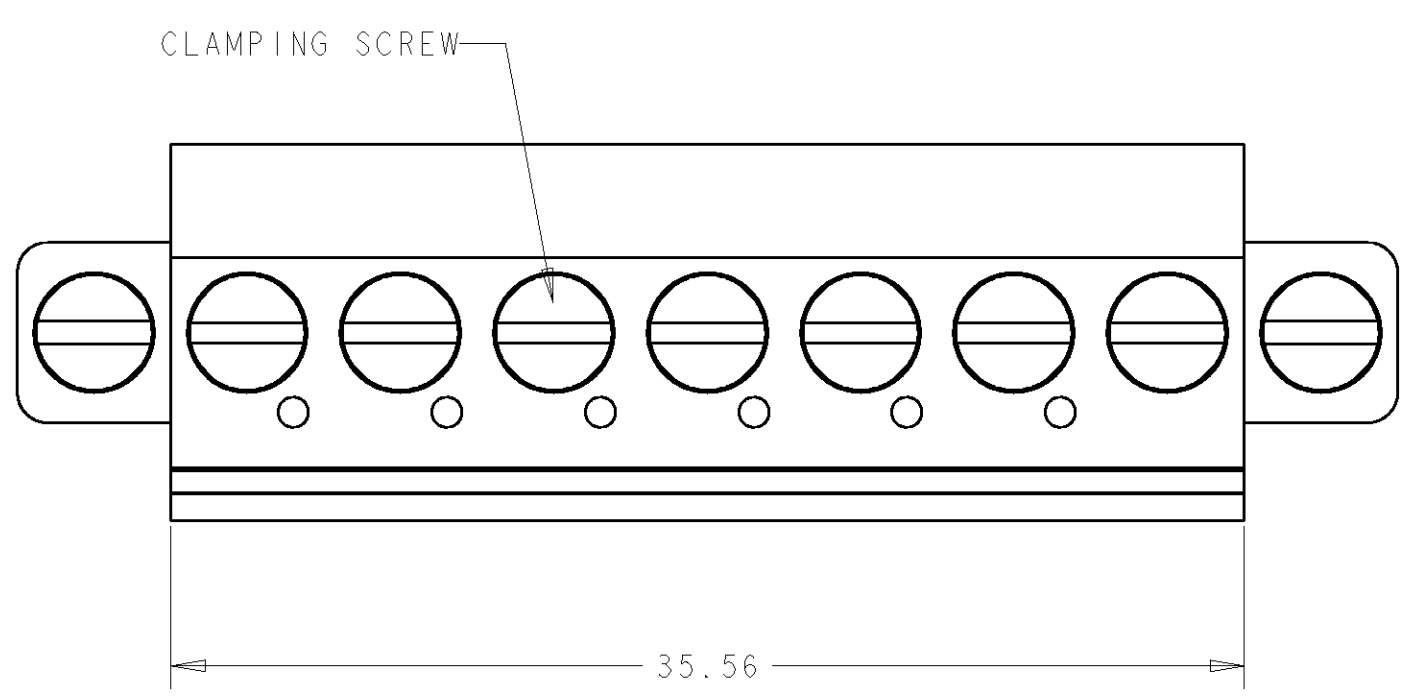

- 1 MATERIALS AND FINISH:
 HOUSING: PA 6-6, UL 94-V0, COLOR GRAY.
 CLAMP: BRASS, NICKEL PLATED.
 CONTACT SPRING: PHOSPHOR BRONZE, TIN PLATED.
 CLAMPING SCREW: M3, BRASS, NICKEL PLATED.
- 2 NOT CUMULATIVE TOLERANCE.
- 3. WIRE SIZE RANGE: 12-30 AWG

7	1546707-1
NO OF POSN	PART NUMBER

THIS DRAWING IS A CONTROLLED DOCUMENT FOR TYCO ELECTRONICS CORPORATION. IT IS SUBJECT TO CHANGE AND THE CONTROLLING ENGINEERING ORGANIZATION SHOULD BE CONTACTED FOR THE LATEST REVISION.		DWN S. WELDON 07 JUL 2003	Tyco Electronics Harrisburg, PA 17105-3608	
DIMENSIONS: mm		CHK C. RICHARD 07 JUL 2003	NAME BUCHANAN TERMINAL BLOCK, PLUG, VERTICAL RIGHT HAND, W/ LOCKING SCREW 5.08mm PITCH	
TOLERANCES UNLESS OTHERWISE SPECIFIED: 0 PLC ±0 1 PLC ±.3 2 PLC ±.25 3 PLC ±0 4 PLC ±0 ANGLES ±2° FINISH		APVD C. RICHARD 07 JUL 2003		
MATERIAL		PRODUCT SPEC -	SIZE A2	CAGE CODE 00779
		APPLICATION SPEC -	DRAWING NO 1546707	RESTRICTED TO -
		WEIGHT -	SCALE 3:1 SHEET 1 OF 1 REV A	
		CUSTOMER DRAWING		