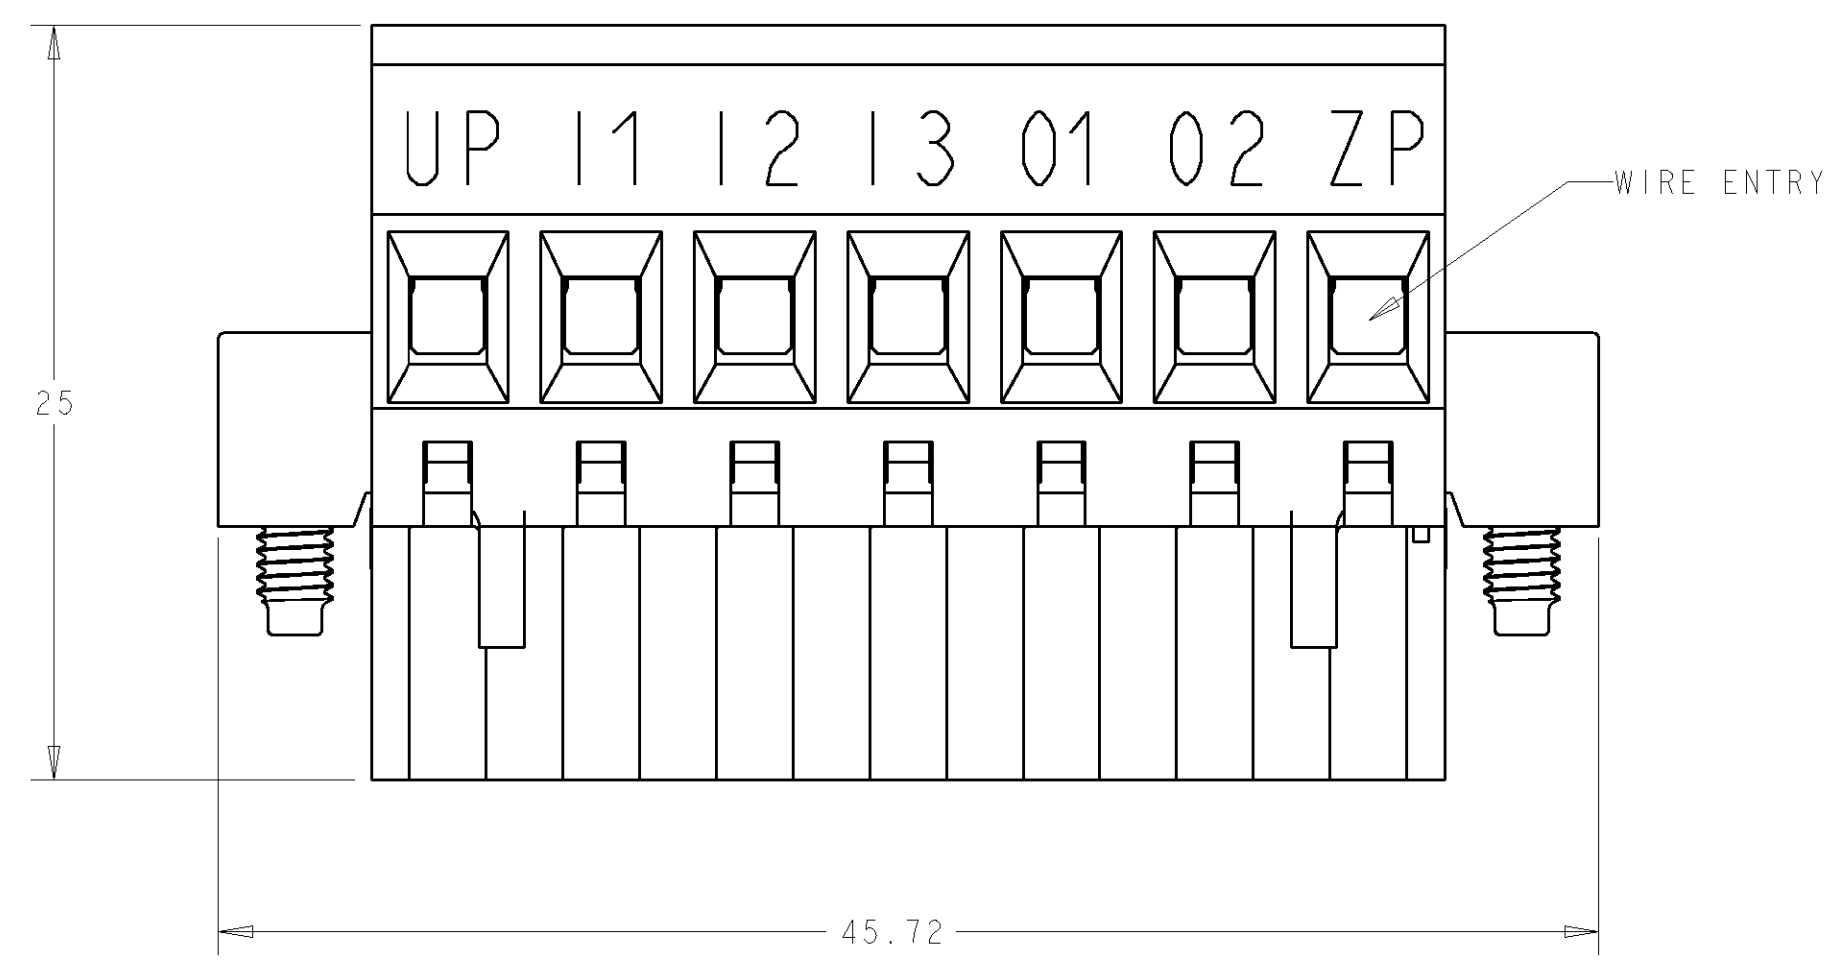

- 1 MATERIALS AND FINISH:
 HOUSING: PA 6-6, UL 94-V0, COLOR GRAY.
 CLAMP: BRASS, NICKEL PLATED.
 CONTACT SPRING: PHOSPHOR BRONZE, TIN PLATED.
 CLAMPING SCREW: M3, BRASS, NICKEL PLATED.
- 2 NOT CUMULATIVE TOLERANCE.
- 3. WIRE SIZE RANGE: 12-30 AWG

7	1546707-1
NO OF POSN	PART NUMBER

THIS DRAWING IS A CONTROLLED DOCUMENT FOR TYCO ELECTRONICS CORPORATION. IT IS SUBJECT TO CHANGE AND THE CONTROLLING ENGINEERING ORGANIZATION SHOULD BE CONTACTED FOR THE LATEST REVISION.		DWN S. WELDON 07 JUL 2003	Tyco Electronics Harrisburg, PA 17105-3608	
DIMENSIONS: mm		CHK C. RICHARD 07 JUL 2003	NAME BUCHANAN TERMINAL BLOCK, PLUG, VERTICAL RIGHT HAND, W/ LOCKING SCREW 5.08mm PITCH	
TOLERANCES UNLESS OTHERWISE SPECIFIED: 0 PLC ±0 1 PLC ±.3 2 PLC ±.25 3 PLC ±0 4 PLC ±0 ANGLES ±2° FINISH		APVD C. RICHARD 07 JUL 2003		
MATERIAL		PRODUCT SPEC -	SIZE A2	CAGE CODE 00779
		APPLICATION SPEC -	DRAWING NO 1546707	RESTRICTED TO -
		WEIGHT -	SCALE 3:1 SHEET 1 OF 1 REV A	
		CUSTOMER DRAWING		