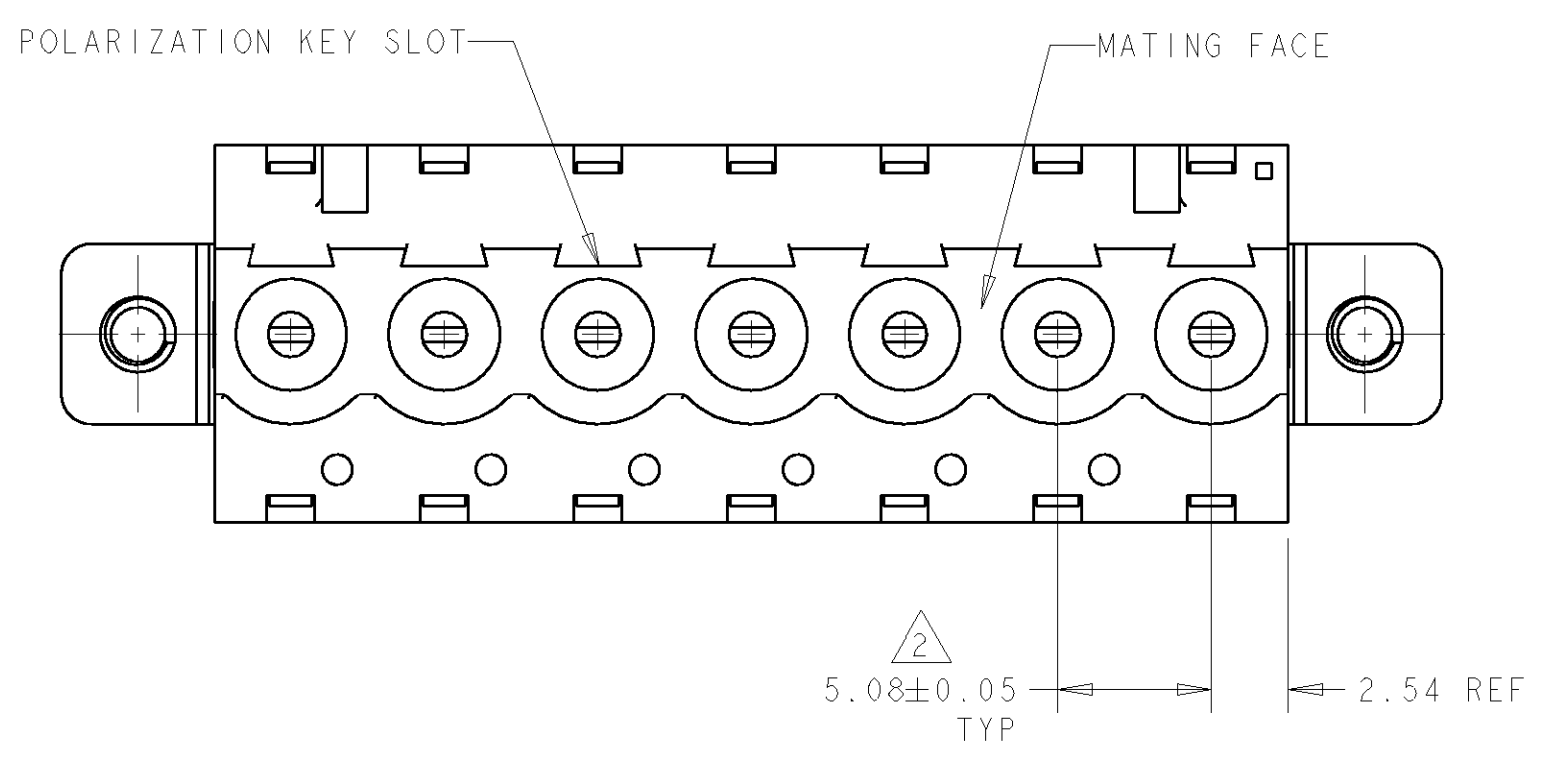

- 1 MATERIALS AND FINISH:
 HOUSING: PA 6-6, UL 94-V0, COLOR GRAY.
 CLAMP: BRASS, NICKEL PLATED.
 CONTACT SPRING: PHOSPHOR BRONZE, TIN PLATED.
 CLAMPING SCREW: M3, BRASS, NICKEL PLATED.
- 2 NOT CUMULATIVE TOLERANCE.
- 3. WIRE SIZE RANGE: 12-30 AWG

7	1546707-1
NO OF POSN	PART NUMBER

THIS DRAWING IS A CONTROLLED DOCUMENT FOR TYCO ELECTRONICS CORPORATION. IT IS SUBJECT TO CHANGE AND THE CONTROLLING ENGINEERING ORGANIZATION SHOULD BE CONTACTED FOR THE LATEST REVISION.		DWN S. WELDON 07 JUL 2003	Tyco Electronics Harrisburg, PA 17105-3608	
DIMENSIONS: mm		CHK C. RICHARD 07 JUL 2003	NAME BUCHANAN TERMINAL BLOCK, PLUG, VERTICAL RIGHT HAND, W/ LOCKING SCREW 5.08mm PITCH	
TOLERANCES UNLESS OTHERWISE SPECIFIED: 0 PLC ±0 1 PLC ±.3 2 PLC ±.25 3 PLC ±0 4 PLC ±0 ANGLES ±2° FINISH		APVD C. RICHARD 07 JUL 2003		
MATERIAL		PRODUCT SPEC -	SIZE A2	CAGE CODE 00779
		APPLICATION SPEC -	DRAWING NO 1546707	RESTRICTED TO -
		WEIGHT -	SCALE 3:1 SHEET 1 OF 1 REV A	
		CUSTOMER DRAWING		