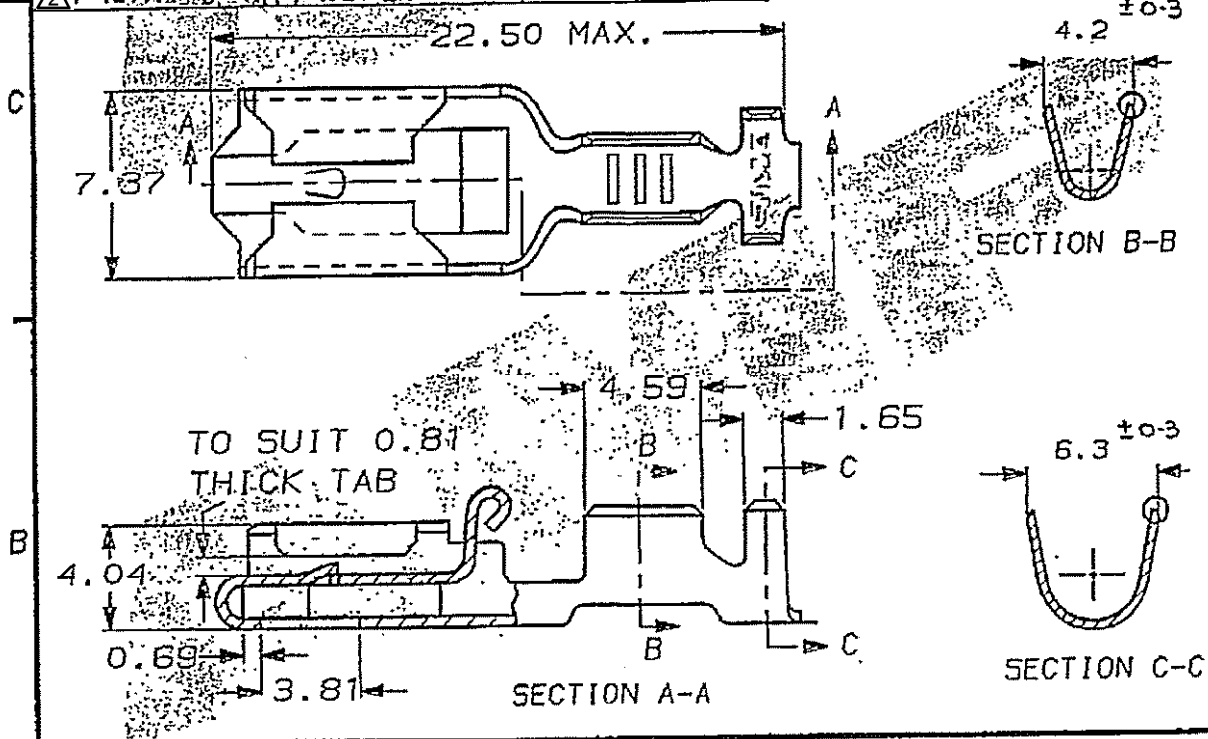

- ① OBSOLETE PARTS: OBSOLETE CIS STREAMLINING PER D.RENAUD/D.SINISI
- ② OBSOLETE

DO NOT SCALE

DIMENSIONS IN MM.

C.A.D. FILE CODE
C154717

PART NUMBER	MATERIAL	FINISH	REELING	LOOSE PIECE CREF. ONLY
154717-1	BRASS	NONE	STANDARD	341001-1
① 154717-2	PHOS. BRONZE	NONE	STANDARD	341001-2
154717-3	BRASS	TIN	STANDARD	341001-3
154717-4	PHOS. BRONZE	TIN	STANDARD	341001-4
① 154717-5	PHOS. BRONZE	NONE	STANDARD	341001-5
154717-6	BRASS	PRE-TIN	STANDARD	341001-6
154717-7	PHOS. BRONZE	PRE-TIN	STANDARD	341001-7
154717-8	PHOS. BRONZE	SILVER	STANDARD	341001-8
154717-9	BRASS	SILVER	STANDARD	341001-9
1-154717-0	OBSOLETE	OBSOLETE	OBSOLETE	---
1-154717-1	BRASS	NONE	REV. REEL VERSION-1	---
① 1-154717-2	PHOS. BRONZE	NONE	REV. REEL VERSION-2	---
1-154717-3	PHOS. BRONZE	PRE-TIN	STANDARD	---
① 1-154717-4	BRASS	TIN	REV. REEL VERSION-3	---
1-154717-5	PHOS. BRONZE	TIN	REV. REEL VERSION-4	---
① 1-154717-6	PHOS. BRONZE	TIN	STANDARD [SPACE FREE VERSION]	---

WIRE RANGE 2.5 TO 4.0mm²

INSULATION RANGE 3.6 TO 4.3mm DIA.

CUSTOMER DWG
FOR REFERENCE ONLY

RELEASED FOR PUBLICATION
ORIGINAL 1974

TOLERANCES
UNLESS OTHERWISE
STATED
DEC ± 0.5
ANGLES ± 1°

DR. D.A.BARRATT

27.11.91

CH. D.TERRY

APP. D.A.BARRATT

TE Connectivity

NAME POSITIVE LOCK RECEPTACLE

AR3	ECR-15-007886	17JUN15	NK	GH	SCALE	LOC	SIZE	DWG.No.	REV	SHEET
REV	DESCRIPTION	DATE	DWN	APVD	4/1	E	A4	C154717	AR3	1/1

X-ON Electronics