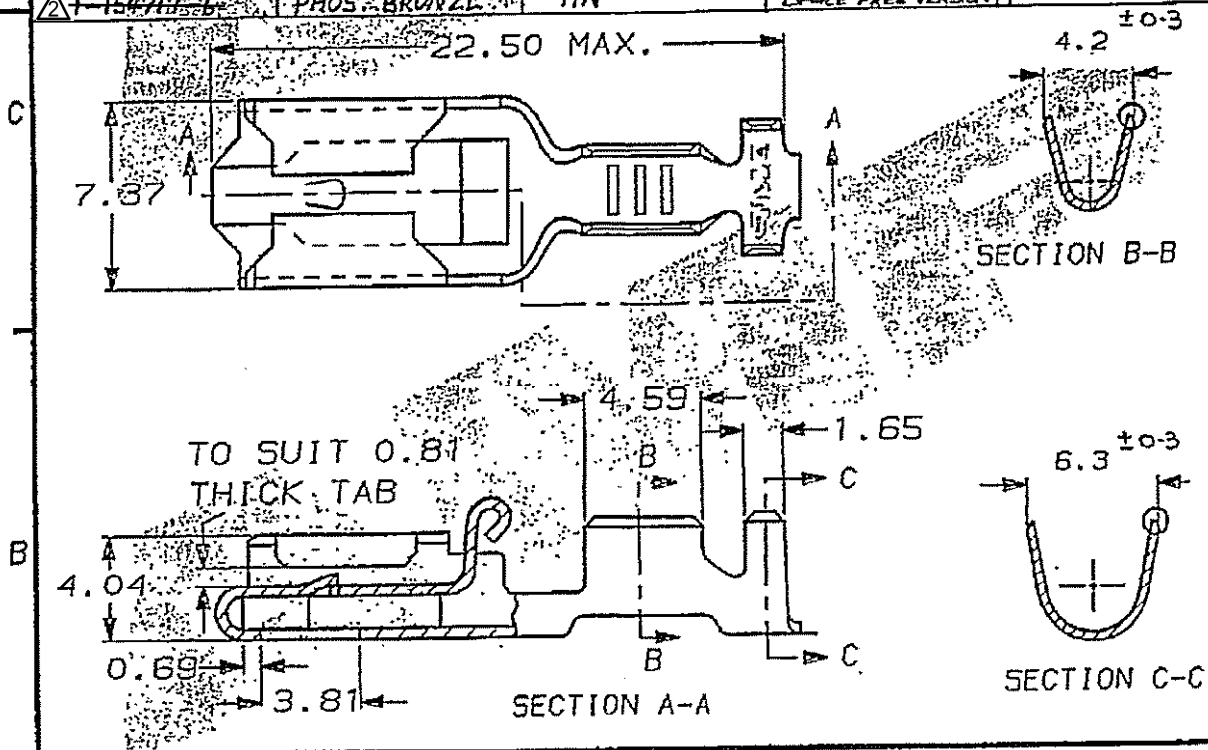

- ① OBSOLETE PARTS: OBSOLETE CIS STREAMLINING PER D.RENAUD/D.SINISI
- ② OBSOLETE

DO NOT SCALE

DIMENSIONS IN MM.

C.A.D. FILE CODE
C154717

PART NUMBER	MATERIAL	FINISH	REELING	LOOSE PIECE CREF. ONLY
154717-1	BRASS	NONE	STANDARD	341001-1
① 154717-2	PHOS. BRONZE	NONE	STANDARD	341001-2
154717-3	BRASS	TIN	STANDARD	341001-3
154717-4	PHOS. BRONZE	TIN	STANDARD	341001-4
① 154717-5	PHOS. BRONZE	NONE	STANDARD	341001-5
154717-6	BRASS	PRE-TIN	STANDARD	341001-6
154717-7	PHOS. BRONZE	PRE-TIN	STANDARD	341001-7
154717-8	PHOS. BRONZE	SILVER	STANDARD	341001-8
154717-9	BRASS	SILVER	STANDARD	341001-9
1-154717-0	OBSOLETE	OBSOLETE	OBSOLETE	---
1-154717-1	BRASS	NONE	REV. REEL VERSION-1	---
① 1-154717-2	PHOS. BRONZE	NONE	REV. REEL VERSION-2	---
1-154717-3	PHOS. BRONZE	PRE-TIN	STANDARD	---
① 1-154717-4	BRASS	TIN	REV. REEL VERSION-3	---
1-154717-5	PHOS. BRONZE	TIN	REV. REEL VERSION-4	---
① 1-154717-6	PHOS. BRONZE	TIN	STANDARD [SPACE FREE VERSION]	---

WIRE RANGE 2.5 TO 4.0mm²

INSULATION RANGE 3.6 TO 4.3mm DIA.

CUSTOMER DWG
FOR REFERENCE ONLY

RELEASED FOR PUBLICATION
ORIGINAL 1974

TOLERANCES
UNLESS OTHERWISE
STATED
DEC ± 0.5
ANGLES ± 1°

DR. D.A.BARRATT

27.11.91

CH. D.TERRY

APP. D.A.BARRATT

TE Connectivity

NAME POSITIVE LOCK RECEPTACLE

AR3	ECR-15-007886	17JUN15	NK	GH	SCALE	LOC	SIZE	DWG.No.	REV	SHEET
REV	DESCRIPTION	DATE	DWN	APVD	4/1	E	A4	C154717	AR3	1/1

X-ON Electronics