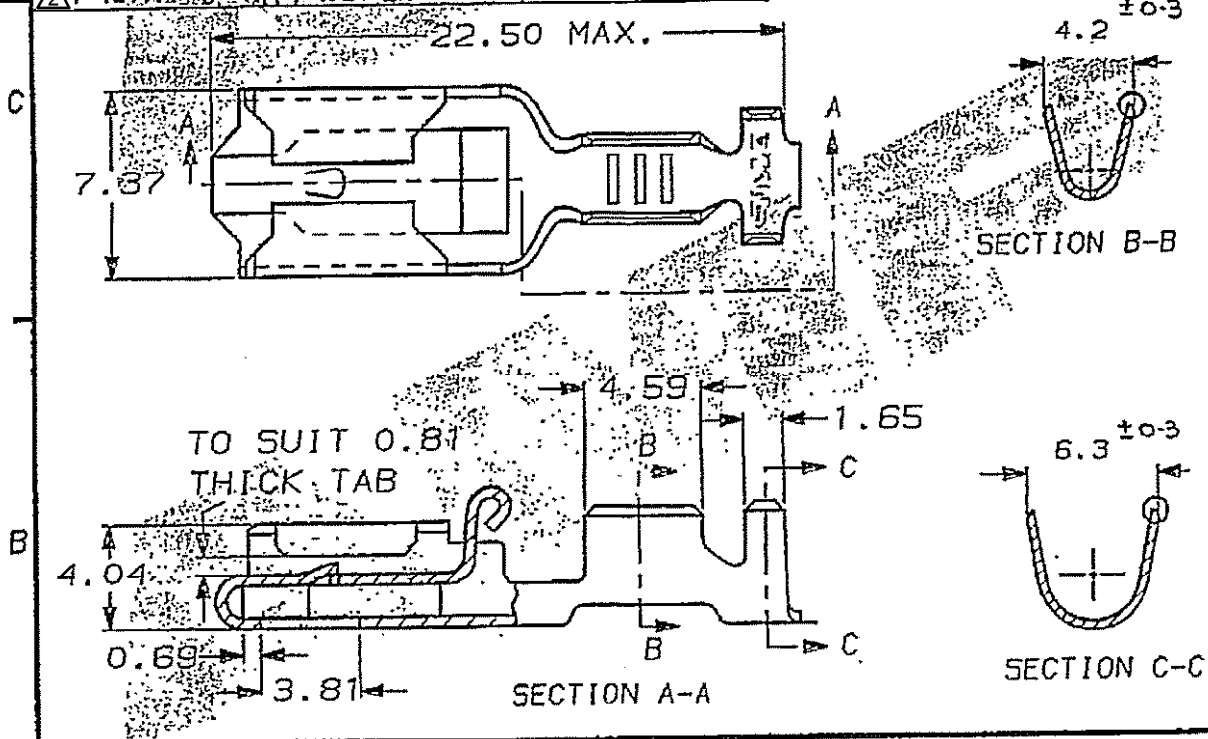

- ① OBSOLETE PARTS: OBSOLETE CIS STREAMLINING PER D.RENAUD/D.SINISI
- ② OBSOLETE

DO NOT SCALE

DIMENSIONS IN MM.

C.A.D. FILE CODE
C154717

| PART NUMBER | MATERIAL | FINISH | REELING | LOOSE PIECE CREF. ONLY |
|-----------------------|---------------------|---------------------|-------------------------------|------------------------|
| 154717-1 | BRASS | NONE | STANDARD | 341001-1 |
| ① 154717-2 | PHOS. BRONZE | NONE | STANDARD | 341001-2 |
| 154717-3 | BRASS | TIN | STANDARD | 341001-3 |
| 154717-4 | PHOS. BRONZE | TIN | STANDARD | 341001-4 |
| ① 154717-5 | PHOS. BRONZE | NONE | STANDARD | 341001-5 |
| 154717-6 | BRASS | PRE-TIN | STANDARD | 341001-6 |
| 154717-7 | PHOS. BRONZE | PRE-TIN | STANDARD | 341001-7 |
| 154717-8 | PHOS. BRONZE | SILVER | STANDARD | 341001-8 |
| 154717-9 | BRASS | SILVER | STANDARD | 341001-9 |
| 1-154717-0 | OBSOLETE | OBSOLETE | OBSOLETE | --- |
| 1-154717-1 | BRASS | NONE | REV. REEL VERSION-1 | --- |
| ① 1-154717-2 | PHOS. BRONZE | NONE | REV. REEL VERSION-2 | --- |
| 1-154717-3 | PHOS. BRONZE | PRE-TIN | STANDARD | --- |
| ① 1-154717-4 | BRASS | TIN | REV. REEL VERSION-3 | --- |
| 1-154717-5 | PHOS. BRONZE | TIN | REV. REEL VERSION-4 | --- |
| ① 1-154717-6 | PHOS. BRONZE | TIN | STANDARD (SPACE FREE VERSION) | --- |

WIRE RANGE 2.5 TO 4.0mm²

INSULATION RANGE 3.6 TO 4.3mm DIA.

CUSTOMER DWG
FOR REFERENCE ONLY

RELEASED FOR PUBLICATION
ORIGINAL 1974

TOLERANCES
UNLESS OTHERWISE
STATED
DEC ± 0.5
ANGLES ± 1°

DR. D.A.BARRATT

27.11.91

CH. D.TERRY

APP. D.A.BARRATT

TE Connectivity

NAME POSITIVE LOCK RECEPTACLE

| | | | | | | | | | | |
|-----|---------------|---------|-----|------|-------|-----|------|---------|-----|-------|
| AR3 | ECR-15-007886 | 17JUN15 | NK | GH | SCALE | LOC | SIZE | DWG.No. | REV | SHEET |
| REV | DESCRIPTION | DATE | DWN | APVD | 4/1 | E | A4 | C154717 | AR3 | 1/1 |