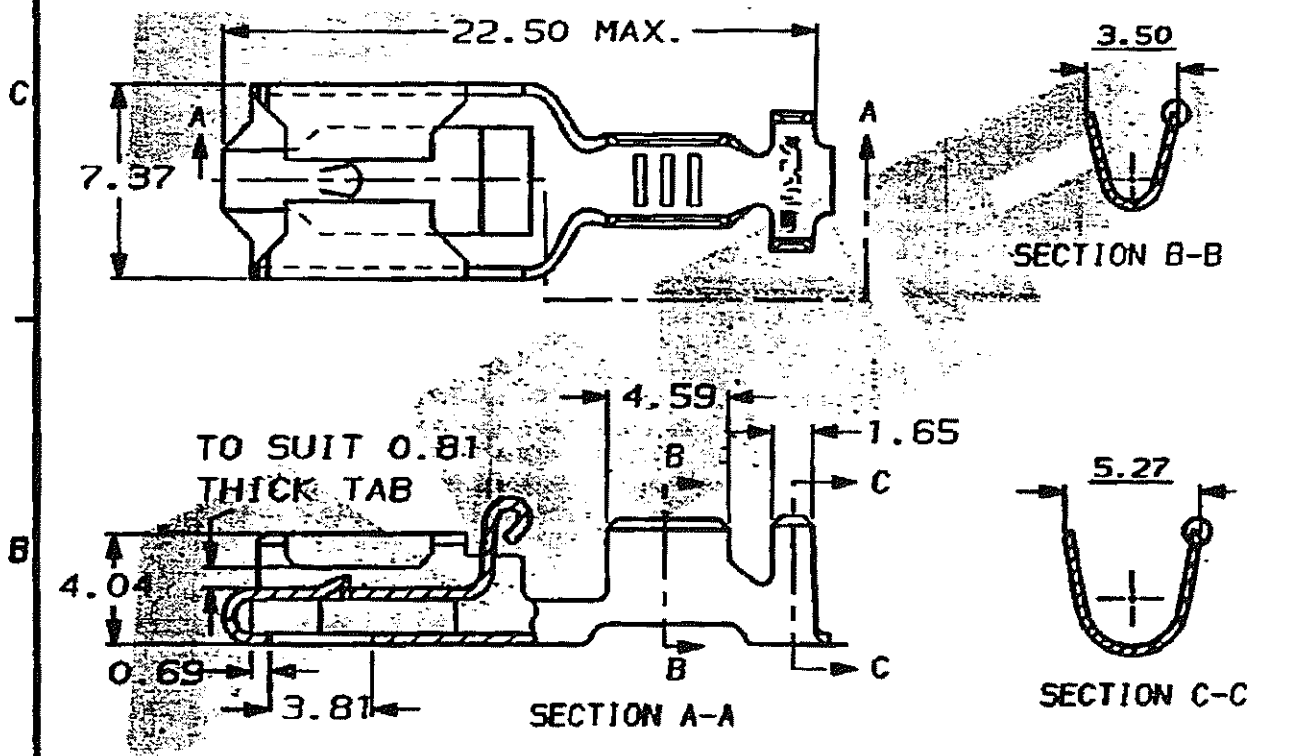

1 OBSOLETE PARTS: OBSOLETE CIS STREAMLINING PER D.RENAUD/D.SINISI
 2 OBSOLETE

DO NOT SCALE		DIMENSIONS IN MM.			
PART NUMBER	MATERIAL	FINISH	REELING	LOOSE PIECE (REF. ONLY)	
154718-1	BRASS	NONE	STANDARD	341002-1	
154718-2	PHOS. BRONZE	NONE	STANDARD	341002-2	
154718-3	BRASS	TIN	STANDARD	341002-3	
154718-4	PHOS. BRONZE	TIN	STANDARD	341002-4 ²	
¹ 154718-5	PHOS. BRONZE	NONE	STANDARD	341002-5	
154718-6	BRASS	PRE-TIN	STANDARD	341002-6	
154718-7	PHOS. BRONZE	PRE-TIN	STANDARD	341002-7	
154718-8	BRASS	SILVER	STANDARD	341002-8	
154718-9	BRASS	SILVER	STANDARD	341002-9	
1-154718-0	BRASS	PRE-TIN	STANDARD	---	
1-154718-1	BRASS	NONE	REV. REEL VERSION-1	---	
1-154718-2	PHOS. BRONZE	NONE	REV. REEL VERSION-2	---	
1-154718-3	PHOS. BRONZE	PRE-TIN	STANDARD	---	
² 1-154718-4	BRASS	TIN	REV. REEL VERSION-3	---	
1-154718-5	PHOS. BRONZE	TIN	REV. REEL VERSION-4	---	

C.A.D. FILE CODE
S. C154718.AD

WIRE RANGE 0.7 TO 2.0mm² INSULATION RANGE 2.4 TO 3.2mm DIA.

CUSTOMER DWG FOR REFERENCE ONLY RELEASED FOR PUBLICATION ORIGINAL 1974

DR. D.A. BARRATT 27.11.91
 CH. D. TERRY APP. D.A. BARRATT

TE Connectivity

POSITIVE LOCK RECEPTACLE

AD2	REVISED PER ECO-11.005150	RK/HMR	28MAR11	SCALE	LOC	SIZE	DWG. No.	REV	SHEET
REV	ECN	APPROVED	DATE	4/1	E	A4	C154718	AD2	1/1

X-ON Electronics

Largest Supplier of Electrical and Electronic Components