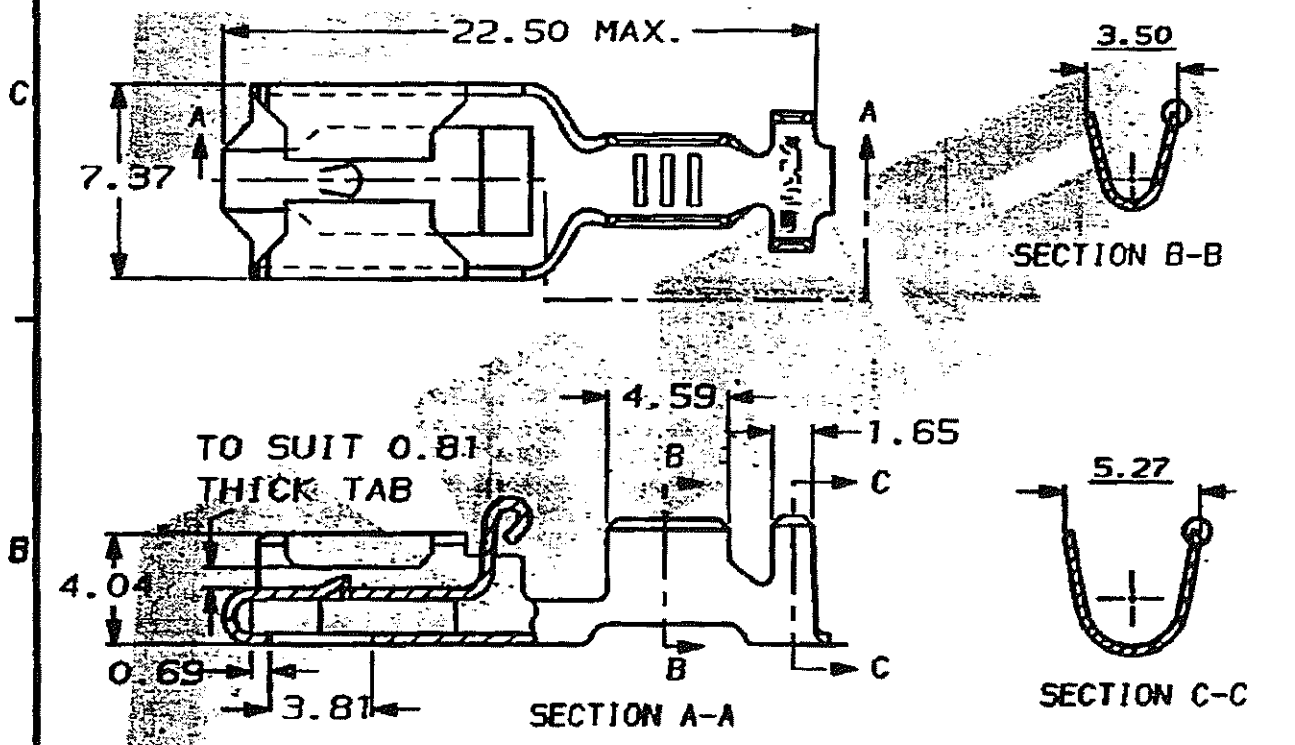

1 OBSOLETE PARTS: OBSOLETE CIS STREAMLINING PER D.RENAUD/D.SINISI
 2 OBSOLETE

DO NOT SCALE

DIMENSIONS IN MM.

C.A.D. FILE CODE
S. C154718.AD

PART NUMBER	MATERIAL	FINISH	REELING	LOOSE PIECE (REF. ONLY)
154718-1	BRASS	NONE	STANDARD	341002-1
154718-2	PHOS. BRONZE	NONE	STANDARD	341002-2
154718-3	BRASS	TIN	STANDARD	341002-3
154718-4	PHOS. BRONZE	TIN	STANDARD	341002-4 2
1 154718-5	PHOS. BRONZE	NONE	STANDARD	341002-5
154718-6	BRASS	PRE-TIN	STANDARD	341002-6
154718-7	PHOS. BRONZE	PRE-TIN	STANDARD	341002-7
154718-8	BRASS	SILVER	STANDARD	341002-8
154718-9	BRASS	SILVER	STANDARD	341002-9
1-154718-0	BRASS	PRE-TIN	STANDARD	---
1-154718-1	BRASS	NONE	REV. REEL VERSION-1	---
1-154718-2	PHOS. BRONZE	NONE	REV. REEL VERSION-2	---
1-154718-3	PHOS. BRONZE	PRE-TIN	STANDARD	---
2 1-154718-4	BRASS	TIN	REV. REEL VERSION-3	---
1-154718-5	PHOS. BRONZE	TIN	REV. REEL VERSION-4	---

WIRE RANGE 0.7 TO 2.0mm²

INSULATION RANGE 2.4 TO 3.2mm DIA.

CUSTOMER DWG
FOR REFERENCE ONLY

RELEASED FOR PUBLICATION
ORIGINAL 1974

TOLERANCES
UNLESS OTHERWISE
STATED
DEC ± 0.5
ANGLES ± 1°

DR. D.A. BARRATT

27.11.91

CH. D. TERRY

APP. D.A. BARRATT

TE Connectivity

NAME POSITIVE LOCK RECEPTACLE

AD2	REVISED PER ECO-11.005150	RK/HMR	28MAR11	SCALE	LOC	SIZE	DWG. No.	REV	SHEET
REV	ECN	APPROVED	DATE	4/1	E	A4	C154718	AD2	1/1

X-ON Electronics