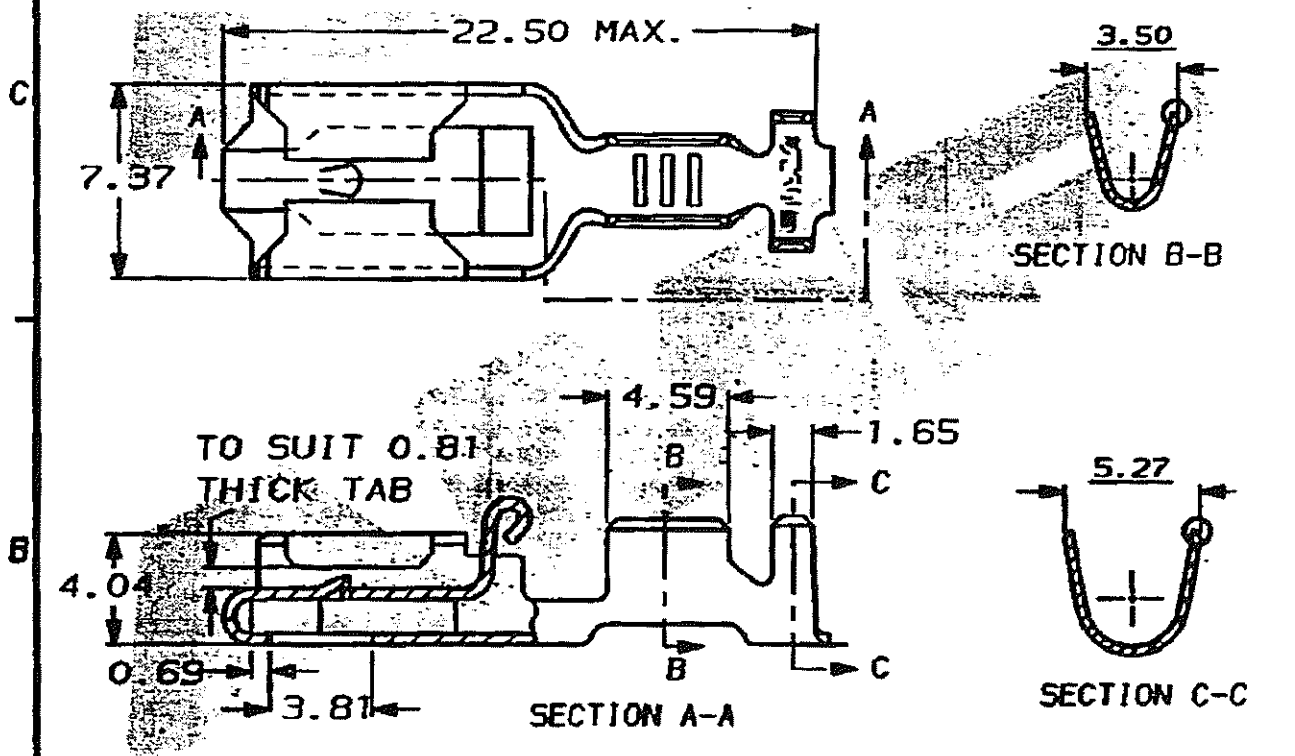

1 OBSOLETE PARTS: OBSOLETE CIS STREAMLINING PER D.RENAUD/D.SINISI
 2 OBSOLETE

DO NOT SCALE		DIMENSIONS IN MM.			
PART NUMBER	MATERIAL	FINISH	REELING	LOOSE PIECE (REF. ONLY)	
154718-1	BRASS	NONE	STANDARD	341002-1	
154718-2	PHOS. BRONZE	NONE	STANDARD	341002-2	
154718-3	BRASS	TIN	STANDARD	341002-3	
154718-4	PHOS. BRONZE	TIN	STANDARD	341002-4	
154718-5	PHOS. BRONZE	NONE	STANDARD	341002-5	
154718-6	BRASS	PRE-TIN	STANDARD	341002-6	
154718-7	PHOS. BRONZE	PRE-TIN	STANDARD	341002-7	
154718-8	BRASS	SILVER	STANDARD	341002-8	
154718-9	BRASS	SILVER	STANDARD	341002-9	
1-154718-0	BRASS	PRE-TIN	STANDARD	---	
1-154718-1	BRASS	NONE	REV. REEL VERSION-1	---	
1-154718-2	PHOS. BRONZE	NONE	REV. REEL VERSION-2	---	
1-154718-3	PHOS. BRONZE	PRE-TIN	STANDARD	---	
1-154718-4	BRASS	TIN	REV. REEL VERSION-3	---	
1-154718-5	PHOS. BRONZE	TIN	REV. REEL VERSION-4	---	

C.A.D. FILE CODE
S. C154718.AD

WIRE RANGE 0.7 TO 2.0mm² INSULATION RANGE 2.4 TO 3.2mm DIA.

CUSTOMER DWG FOR REFERENCE ONLY RELEASED FOR PUBLICATION ORIGINAL 1974

DR. D.A. BARRATT 27.11.91
 CH. D. TERRY APP. D.A. BARRATT

TE Connectivity
TE

POSITIVE LOCK RECEPTACLE

AD2	REVISED PER ECO-11.005150	RK/HMR	28MAR11	SCALE	LOC	SIZE	DWG. No.	REV	SHEET
REV	ECN	APPROVED	DATE	4/1	E	A4	C154718	AD2	1/1

X-ON Electronics

Largest Supplier of Electrical and Electronic Components