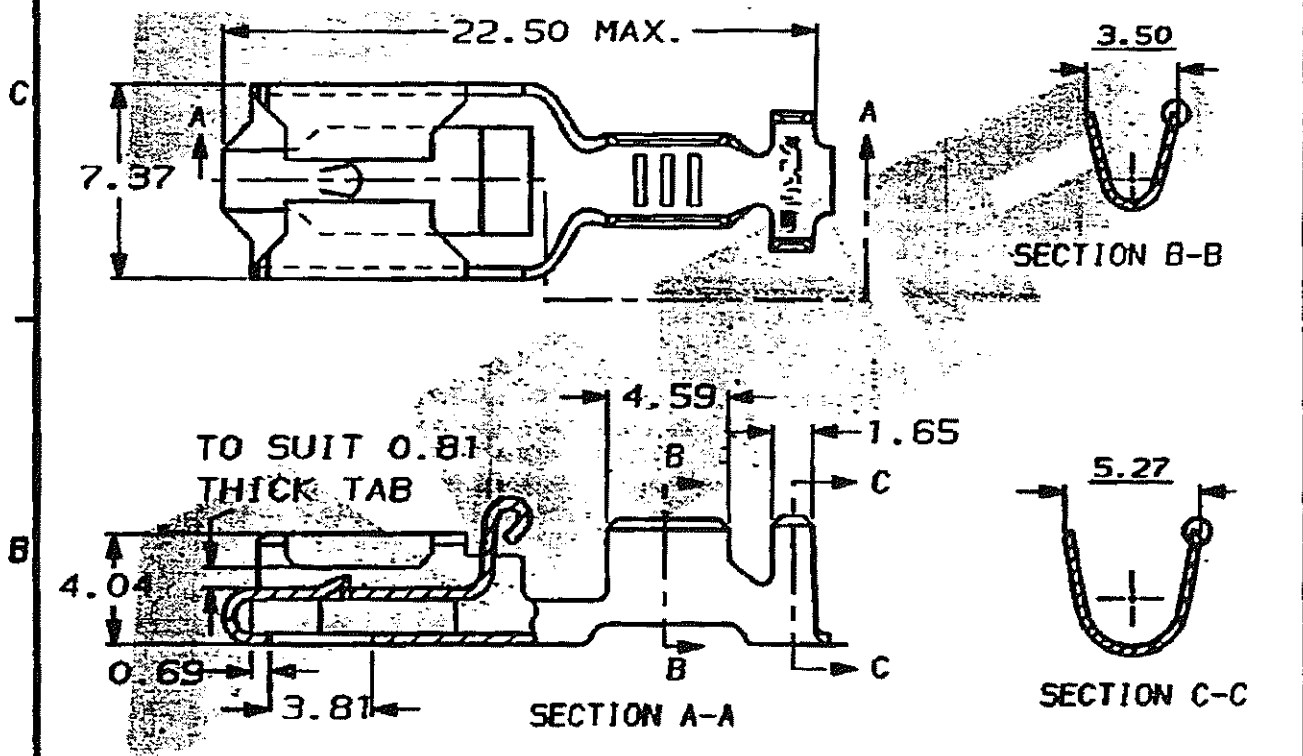

1 OBSOLETE PARTS: OBSOLETE CIS STREAMLINING PER D.RENAUD/D.SINISI  
 2 OBSOLETE

DO NOT SCALE

DIMENSIONS IN MM.

C.A.D. FILE CODE  
S. C154718.AD

PART NUMBER	MATERIAL	FINISH	REELING	LOOSE PIECE (REF. ONLY)
154718-1	BRASS	NONE	STANDARD	341002-1
154718-2	PHOS. BRONZE	NONE	STANDARD	341002-2
154718-3	BRASS	TIN	STANDARD	341002-3
154718-4	PHOS. BRONZE	TIN	STANDARD	<del>341002-4</del> 2
1 154718-5	PHOS. BRONZE	NONE	STANDARD	341002-5
154718-6	BRASS	PRE-TIN	STANDARD	341002-6
154718-7	PHOS. BRONZE	PRE-TIN	STANDARD	341002-7
154718-8	BRASS	SILVER	STANDARD	341002-8
154718-9	BRASS	SILVER	STANDARD	341002-9
<del>1-154718-0</del>	BRASS	PRE-TIN	STANDARD	---
1-154718-1	BRASS	NONE	REV. REEL VERSION-1	---
1-154718-2	PHOS. BRONZE	NONE	REV. REEL VERSION-2	---
<del>1-154718-3</del>	PHOS. BRONZE	PRE-TIN	STANDARD	---
2 1-154718-4	BRASS	TIN	REV. REEL VERSION-3	---
1-154718-5	PHOS. BRONZE	TIN	REV. REEL VERSION-4	---

WIRE RANGE 0.7 TO 2.0mm<sup>2</sup>

INSULATION RANGE 2.4 TO 3.2mm DIA.

CUSTOMER DWG  
FOR REFERENCE ONLY

RELEASED FOR PUBLICATION  
ORIGINAL 1974

A

TOLERANCES  
UNLESS OTHERWISE  
STATED  
DEC ± 0.5  
ANGLES ± 1°

DR. D.A. BARRATT 27.11.91  
 CH. D. TERRY APP. D.A. BARRATT

NAME POSITIVE LOCK RECEPTACLE

AD2	REVISED PER ECO-11.005150	RK/HMR	28MAR11	SCALE	LOC	SIZE	DWG. No.	REV	SHEET
REV	ECN	APPROVED	DATE	4/1	E	A4	C154718	AD2	1/1