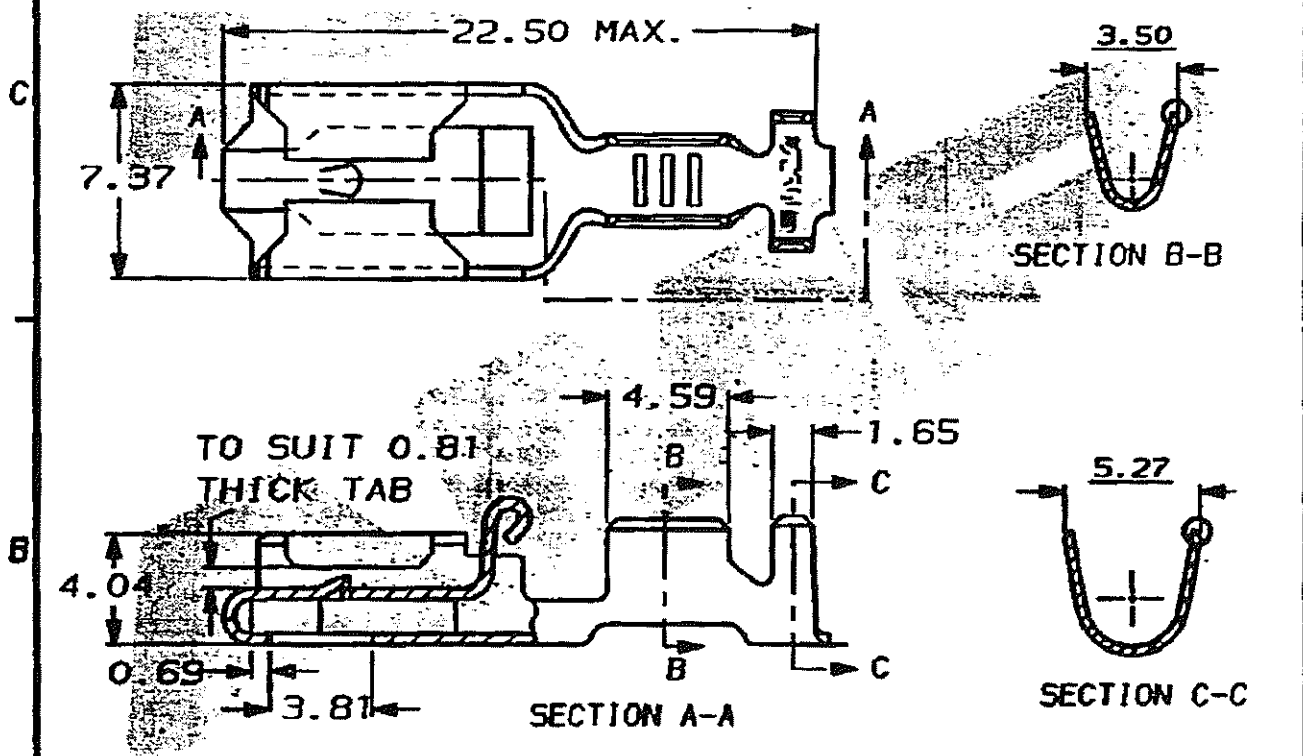

1 OBSOLETE PARTS: OBSOLETE CIS STREAMLINING PER D.RENAUD/D.SINISI  
 2 OBSOLETE

DO NOT SCALE

DIMENSIONS IN MM.

C.A.D. FILE CODE  
S. C154718.AD

PART NUMBER	MATERIAL	FINISH	REELING	LOOSE PIECE (REF. ONLY)
154718-1	BRASS	NONE	STANDARD	341002-1
154718-2	PHOS. BRONZE	NONE	STANDARD	341002-2
154718-3	BRASS	TIN	STANDARD	341002-3
154718-4	PHOS. BRONZE	TIN	STANDARD	<del>341002-4</del> 2
1 154718-5	PHOS. BRONZE	NONE	STANDARD	341002-5
154718-6	BRASS	PRE-TIN	STANDARD	341002-6
154718-7	PHOS. BRONZE	PRE-TIN	STANDARD	341002-7
154718-8	BRASS	SILVER	STANDARD	341002-8
154718-9	BRASS	SILVER	STANDARD	341002-9
<del>1-154718-0</del>	BRASS	PRE-TIN	STANDARD	---
1-154718-1	BRASS	NONE	REV. REEL VERSION-1	---
1-154718-2	PHOS. BRONZE	NONE	REV. REEL VERSION-2	---
<del>1-154718-3</del>	PHOS. BRONZE	PRE-TIN	STANDARD	---
2 1-154718-4	BRASS	TIN	REV. REEL VERSION-3	---
1-154718-5	PHOS. BRONZE	TIN	REV. REEL VERSION-4	---

WIRE RANGE 0.7 TO 2.0mm<sup>2</sup>      INSULATION RANGE 2.4 TO 3.2mm DIA.

CUSTOMER DWG FOR REFERENCE ONLY      RELEASED FOR PUBLICATION ORIGINAL 1974

DR. D.A. BARRATT 27.11.91  
 CH. D. TERRY APP. D.A. BARRATT

POSITIVE LOCK RECEPTACLE

AD2	REVISED PER ECO-11.005150	RK/HMR	28MAR11	SCALE	LOC	SIZE	DWG. No.	REV	SHEET
REV	ECN	APPROVED	DATE	4/1	E	A4	C154718	AD2	1/1