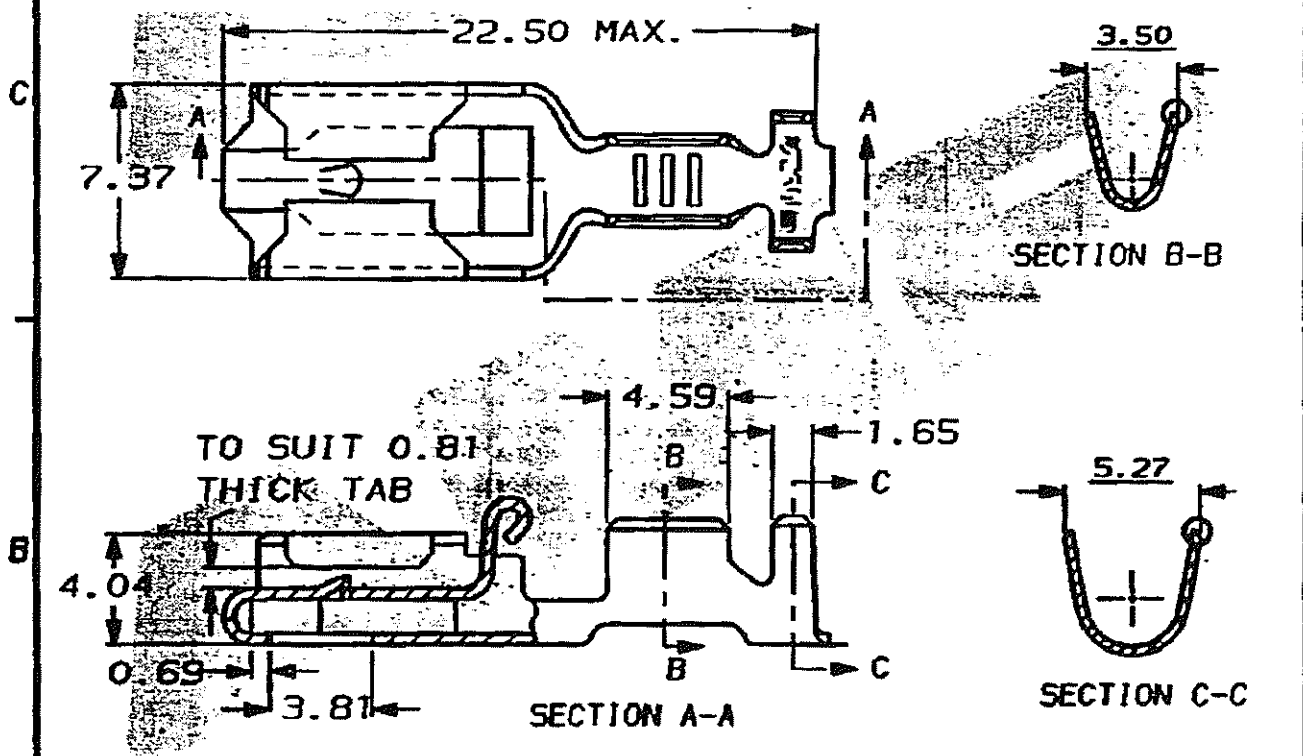

1 OBSOLETE PARTS: OBSOLETE CIS STREAMLINING PER D.RENAUD/D.SINISI
 2 OBSOLETE

DO NOT SCALE		DIMENSIONS IN MM.			
PART NUMBER	MATERIAL	FINISH	REELING	LOOSE PIECE (REF. ONLY)	
154718-1	BRASS	NONE	STANDARD	341002-1	
154718-2	PHOS. BRONZE	NONE	STANDARD	341002-2	
154718-3	BRASS	TIN	STANDARD	341002-3	
154718-4	PHOS. BRONZE	TIN	STANDARD	341002-4	
154718-5	PHOS. BRONZE	NONE	STANDARD	341002-5	
154718-6	BRASS	PRE-TIN	STANDARD	341002-6	
154718-7	PHOS. BRONZE	PRE-TIN	STANDARD	341002-7	
154718-8	BRASS	SILVER	STANDARD	341002-8	
154718-9	BRASS	SILVER	STANDARD	341002-9	
1-154718-0	BRASS	PRE-TIN	STANDARD	---	
1-154718-1	BRASS	NONE	REV. REEL VERSION-1	---	
1-154718-2	PHOS. BRONZE	NONE	REV. REEL VERSION-2	---	
1-154718-3	PHOS. BRONZE	PRE-TIN	STANDARD	---	
1-154718-4	BRASS	TIN	REV. REEL VERSION-3	---	
1-154718-5	PHOS. BRONZE	TIN	REV. REEL VERSION-4	---	

C.A.D. FILE CODE
S. C154718.AD

WIRE RANGE 0.7 TO 2.0mm² INSULATION RANGE 2.4 TO 3.2mm DIA.

CUSTOMER DWG FOR REFERENCE ONLY RELEASED FOR PUBLICATION ORIGINAL 1974

DR. D.A. BARRATT 27.11.91
 CH. D. TERRY APP. D.A. BARRATT

TE Connectivity
TE POSITIVE LOCK RECEPTACLE

AD2	REVISED PER ECO-11.005150	RK/HMR	28MAR11	SCALE	LOC	SIZE	DWG. No.	REV	SHEET
REV	ECN	APPROVED	DATE	4/1	E	A4	C154718	AD2	1/1

X-ON Electronics

Largest Supplier of Electrical and Electronic Components