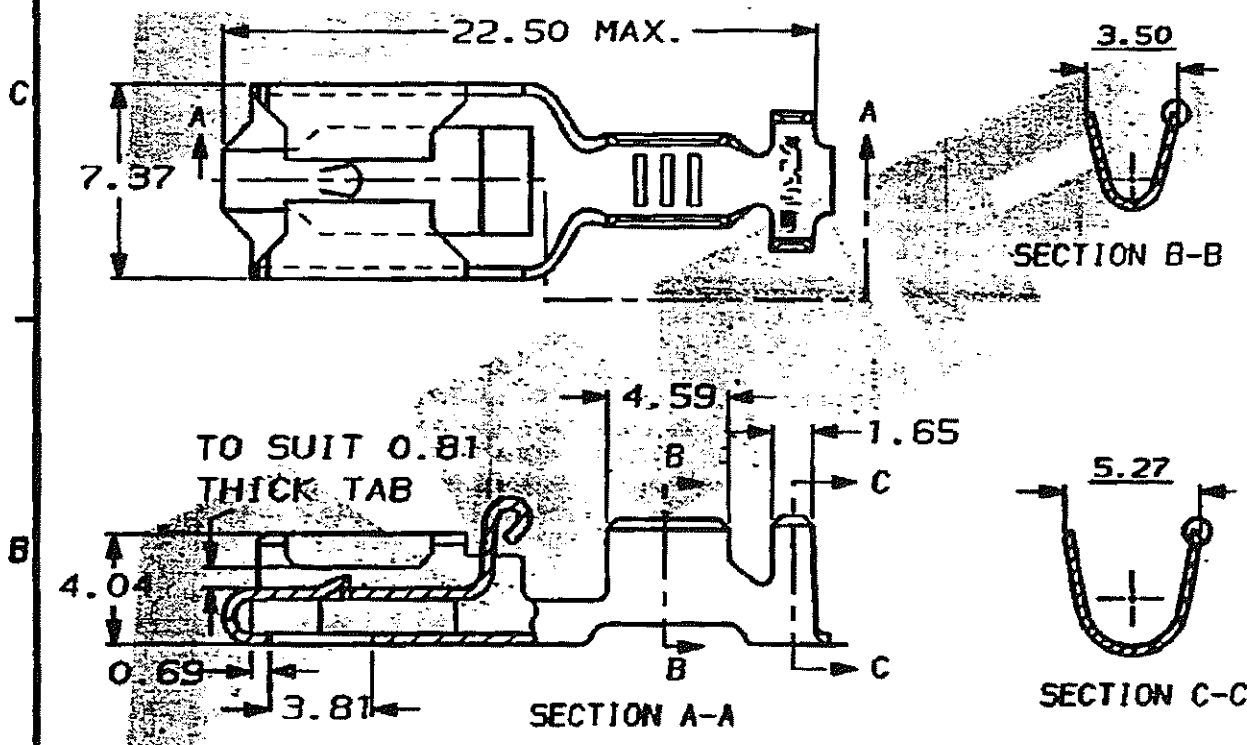

1 OBSOLETE PARTS: OBSOLETE CIS STREAMLINING PER D.RENAUD/D.SINISI
 2 OBSOLETE

DO NOT SCALE		DIMENSIONS IN MM.			
PART NUMBER	MATERIAL	FINISH	REELING	LOOSE PIECE (REF. ONLY)	
154718-1	BRASS	NONE	STANDARD	341002-1	
154718-2	PHOS. BRONZE	NONE	STANDARD	341002-2	
154718-3	BRASS	TIN	STANDARD	341002-3	
154718-4	PHOS. BRONZE	TIN	STANDARD	341002-4	
154718-5	PHOS. BRONZE	NONE	STANDARD	341002-5	
154718-6	BRASS	PRE-TIN	STANDARD	341002-6	
154718-7	PHOS. BRONZE	PRE-TIN	STANDARD	341002-7	
154718-8	BRASS	SILVER	STANDARD	341002-8	
154718-9	BRASS	SILVER	STANDARD	341002-9	
1-154718-0	BRASS	PRE-TIN	STANDARD	---	
1-154718-1	BRASS	NONE	REV. REEL VERSION-1	---	
1-154718-2	PHOS. BRONZE	NONE	REV. REEL VERSION-2	---	
1-154718-3	PHOS. BRONZE	PRE-TIN	STANDARD	---	
1-154718-4	BRASS	TIN	REV. REEL VERSION-3	---	
1-154718-5	PHOS. BRONZE	TIN	REV. REEL VERSION-4	---	

C.A.D. FILE CODE
S. C154718.AD

WIRE RANGE 0.7 TO 2.0mm² INSULATION RANGE 2.4 TO 3.2mm DIA.

CUSTOMER DWG FOR REFERENCE ONLY RELEASED FOR PUBLICATION ORIGINAL 1974

DR. D.A. BARRATT 27.11.91
 CH. D. TERRY APP. D.A. BARRATT

POSITIVE LOCK RECEPTACLE

AD2	REVISED PER ECO-11.005150	RK/HMR	28MAR11	SCALE	LOC	SIZE	DWG. No.	REV	SHEET
REV	ECN	APPROVED	DATE	4/1	E	A4	C154718	AD2	1/1

X-ON Electronics

Largest Supplier of Electrical and Electronic Components