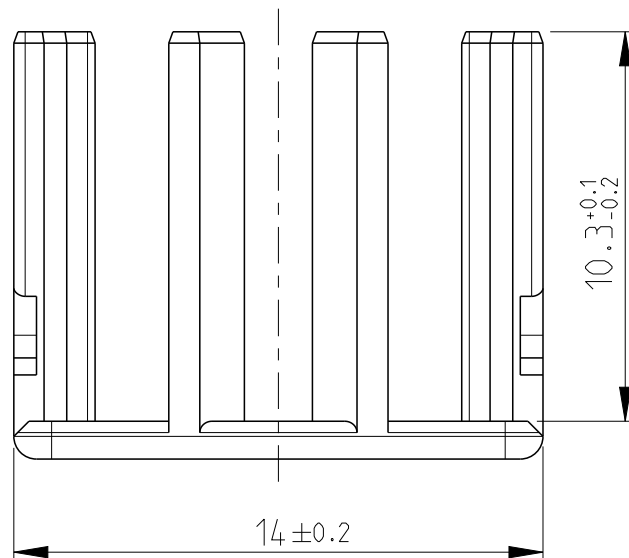

BY TYCO ELECTRONICS CORPORATION. ALL RIGHTS RESERVED.

LOC
A1

DIST
-

REVISIONS

P	LTR	DESCRIPTION	DATE	DWN	APVD
	A	NEW DRAWING	30JAN2008	GP	GM
	A1	ECR-17-010498	19JUL2017	KC	PT

1:1

NOTES:
Bemerkungen:

- 1 DELIVERY CONDITION: LOOSE PIECES
Anlieferungszustand: Teile lose beigelegt
- 2 MATED WITH TE-PN: 0-1563123-1
Verwendet mit TE-PN: 0-1563123-1
- 3 MATED WITH TE-PN: 0-2112415-1
Verwendet mit TE-PN: 0-2112415-1

<small>THIS DRAWING IS A CONTROLLED DOCUMENT FOR TYCO ELECTRONICS CORPORATION IT IS SUBJECT TO CHANGE AND THE CONTROLLING ENGINEERING ORGANIZATION SHOULD BE CONTACTED FOR THE LATEST REVISION.</small>		DWN G.PUCKEL 30JAN2008	Tyco Electronics AMP GmbH 64625 Bensheim (Germany)	
DIMENSIONS: mm		CHK K.ROTH 30JAN2008	NAME	
TOLERANCES UNLESS OTHERWISE SPECIFIED: 0 PLC ±0.30 1 PLC ±0.30 2 PLC ±0.30 3 PLC ± 4 PLC ± ANGLES ±°		APVD G.MUMPER 30JAN2008	SECONDARY LOCK FOR 10 POS. MIXED RECEPTACLE HOUSING 8 x MCON1.2 AND 2 x MCP2.8	
MATERIAL -		PRODUCT SPEC -	APPLICATION SPEC 114-18923 (A1)	RESTRICTED TO -
FINISH -		WEIGHT -	SIZE A3	CAGE CODE 00779
		CUSTOMER DRAWING	DRAWING NO 0-1563124	SCALE 5:1
			SHEET 1	OF 1
			REV A1	