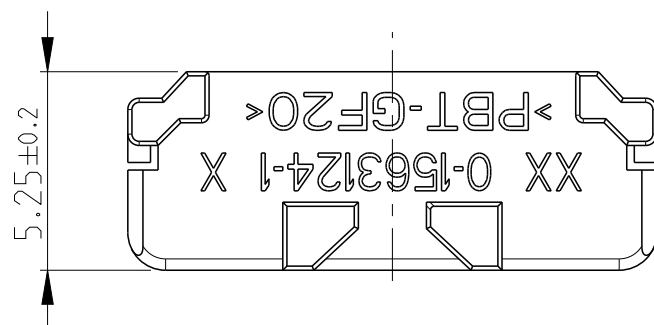

BY TYCO ELECTRONICS CORPORATION. ALL RIGHTS RESERVED.

LOC
A1

DIST
-

REVISIONS

P	LTR	DESCRIPTION	DATE	DWN	APVD
	A	NEW DRAWING	30JAN2008	GP	GM
	A1	ECR-17-010498	19JUL2017	KC	PT

1:1

NOTES:
Bemerkungen:

- 1 DELIVERY CONDITION: LOOSE PIECES
Anlieferungszustand: Teile lose beigelegt
- 2 MATED WITH TE-PN: 0-1563123-1
Verwendet mit TE-PN: 0-1563123-1
- 3 MATED WITH TE-PN: 0-2112415-1
Verwendet mit TE-PN: 0-2112415-1

<small>THIS DRAWING IS A CONTROLLED DOCUMENT FOR TYCO ELECTRONICS CORPORATION IT IS SUBJECT TO CHANGE AND THE CONTROLLING ENGINEERING ORGANIZATION SHOULD BE CONTACTED FOR THE LATEST REVISION.</small>		DWN G.PUCKEL 30JAN2008	Tyco Electronics AMP GmbH 64625 Bensheim (Germany)	
DIMENSIONS: mm		CHK K.ROTH 30JAN2008	NAME	
TOLERANCES UNLESS OTHERWISE SPECIFIED: 0 PLC ±0.30 1 PLC ±0.30 2 PLC ±0.30 3 PLC ± 4 PLC ± ANGLES ±°		APVD G.MUMPER 30JAN2008	SECONDARY LOCK FOR 10 POS. MIXED RECEPTACLE HOUSING 8 x MCON1.2 AND 2 x MCP2.8	
MATERIAL -		PRODUCT SPEC -	APPLICATION SPEC 114-18923 (A1)	RESTRICTED TO -
FINISH -		WEIGHT -	SIZE A3	CAGE CODE 00779
		CUSTOMER DRAWING	DRAWING NO 0-1563124	SCALE 5:1
			SHEET 1	OF 1
			REV A1	