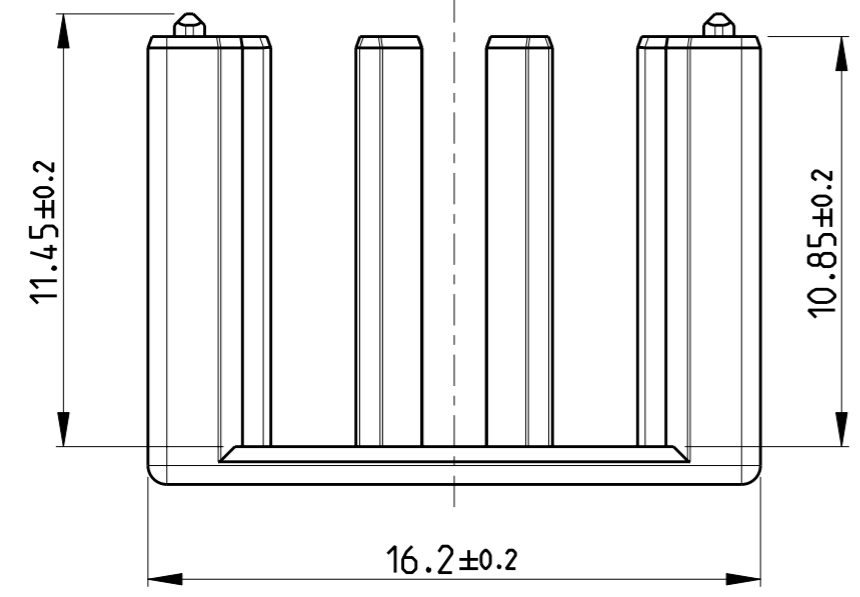

**NOTES:**  
Bemerkungen:

- 1 DELIVERY CONDITION: LOOSE PIECES  
Anlieferungszustand: Teile lose beigelegt
- 2 MATED WITH TE-PN: 0-1563125-1  
Verwendet mit TE-PN: 0-1563125-1
- 3 MATED WITH TE-PN: 0-2112416-1  
Verwendet mit TE-PN: 0-2112416-1

<small>THIS DRAWING IS A CONTROLLED DOCUMENT FOR TYCO ELECTRONICS CORPORATION IT IS SUBJECT TO CHANGE AND THE CONTROLLING ENGINEERING ORGANIZATION SHOULD BE CONTACTED FOR THE LATEST REVISION.</small>		DWN <b>G.PUCKEL</b> 30JAN2008 CHK <b>K.ROTH</b> 30JAN2008 APVD <b>G.MUMPER</b> 30JAN2008	Tyco Electronics AMP GmbH 64625 Bensheim (Germany)
DIMENSIONS: mm	TOLERANCES UNLESS OTHERWISE SPECIFIED: 0 PLC ±0.30 1 PLC ±0.30 2 PLC ±0.30 3 PLC ± 4 PLC ± ANGLES ±2°	PRODUCT SPEC - APPLICATION SPEC - WEIGHT -	NAME <b>SECONDARY LOCK FOR 10 POS. MIXED TAB HOUSING 8 x MCON1.2 AND 2 x MCP2.8</b>
MATERIAL -	FINISH -	SIZE <b>A3</b> CAGE CODE <b>00779</b> DRAWING NO <b>C=1563126</b> RESTRICTED TO -	SCALE <b>5:1</b> SHEET <b>1</b> OF <b>1</b> REV <b>A</b>
CUSTOMER DRAWING			