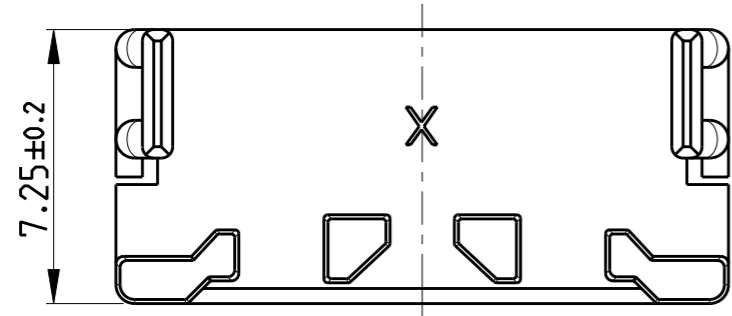

**NOTES:**  
Bemerkungen:

- 1 DELIVERY CONDITION: LOOSE PIECES  
Anlieferungszustand: Teile lose beigelegt
- 2 MATED WITH TE-PN: 0-1563125-1  
Verwendet mit TE-PN: 0-1563125-1
- 3 MATED WITH TE-PN: 0-2112416-1  
Verwendet mit TE-PN: 0-2112416-1

<small>THIS DRAWING IS A CONTROLLED DOCUMENT FOR TYCO ELECTRONICS CORPORATION IT IS SUBJECT TO CHANGE AND THE CONTROLLING ENGINEERING ORGANIZATION SHOULD BE CONTACTED FOR THE LATEST REVISION.</small>		DWN <b>G.PUCKEL</b> 30JAN2008 CHK <b>K.ROTH</b> 30JAN2008 APVD <b>G.MUMPER</b> 30JAN2008	Tyco Electronics AMP GmbH 64625 Bensheim (Germany)
DIMENSIONS: mm	TOLERANCES UNLESS OTHERWISE SPECIFIED: 0 PLC ±0.30 1 PLC ±0.30 2 PLC ±0.30 3 PLC ± 4 PLC ± ANGLES ±2°	PRODUCT SPEC - APPLICATION SPEC - WEIGHT -	NAME <b>SECONDARY LOCK FOR 10 POS. MIXED TAB HOUSING 8 x MCON1.2 AND 2 x MCP2.8</b>
MATERIAL -	FINISH -	SIZE <b>A3</b> CAGE CODE <b>00779</b> DRAWING NO <b>C=1563126</b> RESTRICTED TO -	SCALE <b>5:1</b> SHEET <b>1</b> OF <b>1</b> REV <b>A</b>
CUSTOMER DRAWING			