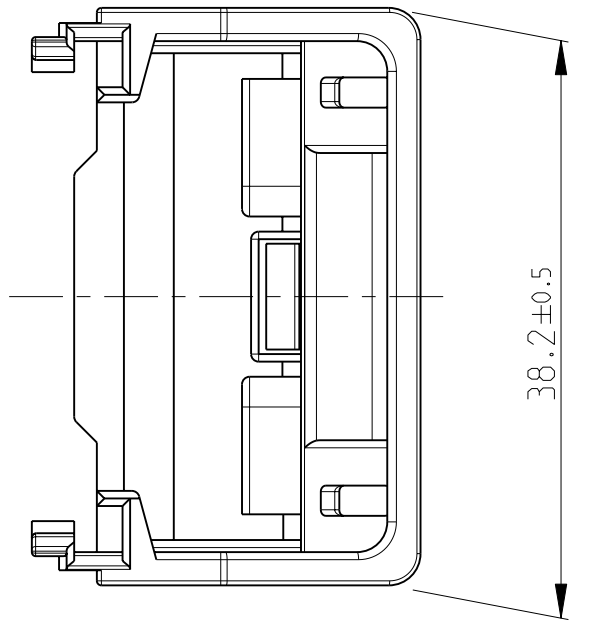

LOC	DIST	REVISIONS					
		P	LTR	DESCRIPTION	DATE	DWN	APVD
A1	-	A2		E-08-005854	05MAR2008	MK	GM
		A3		ECR-08-021214	22AUG2008	GP	GM

0-1563200-1

NOTES:
 Bemerkungen:
 1 PACKAGING: LOOSE PIECE IN CARDBOARD BOX
 Verpackung: Teile lose beige stellt in Karton
 2 MATED WITH:
 Passend zu:
 53 WAY PCM MIXED REC. HSG.
 1563193, 1563194
 1563898, 1563900
 1563901, 1564294

0-1563200-2

PART NO	REVISION	MATERIAL	DESCRIPTION	COLOUR	ITEM NO
0-1563200-2	A	PBT-GF20	COVER 50° FOR 53 WAY CON.	BLACK	2
0-1563200-1	A	PBT-GF20	COVER FOR 53 WAY CON.	BLACK	1

THIS DRAWING IS A CONTROLLED DOCUMENT FOR TYCO ELECTRONICS CORPORATION IT IS SUBJECT TO CHANGE AND THE CONTROLLING ENGINEERING ORGANIZATION SHOULD BE CONTACTED FOR THE LATEST REVISION.		DWN M. Kressmann 03 JUL 2007 CHK K. Roth 04 JUL 2007 APVD G. Mumper 22 AUG 2008	tyco Electronics AMP GmbH 64625 Bensheim (Germany)
DIMENSIONS: mm		TOLERANCES UNLESS OTHERWISE SPECIFIED: 0 PLC ±- 1 PLC ±- 2 PLC ±- 3 PLC ±- 4 PLC ±- ANGLES ±- FINISH	NAME COVER FOR 53 WAY MIXED CONNECTOR COVER SIZE A2 CAGE CODE 00779 DRAWING NO G-1563200 RESTRICTED TO -
MATERIAL -		PRODUCT SPEC - APPLICATION SPEC - WEIGHT - CUSTOMER DRAWING	SCALE 2:1 SHEET 1 OF 1 REV A3