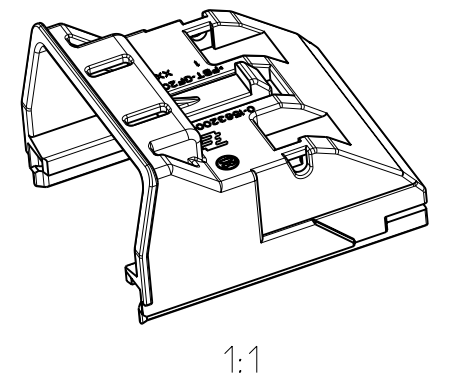

LOC	DIST	REVISIONS					
		P	LTR	DESCRIPTION	DATE	DWN	APVD
A1	-	A2		E-08-005854	05MAR2008	MK	GM
		A3		ECR-08-021214	22AUG2008	GP	GM

0-1563200-1

NOTES:
 Bemerkungen:
 1 PACKAGING: LOOSE PIECE IN CARDBOARD BOX
 Verpackung: Teile lose beige stellt in Karton
 2 MATED WITH:
 Passend zu:
 53 WAY PCM MIXED REC. HSG.
 1563193, 1563194
 1563898, 1563900
 1563901, 1564294

0-1563200-2

PART NO	REVISION	MATERIAL	DESCRIPTION	COLOUR	ITEM NO
0-1563200-2	A	PBT-GF20	COVER 50° FOR 53 WAY CON.	BLACK	2
0-1563200-1	A	PBT-GF20	COVER FOR 53 WAY CON.	BLACK	1

THIS DRAWING IS A CONTROLLED DOCUMENT FOR TYCO ELECTRONICS CORPORATION IT IS SUBJECT TO CHANGE AND THE CONTROLLING ENGINEERING ORGANIZATION SHOULD BE CONTACTED FOR THE LATEST REVISION.		DWN M. Kressmann 03 JUL 2007 CHK K. Roth 04 JUL 2007 APVD G. Mumper 22 AUG 2008	tyco Electronics AMP GmbH 64625 Bensheim (Germany)
DIMENSIONS: mm		TOLERANCES UNLESS OTHERWISE SPECIFIED: 0 PLC ±- 1 PLC ±- 2 PLC ±- 3 PLC ±- 4 PLC ±- ANGLES ±- FINISH	NAME COVER FOR 53 WAY MIXED CONNECTOR COVER SIZE A2 CAGE CODE 00779 DRAWING NO G-1563200 RESTRICTED TO -
MATERIAL -		PRODUCT SPEC - APPLICATION SPEC - WEIGHT - CUSTOMER DRAWING	SCALE 2:1 SHEET 1 OF 1 REV A3