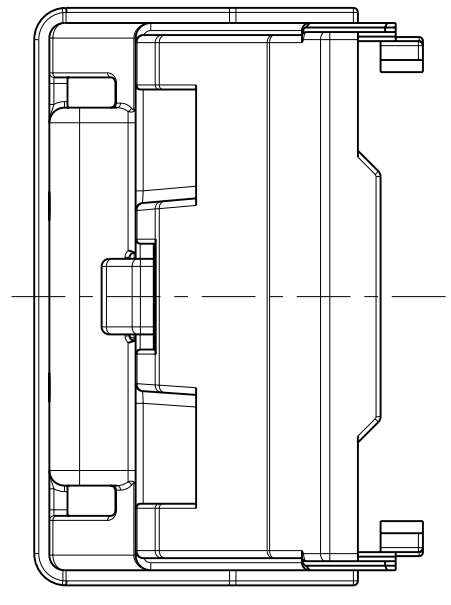

LOC	DIST	REVISIONS					
		P	LTR	DESCRIPTION	DATE	DWN	APVD
A1	-	A2		E-08-005854	05MAR2008	MK	GM
		A3		ECR-08-021214	22AUG2008	GP	GM

0-1563200-1

NOTES:
 Bemerkungen:
 1 PACKAGING: LOOSE PIECE IN CARDBOARD BOX
 Verpackung: Teile lose beige stellt in Karton
 2 MATED WITH:
 Passend zu:
 53 WAY PCM MIXED REC. HSG.
 1563193, 1563194
 1563898, 1563900
 1563901, 1564294

0-1563200-2

PART NO	REVISION	MATERIAL	DESCRIPTION	COLOUR	ITEM NO
0-1563200-2	A	PBT-GF20	COVER 50° FOR 53 WAY CON.	BLACK	2
0-1563200-1	A	PBT-GF20	COVER FOR 53 WAY CON.	BLACK	1

THIS DRAWING IS A CONTROLLED DOCUMENT FOR TYCO ELECTRONICS CORPORATION IT IS SUBJECT TO CHANGE AND THE CONTROLLING ENGINEERING ORGANIZATION SHOULD BE CONTACTED FOR THE LATEST REVISION.		DWN M. Kressmann 03 JUL 2007 CHK K. Roth 04 JUL 2007 APVD G. Mumper 22 AUG 2008	tyco Electronics AMP GmbH 64625 Bensheim (Germany)
DIMENSIONS: mm		TOLERANCES UNLESS OTHERWISE SPECIFIED: 0 PLC ±- 1 PLC ±- 2 PLC ±- 3 PLC ±- 4 PLC ±- ANGLES ±- FINISH	NAME COVER FOR 53 WAY MIXED CONNECTOR COVER SIZE A2 CAGE CODE 00779 DRAWING NO G-1563200 RESTRICTED TO -
MATERIAL -		PRODUCT SPEC - APPLICATION SPEC - WEIGHT - CUSTOMER DRAWING	SCALE 2:1 SHEET 1 OF 1 REV A3