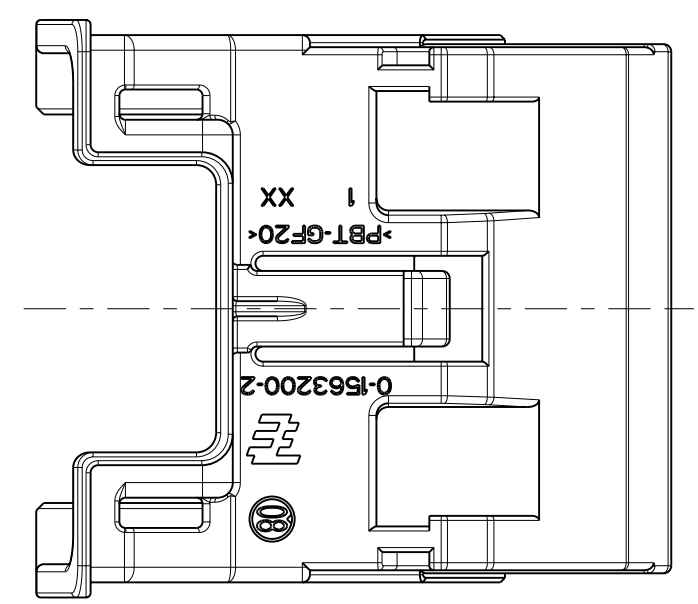

LOC	DIST	REVISIONS					
		P	LTR	DESCRIPTION	DATE	DWN	APVD
A1	-	A2		E-08-005854	05MAR2008	MK	GM
		A3		ECR-08-021214	22AUG2008	GP	GM

0-1563200-1

NOTES:
 Bemerkungen:
 1 PACKAGING: LOOSE PIECE IN CARDBOARD BOX
 Verpackung: Teile lose beige stellt in Karton
 2 MATED WITH:
 Passend zu:
 53 WAY PCM MIXED REC. HSG.
 1563193, 1563194
 1563898, 1563900
 1563901, 1564294

0-1563200-2

PART NO	REVISION	MATERIAL	DESCRIPTION	COLOUR	ITEM NO
0-1563200-2	A	PBT-GF20	COVER 50° FOR 53 WAY CON.	BLACK	2
0-1563200-1	A	PBT-GF20	COVER FOR 53 WAY CON.	BLACK	1

THIS DRAWING IS A CONTROLLED DOCUMENT FOR TYCO ELECTRONICS CORPORATION IT IS SUBJECT TO CHANGE AND THE CONTROLLING ENGINEERING ORGANIZATION SHOULD BE CONTACTED FOR THE LATEST REVISION.		DWN M. Kressmann 03 JUL 2007 CHK K. Roth 04 JUL 2007 APVD G. Mumper 22 AUG 2008	tyco Electronics AMP GmbH 64625 Bensheim (Germany)
DIMENSIONS: mm		TOLERANCES UNLESS OTHERWISE SPECIFIED: 0 PLC ±- 1 PLC ±- 2 PLC ±- 3 PLC ±- 4 PLC ±- ANGLES ±- FINISH	NAME COVER FOR 53 WAY MIXED CONNECTOR COVER SIZE A2 CAGE CODE 00779 DRAWING NO G-1563200 RESTRICTED TO -
MATERIAL -		PRODUCT SPEC - APPLICATION SPEC - WEIGHT - CUSTOMER DRAWING	SCALE 2:1 SHEET 1 OF 1 REV A3