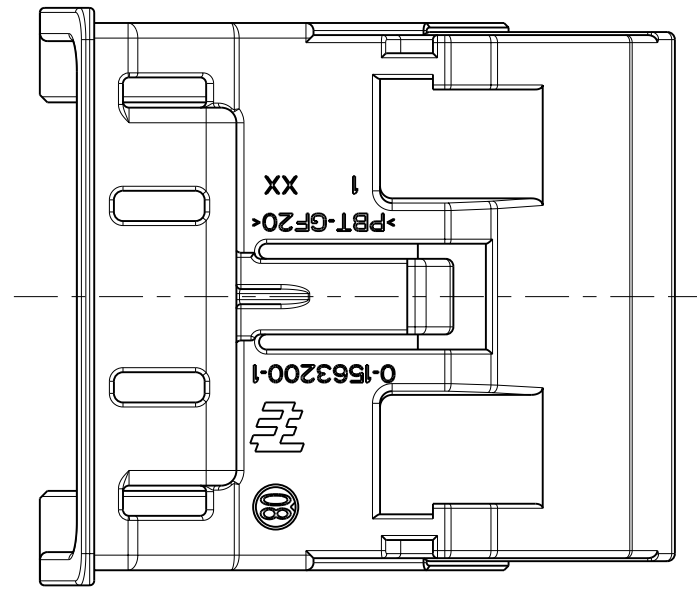

LOC	DIST	REVISIONS					
		P	LTR	DESCRIPTION	DATE	DWN	APVD
A1	-	A2		E-08-005854	05MAR2008	MK	GM
		A3		ECR-08-021214	22AUG2008	GP	GM

0-1563200-1

NOTES:
 Bemerkungen:
 1 PACKAGING: LOOSE PIECE IN CARDBOARD BOX
 Verpackung: Teile lose beige stellt in Karton
 2 MATED WITH:
 Passend zu:
 53 WAY PCM MIXED REC. HSG.
 1563193, 1563194
 1563898, 1563900
 1563901, 1564294

0-1563200-2

PART NO	REVISION	MATERIAL	DESCRIPTION	COLOUR	ITEM NO
0-1563200-2	A	PBT-GF20	COVER 50° FOR 53 WAY CON.	BLACK	2
0-1563200-1	A	PBT-GF20	COVER FOR 53 WAY CON.	BLACK	1

THIS DRAWING IS A CONTROLLED DOCUMENT FOR TYCO ELECTRONICS CORPORATION IT IS SUBJECT TO CHANGE AND THE CONTROLLING ENGINEERING ORGANIZATION SHOULD BE CONTACTED FOR THE LATEST REVISION.		DWN M. Kressmann 03 JUL 2007 CHK K. Roth 04 JUL 2007 APVD G. Mumper 22 AUG 2008	tyco Electronics AMP GmbH 64625 Bensheim (Germany)
DIMENSIONS: mm		TOLERANCES UNLESS OTHERWISE SPECIFIED: 0 PLC ±- 1 PLC ±- 2 PLC ±- 3 PLC ±- 4 PLC ±- ANGLES ±- FINISH	NAME COVER FOR 53 WAY MIXED CONNECTOR COVER SIZE A2 CAGE CODE 00779 DRAWING NO G-1563200 RESTRICTED TO -
MATERIAL -		PRODUCT SPEC - APPLICATION SPEC - WEIGHT - CUSTOMER DRAWING	SCALE 2:1 SHEET 1 OF 1 REV A3