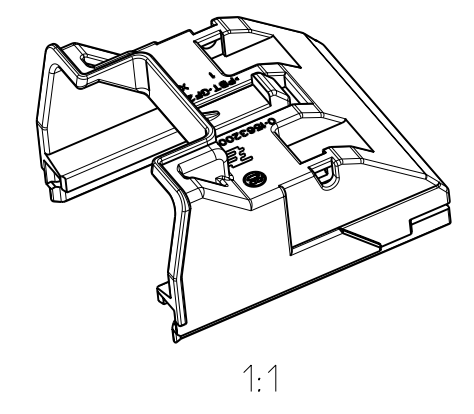

LOC	DIST	REVISIONS					
		P	LTR	DESCRIPTION	DATE	DWN	APVD
A1	-	A2		E-08-005854	05MAR2008	MK	GM
		A3		ECR-08-021214	22AUG2008	GP	GM

0-1563200-1

NOTES:
 Bemerkungen:
 1 PACKAGING: LOOSE PIECE IN CARDBOARD BOX
 Verpackung: Teile lose beige stellt in Karton
 2 MATED WITH:
 Passend zu:
 53 WAY PCM MIXED REC. HSG.
 1563193, 1563194
 1563898, 1563900
 1563901, 1564294

0-1563200-2

PART NO	REVISION	MATERIAL	DESCRIPTION	COLOUR	ITEM NO
0-1563200-2	A	PBT-GF20	COVER 50° FOR 53 WAY CON.	BLACK	2
0-1563200-1	A	PBT-GF20	COVER FOR 53 WAY CON.	BLACK	1

THIS DRAWING IS A CONTROLLED DOCUMENT FOR TYCO ELECTRONICS CORPORATION IT IS SUBJECT TO CHANGE AND THE CONTROLLING ENGINEERING ORGANIZATION SHOULD BE CONTACTED FOR THE LATEST REVISION.		DWN M. Kressmann 03 JUL 2007 CHK K. Roth 04 JUL 2007 APVD G. Mumper 22 AUG 2008	tyco Electronics AMP GmbH 64625 Bensheim (Germany)
DIMENSIONS: mm		TOLERANCES UNLESS OTHERWISE SPECIFIED: 0 PLC ±- 1 PLC ±- 2 PLC ±- 3 PLC ±- 4 PLC ±- ANGLES ±- FINISH	NAME COVER FOR 53 WAY MIXED CONNECTOR COVER SIZE A2 CAGE CODE 00779 DRAWING NO G-1563200 RESTRICTED TO -
MATERIAL -		PRODUCT SPEC - APPLICATION SPEC - WEIGHT - CUSTOMER DRAWING	SCALE 2:1 SHEET 1 OF 1 REV A3