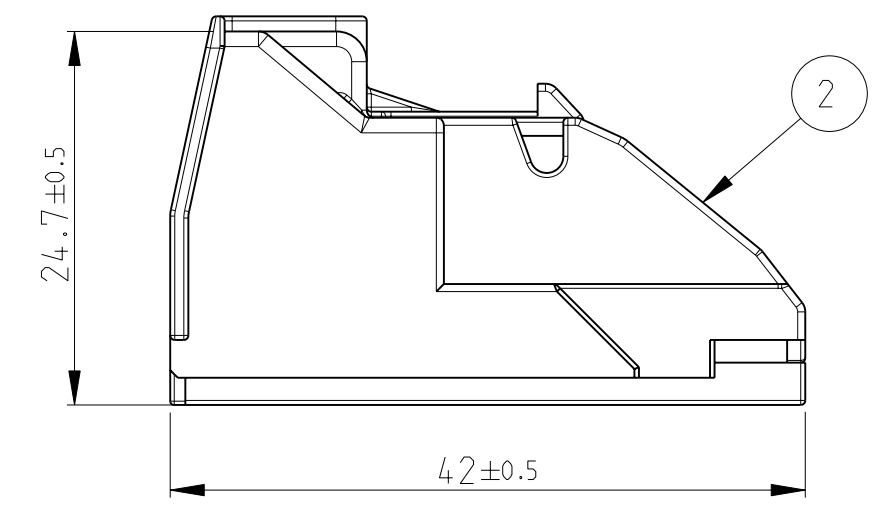

LOC	DIST	REVISIONS					
		P	LTR	DESCRIPTION	DATE	DWN	APVD
A1	-	A2		E-08-005854	05MAR2008	MK	GM
		A3		ECR-08-021214	22AUG2008	GP	GM

0-1563200-1

NOTES:
 Bemerkungen:
 1 PACKAGING: LOOSE PIECE IN CARDBOARD BOX
 Verpackung: Teile lose beige stellt in Karton
 2 MATED WITH:
 Passend zu:
 53 WAY PCM MIXED REC. HSG.
 1563193, 1563194
 1563898, 1563900
 1563901, 1564294

0-1563200-2

PART NO	REVISION	MATERIAL	DESCRIPTION	COLOUR	ITEM NO
0-1563200-2	A	PBT-GF20	COVER 50° FOR 53 WAY CON.	BLACK	2
0-1563200-1	A	PBT-GF20	COVER FOR 53 WAY CON.	BLACK	1

THIS DRAWING IS A CONTROLLED DOCUMENT FOR TYCO ELECTRONICS CORPORATION IT IS SUBJECT TO CHANGE AND THE CONTROLLING ENGINEERING ORGANIZATION SHOULD BE CONTACTED FOR THE LATEST REVISION.		DWN M. Kressmann 03 JUL 2007 CHK K. Roth 04 JUL 2007 APVD G. Mumper 22 AUG 2008	tyco Electronics AMP GmbH 64625 Bensheim (Germany)
DIMENSIONS: mm		TOLERANCES UNLESS OTHERWISE SPECIFIED: 0 PLC ±- 1 PLC ±- 2 PLC ±- 3 PLC ±- 4 PLC ±- ANGLES ±- FINISH	NAME COVER FOR 53 WAY MIXED CONNECTOR COVER SIZE A2 CAGE CODE 00779 DRAWING NO G-1563200 RESTRICTED TO -
MATERIAL -		PRODUCT SPEC - APPLICATION SPEC - WEIGHT - CUSTOMER DRAWING	SCALE 2:1 SHEET 1 OF 1 REV A3