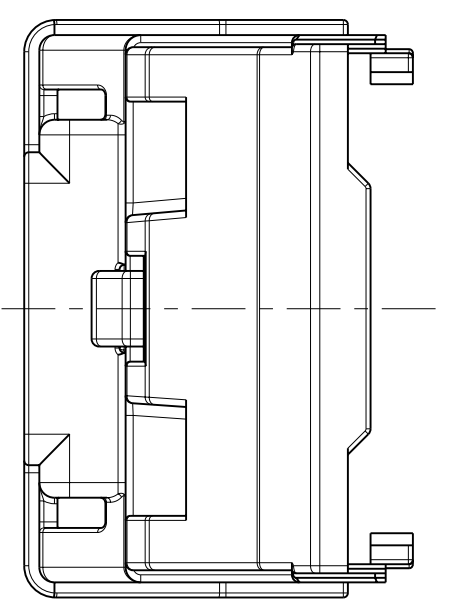

LOC	DIST	REVISIONS					
		P	LTR	DESCRIPTION	DATE	DWN	APVD
A1	-	A2		E-08-005854	05MAR2008	MK	GM
		A3		ECR-08-021214	22AUG2008	GP	GM

0-1563200-1

NOTES:
 Bemerkungen:
 1 PACKAGING: LOOSE PIECE IN CARDBOARD BOX
 Verpackung: Teile lose beige stellt in Karton
 2 MATED WITH:
 Passend zu:
 53 WAY PCM MIXED REC. HSG.
 1563193, 1563194
 1563898, 1563900
 1563901, 1564294

0-1563200-2

PART NO	REVISION	MATERIAL	DESCRIPTION	COLOUR	ITEM NO
0-1563200-2	A	PBT-GF20	COVER 50° FOR 53 WAY CON.	BLACK	2
0-1563200-1	A	PBT-GF20	COVER FOR 53 WAY CON.	BLACK	1

THIS DRAWING IS A CONTROLLED DOCUMENT FOR TYCO ELECTRONICS CORPORATION IT IS SUBJECT TO CHANGE AND THE CONTROLLING ENGINEERING ORGANIZATION SHOULD BE CONTACTED FOR THE LATEST REVISION.		DWN M. Kressmann 03 JUL 2007 CHK K. Roth 04 JUL 2007 APVD G. Mumper 22 AUG 2008	tyco Electronics AMP GmbH 64625 Bensheim (Germany)
DIMENSIONS: mm		TOLERANCES UNLESS OTHERWISE SPECIFIED: 0 PLC ±- 1 PLC ±- 2 PLC ±- 3 PLC ±- 4 PLC ±- ANGLES ±- FINISH	NAME COVER FOR 53 WAY MIXED CONNECTOR COVER SIZE A2 CAGE CODE 00779 DRAWING NO G-1563200 RESTRICTED TO -
MATERIAL -		PRODUCT SPEC - APPLICATION SPEC - WEIGHT - CUSTOMER DRAWING	SCALE 2:1 SHEET 1 OF 1 REV A3