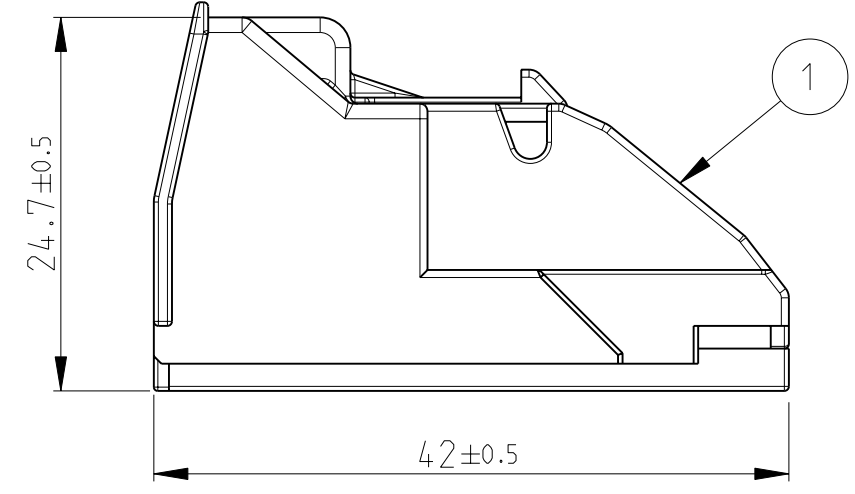

LOC	DIST	REVISIONS					
		P	LTR	DESCRIPTION	DATE	DWN	APVD
A1	-	A2		E-08-005854	05MAR2008	MK	GM
		A3		ECR-08-021214	22AUG2008	GP	GM

0-1563200-1

NOTES:
 Bemerkungen:
 1 PACKAGING: LOOSE PIECE IN CARDBOARD BOX
 Verpackung: Teile lose beige stellt in Karton
 2 MATED WITH:
 Passend zu:
 53 WAY PCM MIXED REC. HSG.
 1563193, 1563194
 1563898, 1563900
 1563901, 1564294

0-1563200-2

PART NO	REVISION	MATERIAL	DESCRIPTION	COLOUR	ITEM NO
0-1563200-2	A	PBT-GF20	COVER 50° FOR 53 WAY CON.	BLACK	2
0-1563200-1	A	PBT-GF20	COVER FOR 53 WAY CON.	BLACK	1

THIS DRAWING IS A CONTROLLED DOCUMENT FOR TYCO ELECTRONICS CORPORATION IT IS SUBJECT TO CHANGE AND THE CONTROLLING ENGINEERING ORGANIZATION SHOULD BE CONTACTED FOR THE LATEST REVISION.		DWN M. Kressmann 03 JUL 2007 CHK K. Roth 04 JUL 2007 APVD G. Mumper 22 AUG 2008	tyco Electronics AMP GmbH 64625 Bensheim (Germany)
DIMENSIONS: mm		TOLERANCES UNLESS OTHERWISE SPECIFIED: 0 PLC ±- 1 PLC ±- 2 PLC ±- 3 PLC ±- 4 PLC ±- ANGLES ±- FINISH	NAME COVER FOR 53 WAY MIXED CONNECTOR COVER SIZE A2 CAGE CODE 00779 DRAWING NO G-1563200 RESTRICTED TO -
MATERIAL -		PRODUCT SPEC - APPLICATION SPEC - WEIGHT - CUSTOMER DRAWING	SCALE 2:1 SHEET 1 OF 1 REV A3