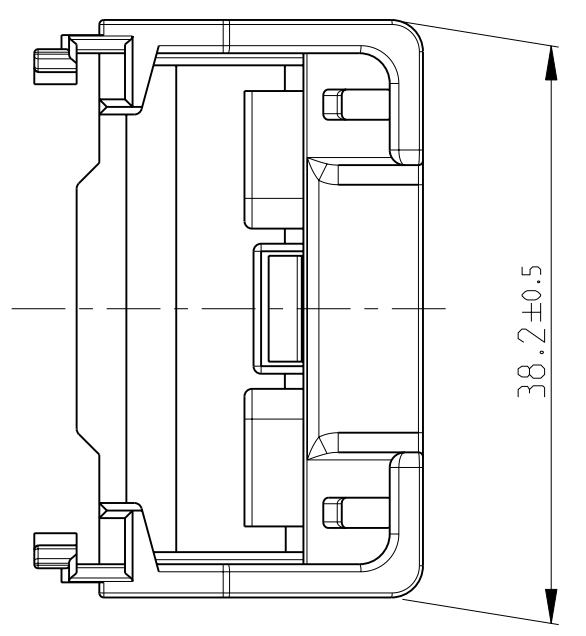

LOC	DIST	REVISIONS					
		P	LTR	DESCRIPTION	DATE	DWN	APVD
A1	-	A2		E-08-005854	05MAR2008	MK	GM
		A3		ECR-08-021214	22AUG2008	GP	GM

0-1563200-1

NOTES:
 Bemerkungen:
 1 PACKAGING: LOOSE PIECE IN CARDBOARD BOX
 Verpackung: Teile lose beige stellt in Karton
 2 MATED WITH:
 Passend zu:
 53 WAY PCM MIXED REC. HSG.
 1563193, 1563194
 1563898, 1563900
 1563901, 1564294

0-1563200-2

PART NO	REVISION	MATERIAL	DESCRIPTION	COLOUR	ITEM NO
0-1563200-2	A	PBT-GF20	COVER 50° FOR 53 WAY CON.	BLACK	2
0-1563200-1	A	PBT-GF20	COVER FOR 53 WAY CON.	BLACK	1

THIS DRAWING IS A CONTROLLED DOCUMENT FOR TYCO ELECTRONICS CORPORATION IT IS SUBJECT TO CHANGE AND THE CONTROLLING ENGINEERING ORGANIZATION SHOULD BE CONTACTED FOR THE LATEST REVISION.		DWN M. Kressmann 03 JUL 2007 CHK K. Roth 04 JUL 2007 APVD G. Mumper 22 AUG 2008	tyco Electronics AMP GmbH 64625 Bensheim (Germany)
DIMENSIONS: mm		TOLERANCES UNLESS OTHERWISE SPECIFIED: 0 PLC ±- 1 PLC ±- 2 PLC ±- 3 PLC ±- 4 PLC ±- ANGLES ±- FINISH	NAME COVER FOR 53 WAY MIXED CONNECTOR COVER SIZE A2 CAGE CODE 00779 DRAWING NO G-1563200 RESTRICTED TO -
MATERIAL -		PRODUCT SPEC - APPLICATION SPEC - WEIGHT - CUSTOMER DRAWING	SCALE 2:1 SHEET 1 OF 1 REV A3