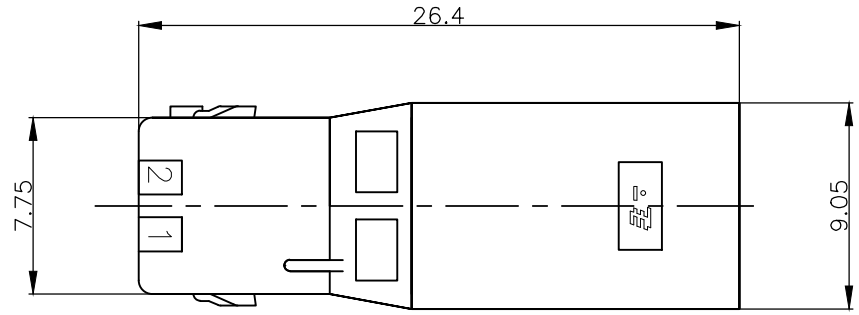

断面A-A
SECT. A-A

KEYING TYPE

- 注) 1.一般公差:±0.25
 △材料: 66ナイロン ガラス無(UL94V-0)
 △かん合相手製品型番
 プラグハウジング: TABLE参照のこと
 タブコンタクト: 1565080-1, 1612335-1
 4. 適応プレート型番: 1565089-1

- NOTES)
 1.GENERAL TOLERANCE:±0.25
 △MATERIAL:66 NYLON NON-GLASS FILLED (UL94V-0)
 △ MATING CONN. P/N
 PLUG HOUSING:SEE TABLE
 TAB CONTACT ;1565080-1,1612335-1
 4. APPLICABLE PLATE P/N :1565089-1

3-1565083-4	D	YELLOW	3-1565087-4
2-1565083-3	C	BLUE	2-1565087-3
1-1565083-2	B	RED	1-1565087-2
1565083-1	A	NATURAL	1565087-1
△ MATING HSG P/N	KEYING TYPE	COLOR	P/N

THIS DRAWING IS A CONTROLLED DOCUMENT.		DWN A.OISHI 30 MAY. '02	 TE Connectivity	
DIMENSIONS: 単位: 耗 mm		CHK M.SHINDO 30 MAY. '02		
TOLERANCES UNLESS OTHERWISE SPECIFIED: 一般公差		APVD M.SHINDO 30 MAY. '02	NAME 名称 GRACE INERTIA CONNECTOR 3.5 4POS CAP HOUSING (2ROW)	
0 PLC ± - 1 PLC ± - 2 PLC ± - 3 PLC ± - 4 PLC ± - ANGLES ± -		PRODUCT SPEC 製品規格 108-5810	APVD 取付適用規格 114-5306	
MATERIAL 材料 SEE NOTE		FINISH 仕上 -	APPLICATION SPEC 取付適用規格 114-5306	
		WEIGHT -	SIZE A3	
		CAGE CODE 00779		DRAWING NO 番号 C-1565087
		CUSTOMER DRAWING		RESTRICTED TO -
		SCALE 尺度 -		SHEET 1 OF 1
				REV A1