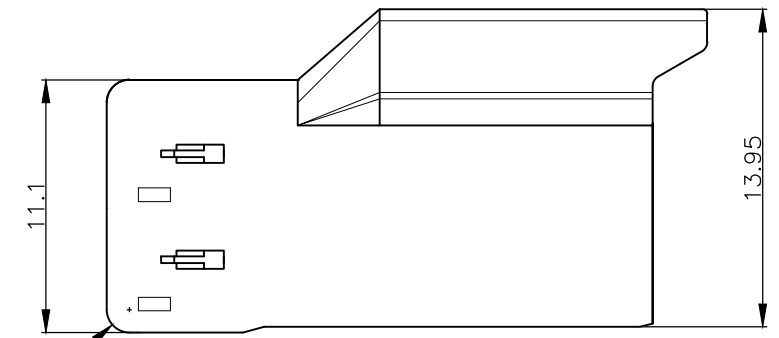

断面A-A
SECT. A-A

KEYING TYPE

- 注) 1.一般公差:±0.25
 △材料: 66ナイロン ガラス無(UL94V-0)
 △かん合相手製品型番
 プラグハウジング: TABLE参照のこと
 タブコンタクト: 1565080-1, 1612335-1
 4. 適応プレート型番: 1565089-1

- NOTES)
 1.GENERAL TOLERANCE:±0.25
 △MATERIAL:66 NYLON NON-GLASS FILLED (UL94V-0)
 △ MATING CONN. P/N
 PLUG HOUSING:SEE TABLE
 TAB CONTACT ;1565080-1,1612335-1
 4. APPLICABLE PLATE P/N :1565089-1

3-1565083-4	D	YELLOW	3-1565087-4
2-1565083-3	C	BLUE	2-1565087-3
1-1565083-2	B	RED	1-1565087-2
1565083-1	A	NATURAL	1565087-1
△ MATING HSG P/N	KEYING TYPE	COLOR	P/N

THIS DRAWING IS A CONTROLLED DOCUMENT.		DWN A.OISHI 30 MAY. '02	 TE Connectivity	
DIMENSIONS: 単位: 耗 mm		CHK M.SHINDO 30 MAY. '02		
TOLERANCES UNLESS OTHERWISE SPECIFIED: 一般公差		APVD M.SHINDO 30 MAY. '02	NAME 名称 GRACE INERTIA CONNECTOR 3.5 4POS CAP HOUSING (2ROW)	
0 PLC ± - 1 PLC ± - 2 PLC ± - 3 PLC ± - 4 PLC ± - ANGLES ± -		PRODUCT SPEC 製品規格 108-5810	APVD 取付適用規格 114-5306	
MATERIAL 材料 SEE NOTE		FINISH 仕上 -	APPLICATION SPEC 取付適用規格 114-5306	
		WEIGHT -	SIZE A3	
		CAGE CODE 00779		DRAWING NO 番号 C-1565087
		CUSTOMER DRAWING		RESTRICTED TO -
		SCALE 尺度 -		SHEET 1 OF 1
				REV A1