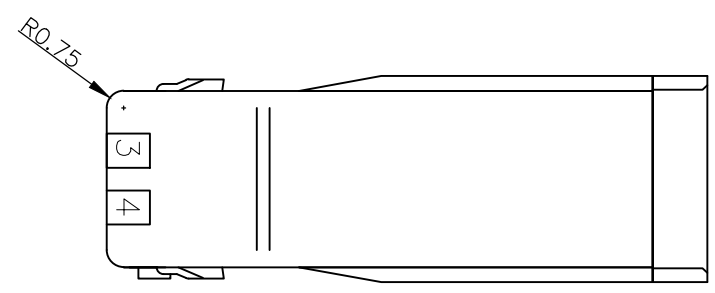

断面A-A
SECT. A-A

KEYING TYPE

- 注) 1.一般公差:±0.25
 △材料: 66ナイロン ガラス無(UL94V-0)
 △かん合相手製品型番
 プラグハウジング: TABLE参照のこと
 タブコンタクト: 1565080-1, 1612335-1
 4. 適応プレート型番: 1565089-1

- NOTES)
 1.GENERAL TOLERANCE:±0.25
 △MATERIAL:66 NYLON NON-GLASS FILLED (UL94V-0)
 △ MATING CONN. P/N
 PLUG HOUSING:SEE TABLE
 TAB CONTACT ;1565080-1,1612335-1
 4. APPLICABLE PLATE P/N :1565089-1

3-1565083-4	D	YELLOW	3-1565087-4
2-1565083-3	C	BLUE	2-1565087-3
1-1565083-2	B	RED	1-1565087-2
1565083-1	A	NATURAL	1565087-1
△ MATING HSG P/N	KEYING TYPE	COLOR	P/N

THIS DRAWING IS A CONTROLLED DOCUMENT.		DWN A.OISHI 30 MAY. '02	 TE Connectivity	
DIMENSIONS: 単位: 耗 mm		CHK M.SHINDO 30 MAY. '02		
TOLERANCES UNLESS OTHERWISE SPECIFIED: 一般公差		APVD M.SHINDO 30 MAY. '02	NAME 名称 GRACE INERTIA CONNECTOR 3.5 4POS CAP HOUSING (2ROW)	
0 PLC ± - 1 PLC ± - 2 PLC ± - 3 PLC ± - 4 PLC ± - ANGLES ± -		PRODUCT SPEC 製品規格 108-5810	APVD 取付適用規格 114-5306	
MATERIAL 材料 SEE NOTE		FINISH 仕上 -	APPLICATION SPEC 取付適用規格 114-5306	
		WEIGHT -	SIZE A3	
		CAGE CODE 00779		DRAWING NO 番号 C-1565087
		CUSTOMER DRAWING		RESTRICTED TO -
		SCALE 尺度 -		SHEET 1 OF 1
				REV A1