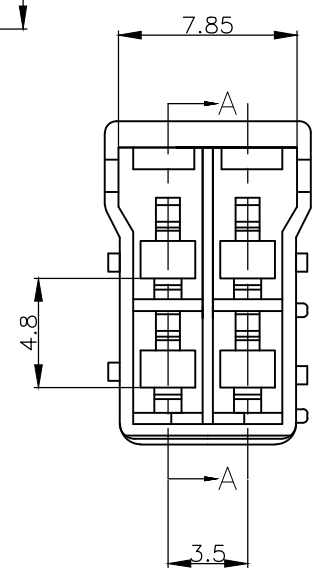

断面A-A
SECT. A-A

KEYING TYPE

- 注) 1.一般公差:±0.25
 △材料: 66ナイロン ガラス無(UL94V-0)
 △かん合相手製品型番
 プラグハウジング: TABLE参照のこと
 タブコンタクト: 1565080-1, 1612335-1
 4. 適応プレート型番: 1565089-1

- NOTES)
 1.GENERAL TOLERANCE:±0.25
 △MATERIAL:66 NYLON NON-GLASS FILLED (UL94V-0)
 △ MATING CONN. P/N
 PLUG HOUSING:SEE TABLE
 TAB CONTACT ;1565080-1,1612335-1
 4. APPLICABLE PLATE P/N :1565089-1

3-1565083-4	D	YELLOW	3-1565087-4
2-1565083-3	C	BLUE	2-1565087-3
1-1565083-2	B	RED	1-1565087-2
1565083-1	A	NATURAL	1565087-1
△ MATING HSG P/N	KEYING TYPE	COLOR	P/N

THIS DRAWING IS A CONTROLLED DOCUMENT.		DWN A.OISHI 30 MAY. '02	 TE Connectivity	
DIMENSIONS: 単位: 耗 mm		CHK M.SHINDO 30 MAY. '02		
TOLERANCES UNLESS OTHERWISE SPECIFIED: 一般公差		APVD M.SHINDO 30 MAY. '02	NAME 名称 GRACE INERTIA CONNECTOR 3.5 4POS CAP HOUSING (2ROW)	
0 PLC ± - 1 PLC ± - 2 PLC ± - 3 PLC ± - 4 PLC ± - ANGLES ± -		PRODUCT SPEC 製品規格 108-5810	APVD 取付適用規格 114-5306	
MATERIAL 材料 SEE NOTE		FINISH 仕上 -	APPLICATION SPEC 取付適用規格 114-5306	
		WEIGHT -	SIZE A3	
		CAGE CODE 00779		DRAWING NO 番号 C-1565087
		CUSTOMER DRAWING		RESTRICTED TO -
		SCALE 尺度 -		SHEET 1 OF 1
				REV A1