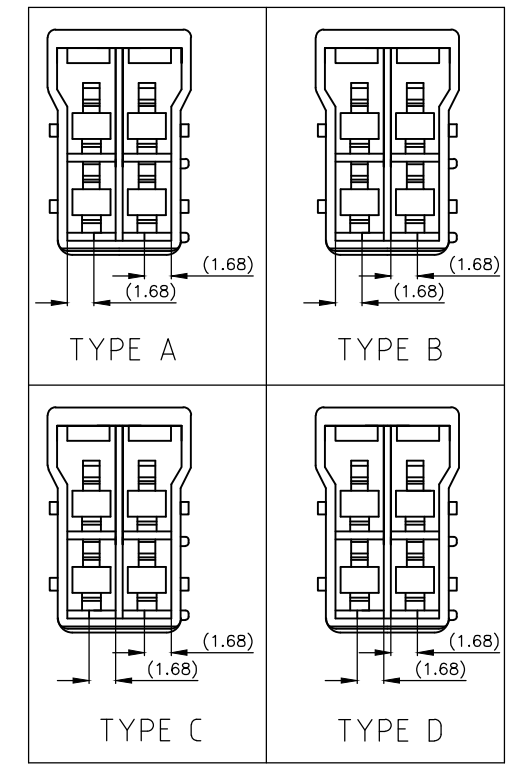

断面A-A
SECT. A-A

KEYING TYPE

- 注) 1.一般公差:±0.25
 △材料: 66ナイロン ガラス無(UL94V-0)
 △かん合相手製品型番
 プラグハウジング: TABLE参照のこと
 タブコンタクト: 1565080-1, 1612335-1
 4. 適応プレート型番: 1565089-1

- NOTES)
 1.GENERAL TOLERANCE:±0.25
 △MATERIAL:66 NYLON NON-GLASS FILLED (UL94V-0)
 △ MATING CONN. P/N
 PLUG HOUSING:SEE TABLE
 TAB CONTACT ;1565080-1,1612335-1
 4. APPLICABLE PLATE P/N :1565089-1

3-1565083-4	D	YELLOW	3-1565087-4
2-1565083-3	C	BLUE	2-1565087-3
1-1565083-2	B	RED	1-1565087-2
1565083-1	A	NATURAL	1565087-1
△ MATING HSG P/N	KEYING TYPE	COLOR	P/N

THIS DRAWING IS A CONTROLLED DOCUMENT.		DWN A.OISHI 30 MAY. '02	 TE Connectivity	
DIMENSIONS: 単位: 耗 mm		CHK M.SHINDO 30 MAY. '02		
TOLERANCES UNLESS OTHERWISE SPECIFIED: 一般公差		APVD M.SHINDO 30 MAY. '02	NAME 名称 GRACE INERTIA CONNECTOR 3.5 4POS CAP HOUSING (2ROW)	
0 PLC ± - 1 PLC ± - 2 PLC ± - 3 PLC ± - 4 PLC ± - ANGLES ± -		PRODUCT SPEC 製品規格 108-5810	APVD 取付適用規格 114-5306	
MATERIAL 材料 SEE NOTE		FINISH 仕上 -	APPLICATION SPEC 取付適用規格 114-5306	
		WEIGHT -	SIZE A3	
		CAGE CODE 00779		DRAWING NO 番号 C-1565087
		CUSTOMER DRAWING		RESTRICTED TO -
		SCALE 尺度 -		SHEET 1 OF 1
				REV A1