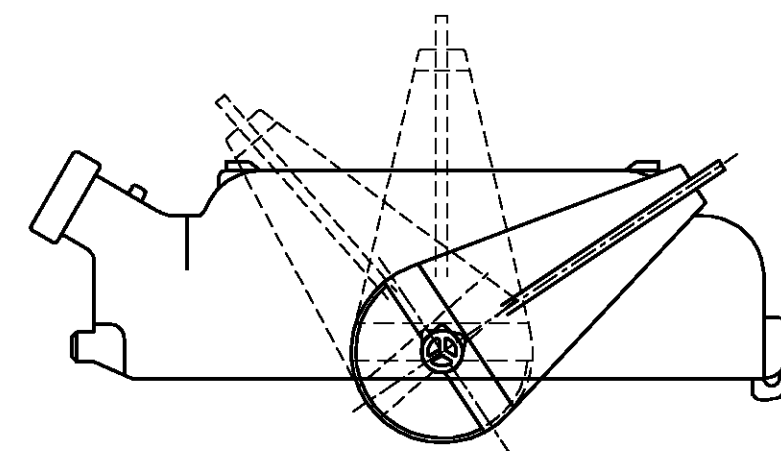

1565501-2
COVER WITH LEVER OPPOSED TO WIRES OUTPUT SIDE

A-A

1565501-1
COVER WITH LEVER ON THE WIRES OUTPUT SIDE

レバーの方向以外は、1565501-1と同じである。
IT IS THE SAME AS 1565501-1 EXCEPT THE DIRECTION OF A LEVER

BLACK	LEVER	2
BLACK	COVER	1
COLOR	NAME	NO.

THIS DRAWING IS A CONTROLLED DOCUMENT.		DWN T.SAGAWA 25OCT01	Tyco Electronics Corporation Kawasaki, Japan	
DIMENSIONS: 単位: 概 mm		CHK K.ODA 25OCT01	NAME 名称 LEVER ASSEMBLY for 060/187 PLUG ASSEMBLY 47POSITION (BLACK)	
TOLERANCES UNLESS OTHERWISE SPECIFIED: 一般公差		APVD K.ODA 25OCT01	PRODUCT SPEC 製品規格 108-5523-4,5	
0 PLC ±		APPLICATION SPEC 取付適用規格		
1 PLC ± ± 0.3		SIZE A3		
2 PLC ±		CAGE CODE 00779		
3 PLC ±		DRAWING NO 番号 1565501		
4 PLC ±		RESTRICTED TO		
ANGLES ± 3'		WEIGHT 21 g		
MATERIAL 材料 PBT (BLACK)		FINISH 仕上		
		CUSTOMER DRAWING		
		SCALE 尺度 1:1		
		SHEET 1 OF 1		
		REV A		