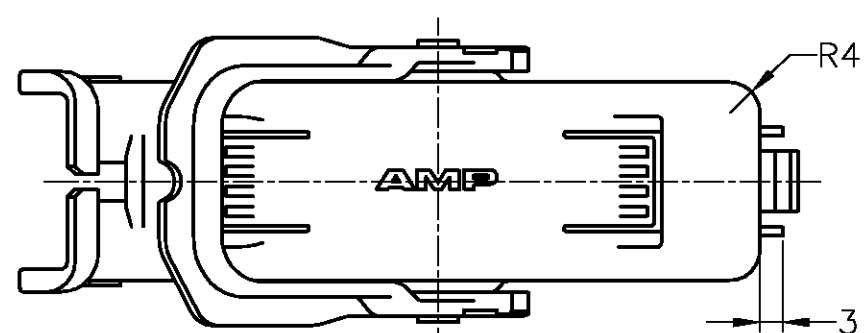

1565501-2
COVER WITH LEVER OPPOSED TO WIRES OUTPUT SIDE

A-A

1565501-1
COVER WITH LEVER ON THE WIRES OUTPUT SIDE

レバーの方向以外は、1565501-1と同じである。
IT IS THE SAME AS 1565501-1 EXCEPT THE DIRECTION OF A LEVER

BLACK	LEVER	2
BLACK	COVER	1
COLOR	NAME	NO.

THIS DRAWING IS A CONTROLLED DOCUMENT.		DWN T.SAGAWA 25OCT01	Tyco Electronics Corporation Kawasaki, Japan	
DIMENSIONS: 単位: 概 mm		CHK K.ODA 25OCT01	NAME 名称 LEVER ASSEMBLY for 060/187 PLUG ASSEMBLY 47POSITION (BLACK)	
TOLERANCES UNLESS OTHERWISE SPECIFIED: 一般公差		APVD K.ODA 25OCT01	PRODUCT SPEC 製品規格 108-5523-4,5	
0 PLC ±		APPLICATION SPEC 取付適用規格		
1 PLC ± ± 0.3		SIZE A3		
2 PLC ±		CAGE CODE 00779		
3 PLC ±		DRAWING NO 番号 1565501		
4 PLC ±		RESTRICTED TO		
ANGLES ± 3'		WEIGHT 21 g		
MATERIAL 材料 PBT (BLACK)		FINISH 仕上		
		CUSTOMER DRAWING		
		SCALE 尺度 1:1		
		SHEET 1 OF 1		
		REV A		