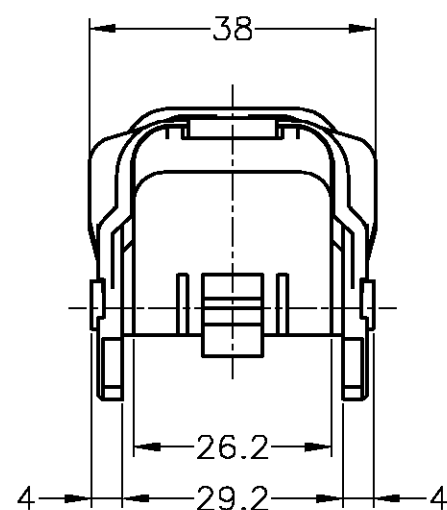

1565501-2
COVER WITH LEVER OPPOSED TO WIRES OUTPUT SIDE

A-A

1565501-1
COVER WITH LEVER ON THE WIRES OUTPUT SIDE

レバーの方向以外は、1565501-1と同じである。
IT IS THE SAME AS 1565501-1 EXCEPT THE DIRECTION OF A LEVER

BLACK	LEVER	2
BLACK	COVER	1
COLOR	NAME	NO.

THIS DRAWING IS A CONTROLLED DOCUMENT.		DWN T.SAGAWA 25OCT01	Tyco Electronics Corporation Kawasaki, Japan	
DIMENSIONS: 単位: 概 mm		CHK K.ODA 25OCT01	NAME 名称 LEVER ASSEMBLY for 060/187 PLUG ASSEMBLY 47POSITION (BLACK)	
TOLERANCES UNLESS OTHERWISE SPECIFIED: 一般公差		APVD K.ODA 25OCT01	PRODUCT SPEC 製品規格 108-5523-4,5	
0 PLC ±		APPLICATION SPEC 取付適用規格		
1 PLC ± ± 0.3		SIZE A3		
2 PLC ±		CAGE CODE 00779		
3 PLC ±		DRAWING NO 番号 1565501		
4 PLC ±		RESTRICTED TO		
ANGLES ± 3'		WEIGHT 21 g		
MATERIAL 材料 PBT (BLACK)		FINISH 仕上		
		CUSTOMER DRAWING		
		SCALE 尺度 1:1		
		SHEET 1 OF 1		
		REV A		