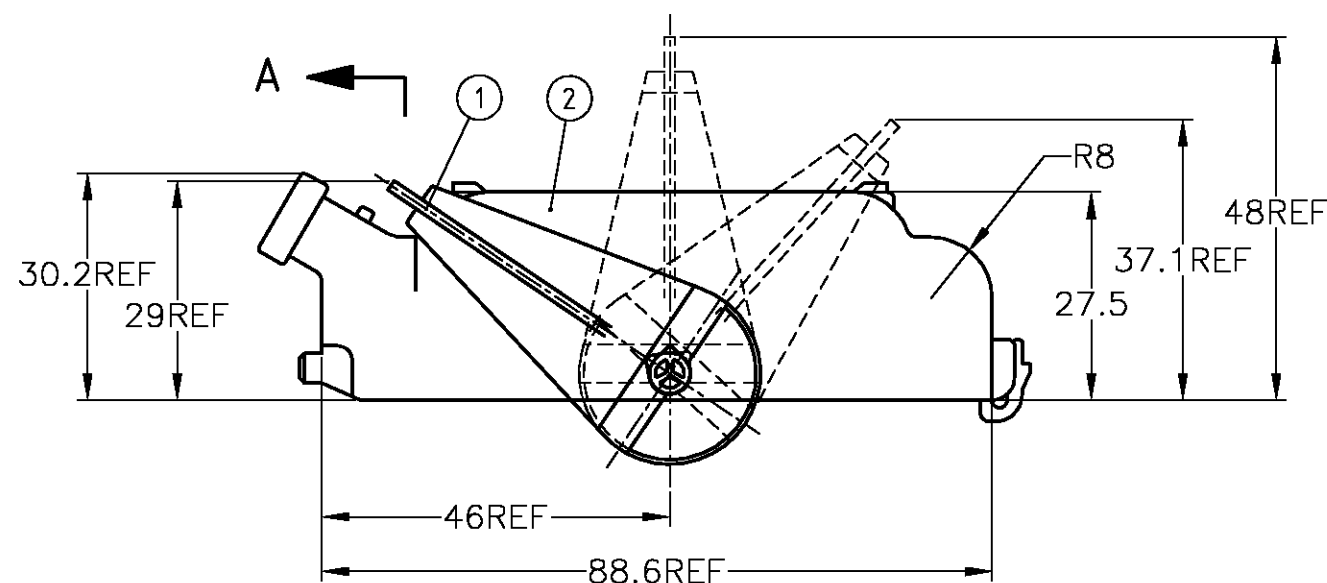

1565501-2
COVER WITH LEVER OPPOSED TO WIRES OUTPUT SIDE

A-A

1565501-1
COVER WITH LEVER ON THE WIRES OUTPUT SIDE

レバーの方向以外は、1565501-1と同じである。
IT IS THE SAME AS 1565501-1 EXCEPT THE DIRECTION OF A LEVER

BLACK	LEVER	2
BLACK	COVER	1
COLOR	NAME	NO.

THIS DRAWING IS A CONTROLLED DOCUMENT.		DWN T.SAGAWA 25OCT01	Tyco Electronics Corporation Kawasaki, Japan	
DIMENSIONS: 単位: 概 mm		CHK K.ODA 25OCT01	NAME 名称 LEVER ASSEMBLY for 060/187 PLUG ASSEMBLY 47POSITION (BLACK)	
TOLERANCES UNLESS OTHERWISE SPECIFIED: 一般公差		APVD K.ODA 25OCT01	PRODUCT SPEC 製品規格 108-5523-4,5	
0 PLC ±		APPLICATION SPEC 取付適用規格		
1 PLC ± ± 0.3		SIZE A3		
2 PLC ±		CAGE CODE 00779		
3 PLC ±		DRAWING NO 番号 1565501		
4 PLC ±		RESTRICTED TO		
ANGLES ± 3'		WEIGHT 21 g		
MATERIAL 材料 PBT (BLACK)		FINISH 仕上		
		CUSTOMER DRAWING		
		SCALE 尺度 1:1		
		SHEET 1 OF 1		
		REV A		