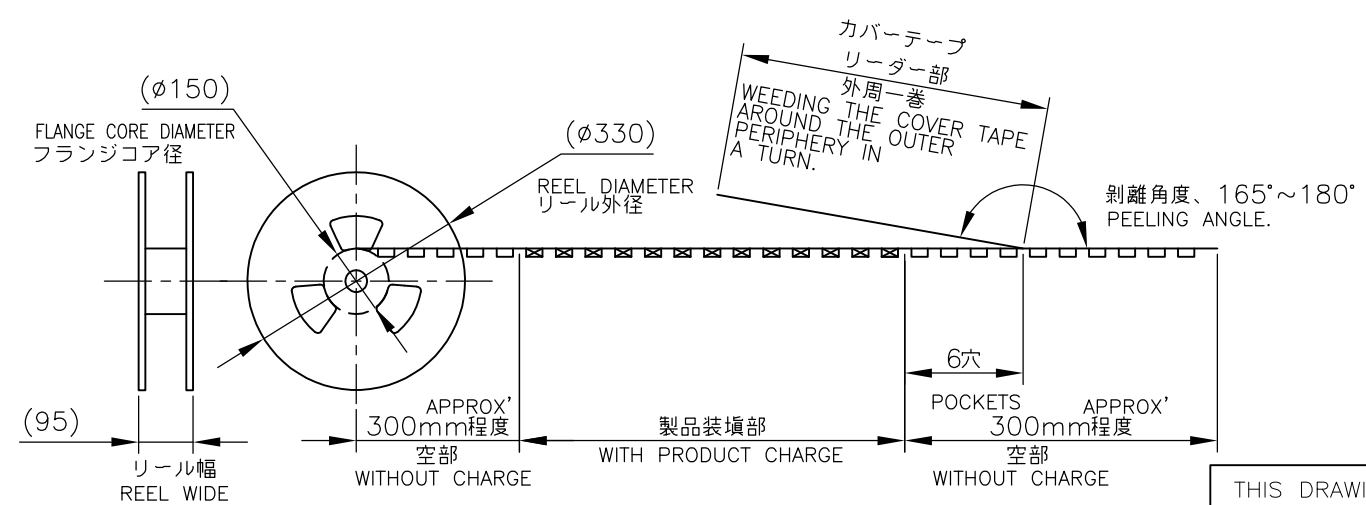

鉛フリー
LEAD FREE

1.8V (DDR2)	150EA/REEL	1565711-4	1565917-4
2.5V (DDR1)	150EA/REEL	1565711-3	1565917-1
POWER SUPPLY (TYPE)	QTY	CONNECTOR P/N	P/N

THIS DRAWING IS A CONTROLLED DOCUMENT.

DWN	T.FUMIKURA	14DEC01
CHK	T.KUSUHARA	14DEC01
APVD	T.KUSUHARA	14DEC01

NAME 名称: T.KUSUHARA

PRODUCT SPEC 製品規格: 108-5701

APPLICATION SPEC 取付適用規格

WEIGHT

CUSTOMER DRAWING

SCALE 尺度: 1:1

SHEET 1 OF 1

REV D2

RESTRICTED TO

SIZE A3

CAGE CODE 00779

DRAWING NO. 1565917

TE Connectivity

EMBOSS ASSEMBLY

DDR1 & DDR2 SODIMM SOCKET 200P

STANDARD PROFILE STANDARD TYPE