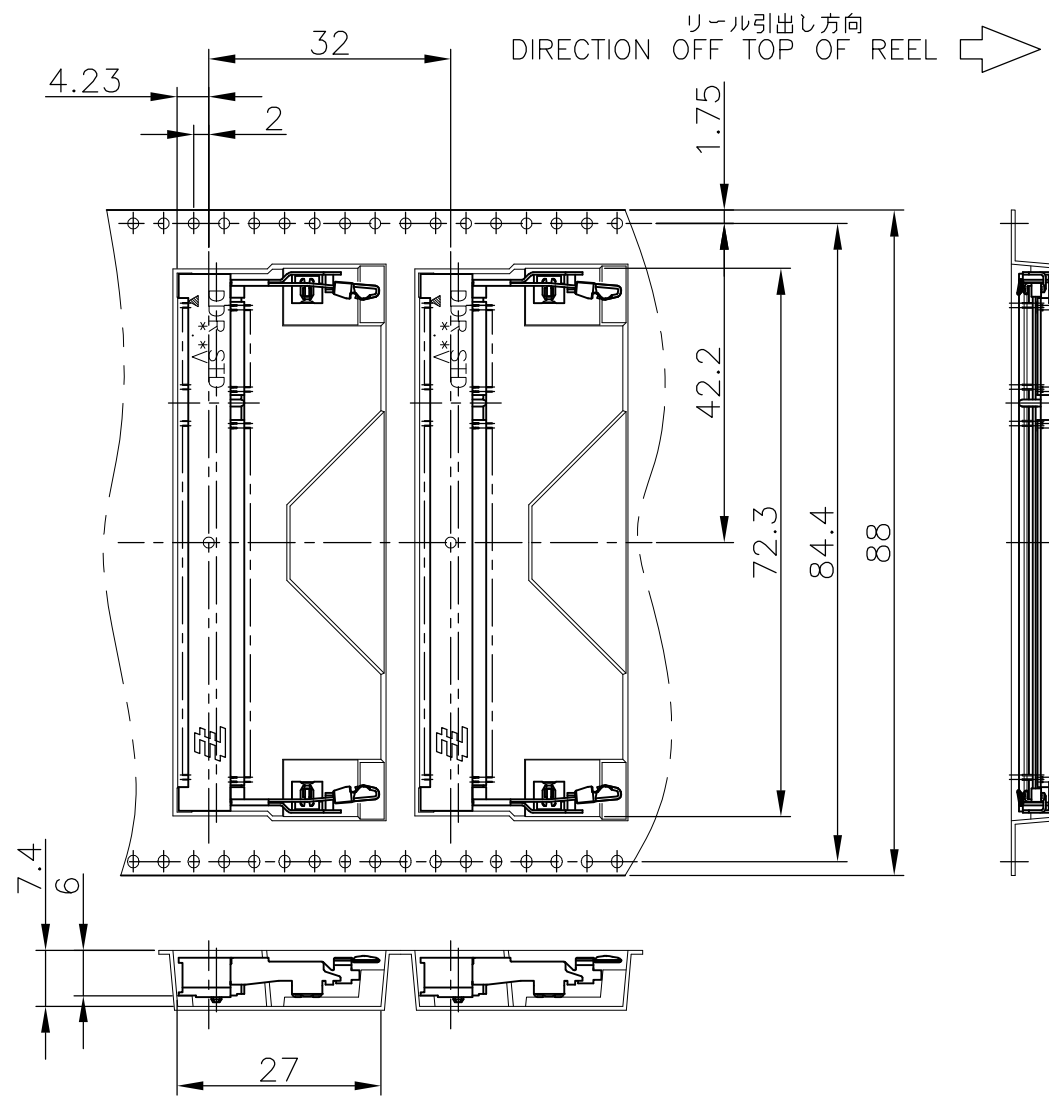

鉛フリー
LEAD FREE

1.8V (DDR2)	150EA/REEL	1565711-4	1565917-4
2.5V (DDR1)	150EA/REEL	1565711-3	1565917-1
POWER SUPPLY (TYPE)	QTY	CONNECTOR P/N	P/N

THIS DRAWING IS A CONTROLLED DOCUMENT.

DWN	T.FUMIKURA	14DEC01
CHK	T.KUSUHARA	14DEC01
APVD	T.KUSUHARA	14DEC01

NAME 名称: T.KUSUHARA

PRODUCT SPEC 製品規格: 108-5701

APPLICATION SPEC 取付適用規格

WEIGHT

CUSTOMER DRAWING

SCALE 尺度: 1:1

SHEET 1 OF 1

REV D2

RESTRICTED TO

SIZE A3

CAGE CODE 00779

DRAWING NO. 1565917

TE Connectivity

EMBOSS ASSEMBLY

DDR1 & DDR2 SODIMM SOCKET 200P

STANDARD PROFILE STANDARD TYPE