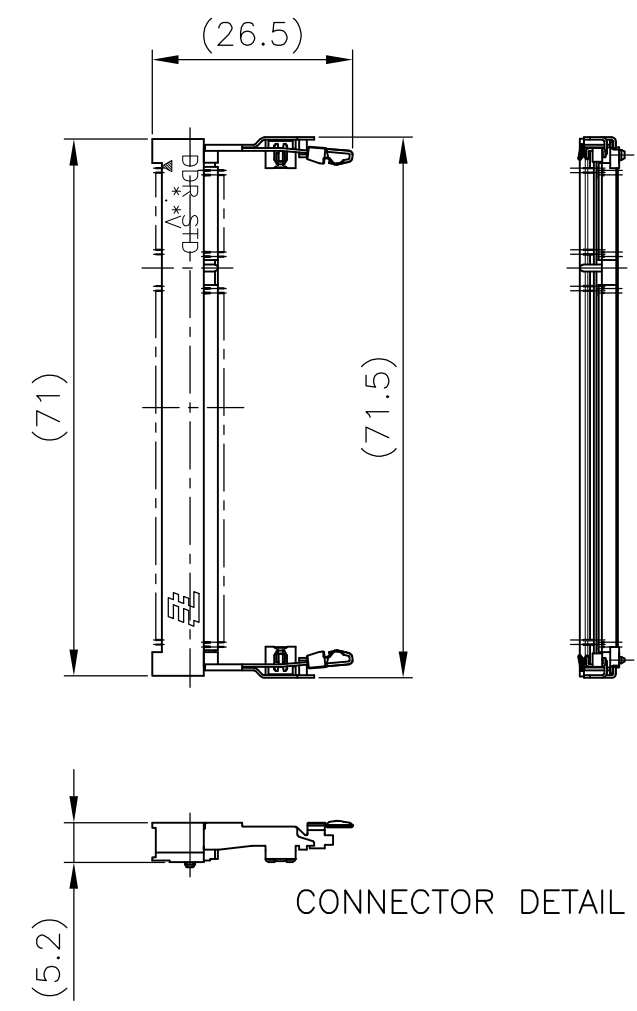

鉛フリー
LEAD FREE

1.8V (DDR2)	150EA/REEL	1565711-4	1565917-4
2.5V (DDR1)	150EA/REEL	1565711-3	1565917-1
POWER SUPPLY (TYPE)	QTY	CONNECTOR P/N	P/N

THIS DRAWING IS A CONTROLLED DOCUMENT.

DWN	T.FUMIKURA	14DEC01
CHK	T.KUSUHARA	14DEC01
APVD	T.KUSUHARA	14DEC01

NAME 名称: T.KUSUHARA

PRODUCT SPEC 製品規格: 108-5701

APPLICATION SPEC 取付適用規格

WEIGHT

CUSTOMER DRAWING

SCALE 尺度: 1:1

SHEET 1 OF 1

REV D2

RESTRICTED TO

SIZE A3

CAGE CODE 00779

DRAWING NO. 1565917

TE Connectivity

EMBOSS ASSEMBLY

DDR1 & DDR2 SODIMM SOCKET 200P

STANDARD PROFILE STANDARD TYPE