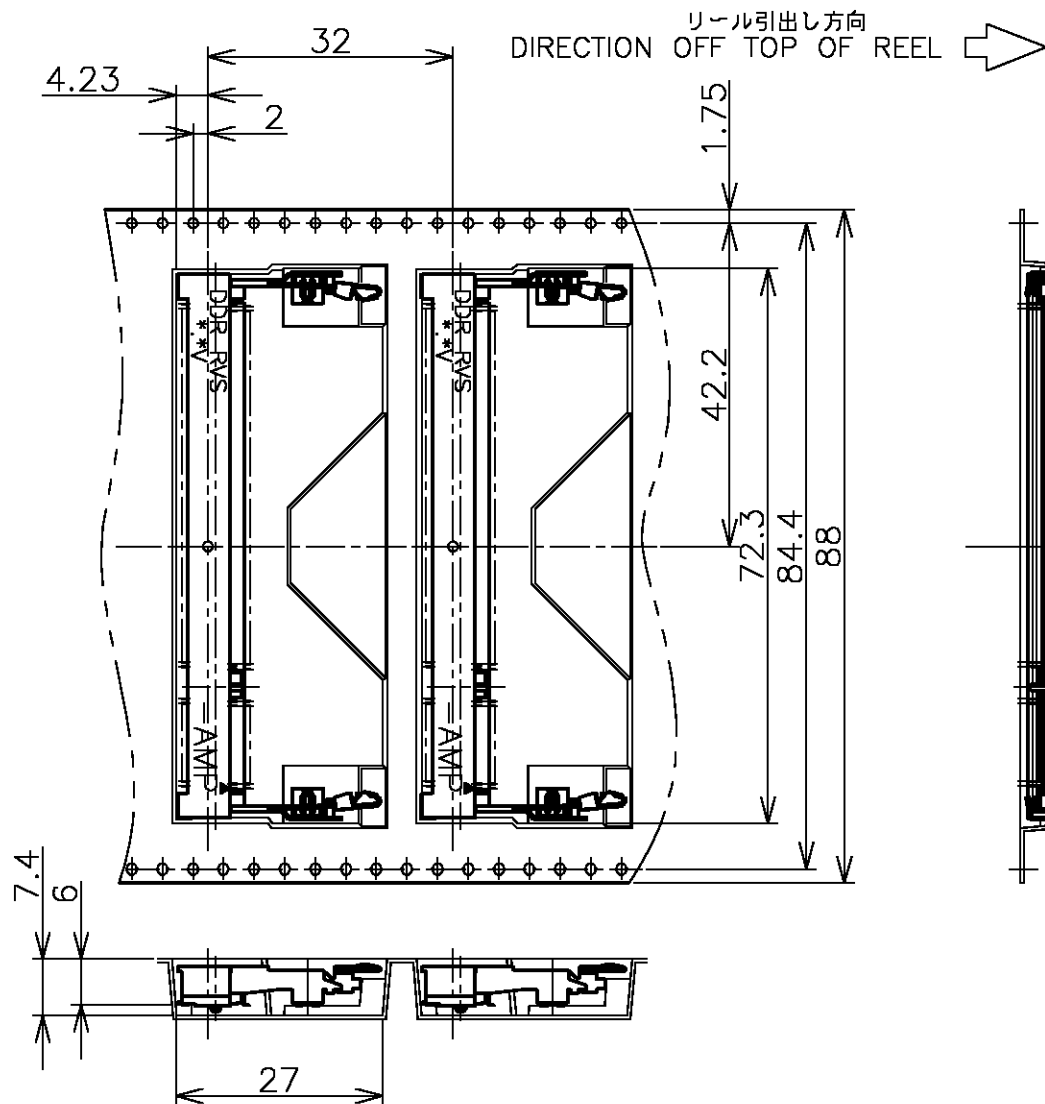

P	LTR	DESCRIPTION	DATE	DWN	APVD
	D	REVISED (FJB0-0954-03)	6JAN04	T.F	H.M

CONNECTOR DETAIL

鉛フリー
LEAD FREE

1.8V (DDR2)	150EA/REEL	1565712-4	1565918-4
2.5V (DDR1)	150EA/REEL	1565712-3	1565918-1
POWER SUPPLY (TYPE)	QTY	CONNECTOR P/N	P/N

THIS DRAWING IS A CONTROLLED DOCUMENT.

DIMENSIONS:
単位: 概
MM

TOLERANCES UNLESS
OTHERWISE SPECIFIED:
一般公差

- 0 PLC ± 0.3
- 1 PLC ± 0.3
- 2 PLC ± 0.3
- 3 PLC ± 0.3
- 4 PLC ± 0.3
- ANGLES ± 5°

MATERIAL
材料

FINISH
仕上

NAME
名称
EMBOSS ASSEMBLY
DDR1 & DDR2 SODIMM SOCKET 200P
STANDARD PROFILE REVERSE TYPE

SIZE CAGE CODE DRAWING NO
番号
A300779 C-1565918

RESTRICTED TO

SCALE 1:1 SHEET 1 OF 1 REV D

X-ON Electronics

Largest Supplier of Electrical and Electronic Components