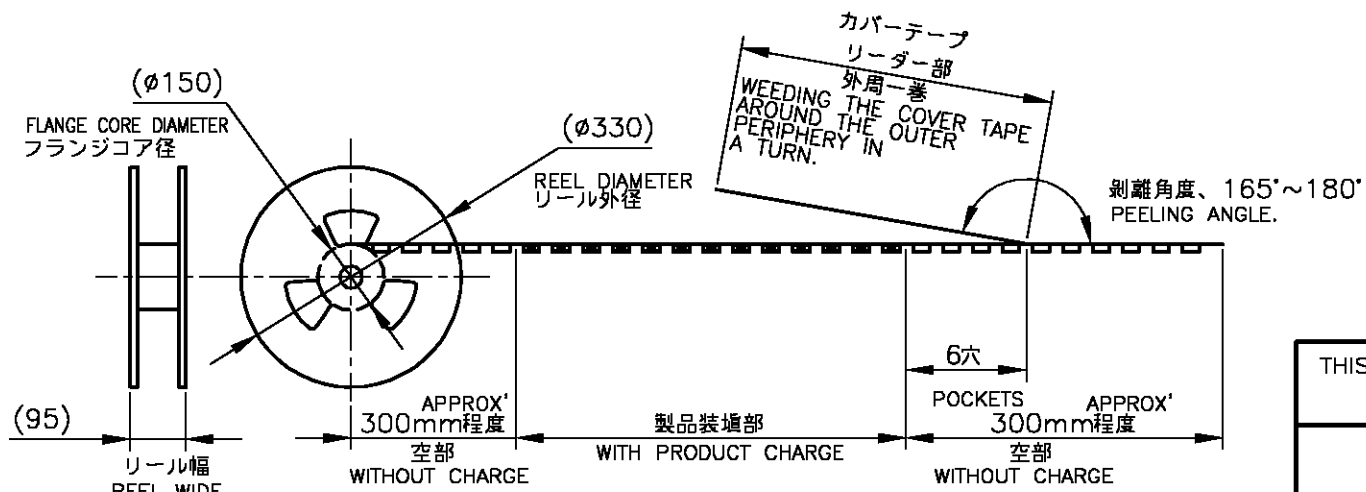

P	LTR	DESCRIPTION	DATE	DWN	APVD
	D	REVISED (FJB0-0954-03)	6JAN04	T.F	H.M

CONNECTOR DETAIL

鉛フリー
LEAD FREE

1.8V (DDR2)	150EA/REEL	1565712-4	1565918-4
2.5V (DDR1)	150EA/REEL	1565712-3	1565918-1
POWER SUPPLY (TYPE)	QTY	CONNECTOR P/N	P/N

THIS DRAWING IS A CONTROLLED DOCUMENT.

DIMENSIONS:
単位: 概
MM

TOLERANCES UNLESS
OTHERWISE SPECIFIED:
一般公差

- 0 PLC ± 0.3
- 1 PLC ± 0.3
- 2 PLC ± 0.3
- 3 PLC ± 0.3
- 4 PLC ± 0.3
- ANGLES ± 5°

MATERIAL
材料

FINISH
仕上

DWN T.FUMIKURA 14DEC01

CHK T.KUSUHARA 14DEC01

APVD T.KUSUHARA 14DEC01

PRODUCT SPEC
製品規格
108-5701

APPLICATION SPEC
取付適用規格

WEIGHT

CUSTOMER DRAWING

tyco Tyco Electronics AMP K.K.
Electronics Kawasaki, Japan

NAME
名称
EMBOSS ASSEMBLY
DDR1 & DDR2 SODIMM SOCKET 200P
STANDARD PROFILE REVERSE TYPE

SIZE CAGE CODE DRAWING NO
番号
A300779 C-1565918

RESTRICTED TO

SCALE 1:1 SHEET 1 OF 1 REV D

X-ON Electronics

Largest Supplier of Electrical and Electronic Components