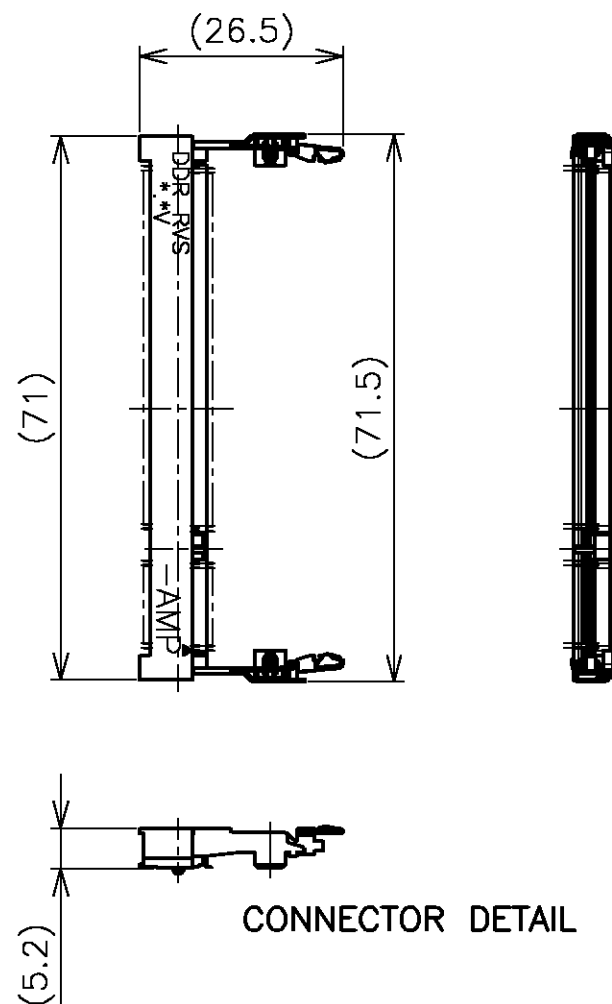

P	LTR	DESCRIPTION	DATE	DWN	APVD
	D	REVISED (FJB0-0954-03)	6JAN04	T.F	H.M

CONNECTOR DETAIL

鉛フリー
LEAD FREE

1.8V (DDR2)	150EA/REEL	1565712-4	1565918-4
2.5V (DDR1)	150EA/REEL	1565712-3	1565918-1
POWER SUPPLY (TYPE)	QTY	CONNECTOR P/N	P/N

THIS DRAWING IS A CONTROLLED DOCUMENT.

DIMENSIONS:
単位: 概
MM

TOLERANCES UNLESS
OTHERWISE SPECIFIED:
一般公差

- 0 PLC ± 0.3
- 1 PLC ± 0.3
- 2 PLC ± 0.3
- 3 PLC ± 0.3
- 4 PLC ± 0.3
- ANGLES ± 5°

MATERIAL
材料

FINISH
仕上

DWN T.FUMIKURA 14DEC01

CHK T.KUSUHARA 14DEC01

APVD T.KUSUHARA 14DEC01

PRODUCT SPEC
製品規格
108-5701

APPLICATION SPEC
取付適用規格

WEIGHT

CUSTOMER DRAWING

tyco Tyco Electronics AMP K.K.
Electronics Kawasaki, Japan

NAME
名称
EMBOSS ASSEMBLY
DDR1 & DDR2 SODIMM SOCKET 200P
STANDARD PROFILE REVERSE TYPE

SIZE CAGE CODE DRAWING NO
番号
A300779 C-1565918

RESTRICTED TO

SCALE 1:1 SHEET 1 OF 1 REV D

X-ON Electronics

Largest Supplier of Electrical and Electronic Components