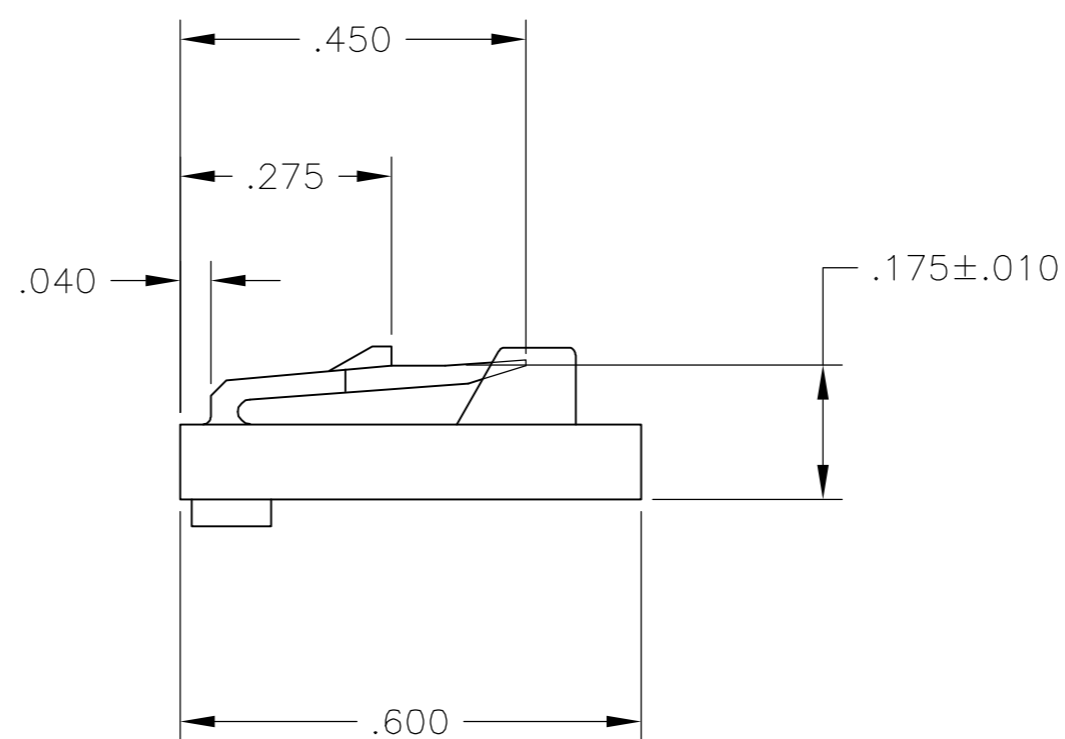

1 MATERIAL: FLAME RETARDANT THERMOPLASTIC. COLOR- BLACK.

DETAIL FOR -1 ONLY  
(3 POSITION)

1.998	1.900	19	20	1571182-2
.298	.200	2	3	1571182-1
C	B	A	NUMBER OF POSITIONS	PART NUMBER

THIS DRAWING IS A CONTROLLED DOCUMENT.		DWN	04FEB02	Tyco Electronics Corporation	
DIMENSIONS: INCHES		R BROWN		Harrisburg, Pa 17105-3608	
TOLERANCES UNLESS OTHERWISE SPECIFIED:		CHK	04FEB02	RECEPTACLE HOUSING, AMPMODU	
0 PLC	± -	J GESFORD		MTE, SINGLE ROW, .100CL	
1 PLC	± -	APVD	04FEB02	POLARIZED WITH LATCH	
2 PLC	± -	J GESFORD		SIZE	CAGE CODE
3 PLC	± .005	PRODUCT SPEC		A2	00779
4 PLC	± -	APPLICATION SPEC		DRAWING NO	RESTRICTED TO
ANGLES	± -	114-25026		C=1571182	-
FINISH	-	WEIGHT	-	SCALE	SHEET
		CUSTOMER DRAWING		4:1	1 OF 1
				REV	B