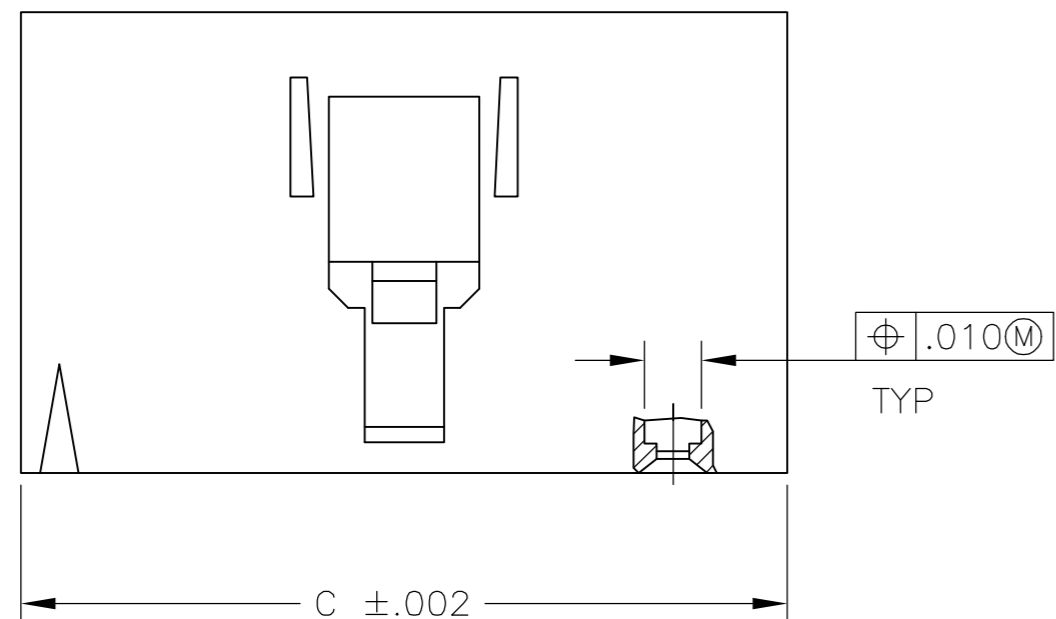

1 MATERIAL: FLAME RETARDANT THERMOPLASTIC. COLOR- BLACK.

DETAIL FOR -1 ONLY  
(3 POSITION)

1.998	1.900	19	20	1571182-2
.298	.200	2	3	1571182-1
C	B	A	NUMBER OF POSITIONS	PART NUMBER

THIS DRAWING IS A CONTROLLED DOCUMENT.		DWN	04FEB02	Tyco Electronics Corporation	
DIMENSIONS: INCHES		R BROWN		Harrisburg, Pa 17105-3608	
TOLERANCES UNLESS OTHERWISE SPECIFIED:		CHK	04FEB02	RECEPTACLE HOUSING, AMPMODU	
0 PLC	± -	J GESFORD		MTE, SINGLE ROW, .100CL	
1 PLC	± -	APVD	04FEB02	POLARIZED WITH LATCH	
2 PLC	± -	J GESFORD		SIZE	CAGE CODE
3 PLC	± .005	PRODUCT SPEC		A2	00779
4 PLC	± -	APPLICATION SPEC		DRAWING NO	RESTRICTED TO
ANGLES	± -	114-25026		C=1571182	-
FINISH	-	WEIGHT	-	SCALE	SHEET
		CUSTOMER DRAWING		4:1	1 OF 1
				REV	B