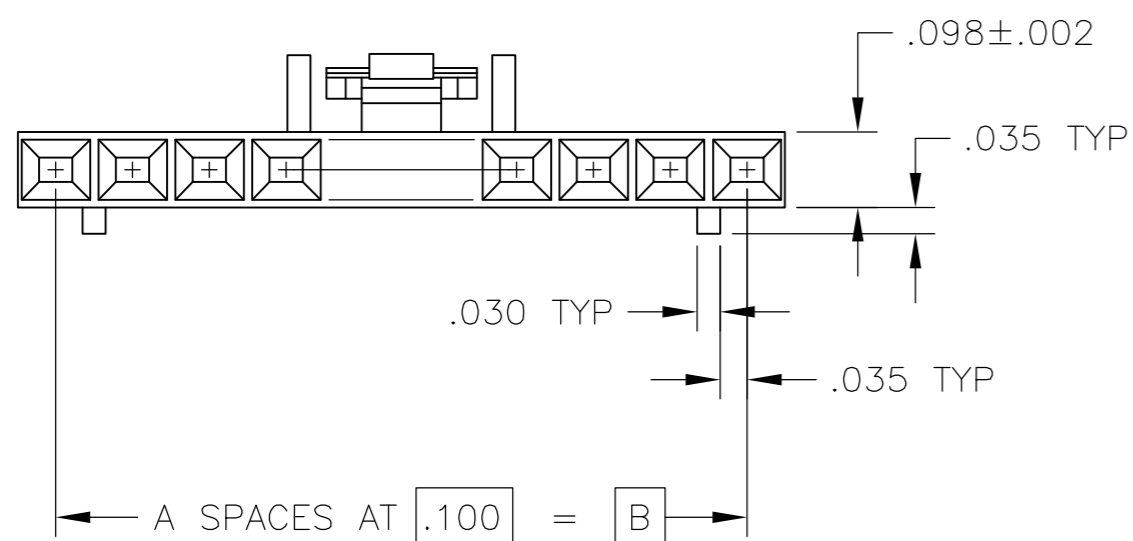

1 MATERIAL: FLAME RETARDANT THERMOPLASTIC. COLOR- BLACK.

DETAIL FOR -1 ONLY  
(3 POSITION)

1.998	1.900	19	20	1571182-2
.298	.200	2	3	1571182-1
C	B	A	NUMBER OF POSITIONS	PART NUMBER

THIS DRAWING IS A CONTROLLED DOCUMENT.		DWN	04FEB02	Tyco Electronics Corporation	
DIMENSIONS: INCHES		R BROWN		Harrisburg, Pa 17105-3608	
TOLERANCES UNLESS OTHERWISE SPECIFIED:		CHK	04FEB02	RECEPTACLE HOUSING, AMPMODU	
0 PLC	± -	J GESFORD		MTE, SINGLE ROW, .100CL	
1 PLC	± -	APVD	04FEB02	POLARIZED WITH LATCH	
2 PLC	± -	J GESFORD		SIZE	CAGE CODE
3 PLC	± .005	PRODUCT SPEC		A2	00779
4 PLC	± -	APPLICATION SPEC		DRAWING NO	RESTRICTED TO
ANGLES	± -	114-25026		C=1571182	-
FINISH	-	WEIGHT	-	SCALE	SHEET
		CUSTOMER DRAWING		4:1	1 OF 1
				REV	B