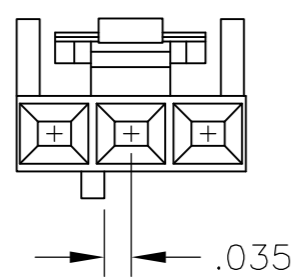

1 MATERIAL: FLAME RETARDANT THERMOPLASTIC. COLOR- BLACK.

DETAIL FOR -1 ONLY  
(3 POSITION)

1.998	1.900	19	20	1571182-2
.298	.200	2	3	1571182-1
C	B	A	NUMBER OF POSITIONS	PART NUMBER

THIS DRAWING IS A CONTROLLED DOCUMENT.		DWN	04FEB02	Tyco Electronics Corporation	
DIMENSIONS: INCHES		R BROWN		Harrisburg, Pa 17105-3608	
TOLERANCES UNLESS OTHERWISE SPECIFIED:		CHK	04FEB02	RECEPTACLE HOUSING, AMPMODU	
0 PLC	± -	J GESFORD		MTE, SINGLE ROW, .100CL	
1 PLC	± -	APVD	04FEB02	POLARIZED WITH LATCH	
2 PLC	± -	J GESFORD		SIZE	CAGE CODE
3 PLC	± .005	PRODUCT SPEC		A2	00779
4 PLC	± -	APPLICATION SPEC		DRAWING NO	RESTRICTED TO
ANGLES	± -	114-25026		C=1571182	-
FINISH	-	WEIGHT	-	SCALE	SHEET
		CUSTOMER DRAWING		4:1	1 OF 1
				REV	B