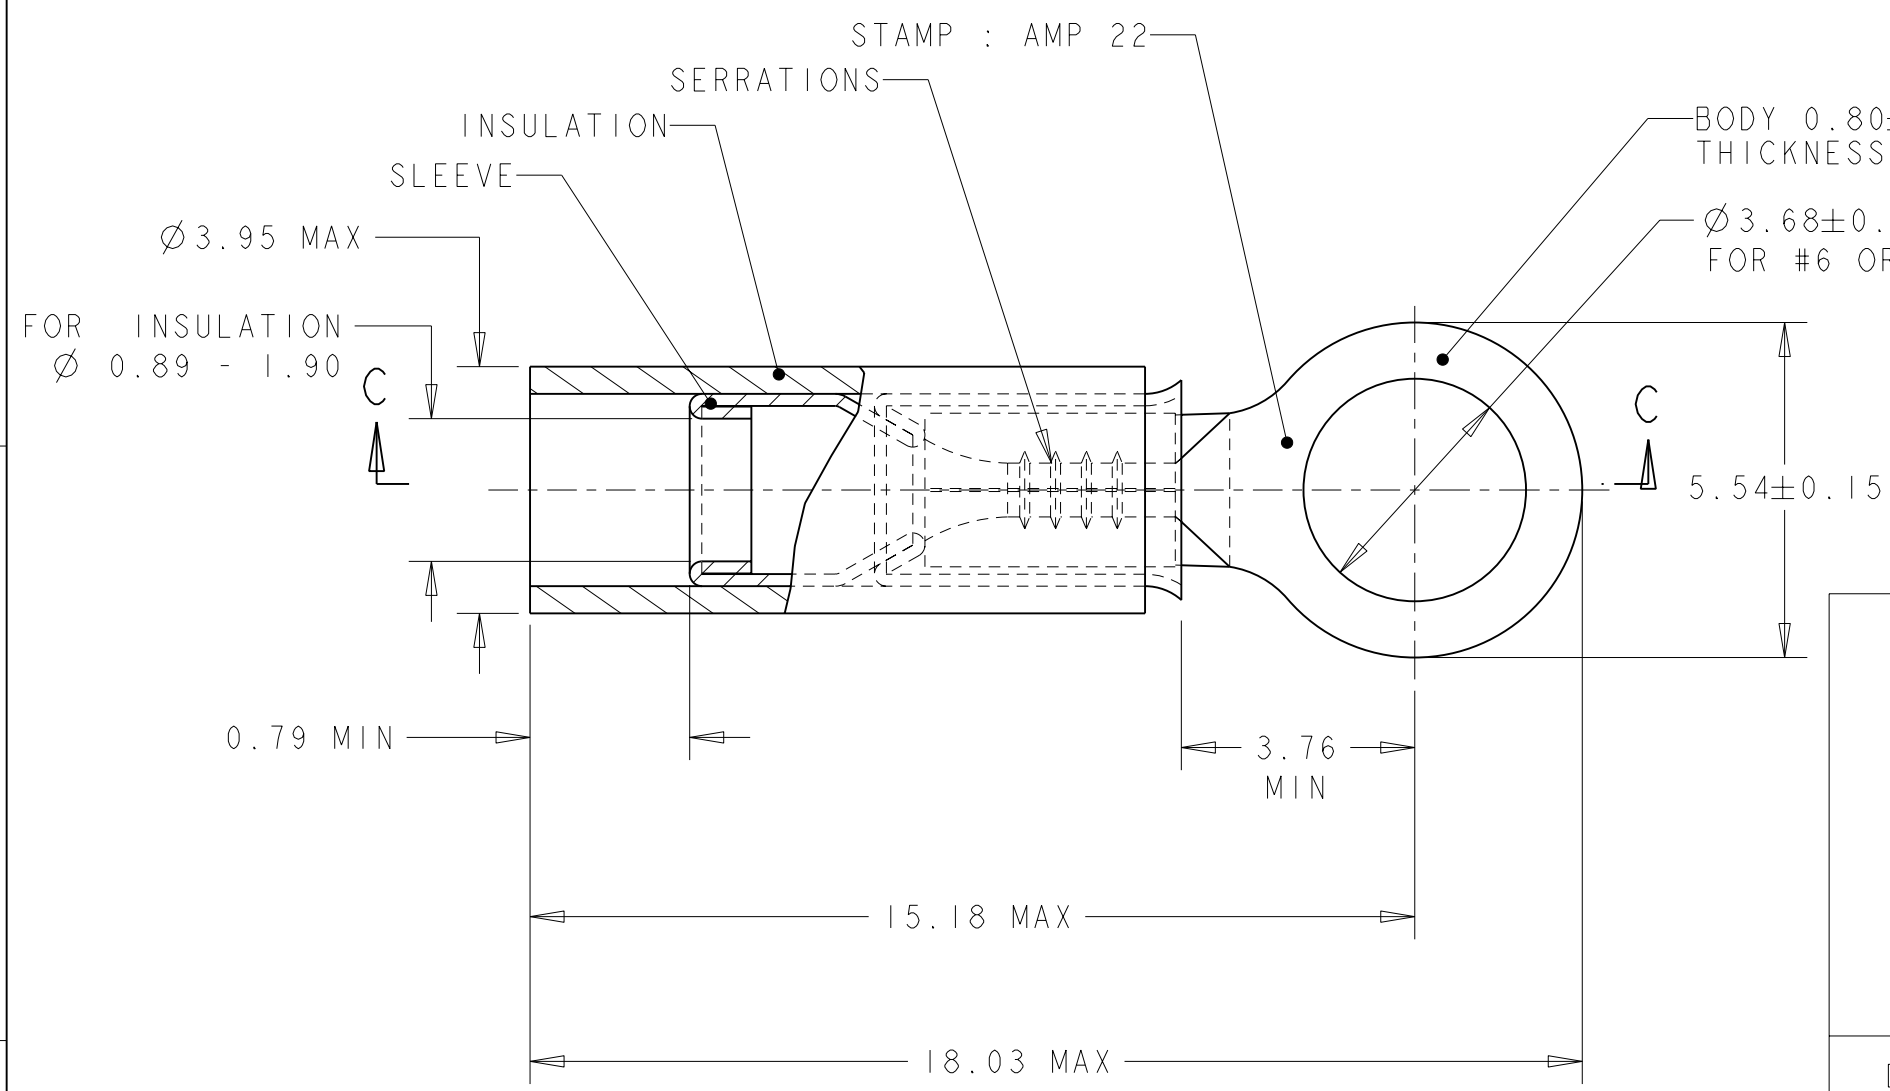

COUPE C - C

SCALE 3:1

WIRE TERMINAL	1577617-1	BODY : COPPER ANNEALED FINISH : NICKEL PLATED
		SLEEVE : COPPER ANNEALED FINISH : NICKEL PLATED
		INSULATION : PEEK COLOR : BROWN
DESCRIPTION	PART NUMBER	MATERIAL & FINISH

THIS DRAWING IS A CONTROLLED DOCUMENT FOR TYCO ELECTRONICS CORPORATION. IT IS SUBJECT TO CHANGE AND THE CONTROLLING ENGINEERING ORGANIZATION SHOULD BE CONTACTED FOR THE LATEST REVISION.		DWN	09DEC2005	 TYCO ELECTRONICS France SAS BP 30039, 95301 CERGY-PONTOISE Cedex	
DIMENSIONS: mm		CHK	09DEC2005		
TOLERANCES UNLESS OTHERWISE SPECIFIED:		APVD	09DEC2005		
0 PLC ±- 1 PLC ±0.3 2 PLC ±- 3 PLC ±- 4 PLC ±- ANGLES ±5 FINISH SEE TABLE		NAME	Y. PETRONIN		
MATERIAL	SEE TABLE	PRODUCT SPEC	108-15356	TERMINAL, PEEK PIDG STRATO, 24-22 AWG	
		APPLICATION SPEC	114-15102	SIZE	A3
		WEIGHT	0,52 gr	CAGE CODE	-
		CUSTOMER DRAWING		DRAWING NO	1577617
				RESTRICTED TO	-
				SCALE	8:1
				SHEET	1 OF 1
				REV	B