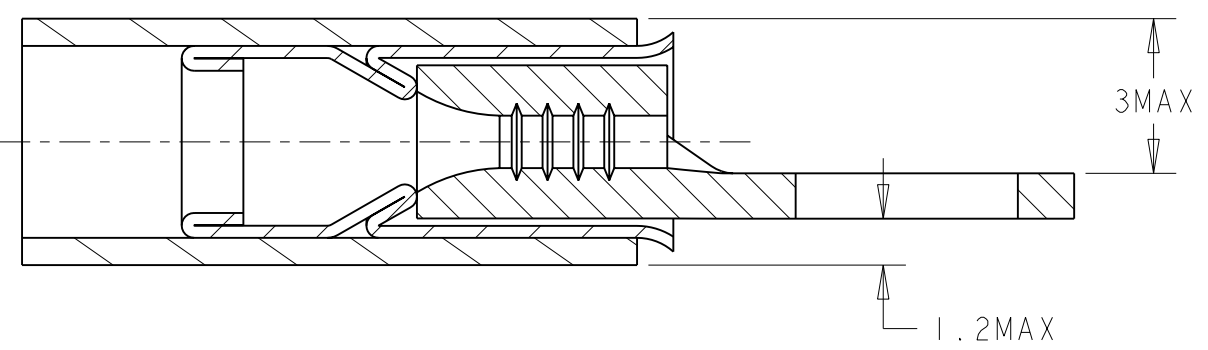

COUPE C - C

SCALE 3:1

WIRE TERMINAL	1577617-1	BODY : COPPER ANNEALED FINISH : NICKEL PLATED
		SLEEVE : COPPER ANNEALED FINISH : NICKEL PLATED
		INSULATION : PEEK COLOR : BROWN
DESCRIPTION	PART NUMBER	MATERIAL & FINISH

THIS DRAWING IS A CONTROLLED DOCUMENT FOR TYCO ELECTRONICS CORPORATION. IT IS SUBJECT TO CHANGE AND THE CONTROLLING ENGINEERING ORGANIZATION SHOULD BE CONTACTED FOR THE LATEST REVISION.		DWN	09DEC2005	 TYCO ELECTRONICS France SAS BP 30039, 95301 CERGY-PONTOISE Cedex	
DIMENSIONS: mm		CHK	09DEC2005		
TOLERANCES UNLESS OTHERWISE SPECIFIED:		APVD	09DEC2005		
0 PLC ±- 1 PLC ±0.3 2 PLC ±- 3 PLC ±- 4 PLC ±- ANGLES ±5 FINISH SEE TABLE		NAME	Y. PETRONIN		
MATERIAL	SEE TABLE	PRODUCT SPEC	108-15356	TERMINAL, PEEK PIDG STRATO, 24-22 AWG	
		APPLICATION SPEC	114-15102	SIZE	A3
		WEIGHT	0,52 gr	CAGE CODE	-
		CUSTOMER DRAWING		DRAWING NO	1577617
				RESTRICTED TO	-
				SCALE	8:1
				SHEET	1 OF 1
				REV	B