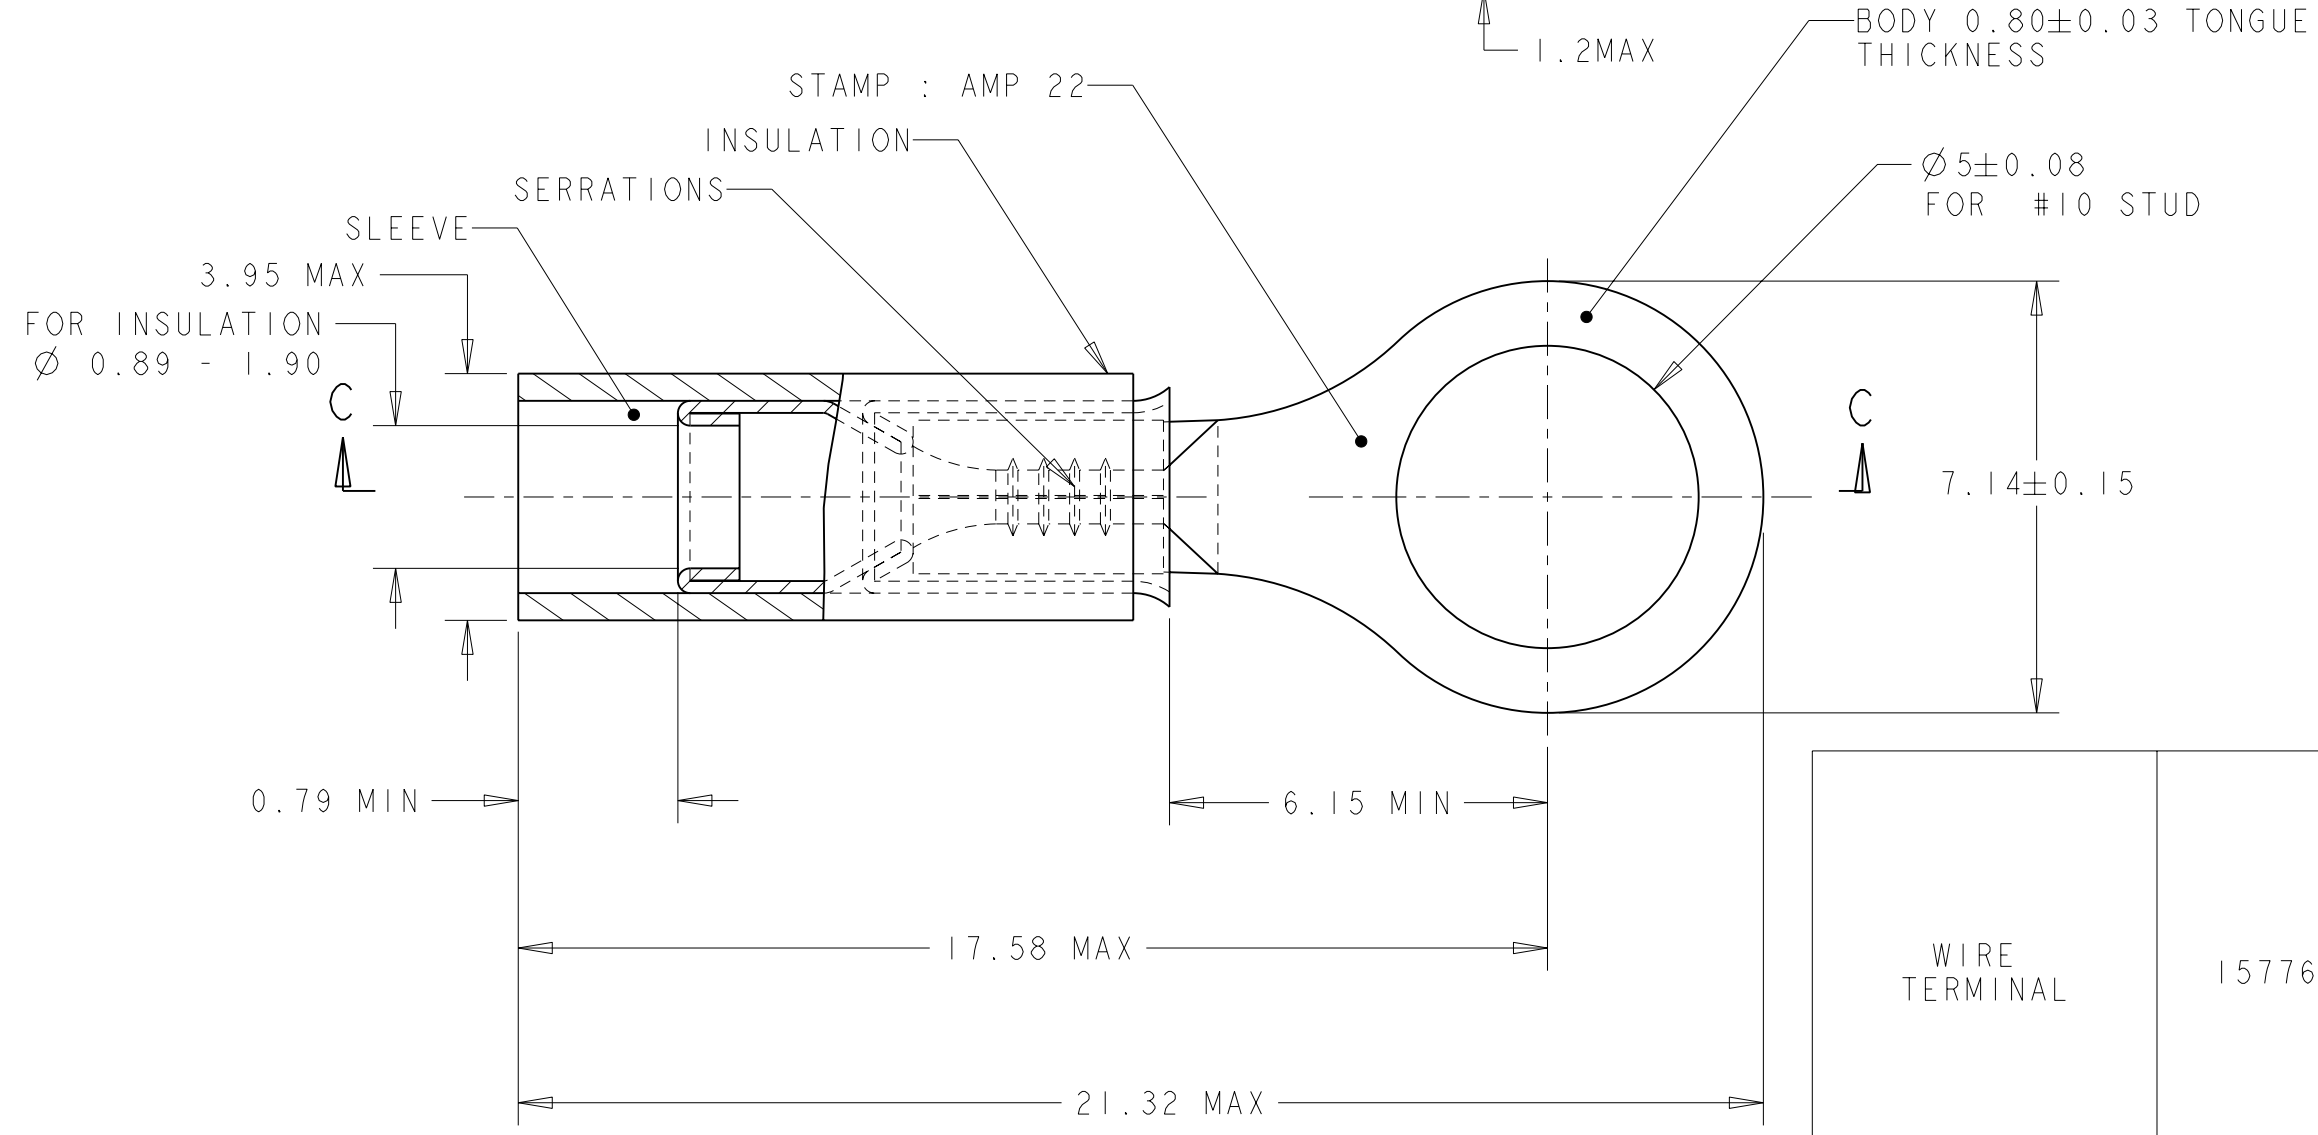

COUPE C-C

SCALE 3:1

WIRE TERMINAL	1577621-1	BODY : COPPER ANNEALED FINISH : NICKEL PLATED
		SLEEVE : COPPER ANNEALED FINISH : NICKEL PLATED
		INSULATION : PEEK COLOR : BROWN
DESCRIPTION	PART NUMBER	MATERIAL & FINISH

<small>THIS DRAWING IS A CONTROLLED DOCUMENT FOR TYCO ELECTRONICS CORPORATION          IT IS SUBJECT TO CHANGE AND THE CONTROLLING ENGINEERING ORGANIZATION          SHOULD BE CONTACTED FOR THE LATEST REVISION.</small>		DWN JJ. DESPRETZ 18OCT2005		TYCO ELECTRONICS France SAS	
DIMENSIONS: mm 		CHK G. ROBERT 18OCT2005		BP 30039, 95301 CERGY-PONTOISE Cedex	
TOLERANCES UNLESS OTHERWISE SPECIFIED: 0 PLC ±- 1 PLC ±0.30 2 PLC ±- 3 PLC ±- 4 PLC ±- ANGLES ±5 FINISH SEE TABLE		APVD Y. PETRONIN 18OCT2005	NAME	TERMINAL, PEEK PIDG STRATO, 24-22 AWG	
MATERIAL SEE TABLE		PRODUCT SPEC 108-15356	SIZE	CAGE CODE	DRAWING NO
		APPLICATION SPEC 114-15102	A3	00779	1577621
		WEIGHT 0,61 gr	RESTRICTED TO		
		CUSTOMER DRAWING	SCALE 8:1	SHEET 1	OF 1 REV B