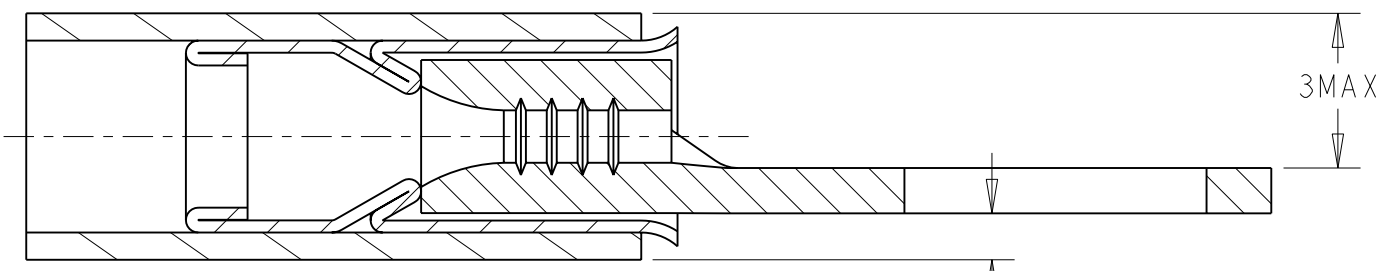

COUPE C-C

SCALE 3:1

WIRE TERMINAL	1577621-1	BODY : COPPER ANNEALED FINISH : NICKEL PLATED
		SLEEVE : COPPER ANNEALED FINISH : NICKEL PLATED
		INSULATION : PEEK COLOR : BROWN
DESCRIPTION	PART NUMBER	MATERIAL & FINISH

<small>THIS DRAWING IS A CONTROLLED DOCUMENT FOR TYCO ELECTRONICS CORPORATION          IT IS SUBJECT TO CHANGE AND THE CONTROLLING ENGINEERING ORGANIZATION          SHOULD BE CONTACTED FOR THE LATEST REVISION.</small>		DWN JJ. DESPRETZ 18OCT2005		TYCO ELECTRONICS France SAS	
DIMENSIONS: mm 		CHK G. ROBERT 18OCT2005		BP 30039, 95301 CERGY-PONTOISE Cedex	
TOLERANCES UNLESS OTHERWISE SPECIFIED: 0 PLC ±- 1 PLC ±0.30 2 PLC ±- 3 PLC ±- 4 PLC ±- ANGLES ±5 FINISH SEE TABLE		APVD Y. PETRONIN 18OCT2005	NAME	TERMINAL, PEEK PIDG STRATO, 24-22 AWG	
MATERIAL SEE TABLE		PRODUCT SPEC 108-15356	SIZE	CAGE CODE	DRAWING NO
		APPLICATION SPEC 114-15102	A3	00779	1577621
		WEIGHT 0,61 gr	RESTRICTED TO		
		CUSTOMER DRAWING	SCALE 8:1	SHEET 1	OF 1 REV B