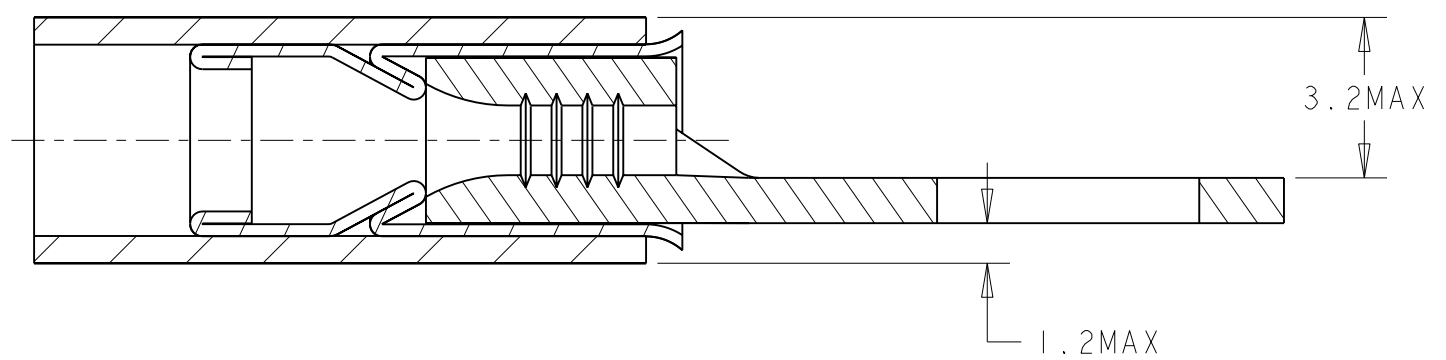

COUPE C-C

SCALE 3:1

WIRE TERMINAL	1577623-1	BODY : COPPER ANNEALED FINISH : NICKEL PLATED
		SLEEVE : COPPER ANNEALED FINISH : NICKEL PLATED
		INSULATION : PEEK COLOR : GREY
DESCRIPTION	PART NUMBER	MATERIAL & FINISH

THIS DRAWING IS A CONTROLLED DOCUMENT FOR TYCO ELECTRONICS CORPORATION IT IS SUBJECT TO CHANGE AND THE CONTROLLING ENGINEERING ORGANIZATION SHOULD BE CONTACTED FOR THE LATEST REVISION.

DIMENSIONS: mm	TOLERANCES UNLESS OTHERWISE SPECIFIED:
	0 PLC ±-
	1 PLC ±0.3
	2 PLC ±-
	3 PLC ±-
	4 PLC ±-
	ANGLES ±5
MATERIAL SEE TABLE	FINISH SEE TABLE

DWN JJ. DESPRETZ 02NOV2005		TYCO ELECTRONICS France SAS	
CHK G. ROBERT 02NOV2005		BP 30039, 95301 CERGY-PONTOISE Cedex	
APVD Y. PETRONIN 02NOV2005		NAME	
PRODUCT SPEC 108-15356		TERMINAL, PEEK PIDG STRATO, 20 AWG	
APPLICATION SPEC 114-15102	SIZE	CAGE CODE	DRAWING NO
WEIGHT 0,69 gr	A300779	C=1577623	RESTRICTED TO
CUSTOMER DRAWING	SCALE 8:1	SHEET 1 OF 1	REV B