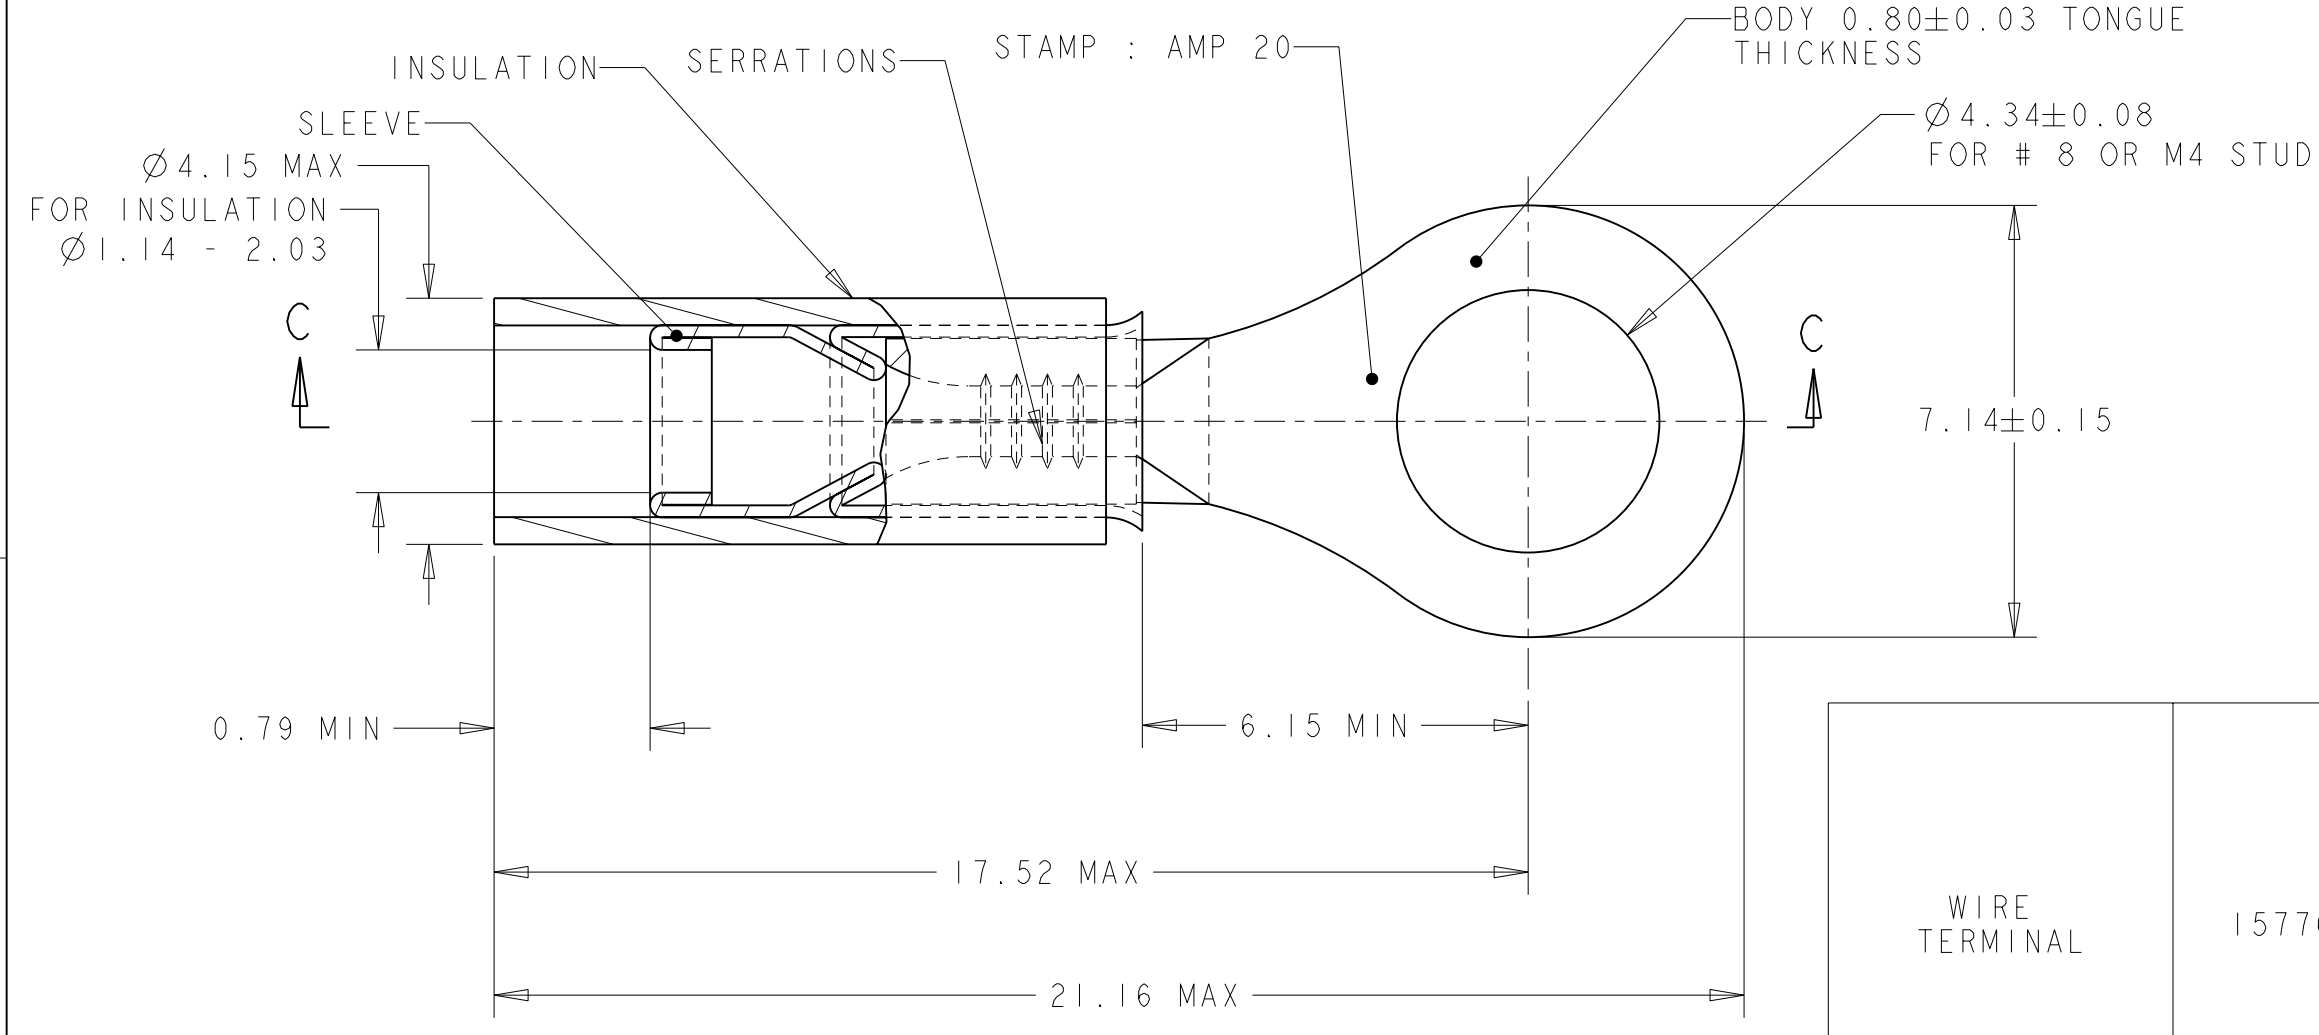

COUPE C-C

SCALE 3:1

WIRE TERMINAL	1577623-1	BODY : COPPER ANNEALED FINISH : NICKEL PLATED
		SLEEVE : COPPER ANNEALED FINISH : NICKEL PLATED
		INSULATION : PEEK COLOR : GREY
DESCRIPTION	PART NUMBER	MATERIAL & FINISH

THIS DRAWING IS A CONTROLLED DOCUMENT FOR TYCO ELECTRONICS CORPORATION IT IS SUBJECT TO CHANGE AND THE CONTROLLING ENGINEERING ORGANIZATION SHOULD BE CONTACTED FOR THE LATEST REVISION.

DIMENSIONS: mm	TOLERANCES UNLESS OTHERWISE SPECIFIED:
	0 PLC ±-
	1 PLC ±0.3
	2 PLC ±-
	3 PLC ±-
	4 PLC ±-
	ANGLES ±5
MATERIAL SEE TABLE	FINISH SEE TABLE

DWN JJ. DESPRETZ 02NOV2005		TYCO ELECTRONICS France SAS	
CHK G. ROBERT 02NOV2005		BP 30039, 95301 CERGY-PONTOISE Cedex	
APVD Y. PETRONIN 02NOV2005		NAME	
PRODUCT SPEC 108-15356		TERMINAL, PEEK PIDG STRATO, 20 AWG	
APPLICATION SPEC 114-15102	SIZE	CAGE CODE	DRAWING NO
WEIGHT 0,69 gr	A300779	C=1577623	RESTRICTED TO
CUSTOMER DRAWING	SCALE 8:1	SHEET 1 OF 1	REV B