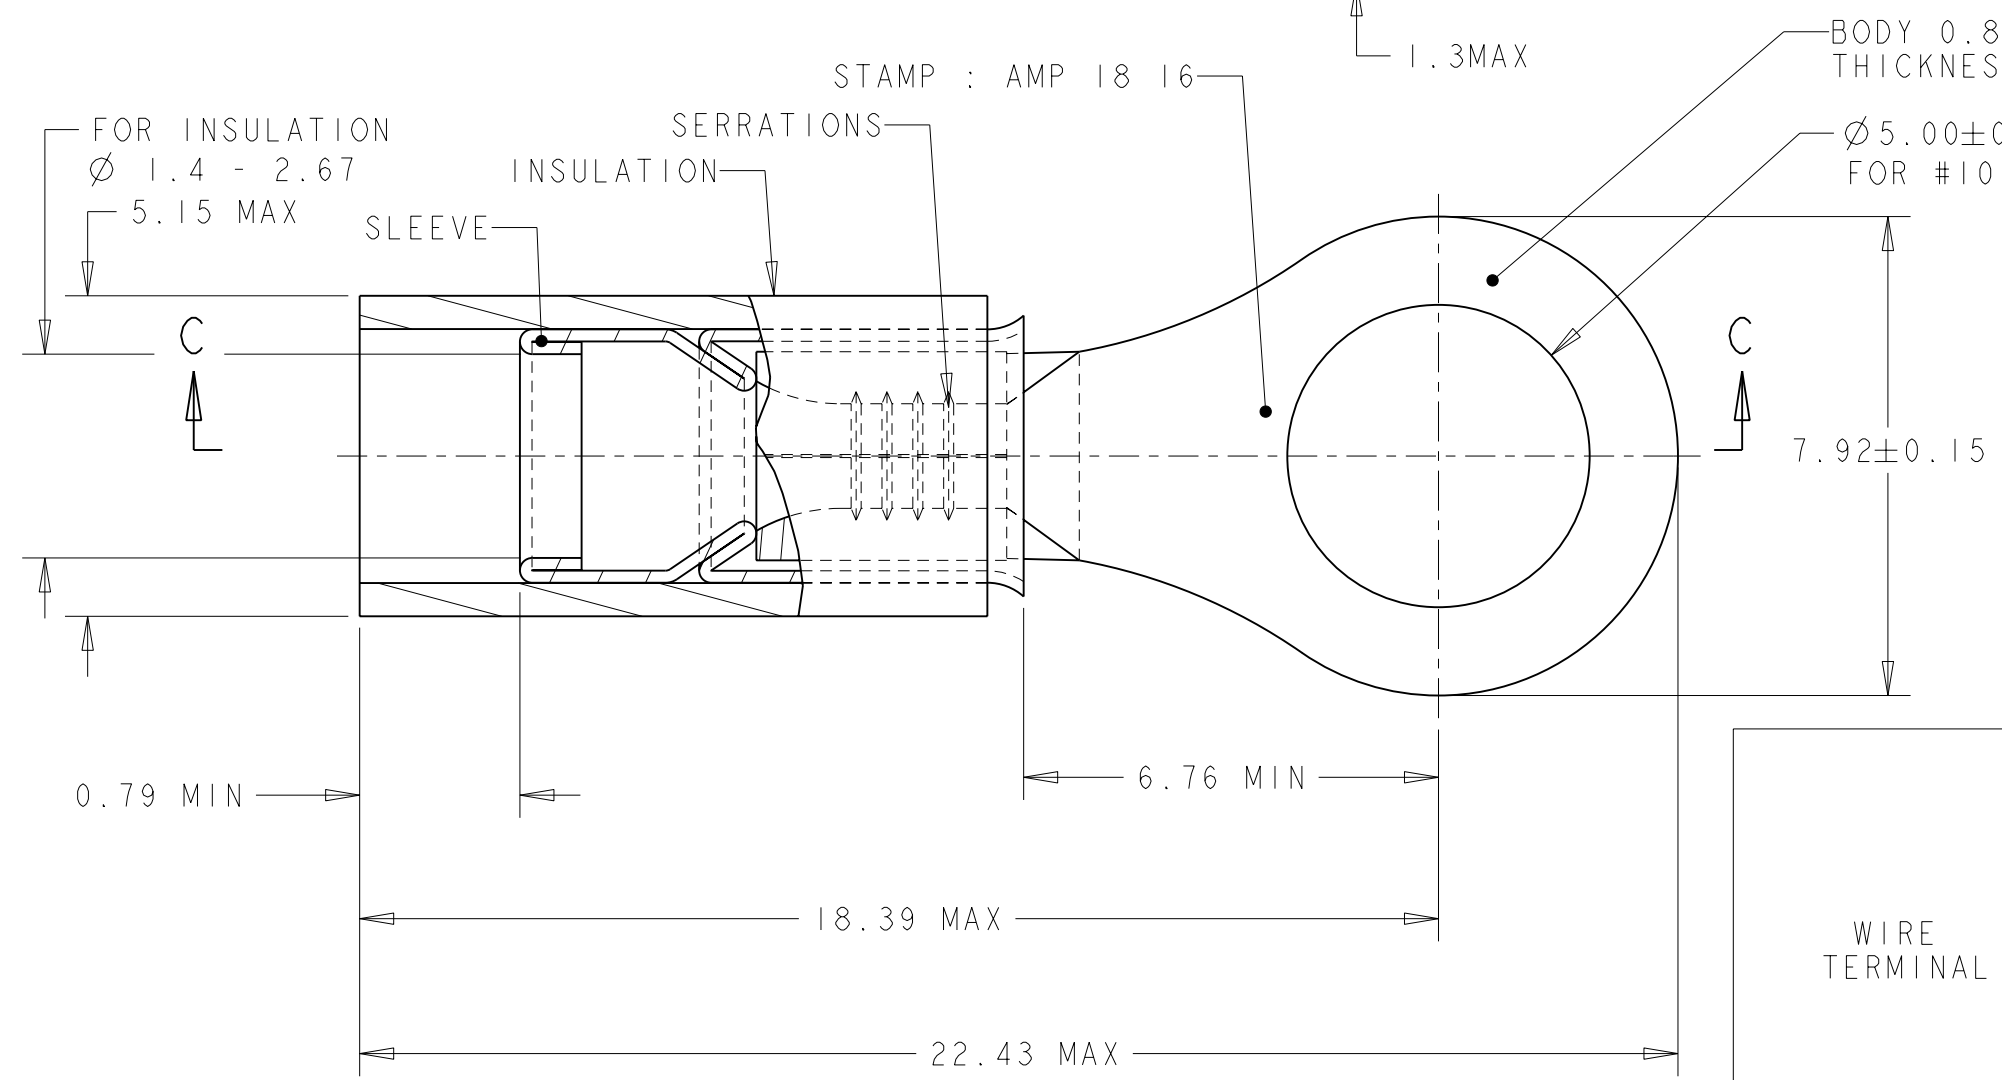

D

D

SCALE 3:1

WIRE TERMINAL	1577633-1	BODY : COPPER ANNEALED FINISH : NICKEL PLATED
		SLEEVE : COPPER ANNEALED FINISH : NICKEL PLATED
		INSULATION : PEEK COLOR : ORANGE
DESCRIPTION	PART NUMBER	MATERIAL & FINISH

<small>THIS DRAWING IS A CONTROLLED DOCUMENT FOR TYCO ELECTRONICS CORPORATION IT IS SUBJECT TO CHANGE AND THE CONTROLLING ENGINEERING ORGANIZATION SHOULD BE CONTACTED FOR THE LATEST REVISION.</small>		DWN	22FEB2006	Tyco Electronics France SAS 95300 Pontoise, France					
DIMENSIONS: mm		CHK	22FEB2006						
TOLERANCES UNLESS OTHERWISE SPECIFIED: 0 PLC ±- 1 PLC ±0.3 2 PLC ±- 3 PLC ±- 4 PLC ±- ANGLES ±5		APVD	22FEB2006						
MATERIAL SEE TABLE		FINISH	SEE TABLE						
		PRODUCT SPEC	108-15356	NAME TERMINAL, PEEK PIDG STRATO, 18-16 AWG					
APPLICATION SPEC 114-15102		WEIGHT	0,91 gr						
CUSTOMER DRAWING		SIZE	A3	CAGE CODE	00779	DRAWING NO	1577633	RESTRICTED TO	-
		SCALE	8:1	SHEET	1	OF	1	REV	B