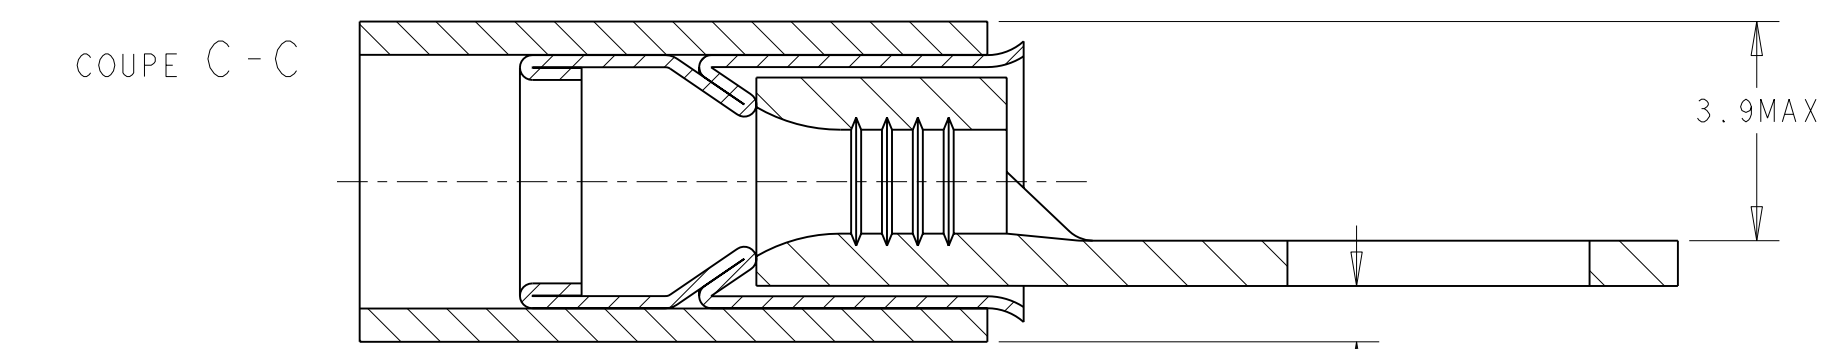

D

D

SCALE 3:1

WIRE TERMINAL	1577633-1	BODY : COPPER ANNEALED FINISH : NICKEL PLATED
		SLEEVE : COPPER ANNEALED FINISH : NICKEL PLATED
		INSULATION : PEEK COLOR : ORANGE
DESCRIPTION	PART NUMBER	MATERIAL & FINISH