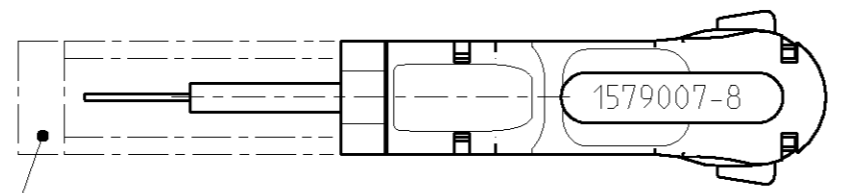

COVER SLIDE  
Schutzschieber

!! ONLY FOR SECONDARY UNLOCKING !!  
 Nur fuer Sekundaerentriegelung !!

FOR CONTACTS: MLK 1.2 / HOUSING 1-1534205-1  
 MCP 1.2

<small>THIS DRAWING IS A CONTROLLED DOCUMENT FOR TYCO ELECTRONICS CORPORATION          IT IS SUBJECT TO CHANGE AND THE CONTROLLING ENGINEERING ORGANIZATION          SHOULD BE CONTACTED FOR THE LATEST REVISION.</small>		DWN 04FEB2004 J. ZAJICEK		<b>tyco</b> tyco Electronics AMP GmbH <b>Electronics</b> D - 64625 Bensheim	
DIMENSIONS: mm		TOLERANCES UNLESS OTHERWISE SPECIFIED: 0 PLC ± 1 PLC ± 2 PLC ± 3 PLC ± 4 PLC ± ANGLES ±1°		NAME EXTRACTION TOOL Entriegelungswerkzeug	
		MATERIAL . FINISH -		PRODUCT SPEC - APPLICATION SPEC - WEIGHT -	
		CUSTOMER DRAWING		SIZE A3 CAGE CODE 00779 DRAWING NO C=1579007-8 RESTRICTED TO - SCALE 1:1 SHEET 1 OF 1 REV A	