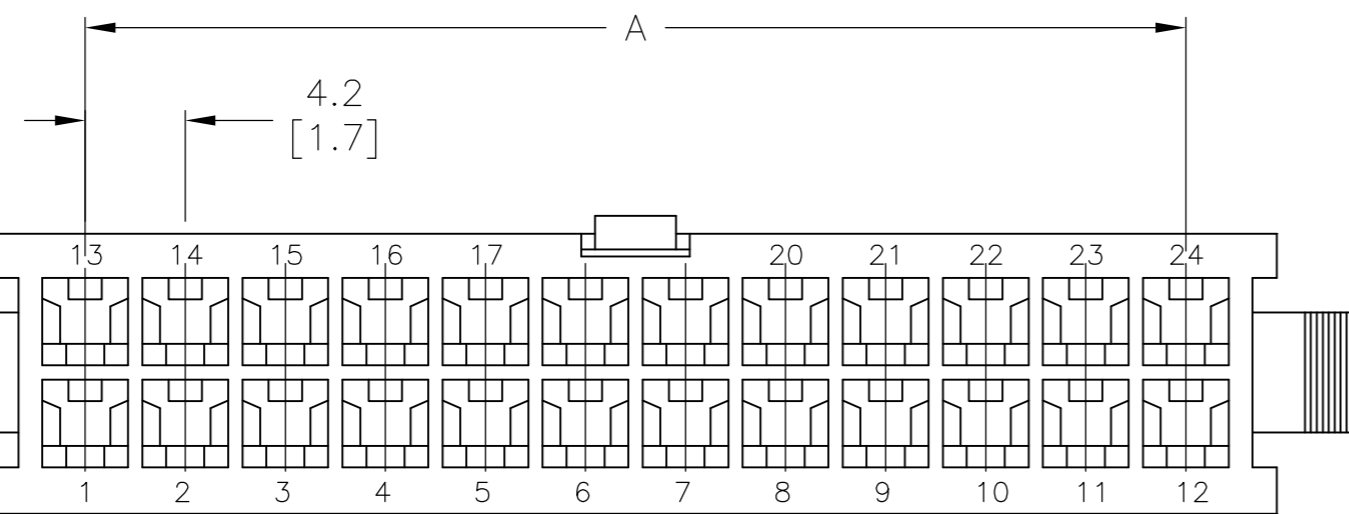

- 1 NYLON, UL94V-V0.
- 2 PANEL MUST BE PUNCHED SO THAT THE HOUSING ENTERS THE PANEL IN THE SAME DIRECTION AS THE PUNCH.

52.00[2.047]	51.60[2.031]	46.2[1.82]	24	2-1586018-4
47.80[1.882]	47.40[1.866]	42.0[1.65]	22	2-1586018-2
43.60[1.717]	43.20[1.701]	37.8[1.49]	20	2-1586018-0
39.40[1.551]	39.00[1.535]	33.6[1.32]	18	1-1586018-8
35.20[1.386]	34.80[1.370]	29.4[1.16]	16	1-1586018-6
31.00[1.220]	30.60[1.205]	25.2[.99]	14	1-1586018-4
26.80[1.055]	26.40[1.039]	21.0[.83]	12	1-1586018-2
22.60[.889]	22.20[.874]	16.8[.66]	10	1-1586018-0
18.40[.724]	18.00[.709]	12.6[.50]	8	1586018-8
14.20[.559]	13.80[.543]	8.4[.33]	6	1586018-6
10.00[.394]	9.60[.378]	4.2[.17]	4	1586018-4
5.80[.223]	5.40[.213]	--	2	1586018-2
DIM C	DIM B	DIM A	POS	PART NUMBER

THIS DRAWING IS A CONTROLLED DOCUMENT.

DIMENSIONS: mm [INCHES]

TOLERANCES UNLESS OTHERWISE SPECIFIED:

0 PLC	± -
1 PLC	± 0.4 [.02]
2 PLC	± 0.25 [.010]
3 PLC	± 0.150 [.0059]
4 PLC	± -
ANGLES	± -
FINISH	± -