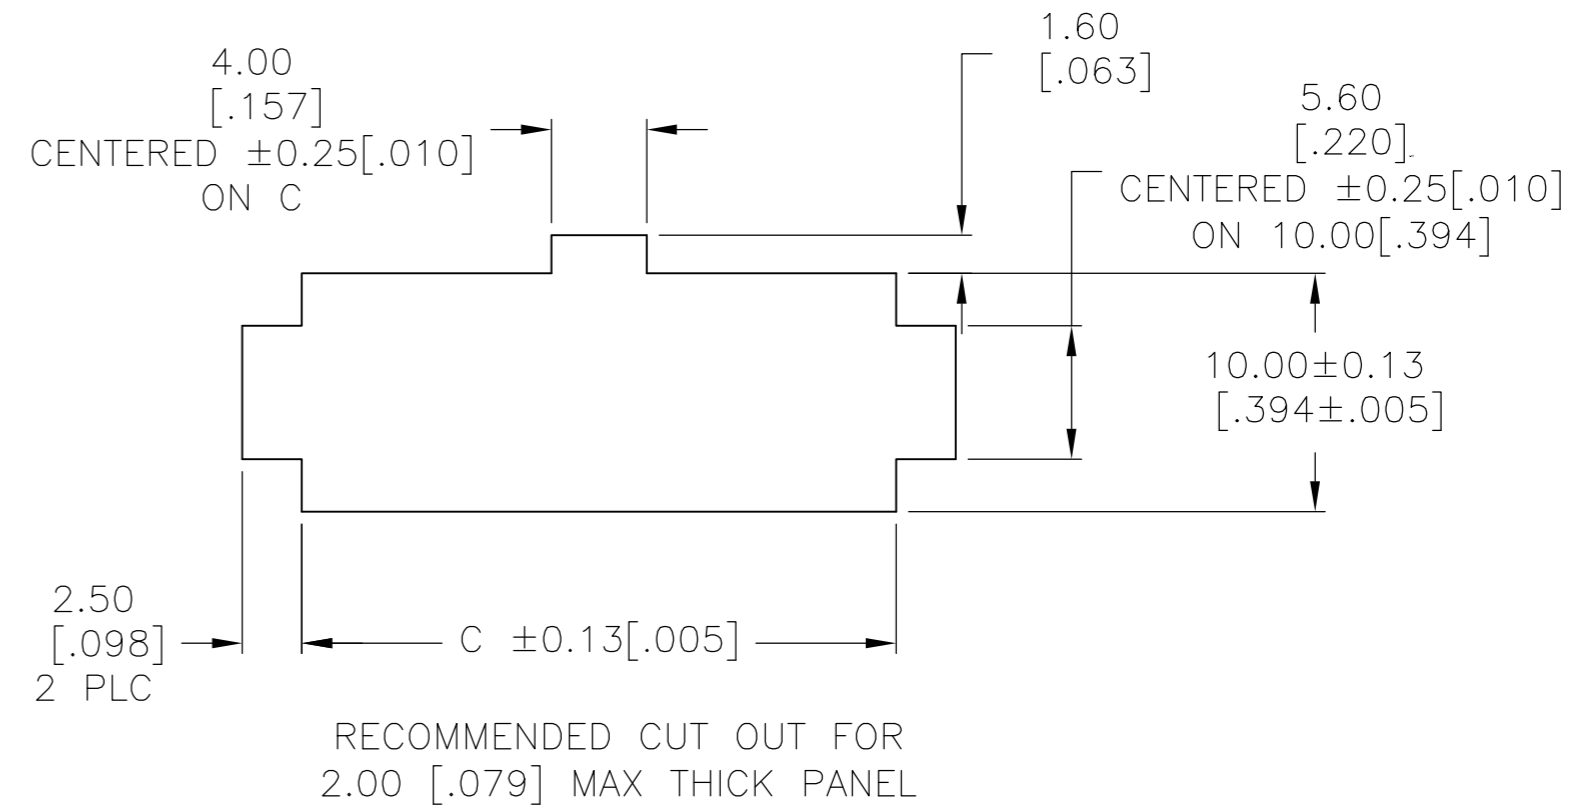

- 1 NYLON, UL94V-V0.
- 2 PANEL MUST BE PUNCHED SO THAT THE HOUSING ENTERS THE PANEL IN THE SAME DIRECTION AS THE PUNCH.

52.00[2.047]	51.60[2.031]	46.2[1.82]	24	2-1586018-4
47.80[1.882]	47.40[1.866]	42.0[1.65]	22	2-1586018-2
43.60[1.717]	43.20[1.701]	37.8[1.49]	20	2-1586018-0
39.40[1.551]	39.00[1.535]	33.6[1.32]	18	1-1586018-8
35.20[1.386]	34.80[1.370]	29.4[1.16]	16	1-1586018-6
31.00[1.220]	30.60[1.205]	25.2[.99]	14	1-1586018-4
26.80[1.055]	26.40[1.039]	21.0[.83]	12	1-1586018-2
22.60[.889]	22.20[.874]	16.8[.66]	10	1-1586018-0
18.40[.724]	18.00[.709]	12.6[.50]	8	1586018-8
14.20[.559]	13.80[.543]	8.4[.33]	6	1586018-6
10.00[.394]	9.60[.378]	4.2[.17]	4	1586018-4
5.80[.223]	5.40[.213]	--	2	1586018-2
DIM C	DIM B	DIM A	POS	PART NUMBER

THIS DRAWING IS A CONTROLLED DOCUMENT.

DIMENSIONS: mm [INCHES]

TOLERANCES UNLESS OTHERWISE SPECIFIED:

0 PLC	± -
1 PLC	± 0.4 [.02]
2 PLC	± 0.25 [.010]
3 PLC	± 0.150 [.0059]
4 PLC	± -
ANGLES	± -
FINISH	± -

MATERIAL 1

TE Connectivity

PANEL MOUNT PLUG HOUSING, VO, VAL-U-LOK(TM)

SIZE A2 CAGE CODE 00779 DRAWING NO C=1586018 RESTRICTED TO -

CUSTOMER DRAWING SCALE SHEET 1 OF 1 REV B1

X-ON Electronics

Largest Supplier of Electrical and Electronic Components