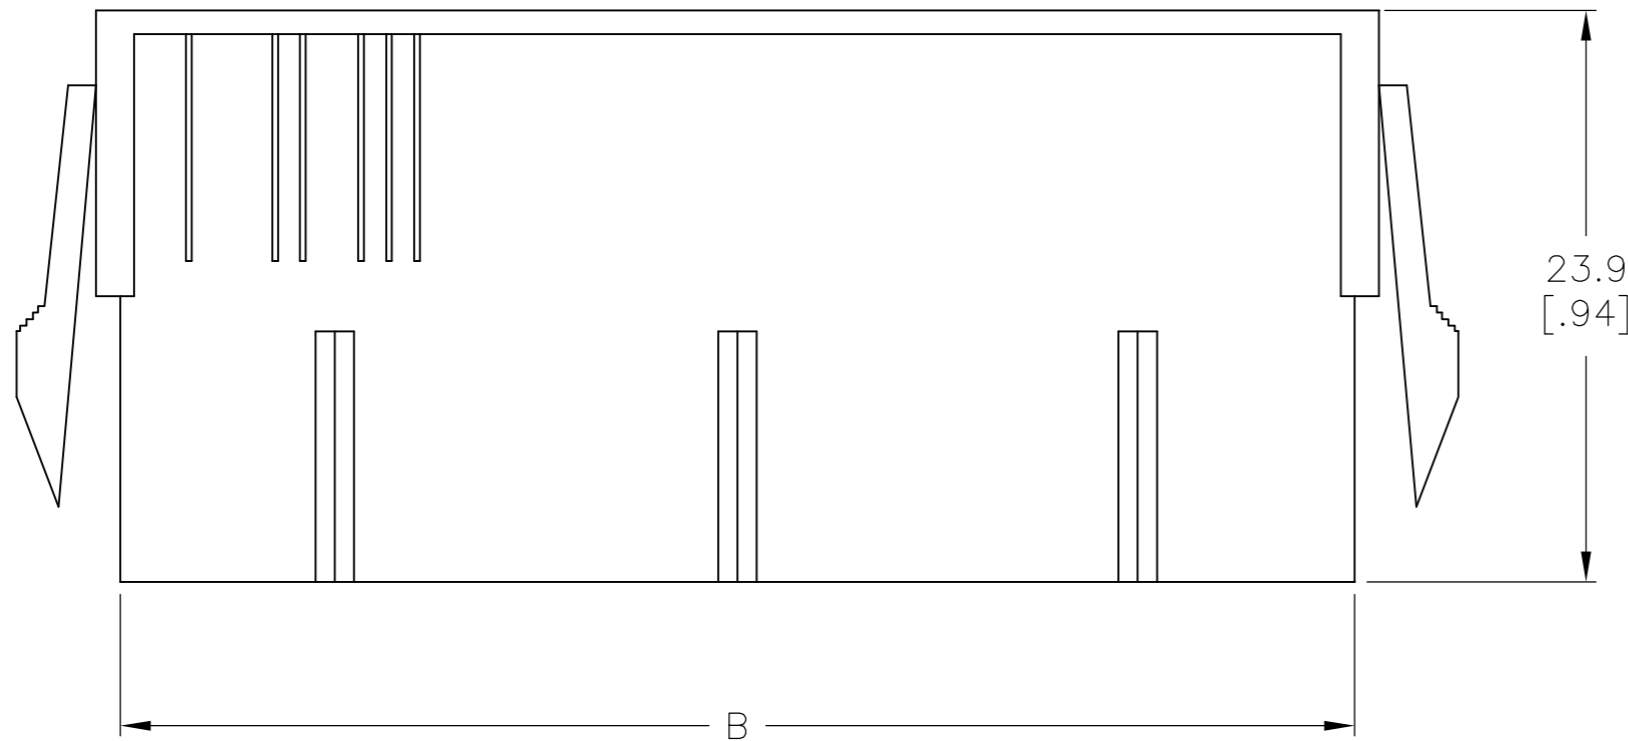

- 1 NYLON, UL94V-V0.
- 2 PANEL MUST BE PUNCHED SO THAT THE HOUSING ENTERS THE PANEL IN THE SAME DIRECTION AS THE PUNCH.

52.00[2.047]	51.60[2.031]	46.2[1.82]	24	2-1586018-4
47.80[1.882]	47.40[1.866]	42.0[1.65]	22	2-1586018-2
43.60[1.717]	43.20[1.701]	37.8[1.49]	20	2-1586018-0
39.40[1.551]	39.00[1.535]	33.6[1.32]	18	1-1586018-8
35.20[1.386]	34.80[1.370]	29.4[1.16]	16	1-1586018-6
31.00[1.220]	30.60[1.205]	25.2[.99]	14	1-1586018-4
26.80[1.055]	26.40[1.039]	21.0[.83]	12	1-1586018-2
22.60[.889]	22.20[.874]	16.8[.66]	10	1-1586018-0
18.40[.724]	18.00[.709]	12.6[.50]	8	1586018-8
14.20[.559]	13.80[.543]	8.4[.33]	6	1586018-6
10.00[.394]	9.60[.378]	4.2[.17]	4	1586018-4
5.80[.223]	5.40[.213]	--	2	1586018-2
DIM C	DIM B	DIM A	POS	PART NUMBER

THIS DRAWING IS A CONTROLLED DOCUMENT.

DIMENSIONS: mm [INCHES]

TOLERANCES UNLESS OTHERWISE SPECIFIED:

0 PLC	± -
1 PLC	± 0.4 [.02]
2 PLC	± 0.25 [.010]
3 PLC	± 0.150 [.0059]
4 PLC	± -
ANGLES	± -
FINISH	± -