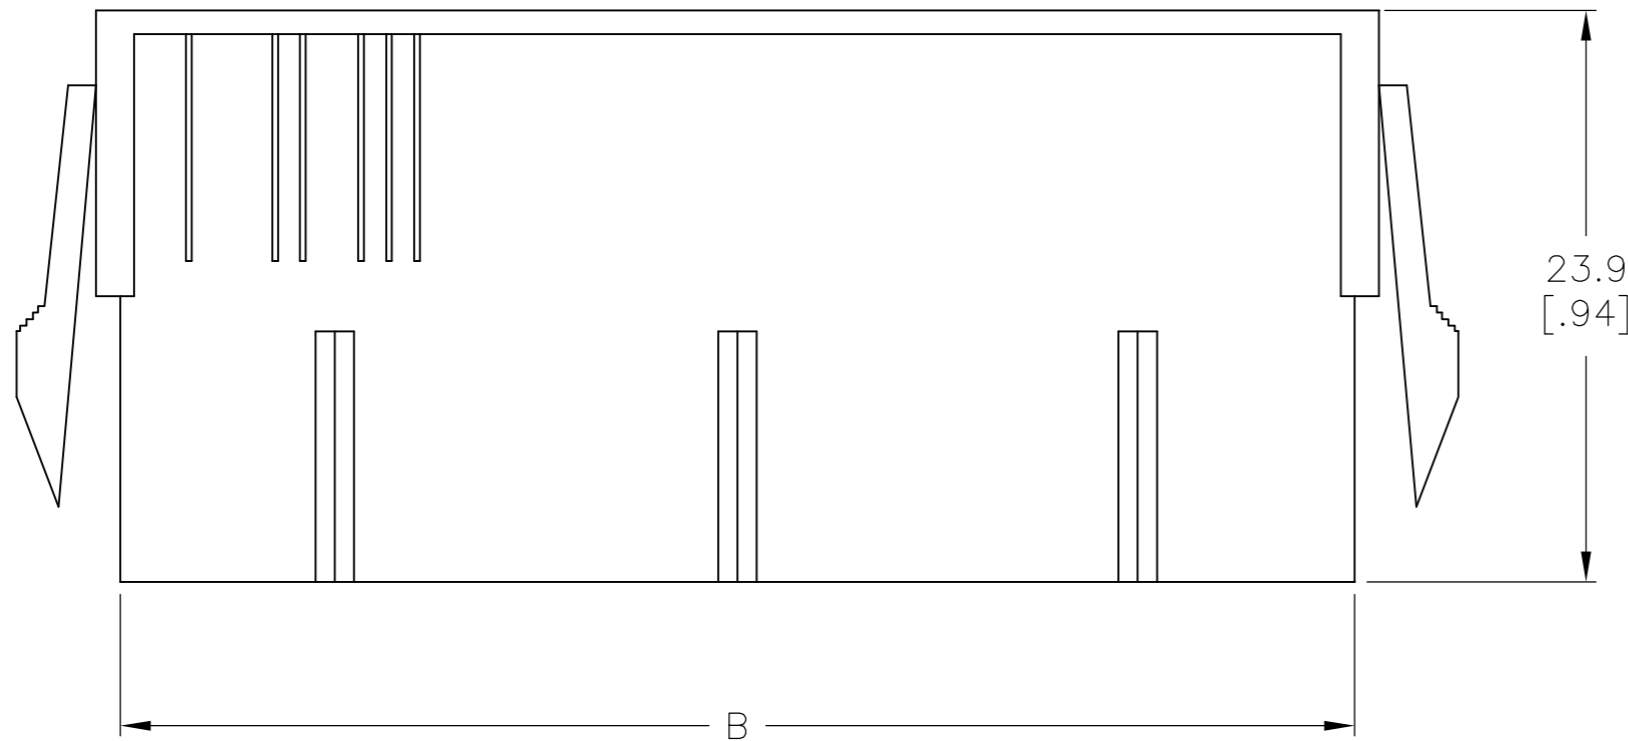

- 1 NYLON, UL94V-0.
- 2 PANEL MUST BE PUNCHED SO THAT THE HOUSING ENTERS THE PANEL IN THE SAME DIRECTION AS THE PUNCH.

52.00[2.047]	51.60[2.031]	46.2[1.82]	24	2-1586018-4
47.80[1.882]	47.40[1.866]	42.0[1.65]	22	2-1586018-2
43.60[1.717]	43.20[1.701]	37.8[1.49]	20	2-1586018-0
39.40[1.551]	39.00[1.535]	33.6[1.32]	18	1-1586018-8
35.20[1.386]	34.80[1.370]	29.4[1.16]	16	1-1586018-6
31.00[1.220]	30.60[1.205]	25.2[.99]	14	1-1586018-4
26.80[1.055]	26.40[1.039]	21.0[.83]	12	1-1586018-2
22.60[.889]	22.20[.874]	16.8[.66]	10	1-1586018-0
18.40[.724]	18.00[.709]	12.6[.50]	8	1586018-8
14.20[.559]	13.80[.543]	8.4[.33]	6	1586018-6
10.00[.394]	9.60[.378]	4.2[.17]	4	1586018-4
5.80[.223]	5.40[.213]	--	2	1586018-2
DIM C	DIM B	DIM A	POS	PART NUMBER

THIS DRAWING IS A CONTROLLED DOCUMENT.

DIMENSIONS: mm [INCHES]

TOLERANCES UNLESS OTHERWISE SPECIFIED:

0 PLC	± -
1 PLC	± 0.4 [.02]
2 PLC	± 0.25 [.010]
3 PLC	± 0.150 [.0059]
4 PLC	± -
ANGLES	± -
FINISH	± -