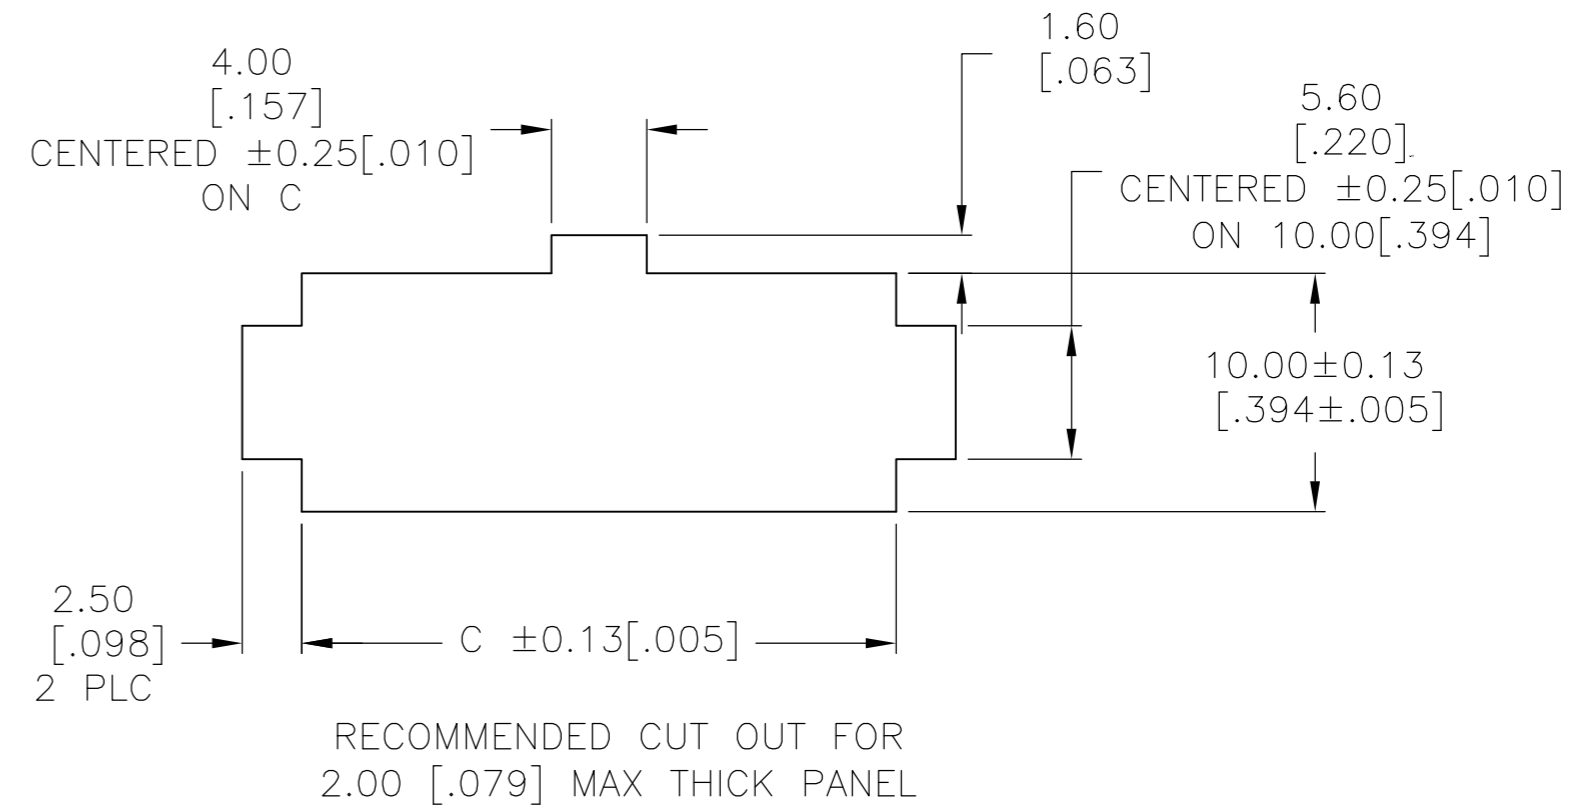

- 1 NYLON, UL94V-0.
- 2 PANEL MUST BE PUNCHED SO THAT THE HOUSING ENTERS THE PANEL IN THE SAME DIRECTION AS THE PUNCH.

52.00[2.047]	51.60[2.031]	46.2[1.82]	24	2-1586018-4
47.80[1.882]	47.40[1.866]	42.0[1.65]	22	2-1586018-2
43.60[1.717]	43.20[1.701]	37.8[1.49]	20	2-1586018-0
39.40[1.551]	39.00[1.535]	33.6[1.32]	18	1-1586018-8
35.20[1.386]	34.80[1.370]	29.4[1.16]	16	1-1586018-6
31.00[1.220]	30.60[1.205]	25.2[.99]	14	1-1586018-4
26.80[1.055]	26.40[1.039]	21.0[.83]	12	1-1586018-2
22.60[.889]	22.20[.874]	16.8[.66]	10	1-1586018-0
18.40[.724]	18.00[.709]	12.6[.50]	8	1586018-8
14.20[.559]	13.80[.543]	8.4[.33]	6	1586018-6
10.00[.394]	9.60[.378]	4.2[.17]	4	1586018-4
5.80[.223]	5.40[.213]	--	2	1586018-2
DIM C	DIM B	DIM A	POS	PART NUMBER

THIS DRAWING IS A CONTROLLED DOCUMENT.

DIMENSIONS: mm [INCHES]

TOLERANCES UNLESS OTHERWISE SPECIFIED:

0 PLC	± -
1 PLC	± 0.4 [.02]
2 PLC	± 0.25 [.010]
3 PLC	± 0.150 [.0059]
4 PLC	± -
ANGLES	± -
FINISH	± -

MATERIAL 1

TE Connectivity

PANEL MOUNT PLUG HOUSING, VO, VAL-U-LOK(TM)

SIZE A2 CAGE CODE 00779 DRAWING NO C=1586018 RESTRICTED TO -

CUSTOMER DRAWING SCALE SHEET 1 OF 1 REV B1

X-ON Electronics

Largest Supplier of Electrical and Electronic Components