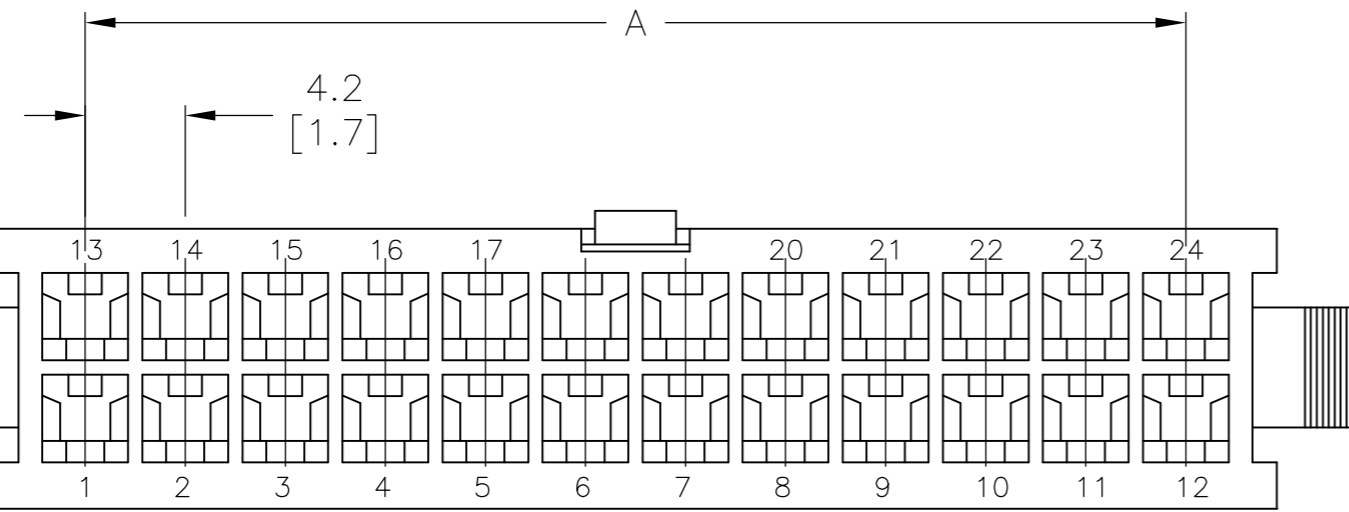

- 1 NYLON, UL94V-0.
- 2 PANEL MUST BE PUNCHED SO THAT THE HOUSING ENTERS THE PANEL IN THE SAME DIRECTION AS THE PUNCH.

52.00[2.047]	51.60[2.031]	46.2[1.82]	24	2-1586018-4
47.80[1.882]	47.40[1.866]	42.0[1.65]	22	2-1586018-2
43.60[1.717]	43.20[1.701]	37.8[1.49]	20	2-1586018-0
39.40[1.551]	39.00[1.535]	33.6[1.32]	18	1-1586018-8
35.20[1.386]	34.80[1.370]	29.4[1.16]	16	1-1586018-6
31.00[1.220]	30.60[1.205]	25.2[.99]	14	1-1586018-4
26.80[1.055]	26.40[1.039]	21.0[.83]	12	1-1586018-2
22.60[.889]	22.20[.874]	16.8[.66]	10	1-1586018-0
18.40[.724]	18.00[.709]	12.6[.50]	8	1586018-8
14.20[.559]	13.80[.543]	8.4[.33]	6	1586018-6
10.00[.394]	9.60[.378]	4.2[.17]	4	1586018-4
5.80[.223]	5.40[.213]	--	2	1586018-2
DIM C	DIM B	DIM A	POS	PART NUMBER

THIS DRAWING IS A CONTROLLED DOCUMENT.

DIMENSIONS: mm [INCHES]

TOLERANCES UNLESS OTHERWISE SPECIFIED:

0 PLC	± -
1 PLC	± 0.4 [.02]
2 PLC	± 0.25 [.010]
3 PLC	± 0.150 [.0059]
4 PLC	± -
ANGLES	± -
FINISH	± -