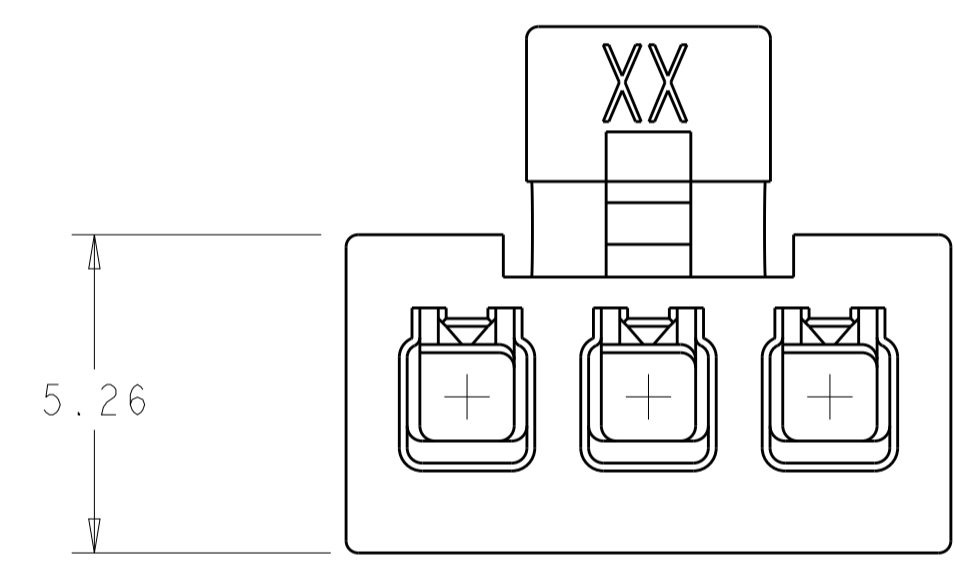

525.93	16	5	1586047-5
444.06	13	4	1586047-4
363.37	10	3	1586047-3
282.64	7	2	1586047-2
VOLUME mm <sup>3</sup>	DIM A	NO OF POS.	PART NO.

<small>THE DRAWING IS A COMPUTER GENERATED FILE FROM TYCO ELECTRONICS CORPORATION. IT IS SUBJECT TO CHANGE AND SHOULD BE CONTROLLED AND REVISIONS ORGANIZATION SHOULD BE CONTACTED FOR THE LATEST REVISION.</small>		DWN K. WHITAKER 06FEB2008 CHK C. JONES 06FEB2008 APVD C. JONES 06FEB2008	Tyco Electronics Harrisburg, PA 17105-3608
DIMENSIONS: mm 	TOLERANCES UNLESS OTHERWISE SPECIFIED: 0 PLC ± 1 PLC ±0.13 2 PLC ± 3 PLC ± 4 PLC ± ANGLES ±1° FINISH -	NAME RECEPTACLE HOUSING, SINGLE ROW MICRO MATE-L-LOK(TM) SIZE CAGE CODE DRAWING NO A   00779 C=1586047 RESTRICTED TO	Tyco Electronics Harrisburg, PA 17105-3608
MATERIAL NYLON UL94V-0 NATURAL	WEIGHT -	CUSTOMER DRAWING	SCALE 8:1 SHEET 1 OF 1 REV B1