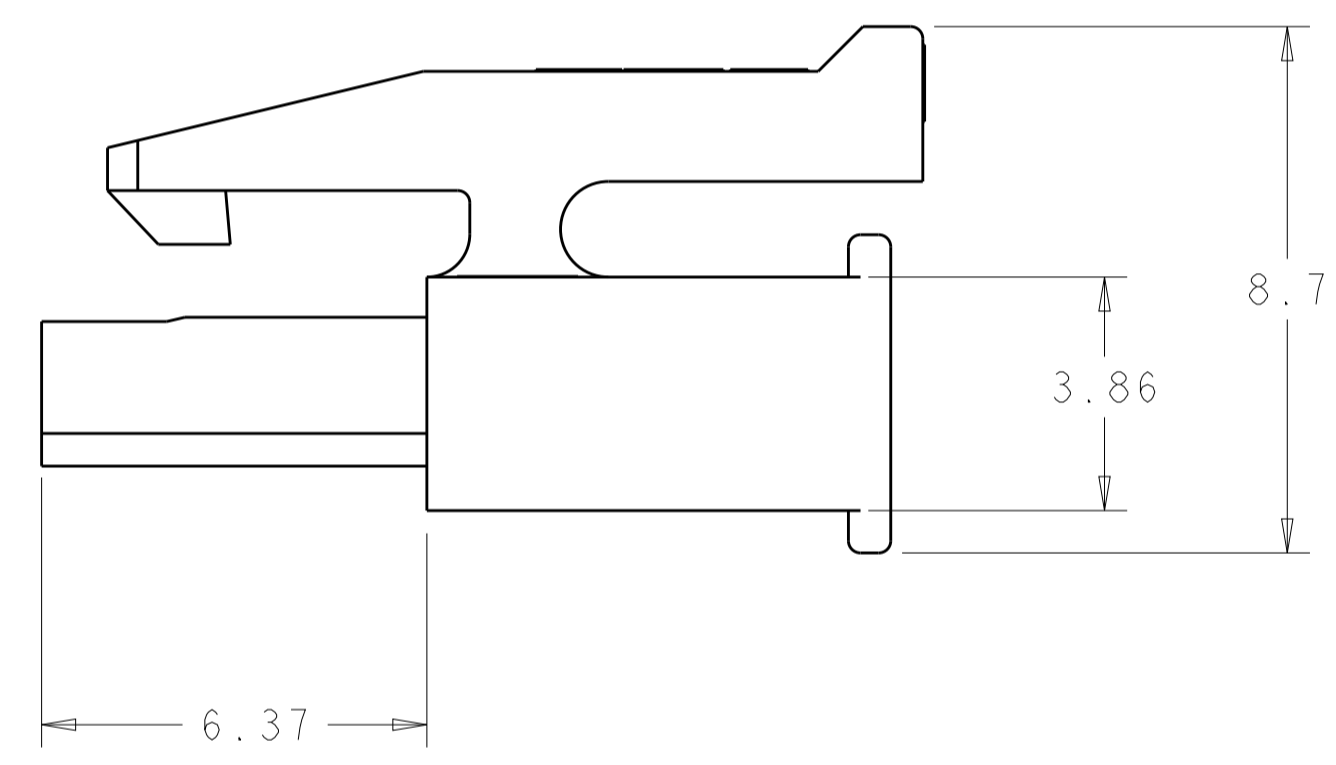

525.93	16	5	1586047-5
444.06	13	4	1586047-4
363.37	10	3	1586047-3
282.64	7	2	1586047-2
VOLUME mm <sup>3</sup>	DIM A	NO OF POS.	PART NO.

<small>THE DRAWING IS A COMPUTER GENERATED FILE FROM TYCO ELECTRONICS CORPORATION. IT IS SUBJECT TO CHANGE AND SHOULD BE CONTROLLED AND REVISIONS ORGANIZATION SHOULD BE CONTACTED FOR THE LATEST REVISION.</small>		DWN K. WHITAKER 06FEB2008 CHK C. JONES 06FEB2008 APVD C. JONES 06FEB2008	Tyco Electronics Harrisburg, PA 17105-3608
DIMENSIONS: mm 	TOLERANCES UNLESS OTHERWISE SPECIFIED: 0 PLC ± 1 PLC ±0.13 2 PLC ± 3 PLC ± 4 PLC ± ANGLES ±1° FINISH -	NAME RECEPTACLE HOUSING, SINGLE ROW MICRO MATE-L-LOK(TM) SIZE CAGE CODE DRAWING NO A   00779 C=1586047 RESTRICTED TO	Tyco Electronics Harrisburg, PA 17105-3608
MATERIAL NYLON UL94V-0 NATURAL	WEIGHT -	CUSTOMER DRAWING	SCALE 8:1 SHEET 1 OF 1 REV B1