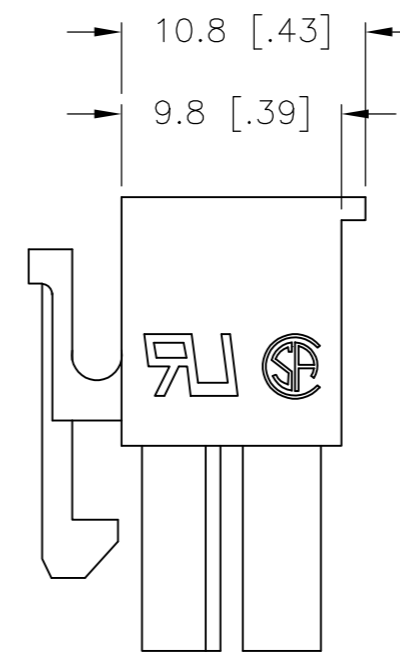

1 MATERIAL: NYLON, UL94V-2, BLACK.

ONLY FOR 1586075-2

5.4	-	2	1586075-2
9.6	4.2	4	1586075-4
13.8	8.4	6	1586075-6
18.0	12.6	8	1586075-8
22.2	16.8	10	1-1586075-0
26.4	21.0	12	1-1586075-2
30.6	25.2	14	1-1586075-4
34.8	29.4	16	1-1586075-6
39.0	33.6	18	1-1586075-8
43.2	37.8	20	2-1586075-0
47.4	42.0	22	2-1586075-2
51.6	46.2	24	2-1586075-4
DIM B	DIM A	POS.	PART NUMBER

THIS DRAWING IS A CONTROLLED DOCUMENT.		DWN	25-MAY-2004		
DIMENSIONS:		CHK	25-MAY-2004		
mm [INCHES]		APVD	25-MAY-2004		
TOLERANCES UNLESS OTHERWISE SPECIFIED:		PRODUCT SPEC	NAME		
0 PLC	±	D. COLEY		RECEPTACLE HOUSING, VAL-U-LOK(TM)	
1 PLC	± 0.4 [.02]	D. COLEY		SIZE	A2
2 PLC	± 0.25 [.010]	D. COLEY		CAGE CODE	00779
3 PLC	± 0.150 [.0059]	D. COLEY		DRAWING NO	C=1586075
4 PLC	±	D. COLEY		RESTRICTED TO	-
ANGLES	±	D. COLEY		SCALE	3:1
FINISH		D. COLEY		SHEET	1 of 1
MATERIAL	1	D. COLEY		REV	B
CUSTOMER DRAWING		WEIGHT			