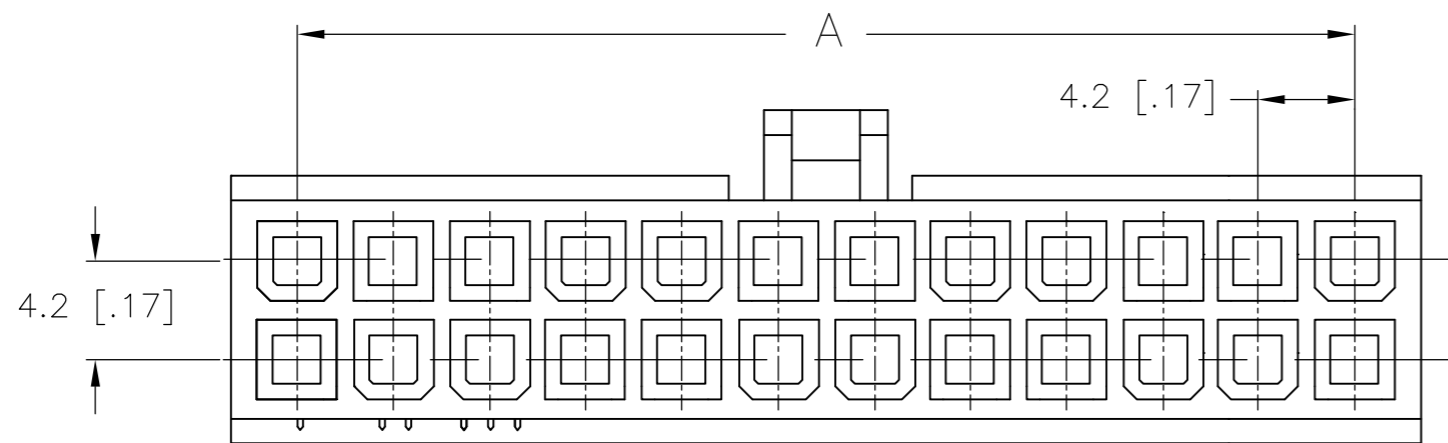

1 MATERIAL: NYLON, UL94V-2, BLACK.

ONLY FOR 1586075-2

5.4	-	2	1586075-2
9.6	4.2	4	1586075-4
13.8	8.4	6	1586075-6
18.0	12.6	8	1586075-8
22.2	16.8	10	1-1586075-0
26.4	21.0	12	1-1586075-2
30.6	25.2	14	1-1586075-4
34.8	29.4	16	1-1586075-6
39.0	33.6	18	1-1586075-8
43.2	37.8	20	2-1586075-0
47.4	42.0	22	2-1586075-2
51.6	46.2	24	2-1586075-4
DIM B	DIM A	POS.	PART NUMBER

THIS DRAWING IS A CONTROLLED DOCUMENT.		DWN	25-MAY-2004		
DIMENSIONS:		CHK	25-MAY-2004		
mm [INCHES]		APVD	25-MAY-2004		
TOLERANCES UNLESS OTHERWISE SPECIFIED:		PRODUCT SPEC	NAME		
0 PLC	±	D. COLEY		RECEPTACLE HOUSING, VAL-U-LOK(TM)	
1 PLC	± 0.4 [.02]	D. COLEY		SIZE	A2
2 PLC	± 0.25 [.010]	D. COLEY		CAGE CODE	00779
3 PLC	± 0.150 [.0059]	D. COLEY		DRAWING NO	C=1586075
4 PLC	±	D. COLEY		RESTRICTED TO	-
ANGLES	±	D. COLEY		SCALE	3:1
FINISH		D. COLEY		SHEET	1 of 1
MATERIAL	1	D. COLEY		REV	B
CUSTOMER DRAWING		WEIGHT			