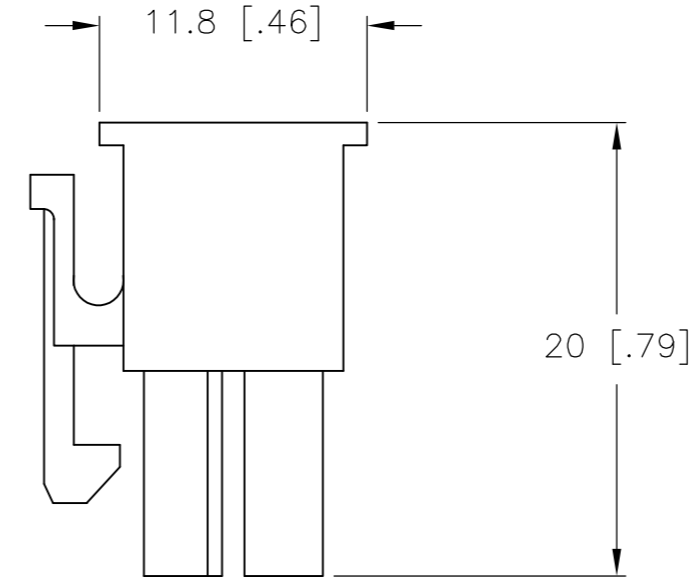

1 MATERIAL: NYLON, UL94V-2, BLACK.

ONLY FOR 1586075-2

5.4	-	2	1586075-2
9.6	4.2	4	1586075-4
13.8	8.4	6	1586075-6
18.0	12.6	8	1586075-8
22.2	16.8	10	1-1586075-0
26.4	21.0	12	1-1586075-2
30.6	25.2	14	1-1586075-4
34.8	29.4	16	1-1586075-6
39.0	33.6	18	1-1586075-8
43.2	37.8	20	2-1586075-0
47.4	42.0	22	2-1586075-2
51.6	46.2	24	2-1586075-4
DIM B	DIM A	POS.	PART NUMBER

THIS DRAWING IS A CONTROLLED DOCUMENT.		DWN	25-MAY-2004		
DIMENSIONS:		CHK	25-MAY-2004		
mm [INCHES]		APVD	25-MAY-2004		
TOLERANCES UNLESS OTHERWISE SPECIFIED:		PRODUCT SPEC	NAME		
0 PLC	±	D. COLEY		RECEPTACLE HOUSING, VAL-U-LOK(TM)	
1 PLC	± 0.4 [.02]	D. COLEY		SIZE	A2
2 PLC	± 0.25 [.010]	D. COLEY		CAGE CODE	00779
3 PLC	± 0.150 [.0059]	D. COLEY		DRAWING NO	C=1586075
4 PLC	±	D. COLEY		RESTRICTED TO	-
ANGLES	±	D. COLEY		SCALE	3:1
FINISH		D. COLEY		SHEET	1 of 1
MATERIAL	1	D. COLEY		REV	B
CUSTOMER DRAWING		WEIGHT			