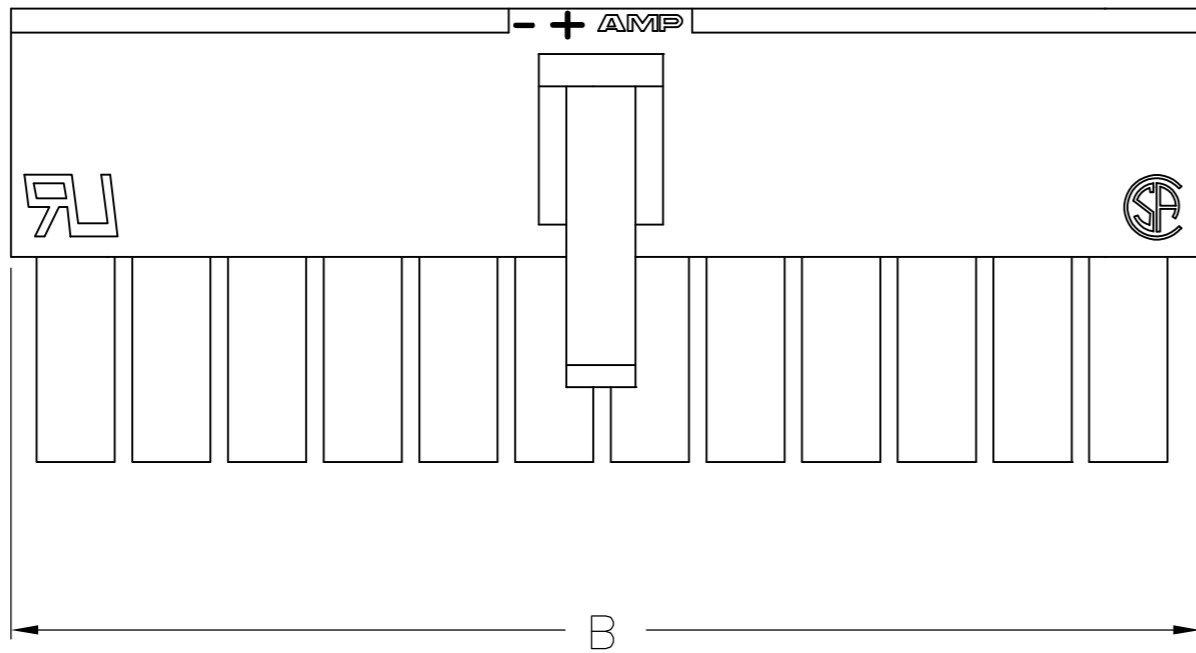

1 MATERIAL: NYLON, UL94V-2, BLACK.

ONLY FOR 1586075-2

5.4	-	2	1586075-2
9.6	4.2	4	1586075-4
13.8	8.4	6	1586075-6
18.0	12.6	8	1586075-8
22.2	16.8	10	1-1586075-0
26.4	21.0	12	1-1586075-2
30.6	25.2	14	1-1586075-4
34.8	29.4	16	1-1586075-6
39.0	33.6	18	1-1586075-8
43.2	37.8	20	2-1586075-0
47.4	42.0	22	2-1586075-2
51.6	46.2	24	2-1586075-4
DIM B	DIM A	POS.	PART NUMBER

THIS DRAWING IS A CONTROLLED DOCUMENT.		DWN	25-MAY-2004		
DIMENSIONS:		CHK	25-MAY-2004		
mm [INCHES]		APVD	25-MAY-2004		
TOLERANCES UNLESS OTHERWISE SPECIFIED:		PRODUCT SPEC	NAME		
0 PLC	±	D. COLEY		RECEPTACLE HOUSING, VAL-U-LOK(TM)	
1 PLC	± 0.4 [.02]	D. COLEY		SIZE	A2
2 PLC	± 0.25 [.010]	D. COLEY		CAGE CODE	00779
3 PLC	± 0.150 [.0059]	D. COLEY		DRAWING NO	C=1586075
4 PLC	±	D. COLEY		RESTRICTED TO	-
ANGLES	±	D. COLEY		SCALE	3:1
FINISH		D. COLEY		SHEET	1 of 1
MATERIAL	1	D. COLEY		REV	B
CUSTOMER DRAWING		WEIGHT			