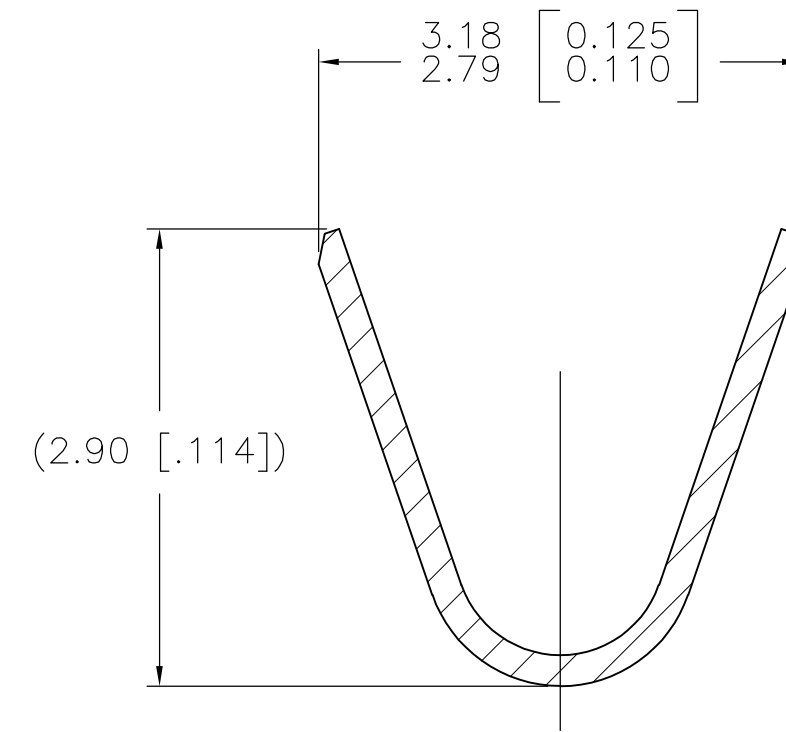

- 1 WIRE RANGE: 1.3 - 1.4MM² (16 AWG).
- 2 INSULATION RANGE: 3.3 MAX [.130] DIA.
- 3 DIMENSIONS IN BRACKETS ARE IN INCHES.

SECTION A-A
SCALE 20:1

PRE-TIN	0.20 [.008] BRASS	1586537-1
FINISH	MATERIAL	PART NO

THIS DRAWING IS A CONTROLLED DOCUMENT.		DWN K. WHITAKER 18OCT2004	Tyco Electronics Corporation Harrisburg, PA 17105-3608	
DIMENSIONS: mm [INCHES]	TOLERANCES UNLESS OTHERWISE SPECIFIED:	CHK C. JONES 18OCT2004	NAME PIN, UNIVERSAL MATE-N-LOK(TM)	
	0 PLC ± -	APVD C. JONES 18OCT2004	SIZE A2	CAGE CODE 00779
	1 PLC ± -	PRODUCT SPEC	DRAWING NO C=1586537	RESTRICTED TO -
MATERIAL SEE TABLE	FINISH SEE TABLE	APPLICATION SPEC	WEIGHT -	SCALE 10:1
		CUSTOMER DRAWING	SHEET 1 OF 1	REV A