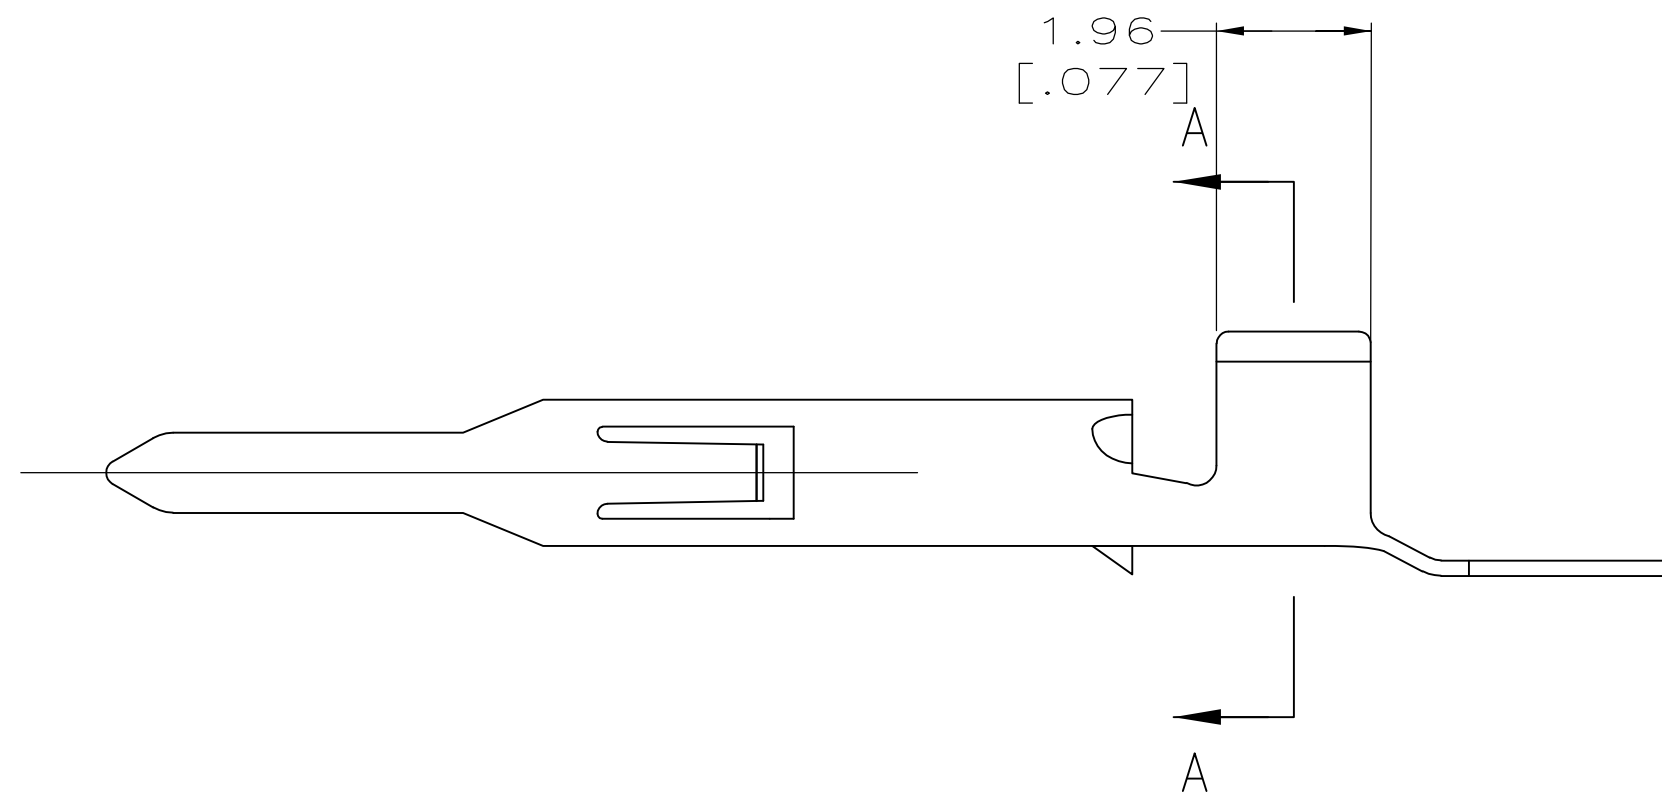

- 1 WIRE RANGE: 1.3 - 1.4MM² (16 AWG).
- 2 INSULATION RANGE: 3.3 MAX [.130] DIA.
- 3 DIMENSIONS IN BRACKETS ARE IN INCHES.

SECTION A-A
SCALE 20:1

PRE-TIN	0.20 [.008] BRASS	1586537-1
FINISH	MATERIAL	PART NO

THIS DRAWING IS A CONTROLLED DOCUMENT.		DWN K. WHITAKER 18OCT2004	Tyco Electronics Corporation Harrisburg, PA 17105-3608	
DIMENSIONS: mm [INCHES]	TOLERANCES UNLESS OTHERWISE SPECIFIED:	CHK C. JONES 18OCT2004	NAME PIN, UNIVERSAL MATE-N-LOK(TM)	
	0 PLC ± -	APVD C. JONES 18OCT2004	SIZE A2	CAGE CODE 00779
	1 PLC ± -	PRODUCT SPEC	DRAWING NO C=1586537	RESTRICTED TO -
MATERIAL SEE TABLE	FINISH SEE TABLE	APPLICATION SPEC	WEIGHT -	SCALE 10:1
		CUSTOMER DRAWING	SHEET 1 OF 1	REV A