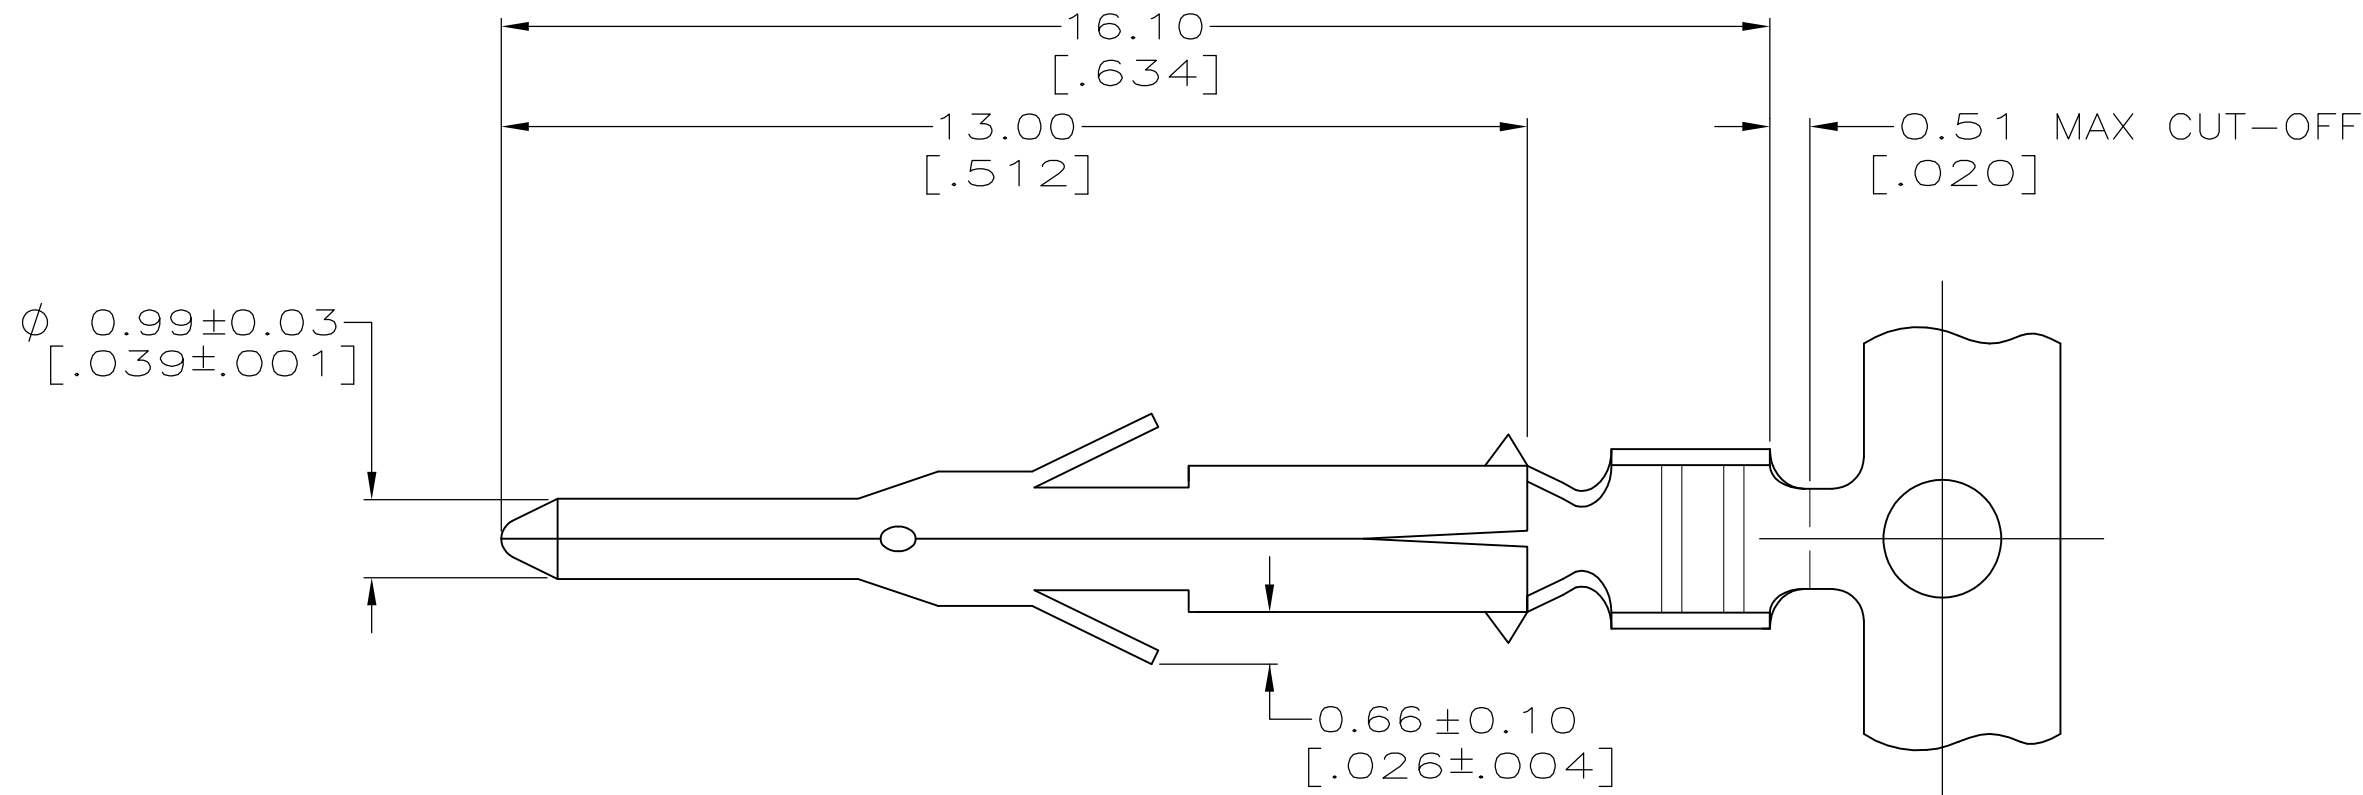

- 1 WIRE RANGE: 1.3 - 1.4MM² (16 AWG).
- 2 INSULATION RANGE: 3.3 MAX [.130] DIA.
- 3 DIMENSIONS IN BRACKETS ARE IN INCHES.

SECTION A-A
SCALE 20:1

PRE-TIN	0.20 [.008] BRASS	1586537-1
FINISH	MATERIAL	PART NO

THIS DRAWING IS A CONTROLLED DOCUMENT.		DWN K. WHITAKER 18OCT2004	Tyco Electronics Corporation Harrisburg, PA 17105-3608	
DIMENSIONS: mm [INCHES]	TOLERANCES UNLESS OTHERWISE SPECIFIED:	CHK C. JONES 18OCT2004	NAME PIN, UNIVERSAL MATE-N-LOK(TM)	
	0 PLC ± -	APVD C. JONES 18OCT2004	SIZE A2	CAGE CODE 00779
	1 PLC ± -	PRODUCT SPEC	DRAWING NO C=1586537	RESTRICTED TO -
MATERIAL SEE TABLE	FINISH SEE TABLE	APPLICATION SPEC	WEIGHT -	SCALE 10:1
		CUSTOMER DRAWING	SHEET 1 OF 1	REV A