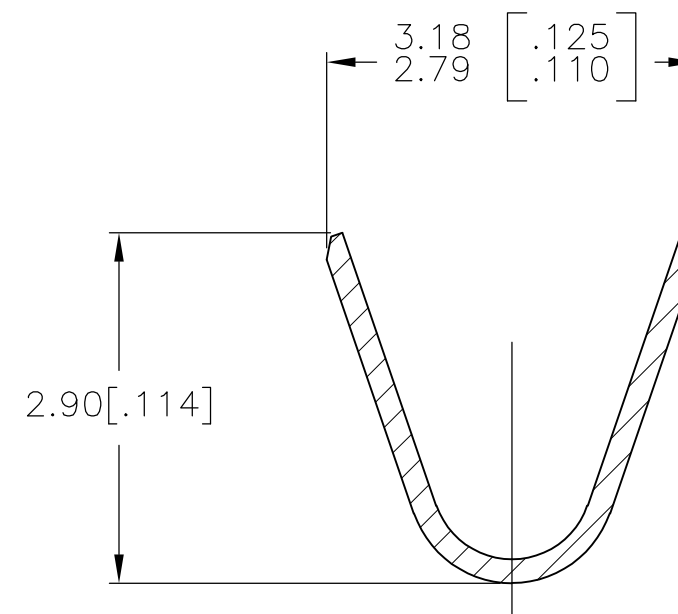

THIS DRAWING IS UNPUBLISHED.

RELEASED FOR PUBLICATION

ALL RIGHTS RESERVED.

© COPYRIGHT - By -

LOC CM DIST 00

REVISIONS

P	LTR	DESCRIPTION	DATE	DWN	APVD
	B	REVISED PER ECR-12-018712	02NOV12	KH	TM

- 1 WIRE RANGE: 1.3 - 1.4 MM² (16 AWG).
- 2 INSULATION RANGE: 3.3 [.130] MAX DIA.
- 3 DIMENSIONS IN BRACKETS ARE IN INCHES.

SECTION A-A
SCALE 20:1

PRE-TIN	0.20 [.008] BRASS	1586538-1
FINISH	MATERIAL	PART NO

THIS DRAWING IS A CONTROLLED DOCUMENT.

DIMENSIONS: mm [INCHES]	TOLERANCES UNLESS OTHERWISE SPECIFIED:
	0 PLC ± -
	1 PLC ± -
	2 PLC ± 0.13 [.005]
	3 PLC ± -
	4 PLC ± -
	ANGLES ± 0°30'
MATERIAL	FINISH
-	-

DWN	K. WHITAKER	19OCT2004
CHK	C. JONES	19OCT2004
APVD	C. JONES	19OCT2004
PRODUCT SPEC	-	-
APPLICATION SPEC	-	-
WEIGHT	-	-

TE Connectivity				NAME	
				SOCKET, MINI UNIVERSAL MATE-N-LOK(TM)	
SIZE	CAGE CODE	DRAWING NO	RESTRICTED TO		
A3	00779	C-1586538	-		
CUSTOMER DRAWING			SCALE	SHEET	REV
			10:1	1 OF 1	B