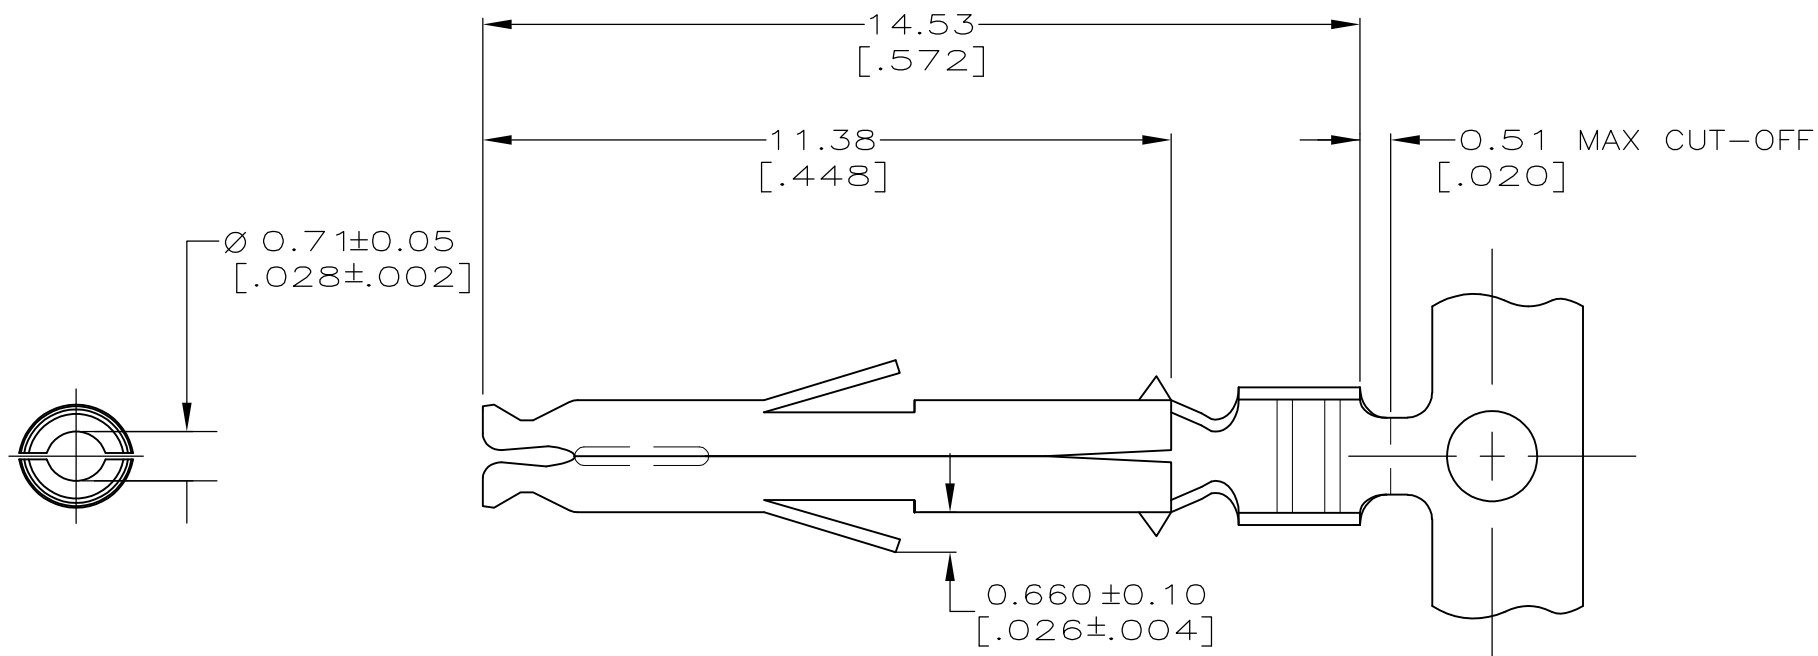

THIS DRAWING IS UNPUBLISHED.

RELEASED FOR PUBLICATION

ALL RIGHTS RESERVED.

© COPYRIGHT - By -

LOC CM DIST 00

REVISIONS

P	LTR	DESCRIPTION	DATE	DWN	APVD
	B	REVISED PER ECR-12-018712	02NOV12	KH	TM

- 1 WIRE RANGE: 1.3 - 1.4 MM² (16 AWG).
- 2 INSULATION RANGE: 3.3 [.130] MAX DIA.
- 3 DIMENSIONS IN BRACKETS ARE IN INCHES.

SECTION A-A
SCALE 20:1

PRE-TIN	0.20 [.008] BRASS	1586538-1
FINISH	MATERIAL	PART NO

THIS DRAWING IS A CONTROLLED DOCUMENT.

DIMENSIONS: mm [INCHES]	TOLERANCES UNLESS OTHERWISE SPECIFIED:
	0 PLC ± -
	1 PLC ± -
	2 PLC ± 0.13 [.005]
	3 PLC ± -
	4 PLC ± -
	ANGLES ± 0°30'
MATERIAL	FINISH
-	-

DWN	K. WHITAKER	19OCT2004
CHK	C. JONES	19OCT2004
APVD	C. JONES	19OCT2004
PRODUCT SPEC	-	-
APPLICATION SPEC	-	-
WEIGHT	-	-

TE Connectivity				NAME	
				SOCKET, MINI UNIVERSAL MATE-N-LOK(TM)	
SIZE	CAGE CODE	DRAWING NO	RESTRICTED TO		
A3	00779	C-1586538	-		
CUSTOMER DRAWING			SCALE	SHEET	REV
			10:1	1 OF 1	B