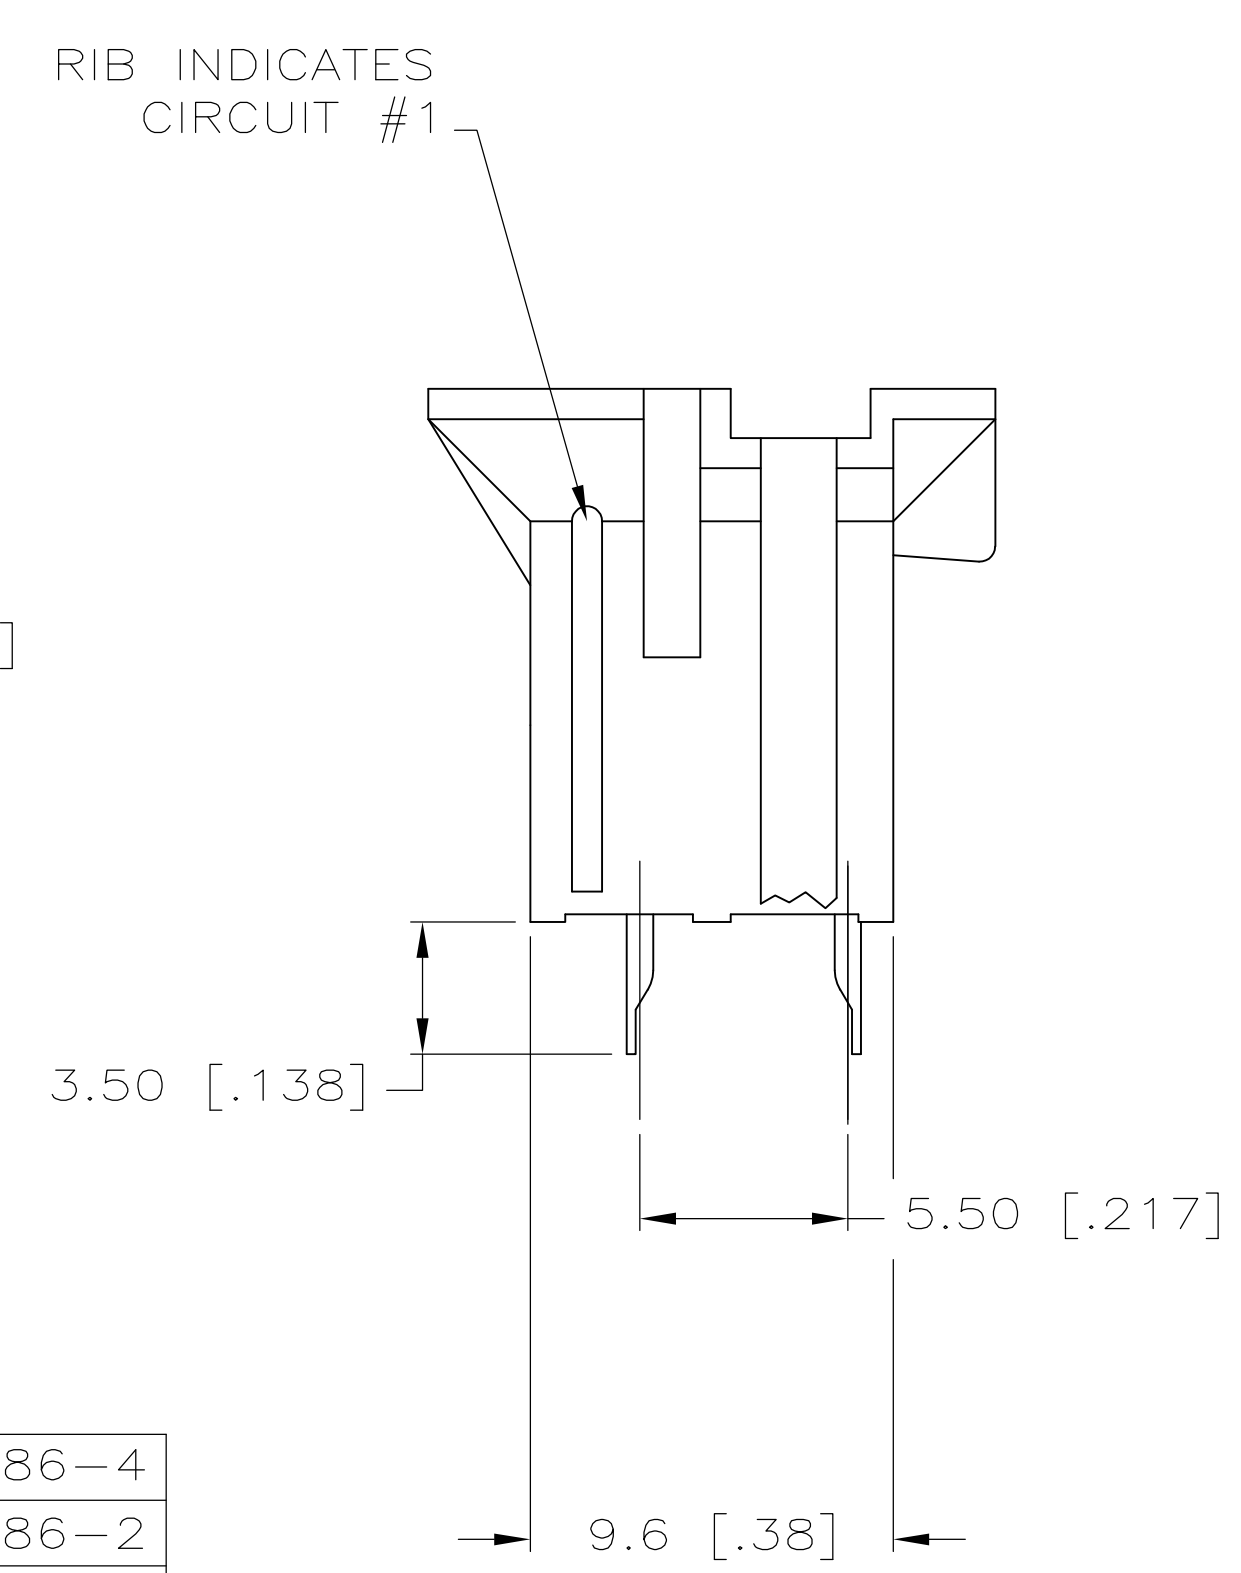

RECOMMENDED HOLE LAYOUT FOR 1.78 [.070] MAXIMUM THICK PC BOARD.

- 1 MATERIAL: HOUSING-NYLON, UL94V-2 (COLOR-NATURAL, COLOR OF PARTS MAY VARY). CONTACTS-0.25 [.010] THICK BRASS ALLOY
- 2 CONTACT FINISH: 0.000100 [.0000039] MIN. MATTE TIN OVER 0.000050 [.0000020] MIN. NICKEL OVER ENTIRE CONTACT.
- 3 MATES WITH 4.2mm P.E. RECEPTACLE HOUSINGS.

59.4 [2.32]	57.0 [2.24]	55.6 [2.19]	51.6 [2.03]	46.2 [1.82]	24	2-1586586-4
55.2 [2.17]	52.0 [2.08]	51.4 [2.02]	47.4 [1.87]	42.0 [1.65]	22	2-1586586-2
51.0 [2.01]	48.6 [1.91]	47.2 [1.86]	43.2 [1.70]	37.8 [1.49]	20	2-1586586-0
46.8 [1.84]	44.4 [1.75]	43.0 [1.69]	39.0 [1.54]	33.6 [1.32]	18	1-1586586-8
42.6 [1.69]	40.2 [1.58]	38.8 [1.53]	34.8 [1.37]	29.4 [1.58]	16	1-1586586-6
38.4 [1.51]	36.0 [1.42]	34.6 [1.36]	30.6 [1.20]	25.2 [0.99]	14	1-1586586-4
34.2 [1.35]	31.8 [1.25]	30.4 [1.20]	26.4 [1.04]	21.0 [0.83]	12	1-1586586-2
30.0 [1.18]	27.6 [1.09]	26.2 [1.03]	22.2 [.87]	16.8 [0.66]	10	1-1586586-0
25.8 [1.02]	23.4 [.92]	22.0 [0.87]	18.0 [.71]	12.6 [0.50]	8	1586586-8
21.6 [.85]	19.2 [.76]	17.8 [0.70]	13.8 [.54]	8.4 [0.33]	6	1586586-6
17.4 [.69]	15.0 [.59]	13.6 [0.54]	9.6 [.38]	4.2 [0.17]	4	1586586-4
13.2 [.52]	10.8 [.43]	9.4 [.37]	5.4 [.21]	—	2	1586586-2

(E)	(D)	C	B	(A)	POS	PART NUMBER
-----	-----	---	---	-----	-----	-------------

METRIC

THIS DRAWING IS A CONTROLLED DOCUMENT.		DIN S. HOOVER 12-NOV-2004	Tyco Electronics Corporation Harrisburg, PA 17105-3608
DIMENSIONS: mm [INCHES]		CHK: D. COLEY 12-NOV-2004	
TOLERANCES UNLESS OTHERWISE SPECIFIED:		APVD: D. COLEY 12-NOV-2004	NAME: VERTICAL HEADER ASSEMBLY - BLINDMATE WITHOUT DRAIN HOLES, VAL-U-LOK(TM)
0 PLC ±	1 PLC ±	2 PLC ± 0.13 [.005]	APPLICATION SPEC
3 PLC ±	4 PLC ±	ANGLES ± 0°30'	SIZE: A1
MATERIAL: 1	FINISH: 2	WEIGHT: 00779	CAGE CODE: 1586586
CUSTOMER DRAWING		SCALE: 5:1	SHEET: 1 OF 1