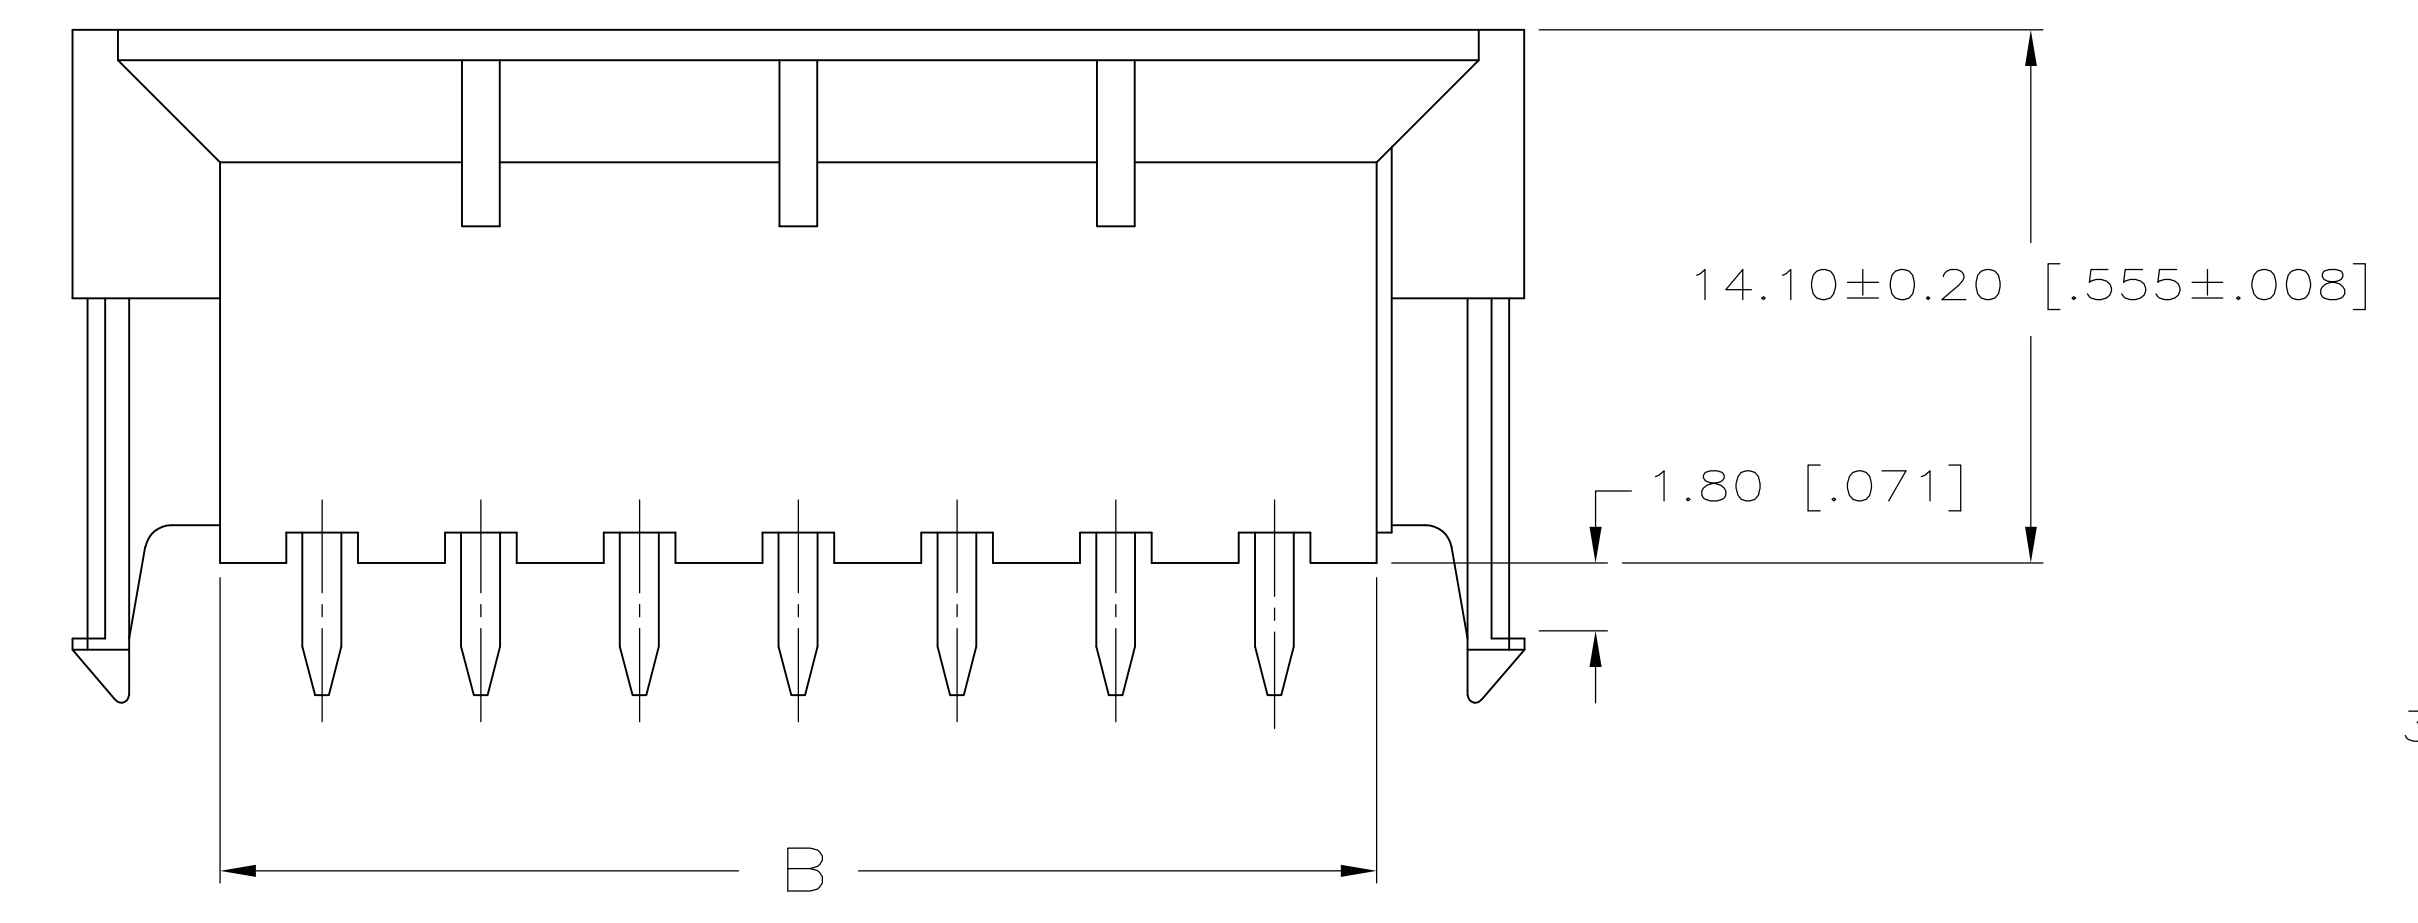

RECOMMENDED HOLE LAYOUT FOR 1.78 [.070] MAXIMUM THICK PC BOARD.

- 1 MATERIAL: HOUSING-NYLON, UL94V-2 (COLOR-NATURAL, COLOR OF PARTS MAY VARY). CONTACTS-0.25 [.010] THICK BRASS ALLOY
- 2 CONTACT FINISH: 0.000100 [.0000039] MIN. MATTE TIN OVER 0.000050 [.0000020] MIN. NICKEL OVER ENTIRE CONTACT.
- 3 MATES WITH 4.2mm P.E. RECEPTACLE HOUSINGS.

59.4 [2.32]	57.0 [2.24]	55.6 [2.19]	51.6 [2.03]	46.2 [1.82]	24	2-1586586-4
55.2 [2.17]	52.0 [2.08]	51.4 [2.02]	47.4 [1.87]	42.0 [1.65]	22	2-1586586-2
51.0 [2.01]	48.6 [1.91]	47.2 [1.86]	43.2 [1.70]	37.8 [1.49]	20	2-1586586-0
46.8 [1.84]	44.4 [1.75]	43.0 [1.69]	39.0 [1.54]	33.6 [1.32]	18	1-1586586-8
42.6 [1.69]	40.2 [1.58]	38.8 [1.53]	34.8 [1.37]	29.4 [1.58]	16	1-1586586-6
38.4 [1.51]	36.0 [1.42]	34.6 [1.36]	30.6 [1.20]	25.2 [0.99]	14	1-1586586-4
34.2 [1.35]	31.8 [1.25]	30.4 [1.20]	26.4 [1.04]	21.0 [0.83]	12	1-1586586-2
30.0 [1.18]	27.6 [1.09]	26.2 [1.03]	22.2 [.87]	16.8 [0.66]	10	1-1586586-0
25.8 [1.02]	23.4 [.92]	22.0 [0.87]	18.0 [.71]	12.6 [0.50]	8	1586586-8
21.6 [.85]	19.2 [.76]	17.8 [0.70]	13.8 [.54]	8.4 [0.33]	6	1586586-6
17.4 [.69]	15.0 [.59]	13.6 [0.54]	9.6 [.38]	4.2 [0.17]	4	1586586-4
13.2 [.52]	10.8 [.43]	9.4 [.37]	5.4 [.21]	—	2	1586586-2

(E)	(D)	C	B	(A)	POS	PART NUMBER
-----	-----	---	---	-----	-----	-------------

METRIC

THIS DRAWING IS A CONTROLLED DOCUMENT.		DIN S. HOOVER 12-NOV-2004	Tyco Electronics Corporation Harrisburg, PA 17105-3608
DIMENSIONS: mm [INCHES]		CHK: D. COLEY 12-NOV-2004	
TOLERANCES UNLESS OTHERWISE SPECIFIED:		APVD: D. COLEY 12-NOV-2004	NAME: VERTICAL HEADER ASSEMBLY - BLINDMATE WITHOUT DRAIN HOLES, VAL-U-LOK(TM)
0 PLC ±	1 PLC ±	2 PLC ± 0.13 [.005]	APPLICATION SPEC
3 PLC ±	4 PLC ±	ANGLES ± 0°30'	SIZE: A1
MATERIAL: 1	FINISH: 2	WEIGHT: 00779	CAGE CODE: 1586586
CUSTOMER DRAWING		SCALE: 5:1	SHEET: 1 OF 1