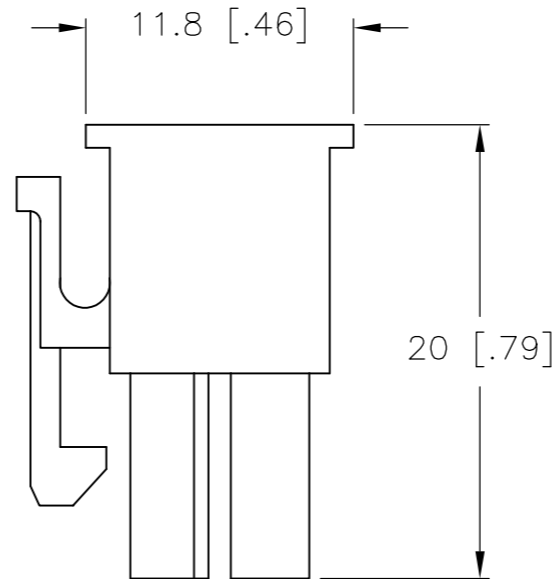

THIS DRAWING IS UNPUBLISHED. RELEASED FOR PUBLICATION
 © COPYRIGHT - By - ALL RIGHTS RESERVED.

REVISIONS				
P	LTR	DESCRIPTION	DATE	APVD
E1		REVISED PER ECR-15-012827	31AUG2015	NK DC

- 1 MATERIAL: POLYAMIDE, UL94V-2, WHITE.
- 2 MATERIAL: POLYAMIDE, UL94-V0, PINK.
- 3 MATERIAL: POLYAMIDE, UL94-V0, BLUE.
- 4 GLOW WIRE FLAMMABILITY INDEX (GWFI) 850°C AT LEAST, ACC. TO IEC 60335-1
- 5 GLOW WIRE IGNITION TEMPERATURE (GWIT) 775°C AT LEAST, ACC. TO IEC 60335-1
- 6 GLOW WIRE END PRODUCT TEMPERATURE (GWEPT) 750°C NO FLAME ACC. TO IEC 60335-1

ONLY FOR 1586765-2

NOTES	DIM B	DIM A	POS.	PART NUMBER
3	43.2	37.8	20	2-2292405-0
2	39.0	33.6	18	1-2292404-8
1	51.6	46.2	24	2-1586765-4
1	47.4	42.0	22	2-1586765-2
1	43.2	37.8	20	2-1586765-0
1	39.0	33.6	18	1-1586765-8
1	34.8	29.4	16	1-1586765-6
1	30.6	25.2	14	1-1586765-4
1	26.4	21.0	12	1-1586765-2
1	22.2	16.8	10	1-1586765-0
1	18.0	12.6	8	1586765-8
1	13.8	8.4	6	1586765-6
1	9.6	4.2	4	1586765-4
1	5.4	-	2	1586765-2

THIS DRAWING IS A CONTROLLED DOCUMENT.		DWN K. WHITAKER 08MAY2007	TE Connectivity	
DIMENSIONS: mm [INCHES]		CHK C. CASH 08MAY2007		
TOLERANCES UNLESS OTHERWISE SPECIFIED:		APVD C. CASH 08MAY2007	NAME RECEPTACLE HOUSING, 4.2 MM P.E. SERIES	
0 PLC ±		PRODUCT SPEC	SIZE A2	CAGE CODE 00779
1 PLC ± 0.4[.02]		APPLICATION SPEC	DRAWING NO C=1586765	RESTRICTED TO -
2 PLC ± 0.25[.010]		WEIGHT	SCALE 3:1	SHEET 1 of 1
3 PLC ± 0.150[.0059]		CUSTOMER DRAWING	REV E1	
4 PLC ±				
ANGLES ±				
FINISH				
MATERIAL SEE TABLE				