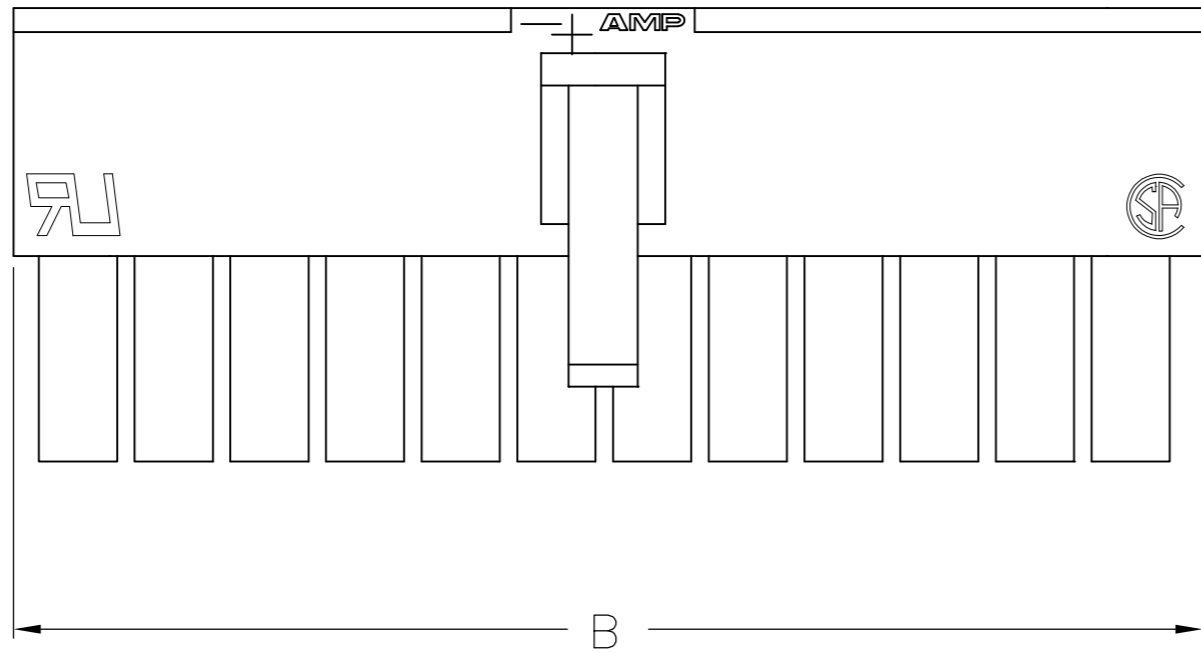

THIS DRAWING IS UNPUBLISHED. RELEASED FOR PUBLICATION
 © COPYRIGHT - By - ALL RIGHTS RESERVED.

REVISIONS				
P	LTR	DESCRIPTION	DATE	APVD
E1		REVISED PER ECR-15-012827	31AUG2015	NK DC

- 1 MATERIAL: POLYAMIDE, UL94V-2, WHITE.
- 2 MATERIAL: POLYAMIDE, UL94-V0, PINK.
- 3 MATERIAL: POLYAMIDE, UL94-V0, BLUE.
- 4 GLOW WIRE FLAMMABILITY INDEX (GWFI) 850°C AT LEAST, ACC. TO IEC 60335-1
- 5 GLOW WIRE IGNITION TEMPERATURE (GWIT) 775°C AT LEAST, ACC. TO IEC 60335-1
- 6 GLOW WIRE END PRODUCT TEMPERATURE (GWEPT) 750°C NO FLAME ACC. TO IEC 60335-1

ONLY FOR 1586765-2

NOTES	DIM B	DIM A	POS.	PART NUMBER
3	43.2	37.8	20	2-2292405-0
2	39.0	33.6	18	1-2292404-8
1	51.6	46.2	24	2-1586765-4
1	47.4	42.0	22	2-1586765-2
1	43.2	37.8	20	2-1586765-0
1	39.0	33.6	18	1-1586765-8
1	34.8	29.4	16	1-1586765-6
1	30.6	25.2	14	1-1586765-4
1	26.4	21.0	12	1-1586765-2
1	22.2	16.8	10	1-1586765-0
1	18.0	12.6	8	1586765-8
1	13.8	8.4	6	1586765-6
1	9.6	4.2	4	1586765-4
1	5.4	-	2	1586765-2

THIS DRAWING IS A CONTROLLED DOCUMENT.		DWN K. WHITAKER 08MAY2007	TE Connectivity	
DIMENSIONS: mm [INCHES]		CHK C. CASH 08MAY2007		
TOLERANCES UNLESS OTHERWISE SPECIFIED:		APVD C. CASH 08MAY2007	NAME RECEPTACLE HOUSING, 4.2 MM P.E. SERIES	
0 PLC ±		PRODUCT SPEC	SIZE A2	CAGE CODE 00779
1 PLC ± 0.4[.02]		APPLICATION SPEC	DRAWING NO C=1586765	RESTRICTED TO -
2 PLC ± 0.25[.010]		WEIGHT	SCALE 3:1	SHEET 1 of 1
3 PLC ± 0.150[.0059]		CUSTOMER DRAWING	REV E1	
4 PLC ±				
ANGLES ±				
FINISH				
MATERIAL SEE TABLE				