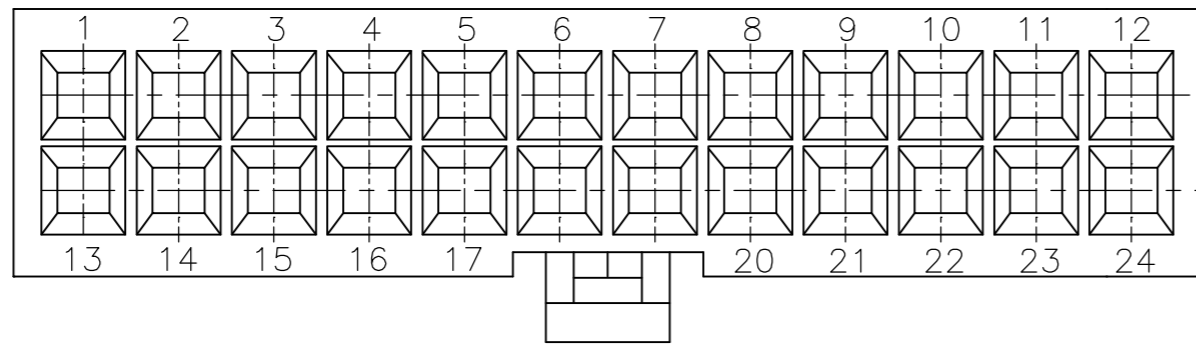

THIS DRAWING IS UNPUBLISHED. RELEASED FOR PUBLICATION  
 © COPYRIGHT - By - ALL RIGHTS RESERVED.

REVISIONS				
P	LTR	DESCRIPTION	DATE	APVD
E1		REVISED PER ECR-15-012827	31AUG2015	NK DC

- 1 MATERIAL: POLYAMIDE, UL94V-2, WHITE.
- 2 MATERIAL: POLYAMIDE, UL94-V0, PINK.
- 3 MATERIAL: POLYAMIDE, UL94-V0, BLUE.
- 4 GLOW WIRE FLAMMABILITY INDEX (GWFI) 850°C AT LEAST, ACC. TO IEC 60335-1
- 5 GLOW WIRE IGNITION TEMPERATURE (GWIT) 775°C AT LEAST, ACC. TO IEC 60335-1
- 6 GLOW WIRE END PRODUCT TEMPERATURE (GWEPT) 750°C NO FLAME ACC. TO IEC 60335-1

ONLY FOR 1586765-2

NOTES	DIM B	DIM A	POS.	PART NUMBER
3	43.2	37.8	20	2-2292405-0
2	39.0	33.6	18	1-2292404-8
1	51.6	46.2	24	2-1586765-4
1	47.4	42.0	22	2-1586765-2
1	43.2	37.8	20	2-1586765-0
1	39.0	33.6	18	1-1586765-8
1	34.8	29.4	16	1-1586765-6
1	30.6	25.2	14	1-1586765-4
1	26.4	21.0	12	1-1586765-2
1	22.2	16.8	10	1-1586765-0
1	18.0	12.6	8	1586765-8
1	13.8	8.4	6	1586765-6
1	9.6	4.2	4	1586765-4
1	5.4	-	2	1586765-2

THIS DRAWING IS A CONTROLLED DOCUMENT.		DWN K. WHITAKER 08MAY2007	TE Connectivity	
DIMENSIONS: mm [INCHES]		CHK C. CASH 08MAY2007		
TOLERANCES UNLESS OTHERWISE SPECIFIED:		APVD C. CASH 08MAY2007	NAME RECEPTACLE HOUSING, 4.2 MM P.E. SERIES	
0 PLC ±		PRODUCT SPEC	SIZE A2	CAGE CODE 00779
1 PLC ± 0.4[.02]		APPLICATION SPEC	DRAWING NO C=1586765	RESTRICTED TO -
2 PLC ± 0.25[.010]		WEIGHT	SCALE 3:1	SHEET 1 of 1
3 PLC ± 0.150[.0059]		CUSTOMER DRAWING	REV E1	
4 PLC ±				
ANGLES ±				
FINISH				
MATERIAL SEE TABLE				