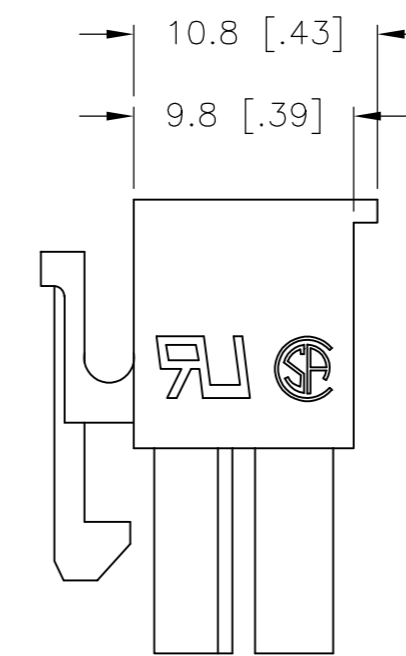

THIS DRAWING IS UNPUBLISHED. RELEASED FOR PUBLICATION  
 © COPYRIGHT - By - ALL RIGHTS RESERVED.

REVISIONS				
P	LTR	DESCRIPTION	DATE	APVD
E1		REVISED PER ECR-15-012827	31AUG2015	NK DC

- 1 MATERIAL: POLYAMIDE, UL94V-2, WHITE.
- 2 MATERIAL: POLYAMIDE, UL94-V0, PINK.
- 3 MATERIAL: POLYAMIDE, UL94-V0, BLUE.
- 4 GLOW WIRE FLAMMABILITY INDEX (GWFI) 850°C AT LEAST, ACC. TO IEC 60335-1
- 5 GLOW WIRE IGNITION TEMPERATURE (GWIT) 775°C AT LEAST, ACC. TO IEC 60335-1
- 6 GLOW WIRE END PRODUCT TEMPERATURE (GWEPT) 750°C NO FLAME ACC. TO IEC 60335-1

ONLY FOR 1586765-2

NOTES	DIM B	DIM A	POS.	PART NUMBER
3	43.2	37.8	20	2-2292405-0
2	39.0	33.6	18	1-2292404-8
1	51.6	46.2	24	2-1586765-4
1	47.4	42.0	22	2-1586765-2
1	43.2	37.8	20	2-1586765-0
1	39.0	33.6	18	1-1586765-8
1	34.8	29.4	16	1-1586765-6
1	30.6	25.2	14	1-1586765-4
1	26.4	21.0	12	1-1586765-2
1	22.2	16.8	10	1-1586765-0
1	18.0	12.6	8	1586765-8
1	13.8	8.4	6	1586765-6
1	9.6	4.2	4	1586765-4
1	5.4	-	2	1586765-2

THIS DRAWING IS A CONTROLLED DOCUMENT.		DWN K. WHITAKER 08MAY2007	TE Connectivity	
DIMENSIONS: mm [INCHES]		CHK C. CASH 08MAY2007		
TOLERANCES UNLESS OTHERWISE SPECIFIED:		APVD C. CASH 08MAY2007	NAME RECEPTACLE HOUSING, 4.2 MM P.E. SERIES	
0 PLC ±		PRODUCT SPEC	SIZE A2	CAGE CODE 00779
1 PLC ± 0.4[.02]		APPLICATION SPEC	DRAWING NO C=1586765	RESTRICTED TO -
2 PLC ± 0.25[.010]		WEIGHT	SCALE 3:1	SHEET 1 of 1
3 PLC ± 0.150[.0059]		CUSTOMER DRAWING	REV E1	
4 PLC ±				
ANGLES ±				
FINISH				
MATERIAL SEE TABLE				