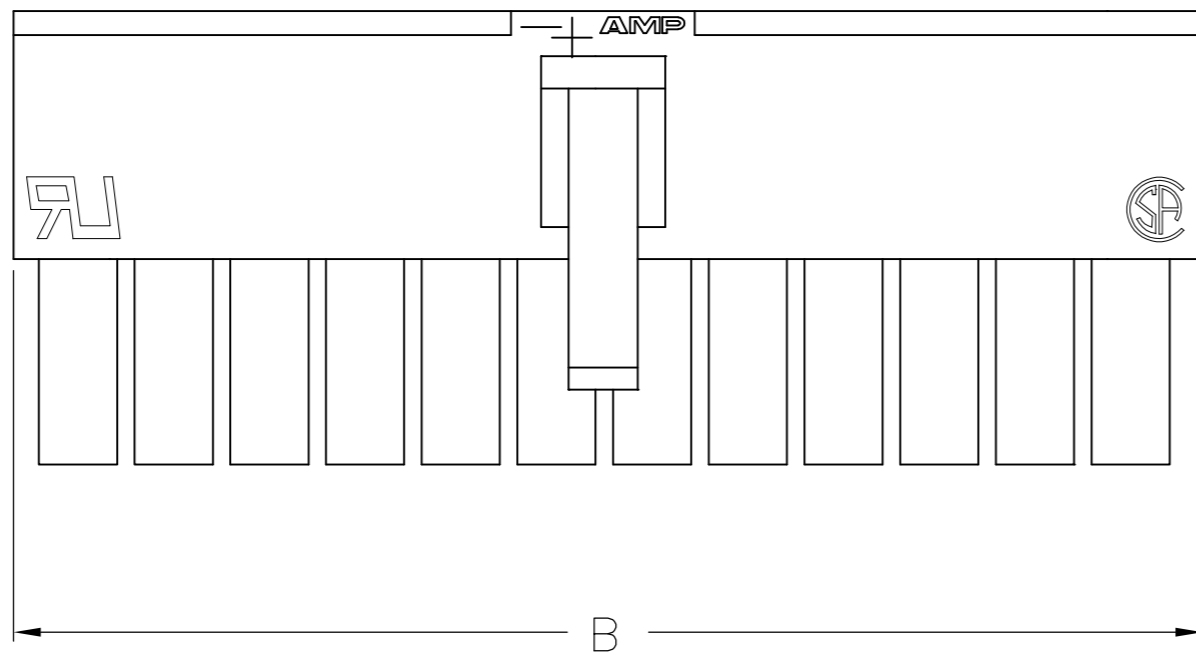

THIS DRAWING IS UNPUBLISHED. RELEASED FOR PUBLICATION  
 © COPYRIGHT - By - ALL RIGHTS RESERVED.

REVISIONS				
P	LTR	DESCRIPTION	DATE	APVD
E1		REVISED PER ECR-15-012827	31AUG2015	NK DC

- 1 MATERIAL: POLYAMIDE, UL94V-2, WHITE.
- 2 MATERIAL: POLYAMIDE, UL94-V0, PINK.
- 3 MATERIAL: POLYAMIDE, UL94-V0, BLUE.
- 4 GLOW WIRE FLAMMABILITY INDEX (GWFI) 850°C AT LEAST, ACC. TO IEC 60335-1
- 5 GLOW WIRE IGNITION TEMPERATURE (GWIT) 775°C AT LEAST, ACC. TO IEC 60335-1
- 6 GLOW WIRE END PRODUCT TEMPERATURE (GWEPT) 750°C NO FLAME ACC. TO IEC 60335-1

ONLY FOR 1586765-2

NOTES	DIM B	DIM A	POS.	PART NUMBER
3	43.2	37.8	20	2-2292405-0
2	39.0	33.6	18	1-2292404-8
1	51.6	46.2	24	2-1586765-4
1	47.4	42.0	22	2-1586765-2
1	43.2	37.8	20	2-1586765-0
1	39.0	33.6	18	1-1586765-8
1	34.8	29.4	16	1-1586765-6
1	30.6	25.2	14	1-1586765-4
1	26.4	21.0	12	1-1586765-2
1	22.2	16.8	10	1-1586765-0
1	18.0	12.6	8	1586765-8
1	13.8	8.4	6	1586765-6
1	9.6	4.2	4	1586765-4
1	5.4	-	2	1586765-2

THIS DRAWING IS A CONTROLLED DOCUMENT.		DWN K. WHITAKER 08MAY2007	TE Connectivity	
DIMENSIONS: mm [INCHES]		CHK C. CASH 08MAY2007		
TOLERANCES UNLESS OTHERWISE SPECIFIED:		APVD C. CASH 08MAY2007	NAME RECEPTACLE HOUSING, 4.2 MM P.E. SERIES	
0 PLC ±		PRODUCT SPEC	SIZE A2	CAGE CODE 00779
1 PLC ± 0.4[.02]		APPLICATION SPEC	DRAWING NO C=1586765	RESTRICTED TO -
2 PLC ± 0.25[.010]		WEIGHT	SCALE 3:1	SHEET 1 of 1
3 PLC ± 0.150[.0059]		CUSTOMER DRAWING	REV E1	
4 PLC ±				
ANGLES ±				
FINISH				
MATERIAL SEE TABLE				