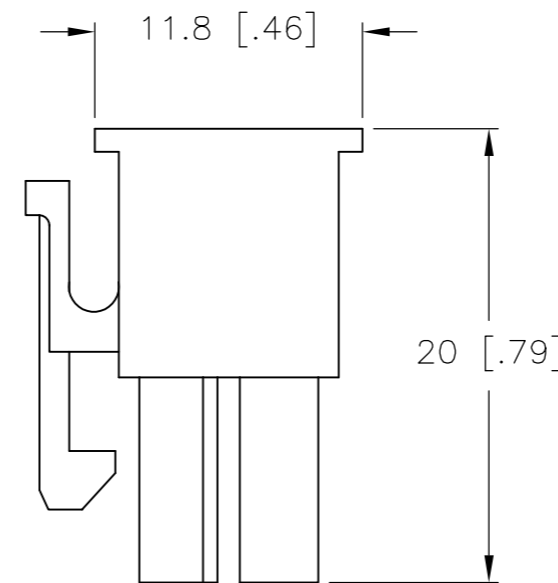

THIS DRAWING IS UNPUBLISHED. RELEASED FOR PUBLICATION  
 © COPYRIGHT - By - ALL RIGHTS RESERVED.

REVISIONS				
P	LTR	DESCRIPTION	DATE	APVD
E1		REVISED PER ECR-15-012827	31AUG2015	NK DC

- 1 MATERIAL: POLYAMIDE, UL94V-2, WHITE.
- 2 MATERIAL: POLYAMIDE, UL94-V0, PINK.
- 3 MATERIAL: POLYAMIDE, UL94-V0, BLUE.
- 4 GLOW WIRE FLAMMABILITY INDEX (GWFI) 850°C AT LEAST, ACC. TO IEC 60335-1
- 5 GLOW WIRE IGNITION TEMPERATURE (GWIT) 775°C AT LEAST, ACC. TO IEC 60335-1
- 6 GLOW WIRE END PRODUCT TEMPERATURE (GWEPT) 750°C NO FLAME ACC. TO IEC 60335-1

ONLY FOR 1586765-2

NOTES	DIM B	DIM A	POS.	PART NUMBER
3	43.2	37.8	20	2-2292405-0
2	39.0	33.6	18	1-2292404-8
1	51.6	46.2	24	2-1586765-4
1	47.4	42.0	22	2-1586765-2
1	43.2	37.8	20	2-1586765-0
1	39.0	33.6	18	1-1586765-8
1	34.8	29.4	16	1-1586765-6
1	30.6	25.2	14	1-1586765-4
1	26.4	21.0	12	1-1586765-2
1	22.2	16.8	10	1-1586765-0
1	18.0	12.6	8	1586765-8
1	13.8	8.4	6	1586765-6
1	9.6	4.2	4	1586765-4
1	5.4	-	2	1586765-2

THIS DRAWING IS A CONTROLLED DOCUMENT.		DWN K. WHITAKER 08MAY2007	TE Connectivity	
DIMENSIONS: mm [INCHES]		CHK C. CASH 08MAY2007		
TOLERANCES UNLESS OTHERWISE SPECIFIED:		APVD C. CASH 08MAY2007	NAME RECEPTACLE HOUSING, 4.2 MM P.E. SERIES	
0 PLC ±		PRODUCT SPEC	SIZE A2	CAGE CODE 00779
1 PLC ± 0.4[.02]		APPLICATION SPEC	DRAWING NO C=1586765	RESTRICTED TO -
2 PLC ± 0.25[.010]		WEIGHT	SCALE 3:1	SHEET 1 of 1
3 PLC ± 0.150[.0059]		CUSTOMER DRAWING	REV E1	
4 PLC ±				
ANGLES ±				
FINISH				
MATERIAL SEE TABLE				