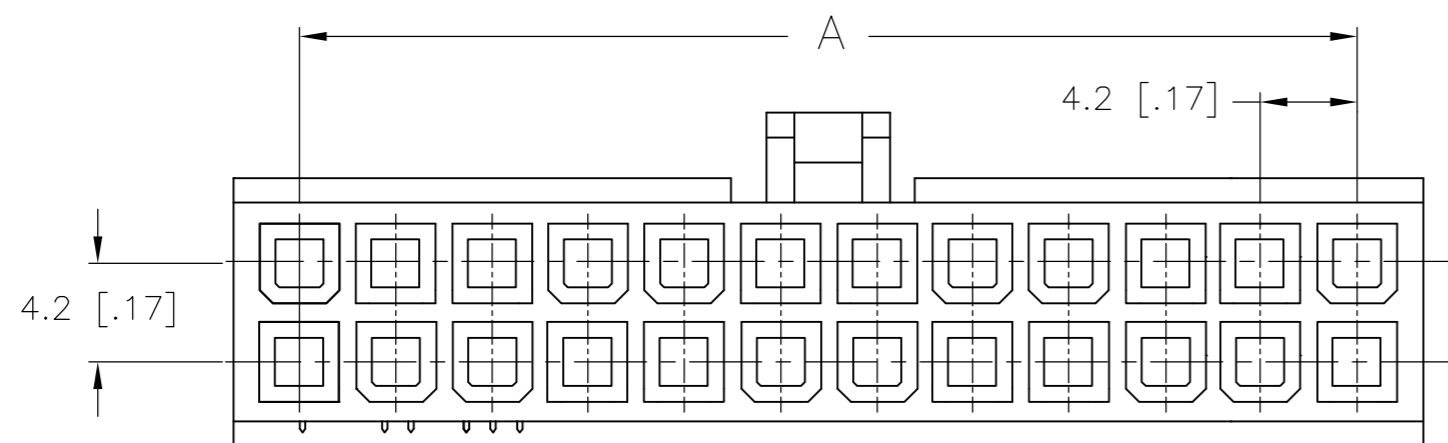

THIS DRAWING IS UNPUBLISHED. RELEASED FOR PUBLICATION  
 © COPYRIGHT - By - ALL RIGHTS RESERVED.

REVISIONS				
P	LTR	DESCRIPTION	DATE	APVD
E1		REVISED PER ECR-15-012827	31AUG2015	NK DC

- 1 MATERIAL: POLYAMIDE, UL94V-2, WHITE.
- 2 MATERIAL: POLYAMIDE, UL94-V0, PINK.
- 3 MATERIAL: POLYAMIDE, UL94-V0, BLUE.
- 4 GLOW WIRE FLAMMABILITY INDEX (GWFI) 850°C AT LEAST, ACC. TO IEC 60335-1
- 5 GLOW WIRE IGNITION TEMPERATURE (GWIT) 775°C AT LEAST, ACC. TO IEC 60335-1
- 6 GLOW WIRE END PRODUCT TEMPERATURE (GWEPT) 750°C NO FLAME ACC. TO IEC 60335-1

ONLY FOR 1586765-2

NOTES	DIM B	DIM A	POS.	PART NUMBER
3	43.2	37.8	20	2-2292405-0
2	39.0	33.6	18	1-2292404-8
1	51.6	46.2	24	2-1586765-4
1	47.4	42.0	22	2-1586765-2
1	43.2	37.8	20	2-1586765-0
1	39.0	33.6	18	1-1586765-8
1	34.8	29.4	16	1-1586765-6
1	30.6	25.2	14	1-1586765-4
1	26.4	21.0	12	1-1586765-2
1	22.2	16.8	10	1-1586765-0
1	18.0	12.6	8	1586765-8
1	13.8	8.4	6	1586765-6
1	9.6	4.2	4	1586765-4
1	5.4	-	2	1586765-2

THIS DRAWING IS A CONTROLLED DOCUMENT.		DWN K. WHITAKER 08MAY2007	TE Connectivity	
DIMENSIONS: mm [INCHES]		CHK C. CASH 08MAY2007		
TOLERANCES UNLESS OTHERWISE SPECIFIED:		APVD C. CASH 08MAY2007	NAME RECEPTACLE HOUSING, 4.2 MM P.E. SERIES	
0 PLC ±		PRODUCT SPEC	SIZE A2	CAGE CODE 00779
1 PLC ± 0.4[.02]		APPLICATION SPEC	DRAWING NO C=1586765	RESTRICTED TO -
2 PLC ± 0.25[.010]		WEIGHT	SCALE 3:1	SHEET 1 of 1
3 PLC ± 0.150[.0059]		CUSTOMER DRAWING	REV E1	
4 PLC ±				
ANGLES ±				
FINISH				
MATERIAL SEE TABLE				