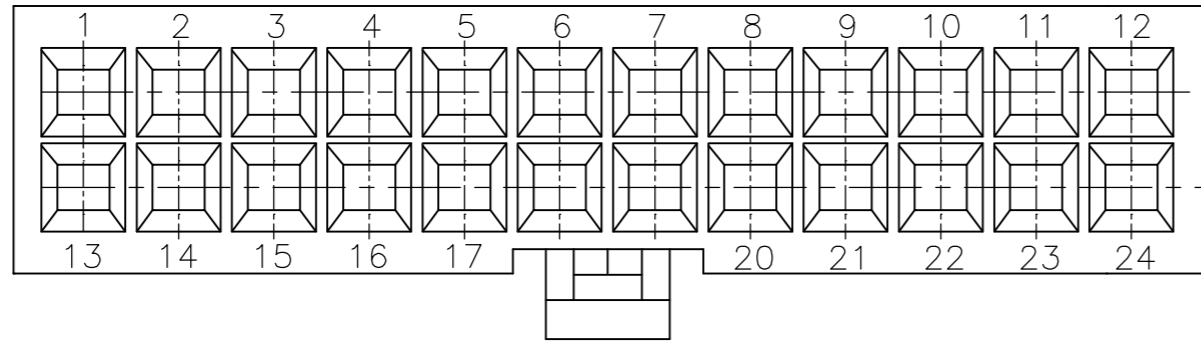

THIS DRAWING IS UNPUBLISHED. RELEASED FOR PUBLICATION
 © COPYRIGHT - By - ALL RIGHTS RESERVED.

REVISIONS				
P	LTR	DESCRIPTION	DATE	APVD
E1		REVISED PER ECR-15-012827	31AUG2015	NK DC

- 1 MATERIAL: POLYAMIDE, UL94V-2, WHITE.
- 2 MATERIAL: POLYAMIDE, UL94-V0, PINK.
- 3 MATERIAL: POLYAMIDE, UL94-V0, BLUE.
- 4 GLOW WIRE FLAMMABILITY INDEX (GWFI) 850°C AT LEAST, ACC. TO IEC 60335-1
- 5 GLOW WIRE IGNITION TEMPERATURE (GWIT) 775°C AT LEAST, ACC. TO IEC 60335-1
- 6 GLOW WIRE END PRODUCT TEMPERATURE (GWEPT) 750°C NO FLAME ACC. TO IEC 60335-1

ONLY FOR 1586765-2

NOTES	DIM B	DIM A	POS.	PART NUMBER
3	43.2	37.8	20	2-2292405-0
2	39.0	33.6	18	1-2292404-8
1	51.6	46.2	24	2-1586765-4
1	47.4	42.0	22	2-1586765-2
1	43.2	37.8	20	2-1586765-0
1	39.0	33.6	18	1-1586765-8
1	34.8	29.4	16	1-1586765-6
1	30.6	25.2	14	1-1586765-4
1	26.4	21.0	12	1-1586765-2
1	22.2	16.8	10	1-1586765-0
1	18.0	12.6	8	1586765-8
1	13.8	8.4	6	1586765-6
1	9.6	4.2	4	1586765-4
1	5.4	-	2	1586765-2

THIS DRAWING IS A CONTROLLED DOCUMENT.		DWN K. WHITAKER 08MAY2007	TE Connectivity	
DIMENSIONS: mm [INCHES]		CHK C. CASH 08MAY2007		
TOLERANCES UNLESS OTHERWISE SPECIFIED:		APVD C. CASH 08MAY2007	NAME RECEPTACLE HOUSING, 4.2 MM P.E. SERIES	
0 PLC ±		PRODUCT SPEC	SIZE A2	CAGE CODE 00779
1 PLC ± 0.4[.02]		APPLICATION SPEC	DRAWING NO C=1586765	RESTRICTED TO -
2 PLC ± 0.25[.010]		WEIGHT	SCALE 3:1	SHEET 1 of 1
3 PLC ± 0.150[.0059]		CUSTOMER DRAWING	REV E1	
4 PLC ±				
ANGLES ±				
FINISH				
MATERIAL SEE TABLE				