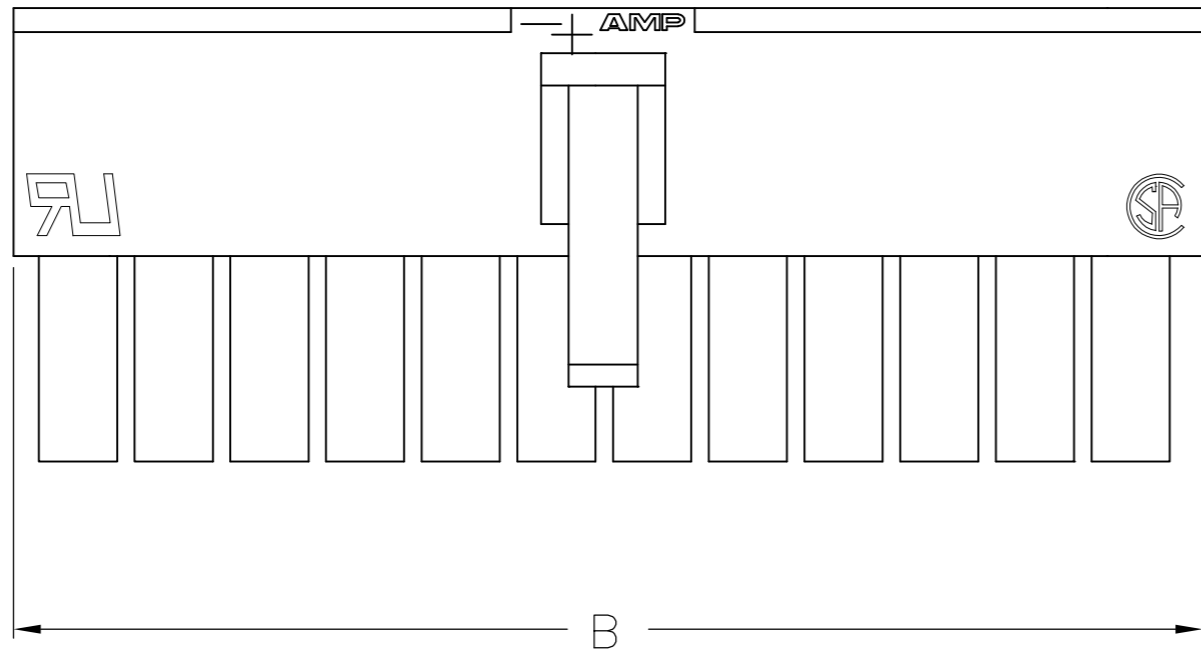

THIS DRAWING IS UNPUBLISHED. RELEASED FOR PUBLICATION
 © COPYRIGHT - By - ALL RIGHTS RESERVED.

REVISIONS				
P	LTR	DESCRIPTION	DATE	APVD
E1		REVISED PER ECR-15-012827	31AUG2015	NK DC

- 1 MATERIAL: POLYAMIDE, UL94V-2, WHITE.
- 2 MATERIAL: POLYAMIDE, UL94-V0, PINK.
- 3 MATERIAL: POLYAMIDE, UL94-V0, BLUE.
- 4 GLOW WIRE FLAMMABILITY INDEX (GWFI) 850°C AT LEAST, ACC. TO IEC 60335-1
- 5 GLOW WIRE IGNITION TEMPERATURE (GWIT) 775°C AT LEAST, ACC. TO IEC 60335-1
- 6 GLOW WIRE END PRODUCT TEMPERATURE (GWEPT) 750°C NO FLAME ACC. TO IEC 60335-1

ONLY FOR 1586765-2

NOTES	DIM B	DIM A	POS.	PART NUMBER
3	43.2	37.8	20	2-2292405-0
2	39.0	33.6	18	1-2292404-8
1	51.6	46.2	24	2-1586765-4
1	47.4	42.0	22	2-1586765-2
1	43.2	37.8	20	2-1586765-0
1	39.0	33.6	18	1-1586765-8
1	34.8	29.4	16	1-1586765-6
1	30.6	25.2	14	1-1586765-4
1	26.4	21.0	12	1-1586765-2
1	22.2	16.8	10	1-1586765-0
1	18.0	12.6	8	1586765-8
1	13.8	8.4	6	1586765-6
1	9.6	4.2	4	1586765-4
1	5.4	-	2	1586765-2

THIS DRAWING IS A CONTROLLED DOCUMENT.		DWN K. WHITAKER 08MAY2007	TE Connectivity	
DIMENSIONS: mm [INCHES]		CHK C. CASH 08MAY2007		
TOLERANCES UNLESS OTHERWISE SPECIFIED:		APVD C. CASH 08MAY2007	NAME RECEPTACLE HOUSING, 4.2 MM P.E. SERIES	
0 PLC ±		PRODUCT SPEC	SIZE A2	CAGE CODE 00779
1 PLC ± 0.4[.02]		APPLICATION SPEC	DRAWING NO C=1586765	RESTRICTED TO -
2 PLC ± 0.25[.010]		WEIGHT	SCALE 3:1	SHEET 1 of 1
3 PLC ± 0.150[.0059]		CUSTOMER DRAWING	REV E1	
4 PLC ±				
ANGLES ±				
FINISH				
MATERIAL SEE TABLE				