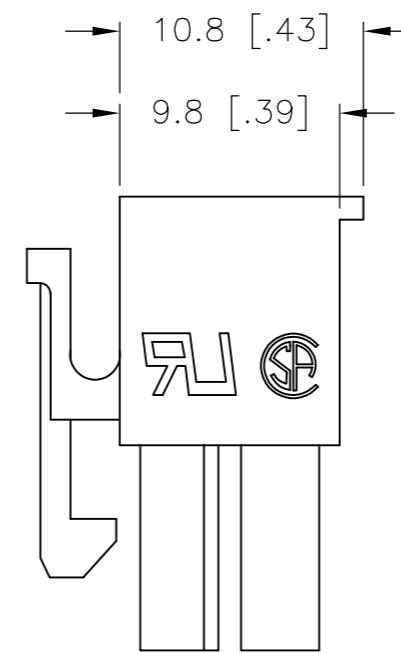

THIS DRAWING IS UNPUBLISHED. RELEASED FOR PUBLICATION
 © COPYRIGHT - By - ALL RIGHTS RESERVED.

REVISIONS				
P	LTR	DESCRIPTION	DATE	APVD
E1		REVISED PER ECR-15-012827	31AUG2015	NK DC

- 1 MATERIAL: POLYAMIDE, UL94V-2, WHITE.
- 2 MATERIAL: POLYAMIDE, UL94-V0, PINK.
- 3 MATERIAL: POLYAMIDE, UL94-V0, BLUE.
- 4 GLOW WIRE FLAMMABILITY INDEX (GWFI) 850°C AT LEAST, ACC. TO IEC 60335-1
- 5 GLOW WIRE IGNITION TEMPERATURE (GWIT) 775°C AT LEAST, ACC. TO IEC 60335-1
- 6 GLOW WIRE END PRODUCT TEMPERATURE (GWEPT) 750°C NO FLAME ACC. TO IEC 60335-1

ONLY FOR 1586765-2

NOTES	DIM B	DIM A	POS.	PART NUMBER
3	43.2	37.8	20	2-2292405-0
2	39.0	33.6	18	1-2292404-8
1	51.6	46.2	24	2-1586765-4
1	47.4	42.0	22	2-1586765-2
1	43.2	37.8	20	2-1586765-0
1	39.0	33.6	18	1-1586765-8
1	34.8	29.4	16	1-1586765-6
1	30.6	25.2	14	1-1586765-4
1	26.4	21.0	12	1-1586765-2
1	22.2	16.8	10	1-1586765-0
1	18.0	12.6	8	1586765-8
1	13.8	8.4	6	1586765-6
1	9.6	4.2	4	1586765-4
1	5.4	-	2	1586765-2

THIS DRAWING IS A CONTROLLED DOCUMENT.		DWN K. WHITAKER 08MAY2007	TE Connectivity	
DIMENSIONS: mm [INCHES]		CHK C. CASH 08MAY2007		
TOLERANCES UNLESS OTHERWISE SPECIFIED:		APVD C. CASH 08MAY2007	NAME RECEPTACLE HOUSING, 4.2 MM P.E. SERIES	
0 PLC ±		PRODUCT SPEC	SIZE A2	CAGE CODE 00779
1 PLC ± 0.4[.02]		APPLICATION SPEC	DRAWING NO C=1586765	RESTRICTED TO -
2 PLC ± 0.25[.010]		WEIGHT	SCALE 3:1	SHEET 1 of 1
3 PLC ± 0.150[.0059]		CUSTOMER DRAWING	REV E1	
4 PLC ±				
ANGLES ±				
FINISH				
MATERIAL SEE TABLE				