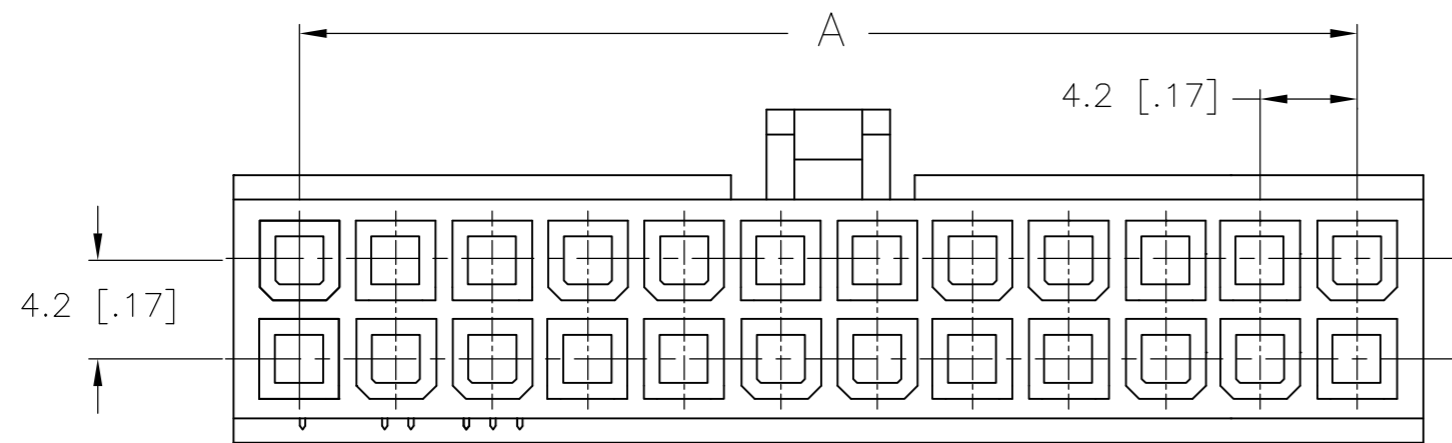

THIS DRAWING IS UNPUBLISHED. RELEASED FOR PUBLICATION
 © COPYRIGHT - By - ALL RIGHTS RESERVED.

REVISIONS				
P	LTR	DESCRIPTION	DATE	APVD
E1		REVISED PER ECR-15-012827	31AUG2015	NK DC

- 1 MATERIAL: POLYAMIDE, UL94V-2, WHITE.
- 2 MATERIAL: POLYAMIDE, UL94-V0, PINK.
- 3 MATERIAL: POLYAMIDE, UL94-V0, BLUE.
- 4 GLOW WIRE FLAMMABILITY INDEX (GWFI) 850°C AT LEAST, ACC. TO IEC 60335-1
- 5 GLOW WIRE IGNITION TEMPERATURE (GWIT) 775°C AT LEAST, ACC. TO IEC 60335-1
- 6 GLOW WIRE END PRODUCT TEMPERATURE (GWEPT) 750°C NO FLAME ACC. TO IEC 60335-1

ONLY FOR 1586765-2

NOTES	DIM B	DIM A	POS.	PART NUMBER
3	43.2	37.8	20	2-2292405-0
2	39.0	33.6	18	1-2292404-8
1	51.6	46.2	24	2-1586765-4
1	47.4	42.0	22	2-1586765-2
1	43.2	37.8	20	2-1586765-0
1	39.0	33.6	18	1-1586765-8
1	34.8	29.4	16	1-1586765-6
1	30.6	25.2	14	1-1586765-4
1	26.4	21.0	12	1-1586765-2
1	22.2	16.8	10	1-1586765-0
1	18.0	12.6	8	1586765-8
1	13.8	8.4	6	1586765-6
1	9.6	4.2	4	1586765-4
1	5.4	-	2	1586765-2

THIS DRAWING IS A CONTROLLED DOCUMENT.		DWN K. WHITAKER 08MAY2007	TE Connectivity	
DIMENSIONS: mm [INCHES]		CHK C. CASH 08MAY2007		
TOLERANCES UNLESS OTHERWISE SPECIFIED:		APVD C. CASH 08MAY2007	NAME RECEPTACLE HOUSING, 4.2 MM P.E. SERIES	
0 PLC ±		PRODUCT SPEC	SIZE A2	CAGE CODE 00779
1 PLC ± 0.4[.02]		APPLICATION SPEC	DRAWING NO C=1586765	RESTRICTED TO -
2 PLC ± 0.25[.010]		WEIGHT	SCALE 3:1	SHEET 1 of 1
3 PLC ± 0.150[.0059]		CUSTOMER DRAWING	REV E1	
4 PLC ±				
ANGLES ±				
FINISH				
MATERIAL SEE TABLE				