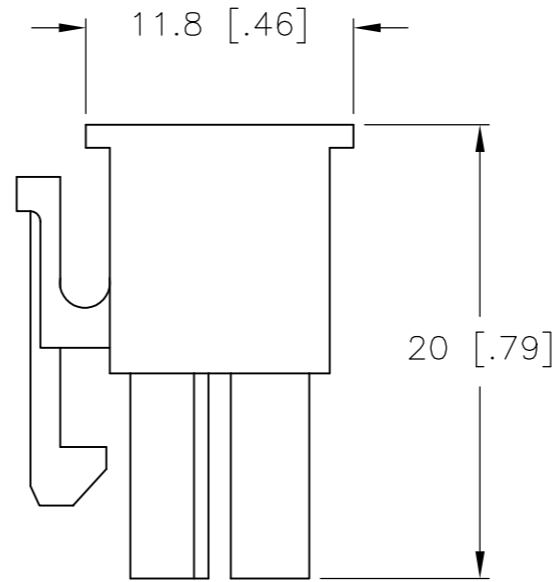

THIS DRAWING IS UNPUBLISHED. RELEASED FOR PUBLICATION
 © COPYRIGHT - By - ALL RIGHTS RESERVED.

REVISIONS				
P	LTR	DESCRIPTION	DATE	APVD
E1		REVISED PER ECR-15-012827	31AUG2015	NK DC

- 1 MATERIAL: POLYAMIDE, UL94V-2, WHITE.
- 2 MATERIAL: POLYAMIDE, UL94-V0, PINK.
- 3 MATERIAL: POLYAMIDE, UL94-V0, BLUE.
- 4 GLOW WIRE FLAMMABILITY INDEX (GWFI) 850°C AT LEAST, ACC. TO IEC 60335-1
- 5 GLOW WIRE IGNITION TEMPERATURE (GWIT) 775°C AT LEAST, ACC. TO IEC 60335-1
- 6 GLOW WIRE END PRODUCT TEMPERATURE (GWEPT) 750°C NO FLAME ACC. TO IEC 60335-1

ONLY FOR 1586765-2

NOTES	DIM B	DIM A	POS.	PART NUMBER
3	43.2	37.8	20	2-2292405-0
2	39.0	33.6	18	1-2292404-8
1	51.6	46.2	24	2-1586765-4
1	47.4	42.0	22	2-1586765-2
1	43.2	37.8	20	2-1586765-0
1	39.0	33.6	18	1-1586765-8
1	34.8	29.4	16	1-1586765-6
1	30.6	25.2	14	1-1586765-4
1	26.4	21.0	12	1-1586765-2
1	22.2	16.8	10	1-1586765-0
1	18.0	12.6	8	1586765-8
1	13.8	8.4	6	1586765-6
1	9.6	4.2	4	1586765-4
1	5.4	-	2	1586765-2

THIS DRAWING IS A CONTROLLED DOCUMENT.		DWN K. WHITAKER 08MAY2007	TE Connectivity	
DIMENSIONS: mm [INCHES]		CHK C. CASH 08MAY2007		
TOLERANCES UNLESS OTHERWISE SPECIFIED:		APVD C. CASH 08MAY2007	NAME RECEPTACLE HOUSING, 4.2 MM P.E. SERIES	
0 PLC ±		PRODUCT SPEC	SIZE A2	CAGE CODE 00779
1 PLC ± 0.4[.02]		APPLICATION SPEC	DRAWING NO C=1586765	RESTRICTED TO -
2 PLC ± 0.25[.010]		WEIGHT	SCALE 3:1	SHEET 1 of 1
3 PLC ± 0.150[.0059]		CUSTOMER DRAWING	REV E1	
4 PLC ±				
ANGLES ±				
FINISH				
MATERIAL SEE TABLE				