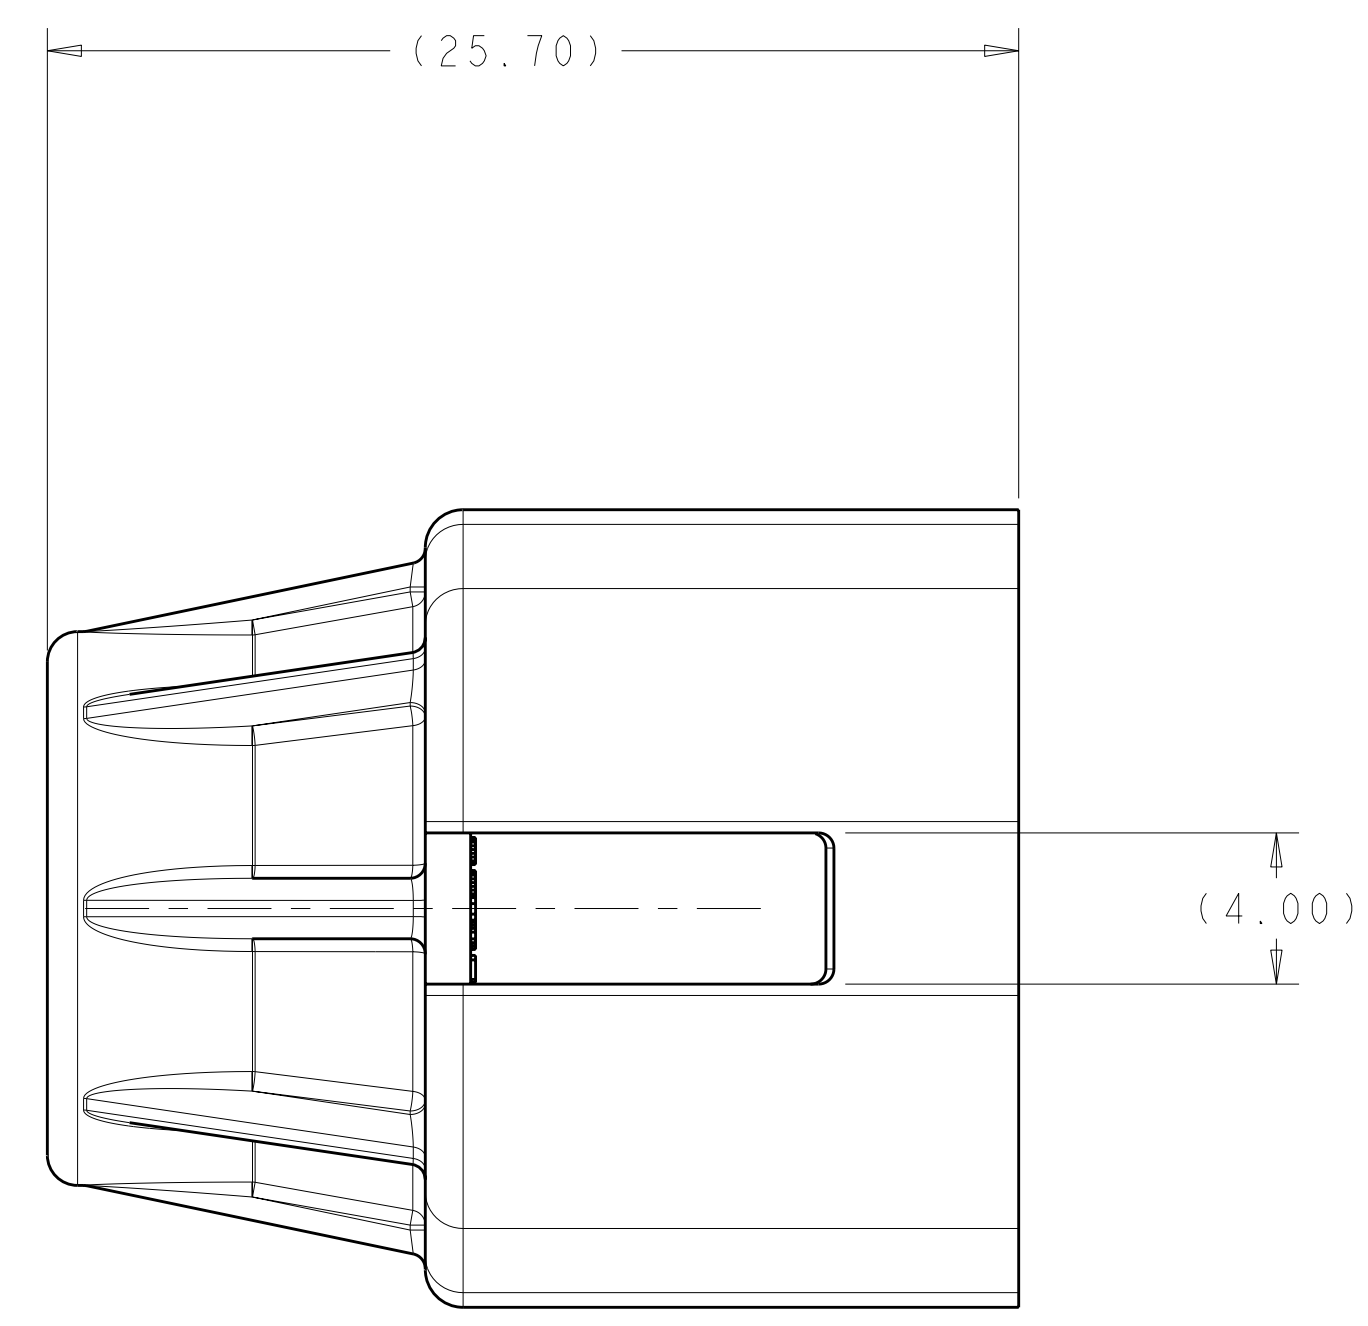

LOC	DIST	REVISIONS			
P	LTB	DESCRIPTION	DATE	DWN	APVD
A		ECO-09-020745	23SEP2009	DS	AT

SECTION G-G

- 1 MATERIAL:
TYPE: PA66 35%GF
COLOR: SEE TABLE
- 2 SEALING SURFACE, NO WITNESS LINE,
DAMAGE, OR FLASH PERMITTED
- 3. FEATURES DENOTED BY REFERENCE DIMENSIONS
MUST BE INSPECTED FOR PRESENCE
- 4 PRELIMINARY PART—NOT RELEASED FOR PRODUCTION

1587722-1 SHOWN

E	COLOR	CABLE DIA	PART NO
13.40	ORANGE	9.90 - 10.50	1587722-2
12.25	BLACK	8.10 - 9.30	1587722-1

<small>THIS DRAWING IS UNPUBLISHED. RELEASED FOR PUBLICATION BY TYCO ELECTRONICS CORPORATION. ALL RIGHTS RESERVED.</small>		DWN: D SIMPSON 12JAN2009 CHK: A TYLER 12JAN2009 APVD: -	Tyco Electronics Harrisburg, PA 17105-3608
DIMENSIONS: mm 	TOLERANCES UNLESS OTHERWISE SPECIFIED: 9 PLC ±.15 5 PLC ±0.10 4 PLC ±.05 ANGLES ±°	PRODUCT SPEC: - APPLICATION SPEC: - WEIGHT: - CUSTOMER DRAWING	NAME: CABLE SEAL RETAINER HVA280-3PM CHART SIZE: A 00779 C=1587722 SCALE: 1:1 SHEET 1 OF 1 REV A