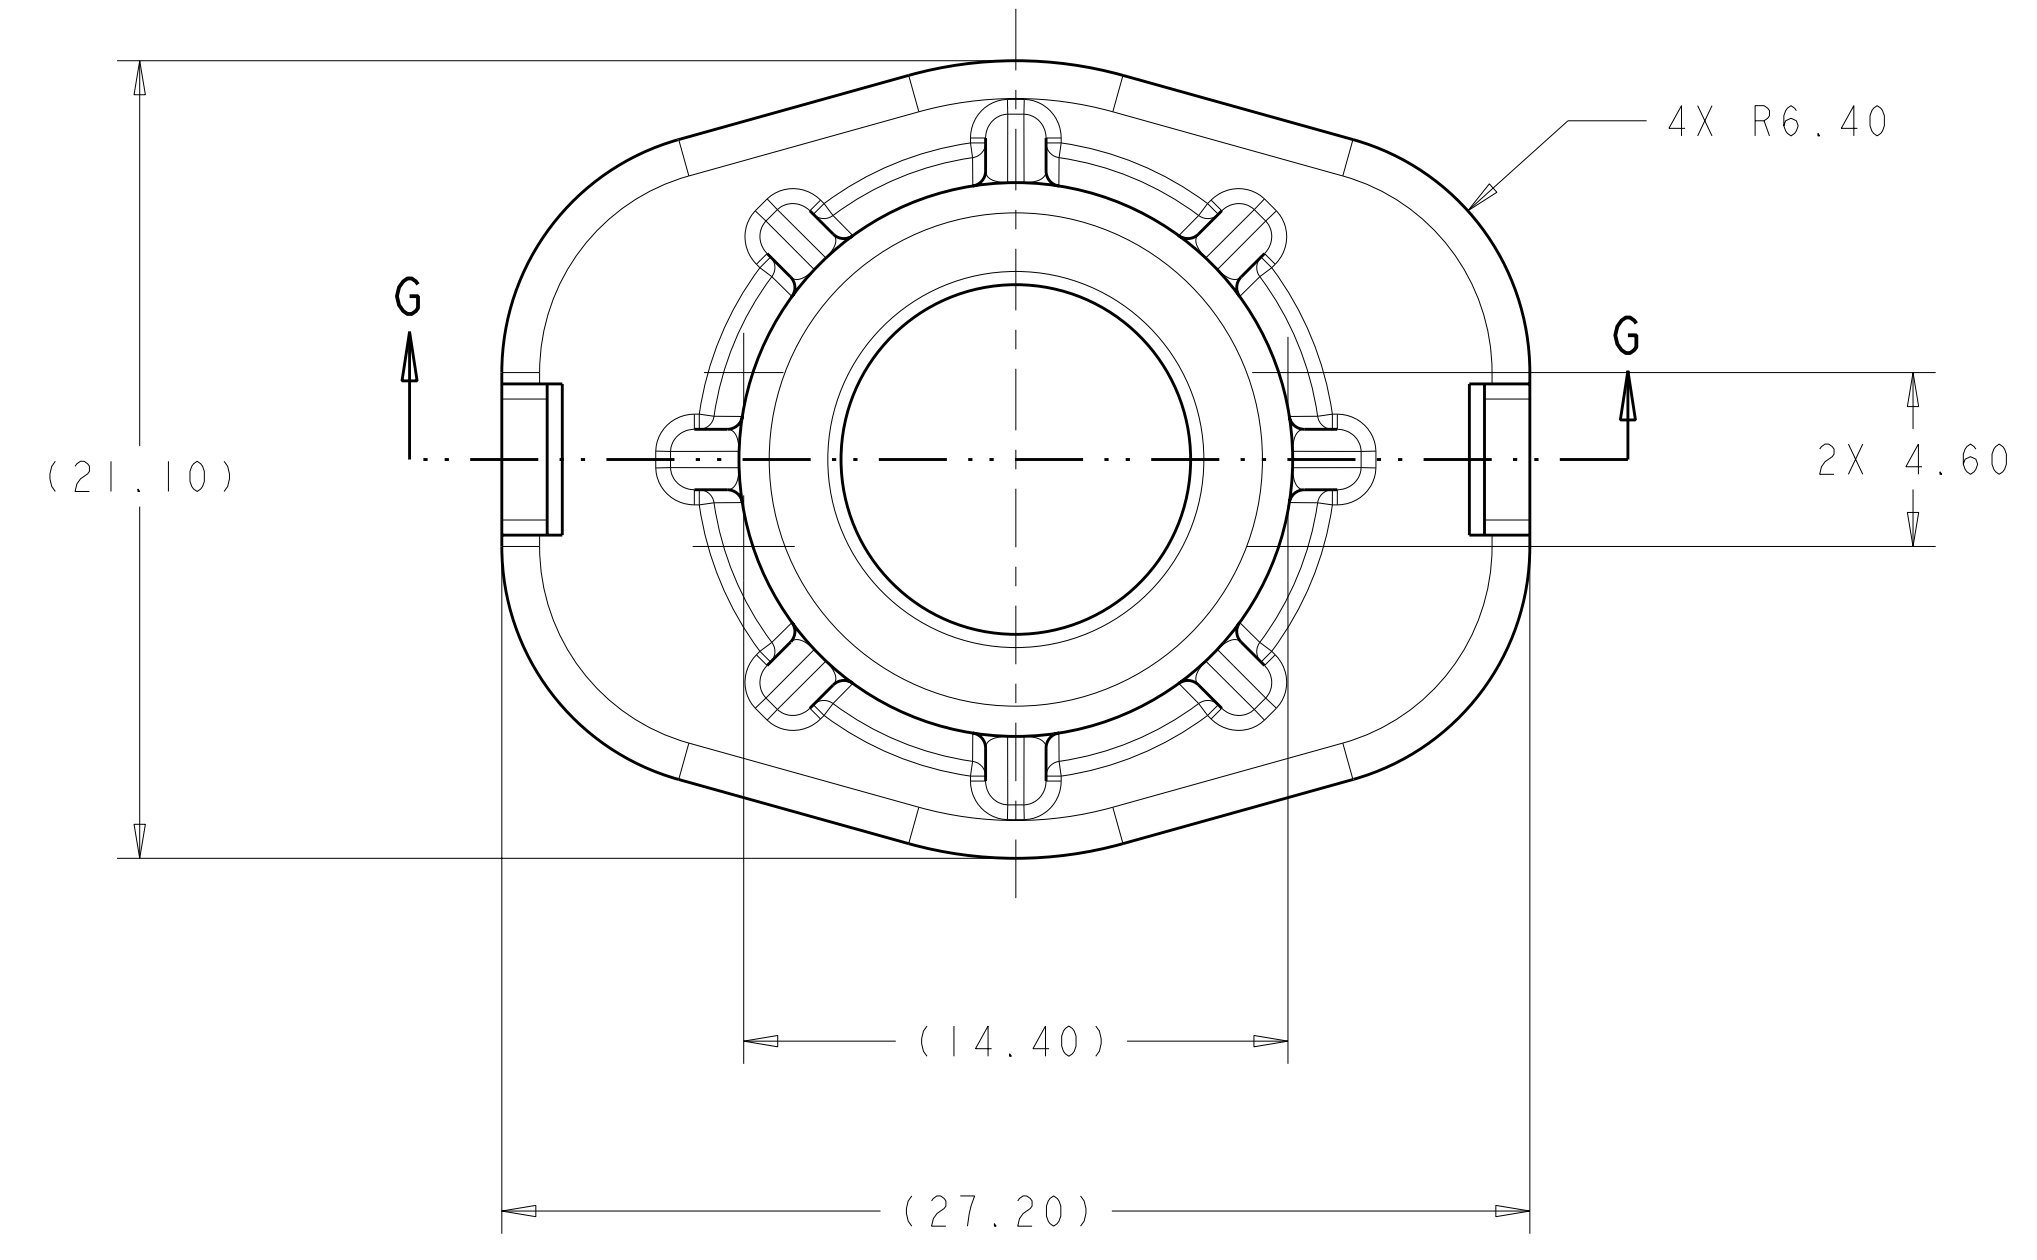

LOC	DIST	REVISIONS			
P	LTB	DESCRIPTION	DATE	DWN	APVD
A		ECO-09-020745	23SEP2009	DS	AT

SECTION G-G

- 1 MATERIAL:
TYPE: PA66 35%GF
COLOR: SEE TABLE
- 2 SEALING SURFACE, NO WITNESS LINE,
DAMAGE, OR FLASH PERMITTED
- 3. FEATURES DENOTED BY REFERENCE DIMENSIONS
MUST BE INSPECTED FOR PRESENCE
- 4 PRELIMINARY PART—NOT RELEASED FOR PRODUCTION

1587722-1 SHOWN

E	COLOR	CABLE DIA	PART NO
13.40	ORANGE	9.90 - 10.50	1587722-2
12.25	BLACK	8.10 - 9.30	1587722-1

<small>THIS DRAWING IS UNPUBLISHED. RELEASED FOR PUBLICATION BY TYCO ELECTRONICS CORPORATION. ALL RIGHTS RESERVED.</small>		DWN: D SIMPSON 12JAN2009 CHK: A TYLER 12JAN2009 APVD: -	Tyco Electronics Harrisburg, PA 17105-3608
DIMENSIONS: mm 	TOLERANCES UNLESS OTHERWISE SPECIFIED: 9 PLC ±.15 5 PLC ±0.10 4 PLC ±.05 ANGLES ±°	PRODUCT SPEC: - APPLICATION SPEC: - WEIGHT: - CUSTOMER DRAWING	NAME: CABLE SEAL RETAINER HVA280-3PM CHART SIZE: A 00779 C=1587722 SCALE: 1:1 SHEET 1 OF 1 REV A