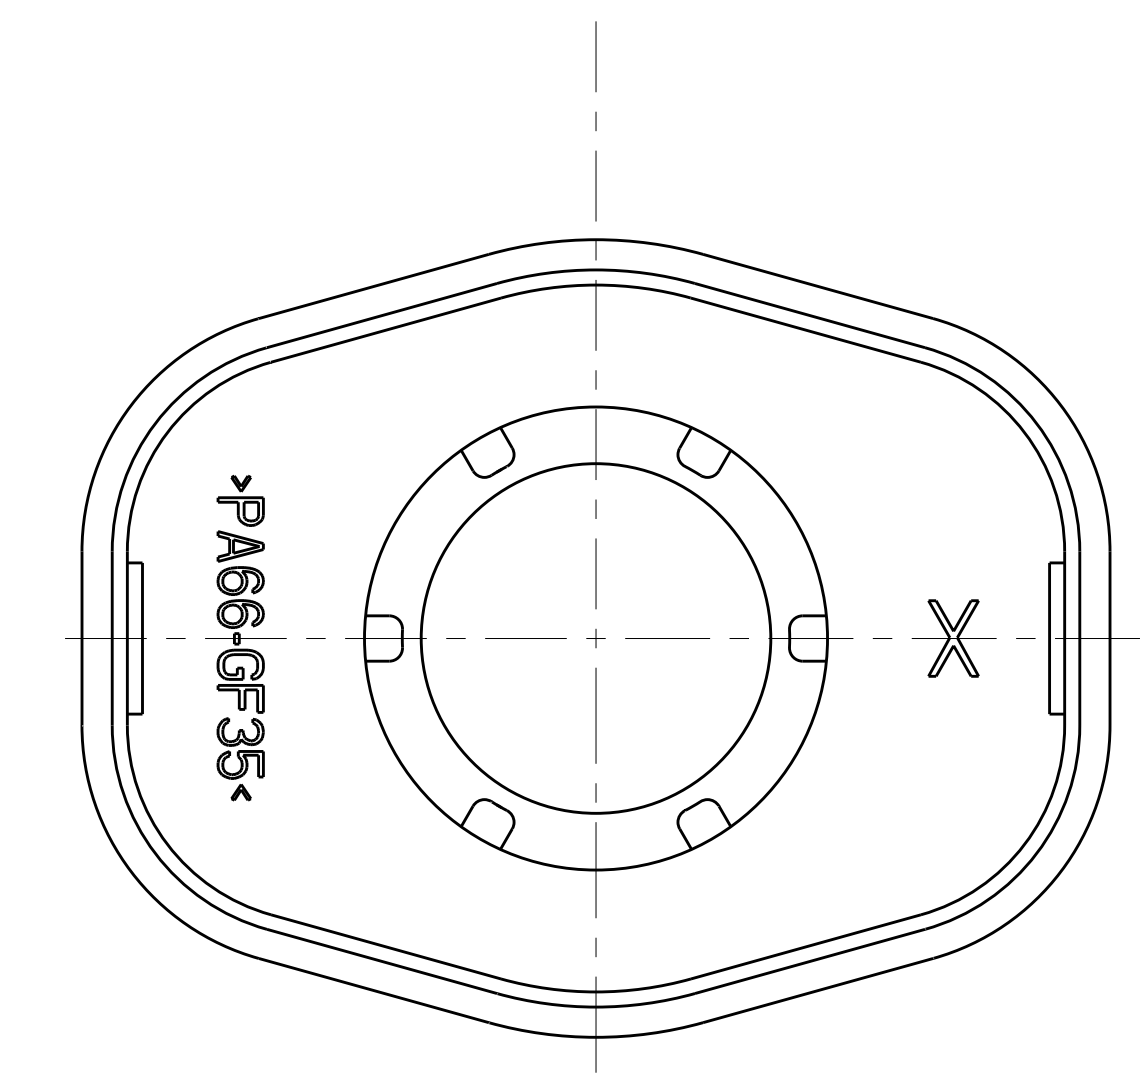

LOC	DIST	REVISIONS			
P	LTB	DESCRIPTION	DATE	DWN	APVD
A		ECO-09-020745	23SEP2009	DS	AT

SECTION G-G

- 1 MATERIAL:
TYPE: PA66 35%GF
COLOR: SEE TABLE
- 2 SEALING SURFACE, NO WITNESS LINE,
DAMAGE, OR FLASH PERMITTED
- 3. FEATURES DENOTED BY REFERENCE DIMENSIONS
MUST BE INSPECTED FOR PRESENCE
- 4 PRELIMINARY PART—NOT RELEASED FOR PRODUCTION

1587722-1 SHOWN

E	COLOR	CABLE DIA	PART NO
13.40	ORANGE	9.90 - 10.50	1587722-2
12.25	BLACK	8.10 - 9.30	1587722-1

<small>THIS DRAWING IS UNPUBLISHED. RELEASED FOR PUBLICATION BY TYCO ELECTRONICS CORPORATION. ALL RIGHTS RESERVED.</small>		DWN: D SIMPSON 12JAN2009 CHK: A TYLER 12JAN2009 APVD: -	Tyco Electronics Harrisburg, PA 17105-3608
DIMENSIONS: mm 	TOLERANCES UNLESS OTHERWISE SPECIFIED: 9 PLC ±.15 5 PLC ±0.10 4 PLC ±.05 ANGLES ±°	PRODUCT SPEC: - APPLICATION SPEC: - WEIGHT: - CUSTOMER DRAWING	NAME: CABLE SEAL RETAINER HVA280-3PM CHART SIZE: A 00779 C=1587722 SCALE: 1:1 SHEET 1 OF 1 REV A