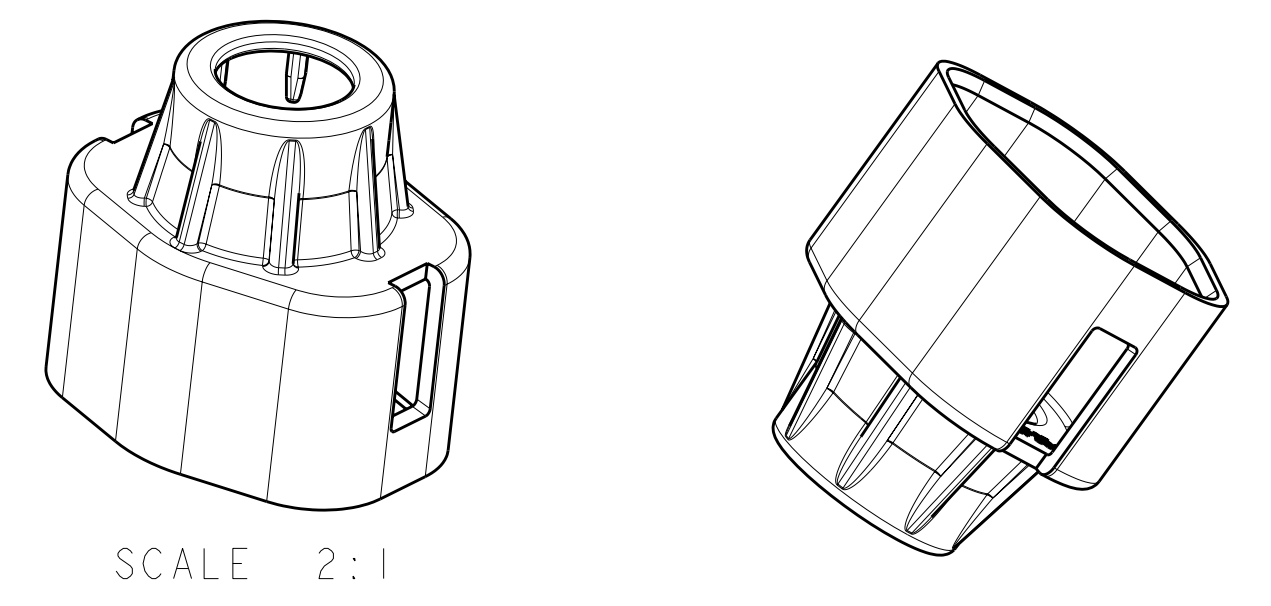

LOC	DIST	REVISIONS			
P	LTB	DESCRIPTION	DATE	DWN	APVD
A		ECO-09-020745	23SEP2009	DS	AT

SECTION G-G

- 1 MATERIAL:
TYPE: PA66 35%GF
COLOR: SEE TABLE
- 2 SEALING SURFACE, NO WITNESS LINE,
DAMAGE, OR FLASH PERMITTED
- 3. FEATURES DENOTED BY REFERENCE DIMENSIONS
MUST BE INSPECTED FOR PRESENCE
- 4 PRELIMINARY PART—NOT RELEASED FOR PRODUCTION

1587722-1 SHOWN

E	COLOR	CABLE DIA	PART NO
13.40	ORANGE	9.90 - 10.50	1587722-2
12.25	BLACK	8.10 - 9.30	1587722-1

<small>THIS DRAWING IS UNPUBLISHED. RELEASED FOR PUBLICATION BY TYCO ELECTRONICS CORPORATION. ALL RIGHTS RESERVED.</small>		DWN: D SIMPSON 12JAN2009 CHK: A TYLER 12JAN2009 APVD: -	Tyco Electronics Harrisburg, PA 17105-3608
DIMENSIONS: mm 	TOLERANCES UNLESS OTHERWISE SPECIFIED: 9 PLC ±.15 5 PLC ±0.10 4 PLC ±.05 ANGLES ±°	PRODUCT SPEC: - APPLICATION SPEC: - WEIGHT: - CUSTOMER DRAWING	NAME: CABLE SEAL RETAINER HVA280-3PM CHART SIZE: A 00779 C=1587722 SCALE: 1:1 SHEET 1 OF 1 REV A