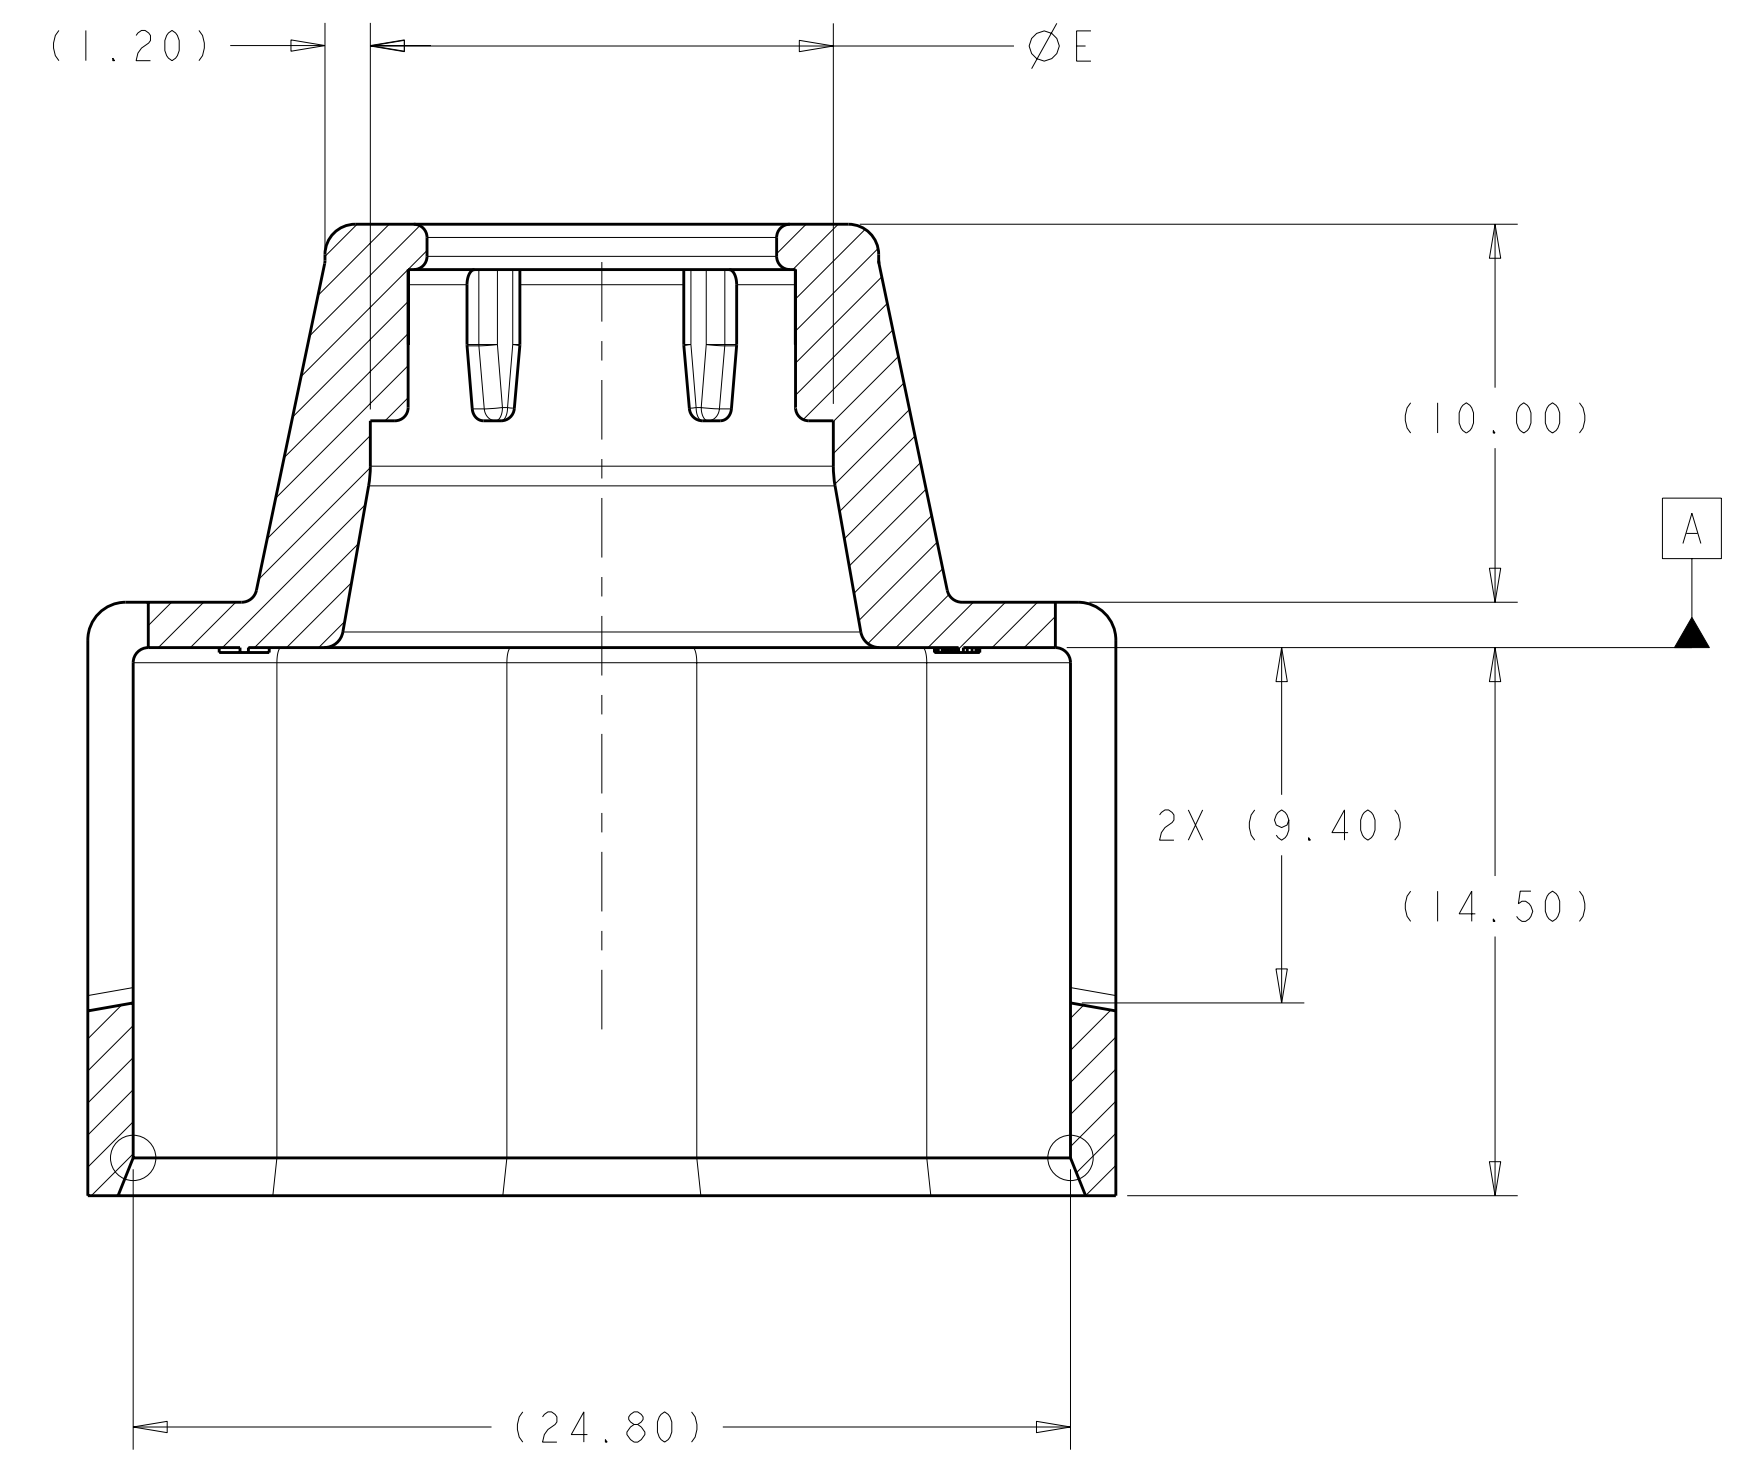

LOC	DIST	REVISIONS			
P	LTB	DESCRIPTION	DATE	DWN	APVD
A		ECO-09-020745	23SEP2009	DS	AT

SECTION G-G

- 1 MATERIAL:
TYPE: PA66 35%GF
COLOR: SEE TABLE
- 2 SEALING SURFACE, NO WITNESS LINE,
DAMAGE, OR FLASH PERMITTED
- 3. FEATURES DENOTED BY REFERENCE DIMENSIONS
MUST BE INSPECTED FOR PRESENCE
- 4 PRELIMINARY PART—NOT RELEASED FOR PRODUCTION

1587722-1 SHOWN

E	COLOR	CABLE DIA	PART NO
13.40	ORANGE	9.90 - 10.50	1587722-2
12.25	BLACK	8.10 - 9.30	1587722-1

<small>THIS DRAWING IS UNPUBLISHED. RELEASED FOR PUBLICATION BY TYCO ELECTRONICS CORPORATION. ALL RIGHTS RESERVED.</small>		DWN: D SIMPSON 12JAN2009 CHK: A TYLER 12JAN2009 APVD: -	Tyco Electronics Harrisburg, PA 17105-3608
DIMENSIONS: mm 	TOLERANCES UNLESS OTHERWISE SPECIFIED: 9 PLC ±.15 5 PLC ±0.10 4 PLC ±.05 ANGLES ±°	PRODUCT SPEC: - APPLICATION SPEC: - WEIGHT: - CUSTOMER DRAWING	NAME: CABLE SEAL RETAINER HVA280-3PM CHART SIZE: A 00779 C=1587722 SCALE: 1:1 SHEET 1 OF 1 REV A