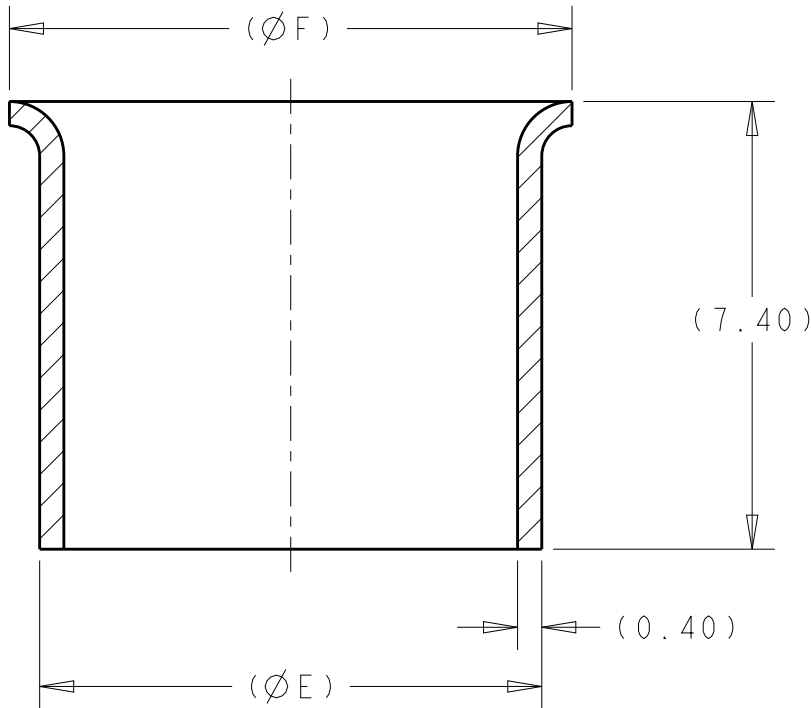

LOC	DIST	REVISIONS					
HV	00	P	LTR	DESCRIPTION	DATE	DWN	APVD
			A1	ECO-10-022743	05NOV2010	DR	DR
			A2	ECO-11-024207	02DEC2011	DR	DR
			A3	ECO-13-012771	08AUG2013	DR	DR

SECTION A - A

1. MATERIAL:  
TYPE: COPPER ALLOY
2. FINISH:  
UNDERPLATE TYPE: NICKEL  
TOP PLATE TYPE: TIN
3. PARTS MUST BE FREE OF EXCESSIVE BURRS,  
CRACKS, OR OTHER VISUAL IMPERFECTIONS  
THAT MAY AFFECT FIT FORM OR FUNCTION

11.3	10.30	0.89g	A	1587723-3
10.3	9.30	0.80g	A	1587723-2
9.3	8.30	0.68g	A	1587723-1
F	E	WEIGHT	REV	PART NO

20  
 RELEASED FOR PUBLICATION  
 ALL RIGHTS RESERVED.  
 BY TYCO ELECTRONICS CORPORATION  
 COPYRIGHT 20  
 THIS DRAWING IS UNPUBLISHED.

DIMENSIONS: mm	DWN D SIMPSON	02JUN2008	MATERIAL	1	FINISH	
	CHK A TYLER	05JUN2008				
TOLERANCES UNLESS OTHERWISE SPECIFIED:	APVD J. BOLEWITZ	05JUN2008				NAME INNER FERRULE HVA280 MULTI-CORE
0 PLC ±	PRODUCT SPEC		SIZE	CAGE CODE	DRAWING NO	RESTRICTED TO
1 PLC ±0.15	APPLICATION SPEC		A 4	00779	C-1587723	
2 PLC ±0.1			WEIGHT SEE TABLE			
3 PLC ±			CUSTOMER DRAWING			
4 PLC ±			SCALE	8:1	SHEET 1 OF 1	REV A3
ANGLES ±1°						