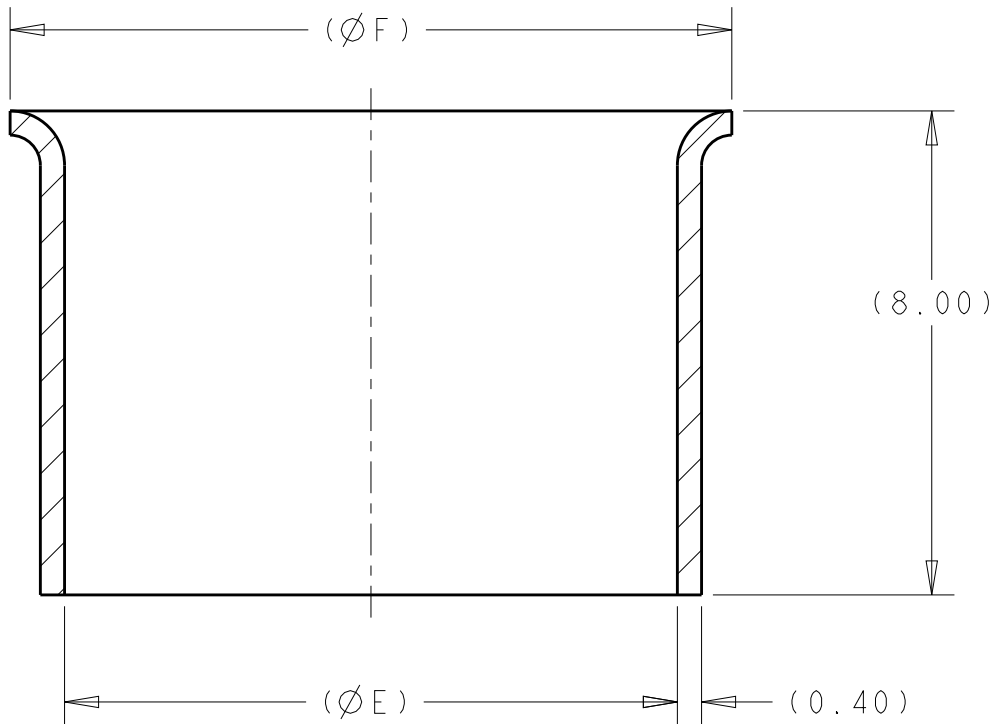

LOC HV	DIST 00	REVISIONS				
P	LTR	DESCRIPTION	DATE	DWN	APVD	
	A1	ECO-10-022743	05NOV2010	DR	DR	
	A2	ECO-11-024207	02DEC2011	DR	DR	
	A3	ECO-13-012771	08AUG2013	DR	DR	

SECTION A - A

1 MATERIAL:
TYPE: COPPER ALLOY

2. FINISH:
UNDERPLATE TYPE: NICKEL
TOP PLATE TYPE: TIN

3. PARTS MUST BE FREE OF EXCESSIVE BURRS,
CRACKS, OR OTHER VISUAL IMPERFECTIONS
THAT MAY AFFECT FIT FORM OR FUNCTION

SCALE 2:1

13.93	12.13	1.26g	A	1587724-3
12.93	11.13	1.15g	A	1587724-2
11.93	10.13	1.00g	A	1587724-1
F	E	WEIGHT	REV	PART NO

20
 RELEASED FOR PUBLICATION
 ALL RIGHTS RESERVED.
 BY TYCO ELECTRONICS CORPORATION
 THIS DRAWING IS UNPUBLISHED.
 COPYRIGHT 20

DIMENSIONS: mm	DWN D SIMPSON 02JUN2008	MATERIAL	FINISH	
TOLERANCES UNLESS OTHERWISE SPECIFIED:	CHK A TYLER 02JUN2008	1		
0 PLC ±	APVD J. BOLEWITZ 02JUN2008	TE Connectivity		
1 PLC ±0.15	PRODUCT SPEC	NAME OUTER FERRULE HVA280 MULTI-CORE		
2 PLC ±0.10	APPLICATION SPEC	SIZE	CAGE CODE	DRAWING NO
3 PLC ±	WEIGHT SEE TABLE	A4	00779	C-1587724
4 PLC ±	CUSTOMER DRAWING	RESTRICTED TO	SCALE 8:1	SHEET 1 OF 1
ANGLES ±1°				REV A3