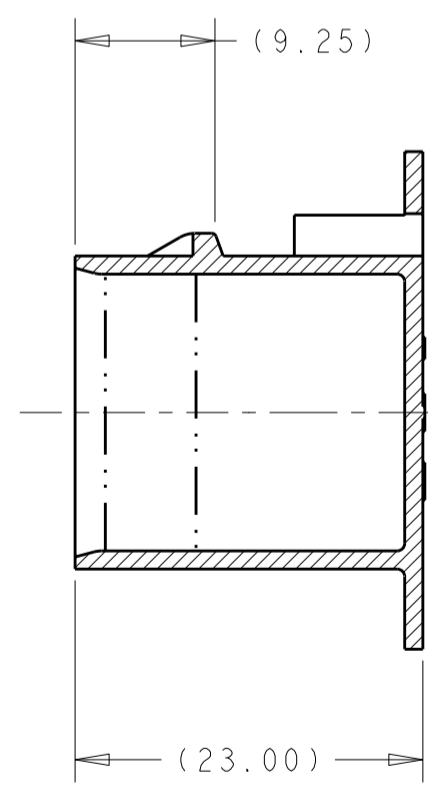

SCALE 1:1

- ① MATERIAL:  
TYPE: POLYPROPYLENE UNFILLED  
COLOR: NATURAL
- ② RECYCLE CODE ">PP<"
- ③ MOLD CAVITY I.D.
- ④ TYCO ELECTRONICS TRADE MARK

SECTION D-D

1587732-1  
PART NO

THIS DRAWING IS A CONTROLLED DOCUMENT FOR TYCO ELECTRONICS CORPORATION IT IS SUBJECT TO CHANGE AND THE CONTROLLING ENGINEERING ORGANIZATION SHOULD BE CONTACTED FOR THE LATEST REVISION.		DWN D. SIMPSON 02JUN2008	Tyco Electronics Harrisburg, PA 17105-3608	
DIMENSIONS: mm		CHK A TYLER 02JUN2008	NAME SHIPPING CAP, PLUG, HVA280-3PM	
TOLERANCES UNLESS OTHERWISE SPECIFIED:		APVD -	PRODUCT SPEC -	RESTRICTED TO -
0 PLC ±-		APPLICATION SPEC -	WEIGHT -	SIZE A200779
1 PLC ±0.15		SCALE 2:1	DRAWING NO C-1587732	SHEET 1
2 PLC ±0.1		CUSTOMER DRAWING	REV B	OF 1
3 PLC ±0.05				
4 PLC ±				
ANGLES ±°				
FINISH				