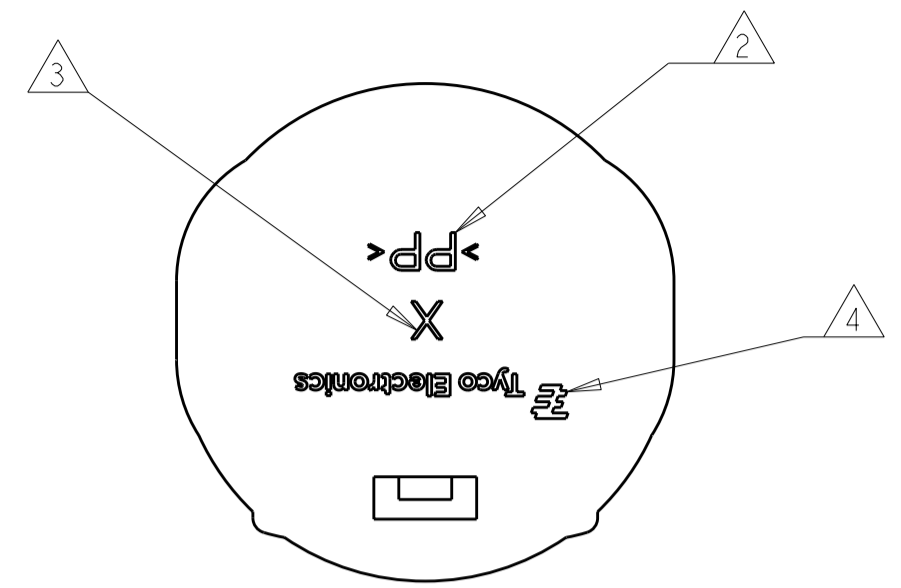

SCALE 1:1

- ① MATERIAL:  
TYPE: POLYPROPYLENE UNFILLED  
COLOR: NATURAL
- ② RECYCLE CODE ">PP<"
- ③ MOLD CAVITY I.D.
- ④ TYCO ELECTRONICS TRADE MARK

SECTION D-D

1587732-1  
PART NO

THIS DRAWING IS A CONTROLLED DOCUMENT FOR TYCO ELECTRONICS CORPORATION IT IS SUBJECT TO CHANGE AND THE CONTROLLING ENGINEERING ORGANIZATION SHOULD BE CONTACTED FOR THE LATEST REVISION.		DWN D. SIMPSON 02JUN2008	Tyco Electronics Harrisburg, PA 17105-3608	
DIMENSIONS: mm		CHK A TYLER 02JUN2008	NAME SHIPPING CAP, PLUG, HVA280-3PM	
TOLERANCES UNLESS OTHERWISE SPECIFIED:		APVD -	PRODUCT SPEC -	RESTRICTED TO -
0 PLC ±-		APPLICATION SPEC -	WEIGHT -	SIZE A200779
1 PLC ±0.15		SCALE 2:1	DRAWING NO C-1587732	SHEET 1
2 PLC ±0.1		CUSTOMER DRAWING	REV B	OF 1
3 PLC ±0.05				
4 PLC ±				
ANGLES ±°				
FINISH				