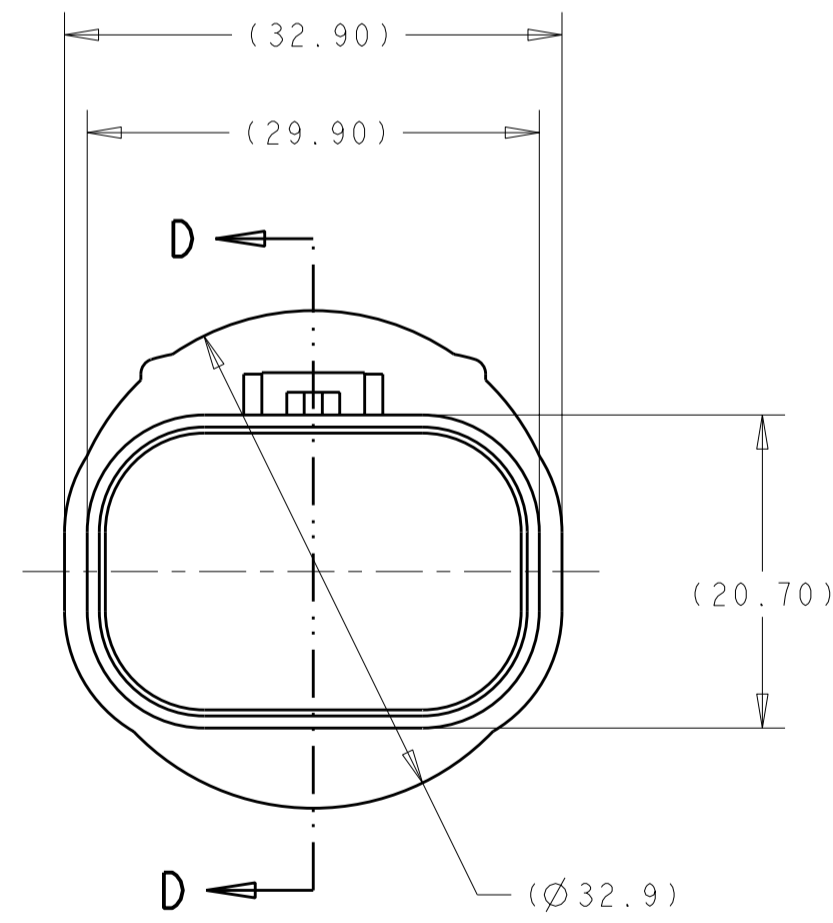

SCALE 1:1

- ① MATERIAL:  
TYPE: POLYPROPYLENE UNFILLED  
COLOR: NATURAL
- ② RECYCLE CODE ">PP<"
- ③ MOLD CAVITY I.D.
- ④ TYCO ELECTRONICS TRADE MARK

SECTION D-D

1587732-1  
PART NO

THIS DRAWING IS A CONTROLLED DOCUMENT FOR TYCO ELECTRONICS CORPORATION IT IS SUBJECT TO CHANGE AND THE CONTROLLING ENGINEERING ORGANIZATION SHOULD BE CONTACTED FOR THE LATEST REVISION.		DWN D. SIMPSON 02JUN2008	Tyco Electronics Harrisburg, PA 17105-3608	
DIMENSIONS: mm		CHK A TYLER 02JUN2008	NAME SHIPPING CAP, PLUG, HVA280-3PM	
TOLERANCES UNLESS OTHERWISE SPECIFIED:		APVD -	PRODUCT SPEC -	RESTRICTED TO -
0 PLC ±-		APPLICATION SPEC -	WEIGHT -	SIZE A200779
1 PLC ±0.15		SCALE 2:1	DRAWING NO C-1587732	SHEET 1
2 PLC ±0.1		CUSTOMER DRAWING	REV B	OF 1
3 PLC ±0.05				
4 PLC ±				
ANGLES ±°				
FINISH				