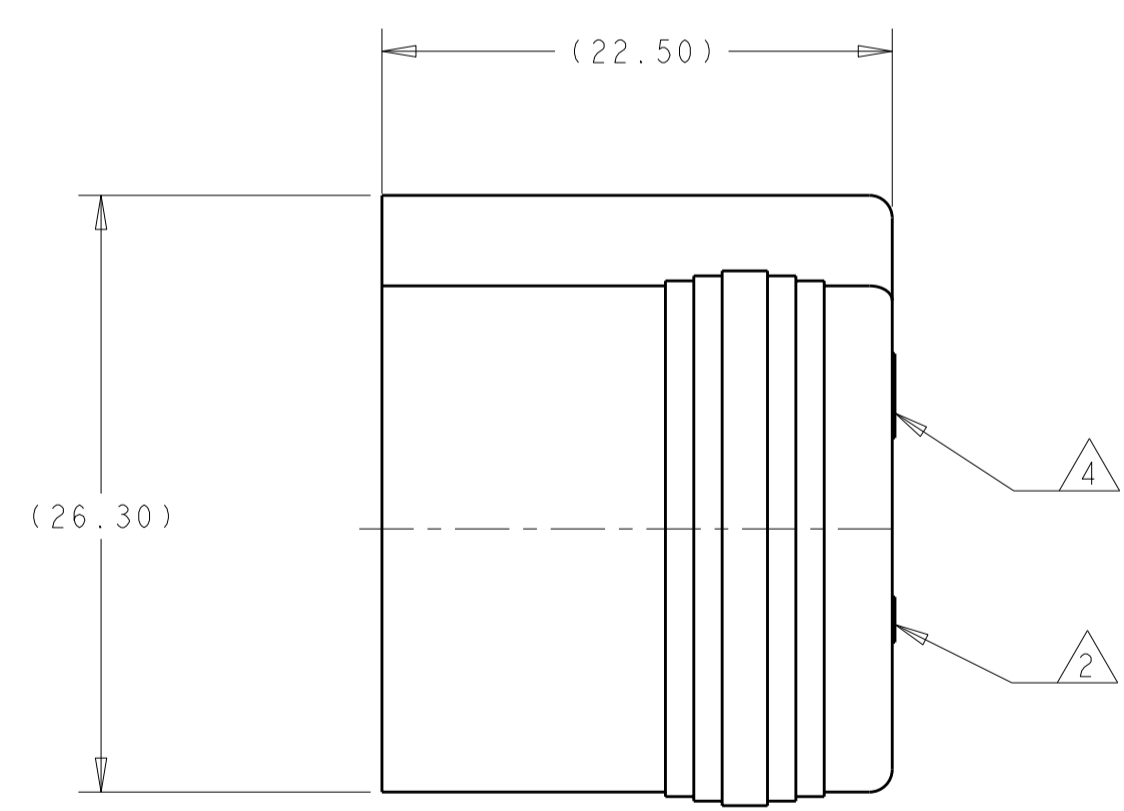

SCALE 2:1

- B 1 MATERIAL:
TYPE: POLYPROPYLENE
COLOR: NATURAL
- 2 RECYCLE CODE ">PP<" TO BE SHOWN ON THIS SURFACE
- 3 MOLD CAVITY ID TO BE SHOWN IN THIS AREA
- 4 TYCO ELECTRONICS TRADE MARK ON THIS SURFACE

1587733-1
TE P/N

THIS DRAWING IS A CONTROLLED DOCUMENT FOR TYCO ELECTRONICS CORPORATION. IT IS SUBJECT TO CHANGE AND THE CONTROLLING ENGINEERING ORGANIZATION SHOULD BE CONTACTED FOR THE LATEST REVISION.		DWN T. DEWITTE 09MAY2008	Tyco Electronics Harrisburg, PA 17105-3608	
DIMENSIONS: mm		CHK T. DEWITTE 09MAY2008	NAME HVA280 HEADER SHIPPING CAP	
TOLERANCES UNLESS OTHERWISE SPECIFIED: 0 PLC ± 1 PLC ±0.15 2 PLC ±0.1 3 PLC ±0.05 4 PLC ± ANGLES ±° FINISH		APVD - 09MAY2008	PRODUCT SPEC -	RESTRICTED TO -
MATERIAL -		WEIGHT -	APPLICATION SPEC -	SIZE A200779
		CUSTOMER DRAWING	DRAWING NO. C-1587733	SCALE 3:1 SHEET 1 OF 1 REV B