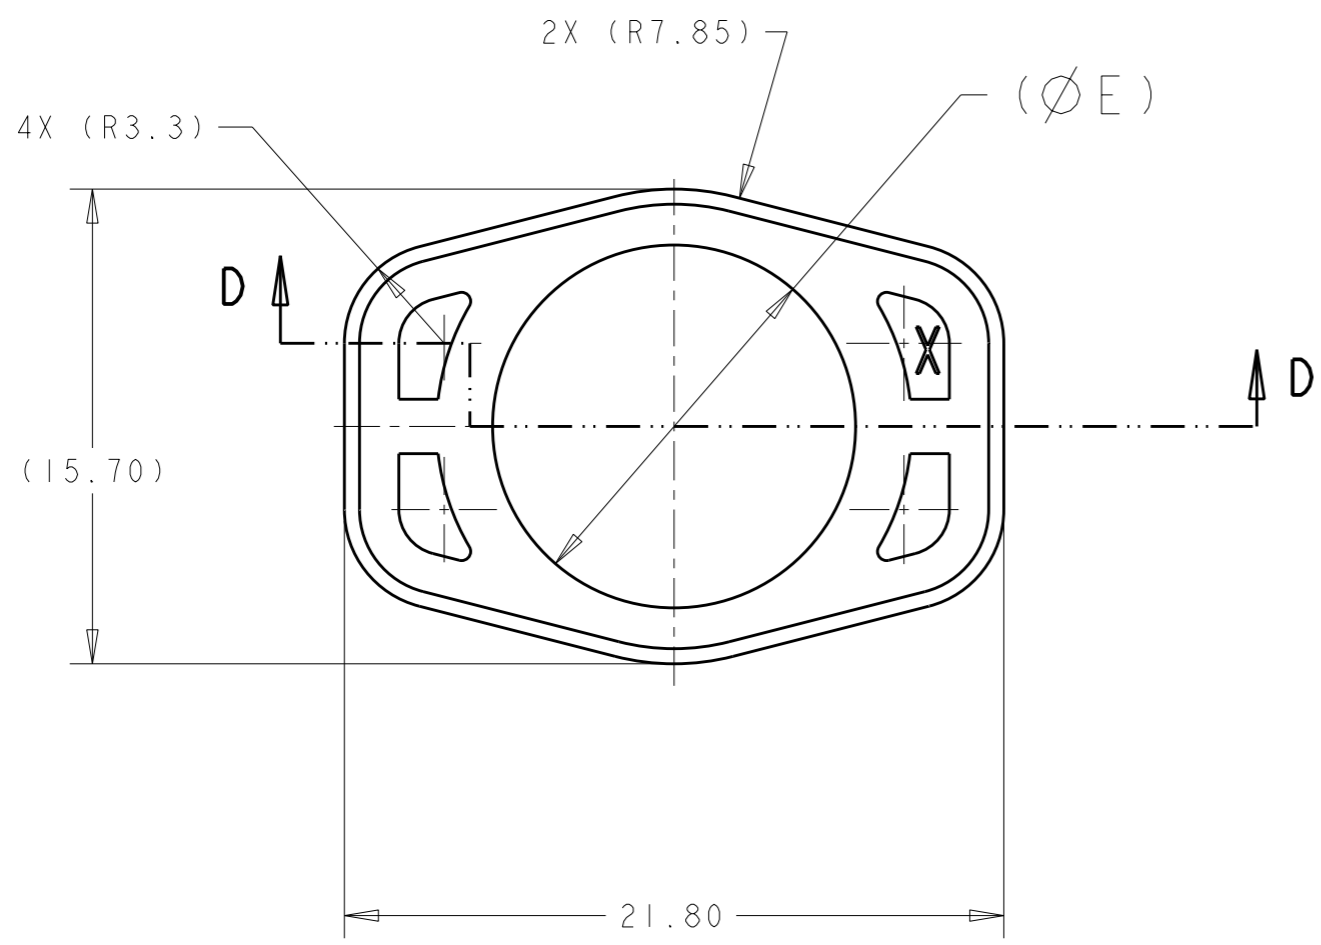

SECTION D-D

- 1 MATERIAL:
 TYPE: PBT 30%GF
 COLOR: SEE TABLE
- 2 PRELIMINARY PART—NOT RELEASED FOR PRODUCTION

2	13.00	ORANGE	9.90-10.50	1587735-2
	12.00	NATURAL	8.10-9.30	1587735-1
	E	COLOR	CABLE DIA	PART NO

<small>THIS DRAWING IS A CONTROLLED DOCUMENT FOR TYCO ELECTRONICS CORPORATION IT IS SUBJECT TO CHANGE AND THE CONTROLLING ENGINEERING ORGANIZATION SHOULD BE CONTACTED FOR THE LATEST REVISION.</small>		DWN 02JUN2008 D SIMPSON CHK 02JUN2008 A TYLER APVD - PRODUCT SPEC - APPLICATION SPEC - WEIGHT -		Tyco Electronics Harrisburg, PA 17105-3608	
DIMENSIONS: mm 		TOLERANCES UNLESS OTHERWISE SPECIFIED: 0 PLC ±- 1 PLC ±0.15 2 PLC ±0.10 3 PLC ±- 4 PLC ±- ANGLES ±1°		NAME SPACER, PLUG HVA280-3PM	
MATERIAL - 1 FINISH -		CUSTOMER DRAWING		SIZE A3 CAGE CODE 00779 DRAWING NO C-1587735 RESTRICTED TO - SCALE 4:1 SHEET 1 OF 1 REV A	