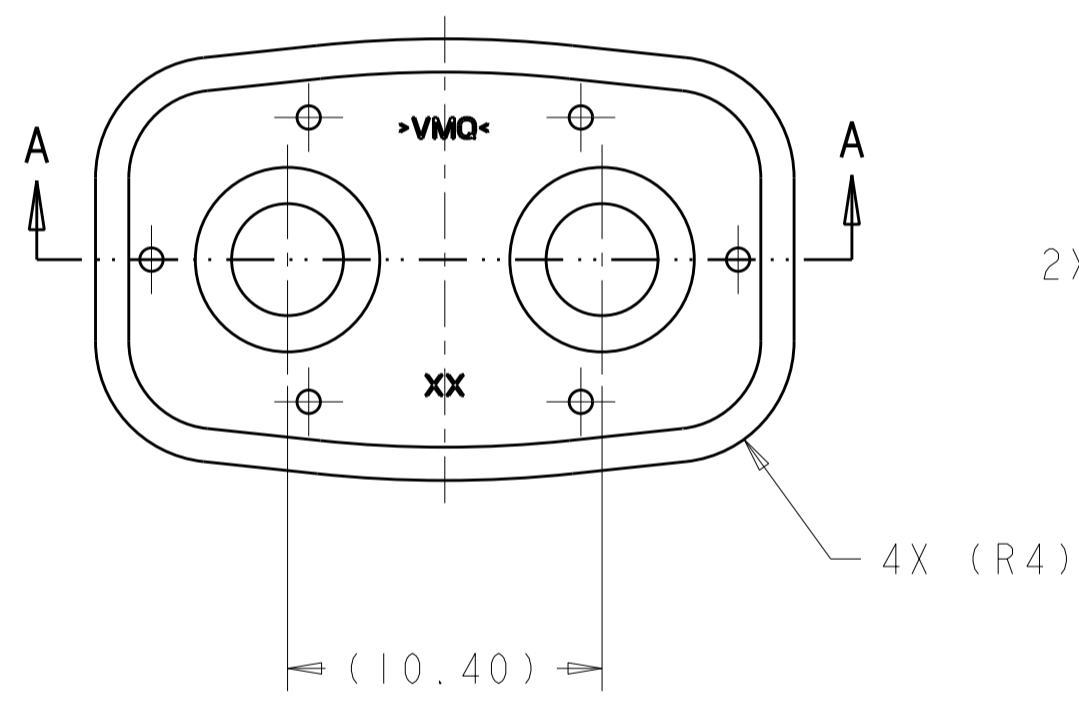

SCALE 2:1

DETAIL B  
SCALE 10:1

- 1. NO DAMAGES, SINK MARKS, CAVITIES OR FLOW LINES PERMITTED
- 2 MATERIAL:  
30 DUROMETER INHERENTLY LUBRICATED SILICONE  
COLOR: SEE PART NO. TABLE
- 3 AROUND NO FLASH PERMITTED
- 4 PRELIMINARY PART—NOT RELEASED FOR PRODUCTION

SEE DETAIL B

SECTION A-A

5.48	6.10	4.90	GREEN	CABLE SEAL, SIZE C	1587826-3
4.89	5.48	4.40	RUST RED	CABLE SEAL, SIZE B	1587826-2
4.29	4.89	3.60	ROYAL BLUE	CABLE SEAL, SIZE A	1587826-1
MIN	MAX	F	COLOR	DESCRIPTION	PART NO
WIRE O.D.					

THIS DRAWING IS A CONTROLLED DOCUMENT.		DWN D. SIMPSON 05JUN2009	<b>STE</b> TE Connectivity	
		CHK A TYLER 05JUN2009		
DIMENSIONS: mm		APVD -	NAME CABLE SEAL, HVA280-2PI	
TOLERANCES UNLESS OTHERWISE SPECIFIED: 0 PLC ± 1 PLC ±0.2 2 PLC ±0.16 3 PLC ±0.100 4 PLC ±0.0001 ANGLES ± FINISH		PRODUCT SPEC 108-2394	SIZE A200779	
MATERIAL		APPLICATION SPEC 114-13259	DRAWING NO C-1587826	
		WEIGHT -	RESTRICTED TO -	
		CUSTOMER DRAWING	SCALE 4:1 SHEET 1 OF 1 REV B1	