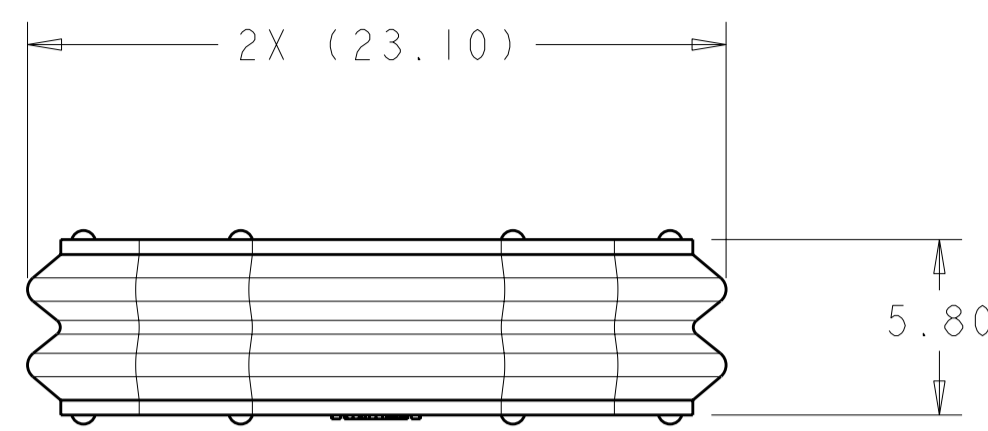

SCALE 2:1

DETAIL B  
SCALE 10:1

- 1. NO DAMAGES, SINK MARKS, CAVITIES OR FLOW LINES PERMITTED
- 2 MATERIAL:  
30 DUROMETER INHERENTLY LUBRICATED SILICONE  
COLOR: SEE PART NO. TABLE
- 3 AROUND NO FLASH PERMITTED
- 4 PRELIMINARY PART—NOT RELEASED FOR PRODUCTION

SEE DETAIL B

SECTION A-A

5.48	6.10	4.90	GREEN	CABLE SEAL, SIZE C	1587826-3
4.89	5.48	4.40	RUST RED	CABLE SEAL, SIZE B	1587826-2
4.29	4.89	3.60	ROYAL BLUE	CABLE SEAL, SIZE A	1587826-1
MIN	MAX	F	COLOR	DESCRIPTION	PART NO
WIRE O.D.					

THIS DRAWING IS A CONTROLLED DOCUMENT.		DWN D. SIMPSON 05JUN2009	<b>STE</b> TE Connectivity	
		CHK A TYLER 05JUN2009		
DIMENSIONS: mm		APVD -	NAME CABLE SEAL, HVA280-2PI	
TOLERANCES UNLESS OTHERWISE SPECIFIED: 0 PLC ± 1 PLC ±0.2 2 PLC ±0.16 3 PLC ±0.100 4 PLC ±0.0001 ANGLES ± FINISH		PRODUCT SPEC 108-2394	SIZE A200779	
MATERIAL		APPLICATION SPEC 114-13259	DRAWING NO C-1587826	
		WEIGHT -	RESTRICTED TO -	
		CUSTOMER DRAWING	SCALE 4:1 SHEET 1 OF 1 REV B1	