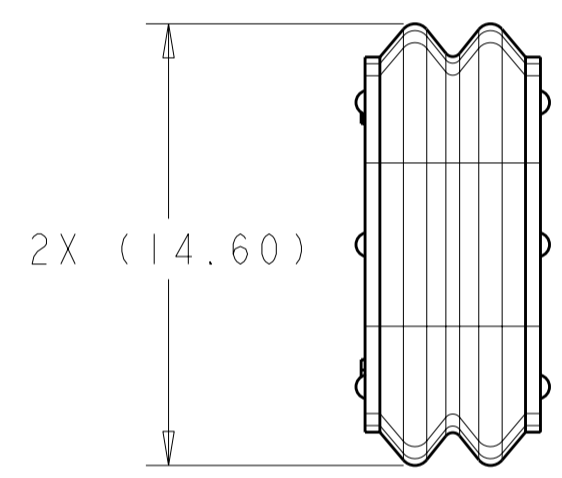

SCALE 2:1

DETAIL B  
SCALE 10:1

- 1. NO DAMAGES, SINK MARKS, CAVITIES OR FLOW LINES PERMITTED
- 2 MATERIAL:  
30 DUROMETER INHERENTLY LUBRICATED SILICONE  
COLOR: SEE PART NO. TABLE
- 3 AROUND NO FLASH PERMITTED
- 4 PRELIMINARY PART—NOT RELEASED FOR PRODUCTION

SEE DETAIL B

SECTION A-A

5.48	6.10	4.90	GREEN	CABLE SEAL, SIZE C	1587826-3
4.89	5.48	4.40	RUST RED	CABLE SEAL, SIZE B	1587826-2
4.29	4.89	3.60	ROYAL BLUE	CABLE SEAL, SIZE A	1587826-1
MIN	MAX	F	COLOR	DESCRIPTION	PART NO
WIRE O.D.					

THIS DRAWING IS A CONTROLLED DOCUMENT.		DWN D. SIMPSON 05JUN2009	<b>STE</b> TE Connectivity	
		CHK A TYLER 05JUN2009		
DIMENSIONS: mm		APVD -	NAME CABLE SEAL, HVA280-2PI	
TOLERANCES UNLESS OTHERWISE SPECIFIED: 0 PLC ± 1 PLC ±0.2 2 PLC ±0.16 3 PLC ±0.100 4 PLC ±0.0001 ANGLES ± FINISH		PRODUCT SPEC 108-2394	SIZE A200779	
MATERIAL		APPLICATION SPEC 114-13259	DRAWING NO C-1587826	
		WEIGHT -	RESTRICTED TO -	
		CUSTOMER DRAWING	SCALE 4:1 SHEET 1 OF 1 REV B1	