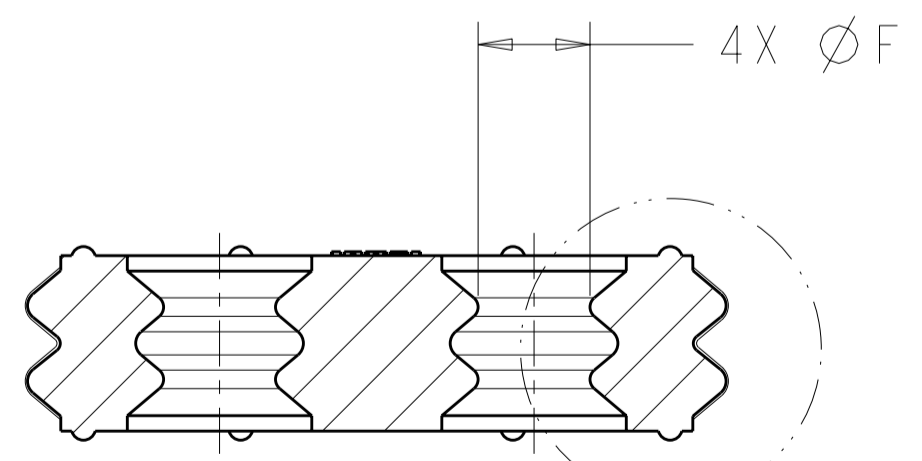

SCALE 2:1

DETAIL B  
SCALE 10:1

- 1. NO DAMAGES, SINK MARKS, CAVITIES OR FLOW LINES PERMITTED
- 2 MATERIAL:  
30 DUROMETER INHERENTLY LUBRICATED SILICONE  
COLOR: SEE PART NO. TABLE
- 3 AROUND NO FLASH PERMITTED
- 4 PRELIMINARY PART—NOT RELEASED FOR PRODUCTION

SEE DETAIL B

SECTION A-A

5.48	6.10	4.90	GREEN	CABLE SEAL, SIZE C	1587826-3
4.89	5.48	4.40	RUST RED	CABLE SEAL, SIZE B	1587826-2
4.29	4.89	3.60	ROYAL BLUE	CABLE SEAL, SIZE A	1587826-1
MIN	MAX	F	COLOR	DESCRIPTION	PART NO
WIRE O.D.					

THIS DRAWING IS A CONTROLLED DOCUMENT.		DWN D. SIMPSON 05JUN2009	<b>STE</b> TE Connectivity	
		CHK A TYLER 05JUN2009		
DIMENSIONS: mm		APVD -	NAME CABLE SEAL, HVA280-2PI	
TOLERANCES UNLESS OTHERWISE SPECIFIED: 0 PLC ± 1 PLC ±0.2 2 PLC ±0.16 3 PLC ±0.100 4 PLC ±0.0001 ANGLES ± FINISH		PRODUCT SPEC 108-2394	SIZE A200779	
MATERIAL		APPLICATION SPEC 114-13259	DRAWING NO C-1587826	
		WEIGHT -	RESTRICTED TO -	
		CUSTOMER DRAWING	SCALE 4:1 SHEET 1 OF 1 REV B1	