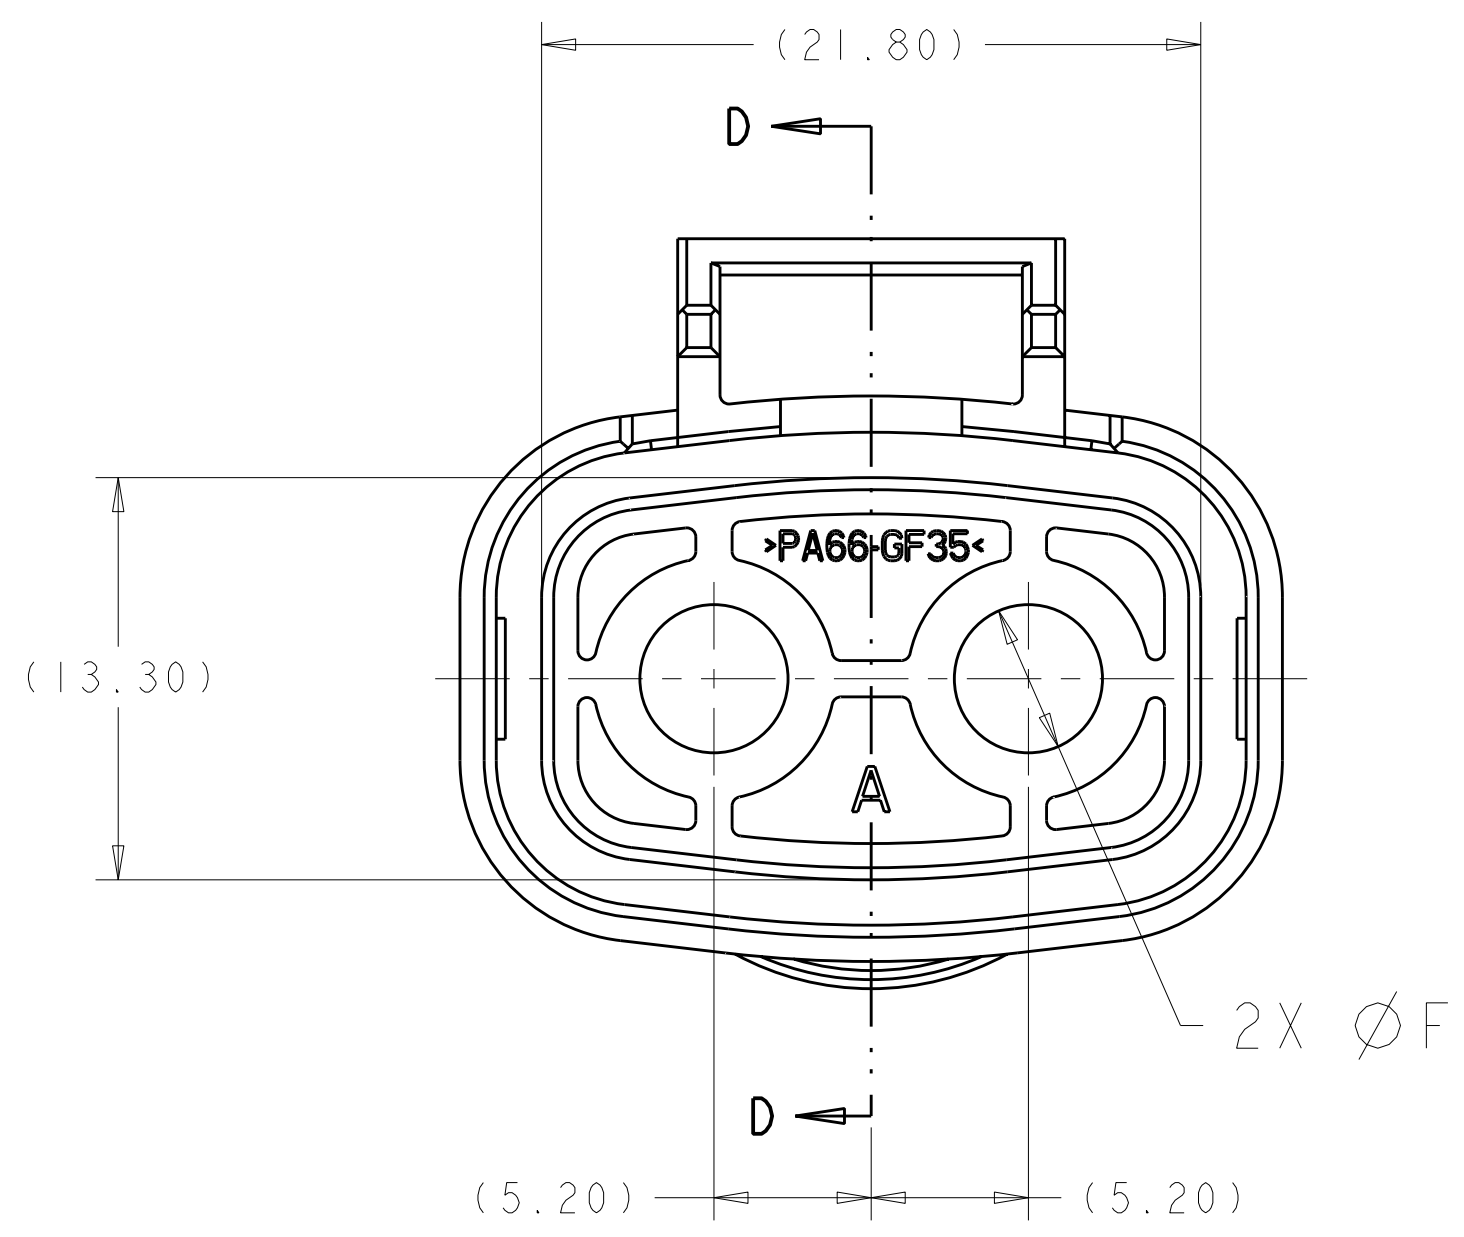

LOC	DIST	REVISIONS			
P	LT#	DESCRIPTION	DATE	DWN	APVD
B1		ECO-11-006038	23MAR2011	DS	AT

SECTION D-D
REMOVED

- △ MATERIAL :
TYPE : PA66 35%GF
COLOR : SEE TABLE
- 2. FEATURES DENOTED BY REFERENCE DIMENSIONS
MUST BE INSPECTED FOR PRESENCE
- 3. PART MUST BE FREE OF EXCESSIVE FLASH, MIS-MATCH,
SINK MARKS, OR OTHER VISUAL IMPERFECTIONS THAT
MAY AFFECT PRODUCT FIT FORM OR FUNCTION
- △ 4 CIRCUIT ID
- △ 5 PRELIMINARY PART—NOT RELEASED FOR PRODUCTION

SECTION E-E
REMOVED, ROTATED 90° CCW

COLOR	MIN	MAX	F	DESCRIPTION	PART NO
DK GRAY	5.48	6.10	6.20	CABLE SEAL RETAINER, SIZE C	1587827-3
ORANGE	4.76	5.48	5.60	CABLE SEAL RETAINER, SIZE B	1587827-2
BLACK	4.11	4.76	4.90	CABLE SEAL RETAINER, SIZE A	1587827-1

THIS DRAWING IS A CONTROLLED DOCUMENT.

DWNS: D SIMPSON 05JUN2009
 CHK: A TYLER 05JUN2009

APVD: -

NAME: -

PRODUCT SPEC: 108-2394
 APPLICATION SPEC: 114-13259

WEIGHT: -
 CUSTOMER DRAWING

SCALE: 4:1

SHEET: 1 OF 1

REV: B1

STE TE Connectivity

CABLE SEAL RETAINER
HVA280-2P1

SIZE: CAGE CODE DRAWING NO: A100779 C=1587827

X-ON Electronics

Largest Supplier of Electrical and Electronic Components

Click to view similar products for [Automotive Connectors](#) category: