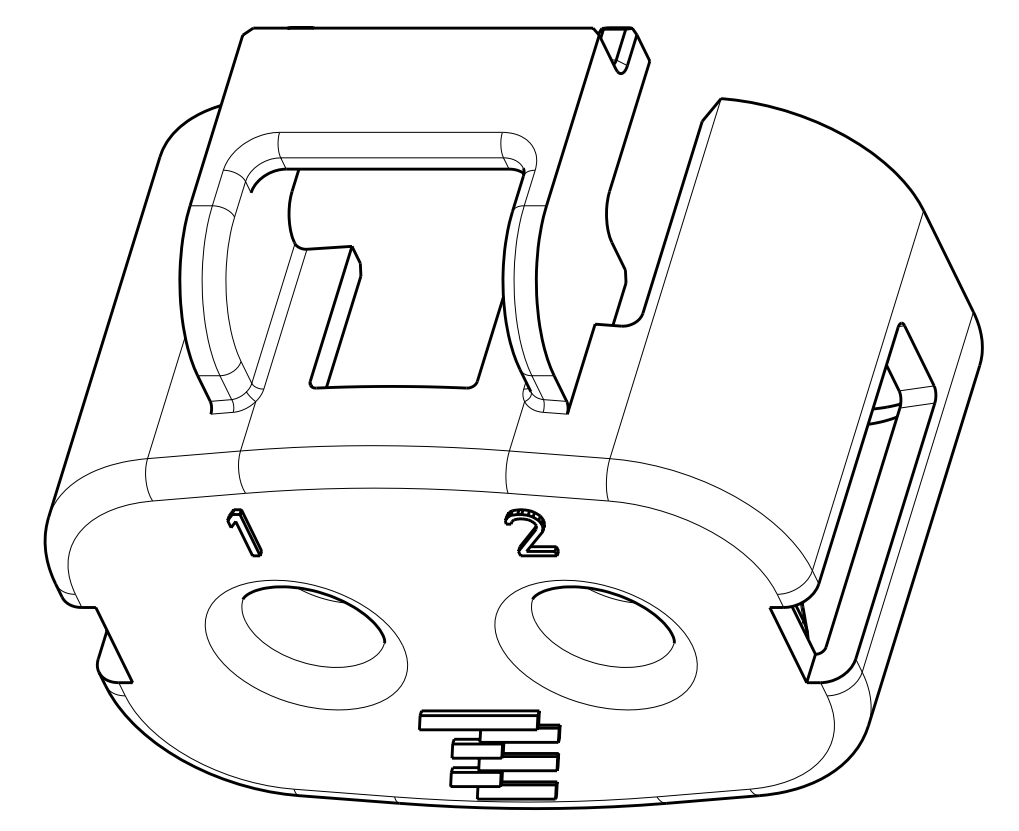

LOC	DIST	REVISIONS			
P	LT#	DESCRIPTION	DATE	DWN	APVD
B1		ECO-11-006038	23MAR2011	DS	AT

SECTION D-D
REMOVED

- △ MATERIAL :
TYPE : PA66 35%GF
COLOR : SEE TABLE
- 2. FEATURES DENOTED BY REFERENCE DIMENSIONS
MUST BE INSPECTED FOR PRESENCE
- 3. PART MUST BE FREE OF EXCESSIVE FLASH, MIS-MATCH,
SINK MARKS, OR OTHER VISUAL IMPERFECTIONS THAT
MAY AFFECT PRODUCT FIT FORM OR FUNCTION
- △ 4 CIRCUIT ID
- △ 5 PRELIMINARY PART—NOT RELEASED FOR PRODUCTION

SECTION E-E
REMOVED, ROTATED 90° CCW

COLOR	MIN	MAX	F	DESCRIPTION	PART NO
DK GRAY	5.48	6.10	6.20	CABLE SEAL RETAINER, SIZE C	1587827-3
ORANGE	4.76	5.48	5.60	CABLE SEAL RETAINER, SIZE B	1587827-2
BLACK	4.11	4.76	4.90	CABLE SEAL RETAINER, SIZE A	1587827-1

THIS DRAWING IS A CONTROLLED DOCUMENT.

DWNS: D SIMPSON 05JUN2009
 CHK: A TYLER 05JUN2009

APVD: -

NAME: -

PRODUCT SPEC: 108-2394
 APPLICATION SPEC: 114-13259

WEIGHT: -
 CUSTOMER DRAWING

SCALE: 4:1

SHEET: 1 OF 1

REV: B1

STE TE Connectivity

CABLE SEAL RETAINER
HVA280-2P1

SIZE: CAGE CODE DRAWING NO: A100779 C=1587827

X-ON Electronics

Largest Supplier of Electrical and Electronic Components

Click to view similar products for [Automotive Connectors](#) category: