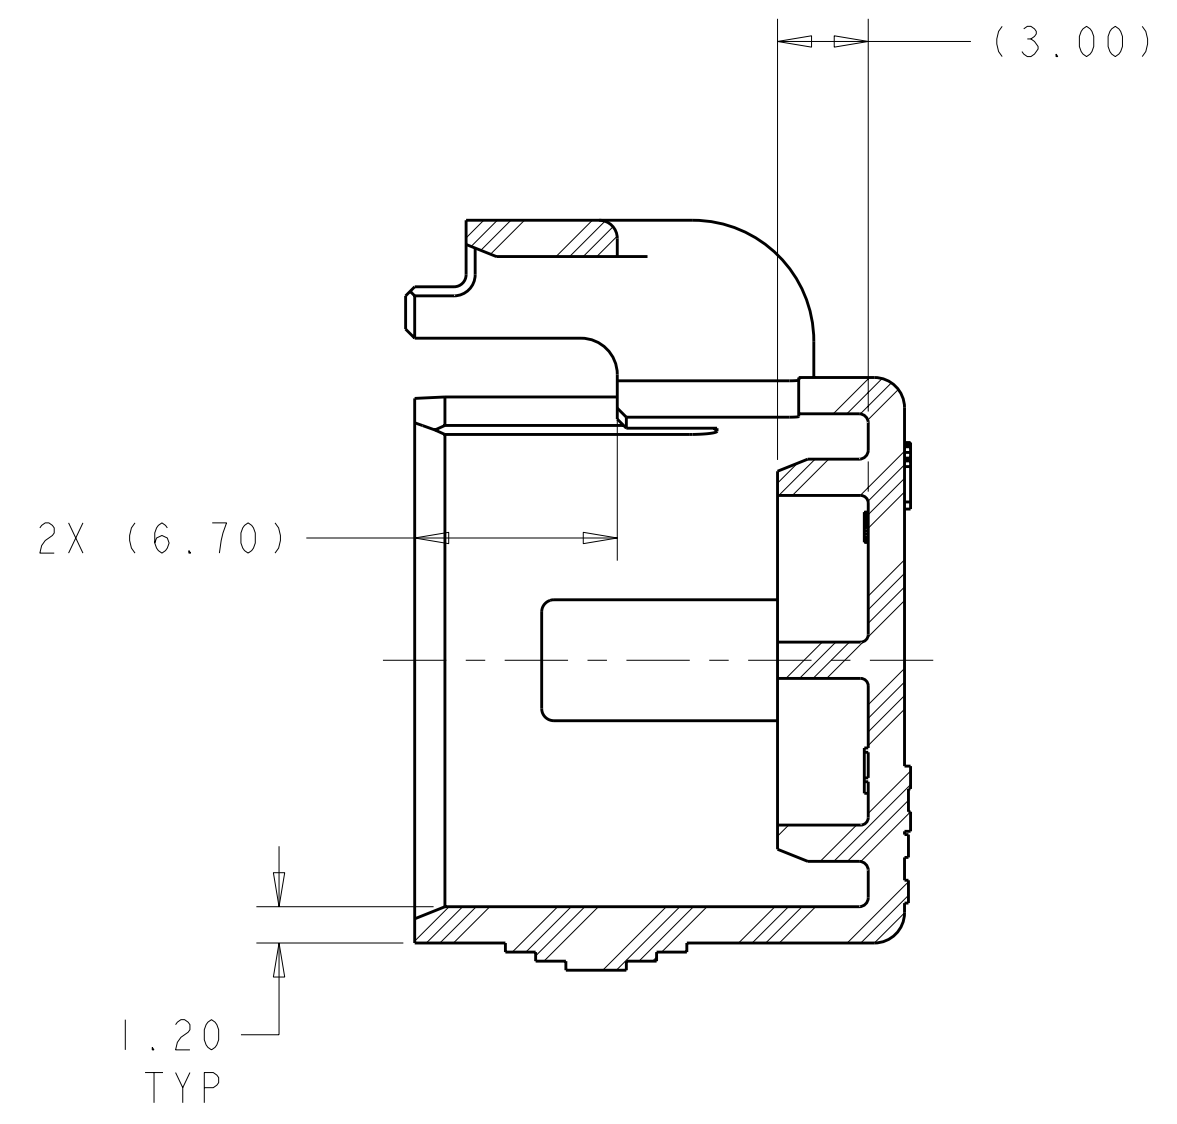

LOC	DIST	REVISIONS			
P	LT#	DESCRIPTION	DATE	DWN	APVD
B1		ECO-11-006038	23MAR2011	DS	AT

SECTION D-D
REMOVED

- △ MATERIAL :
TYPE : PA66 35%GF
COLOR : SEE TABLE
- 2. FEATURES DENOTED BY REFERENCE DIMENSIONS
MUST BE INSPECTED FOR PRESENCE
- 3. PART MUST BE FREE OF EXCESSIVE FLASH, MIS-MATCH,
SINK MARKS, OR OTHER VISUAL IMPERFECTIONS THAT
MAY AFFECT PRODUCT FIT FORM OR FUNCTION
- △ 4 CIRCUIT ID
- △ 5 PRELIMINARY PART—NOT RELEASED FOR PRODUCTION

SECTION E-E
REMOVED, ROTATED 90° CCW

COLOR	MIN	MAX	F	DESCRIPTION	PART NO
DK GRAY	5.48	6.10	6.20	CABLE SEAL RETAINER, SIZE C	1587827-3
ORANGE	4.76	5.48	5.60	CABLE SEAL RETAINER, SIZE B	1587827-2
BLACK	4.11	4.76	4.90	CABLE SEAL RETAINER, SIZE A	1587827-1

THIS DRAWING IS A CONTROLLED DOCUMENT.

DWNS: D SIMPSON 05JUN2009
 CHK: A TYLER 05JUN2009

APVD: -

NAME: -

PRODUCT SPEC: 108-2394
 APPLICATION SPEC: 114-13259

WEIGHT: -
 CUSTOMER DRAWING

SCALE: 4:1

SHEET: 1 OF 1

REV: B1

STE TE Connectivity

CABLE SEAL RETAINER
HVA280-2P1

SIZE: CAGE CODE DRAWING NO: A100779 C=1587827

X-ON Electronics

Largest Supplier of Electrical and Electronic Components

Click to view similar products for [Automotive Connectors](#) category: