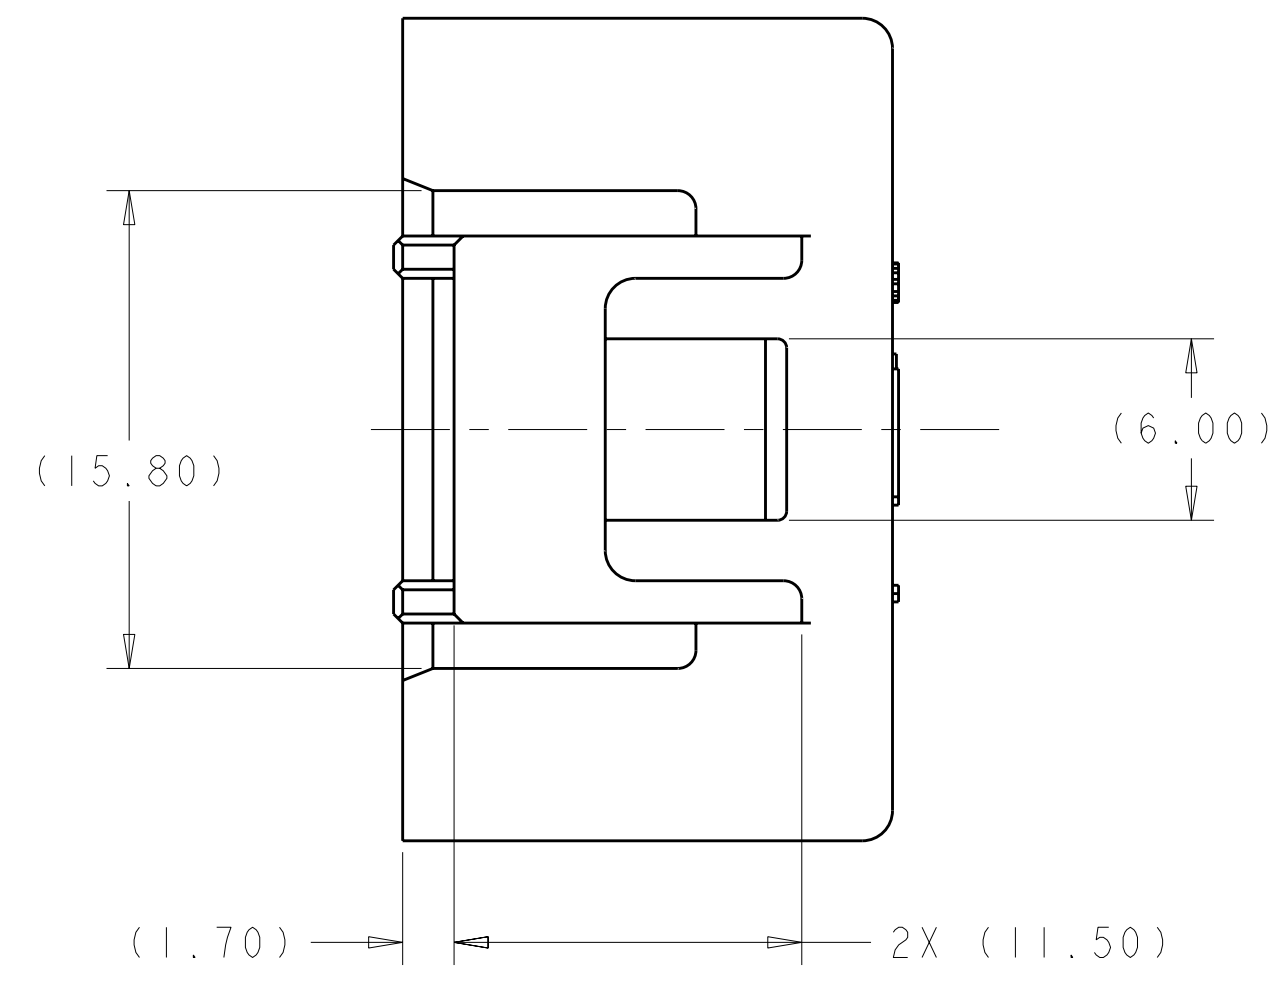

LOC	DIST	REVISIONS			
P	LT#	DESCRIPTION	DATE	DWN	APVD
B1		ECO-11-006038	23MAR2011	DS	AT

SECTION D-D
REMOVED

- △ MATERIAL :
TYPE : PA66 35%GF
COLOR : SEE TABLE
- 2. FEATURES DENOTED BY REFERENCE DIMENSIONS
MUST BE INSPECTED FOR PRESENCE
- 3. PART MUST BE FREE OF EXCESSIVE FLASH, MIS-MATCH,
SINK MARKS, OR OTHER VISUAL IMPERFECTIONS THAT
MAY AFFECT PRODUCT FIT FORM OR FUNCTION
- △ 4 CIRCUIT ID
- △ 5 PRELIMINARY PART—NOT RELEASED FOR PRODUCTION

SECTION E-E
REMOVED, ROTATED 90° CCW

COLOR	MIN	MAX	F	DESCRIPTION	PART NO
DK GRAY	5.48	6.10	6.20	CABLE SEAL RETAINER, SIZE C	1587827-3
ORANGE	4.76	5.48	5.60	CABLE SEAL RETAINER, SIZE B	1587827-2
BLACK	4.11	4.76	4.90	CABLE SEAL RETAINER, SIZE A	1587827-1

THIS DRAWING IS A CONTROLLED DOCUMENT.

DWNS: D SIMPSON 05JUN2009
 CHK: A TYLER 05JUN2009

APVD: -

NAME: -

PRODUCT SPEC: 108-2394
 APPLICATION SPEC: 114-13259

WEIGHT: -
 CUSTOMER DRAWING

SCALE: 4:1

SHEET: 1 OF 1

REV: B1

STE TE Connectivity

CABLE SEAL RETAINER
HVA280-2P1

SIZE: CAGE CODE DRAWING NO: A100779 C=1587827

X-ON Electronics

Largest Supplier of Electrical and Electronic Components

Click to view similar products for [Automotive Connectors](#) category: