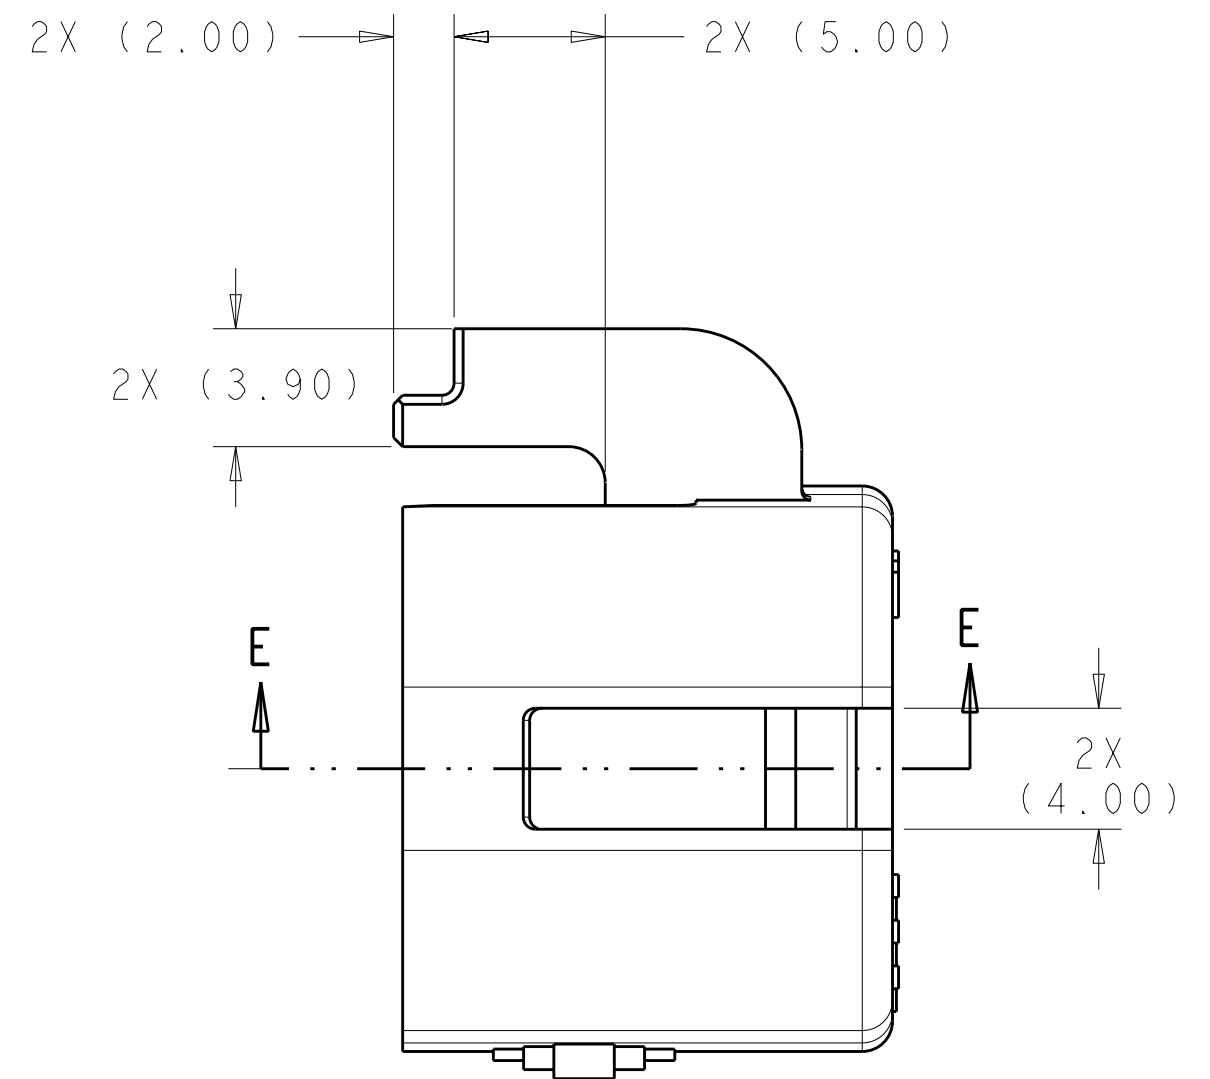

LOC	DIST	REVISIONS			
P	LT#	DESCRIPTION	DATE	DWN	APVD
B1		ECO-11-006038	23MAR2011	DS	AT

SECTION D-D
REMOVED

- △ MATERIAL :
TYPE : PA66 35%GF
COLOR : SEE TABLE
- 2. FEATURES DENOTED BY REFERENCE DIMENSIONS
MUST BE INSPECTED FOR PRESENCE
- 3. PART MUST BE FREE OF EXCESSIVE FLASH, MIS-MATCH,
SINK MARKS, OR OTHER VISUAL IMPERFECTIONS THAT
MAY AFFECT PRODUCT FIT FORM OR FUNCTION
- △ 4 CIRCUIT ID
- △ 5 PRELIMINARY PART—NOT RELEASED FOR PRODUCTION

SECTION E-E
REMOVED, ROTATED 90° CCW

COLOR	MIN	MAX	F	DESCRIPTION	PART NO
DK GRAY	5.48	6.10	6.20	CABLE SEAL RETAINER, SIZE C	1587827-3
ORANGE	4.76	5.48	5.60	CABLE SEAL RETAINER, SIZE B	1587827-2
BLACK	4.11	4.76	4.90	CABLE SEAL RETAINER, SIZE A	1587827-1

THIS DRAWING IS A CONTROLLED DOCUMENT.

DWNS: D SIMPSON 05JUN2009
 CHK: A TYLER 05JUN2009

APVD: -

NAME: -

PRODUCT SPEC: 108-2394
 APPLICATION SPEC: 114-13259

WEIGHT: -
 CUSTOMER DRAWING

SCALE: 4:1

SHEET: 1 OF 1

REV: B1

STE TE Connectivity

CABLE SEAL RETAINER
HVA280-2P1

SIZE: CAGE CODE DRAWING NO: A100779 C=1587827

X-ON Electronics

Largest Supplier of Electrical and Electronic Components

Click to view similar products for [Automotive Connectors](#) category: