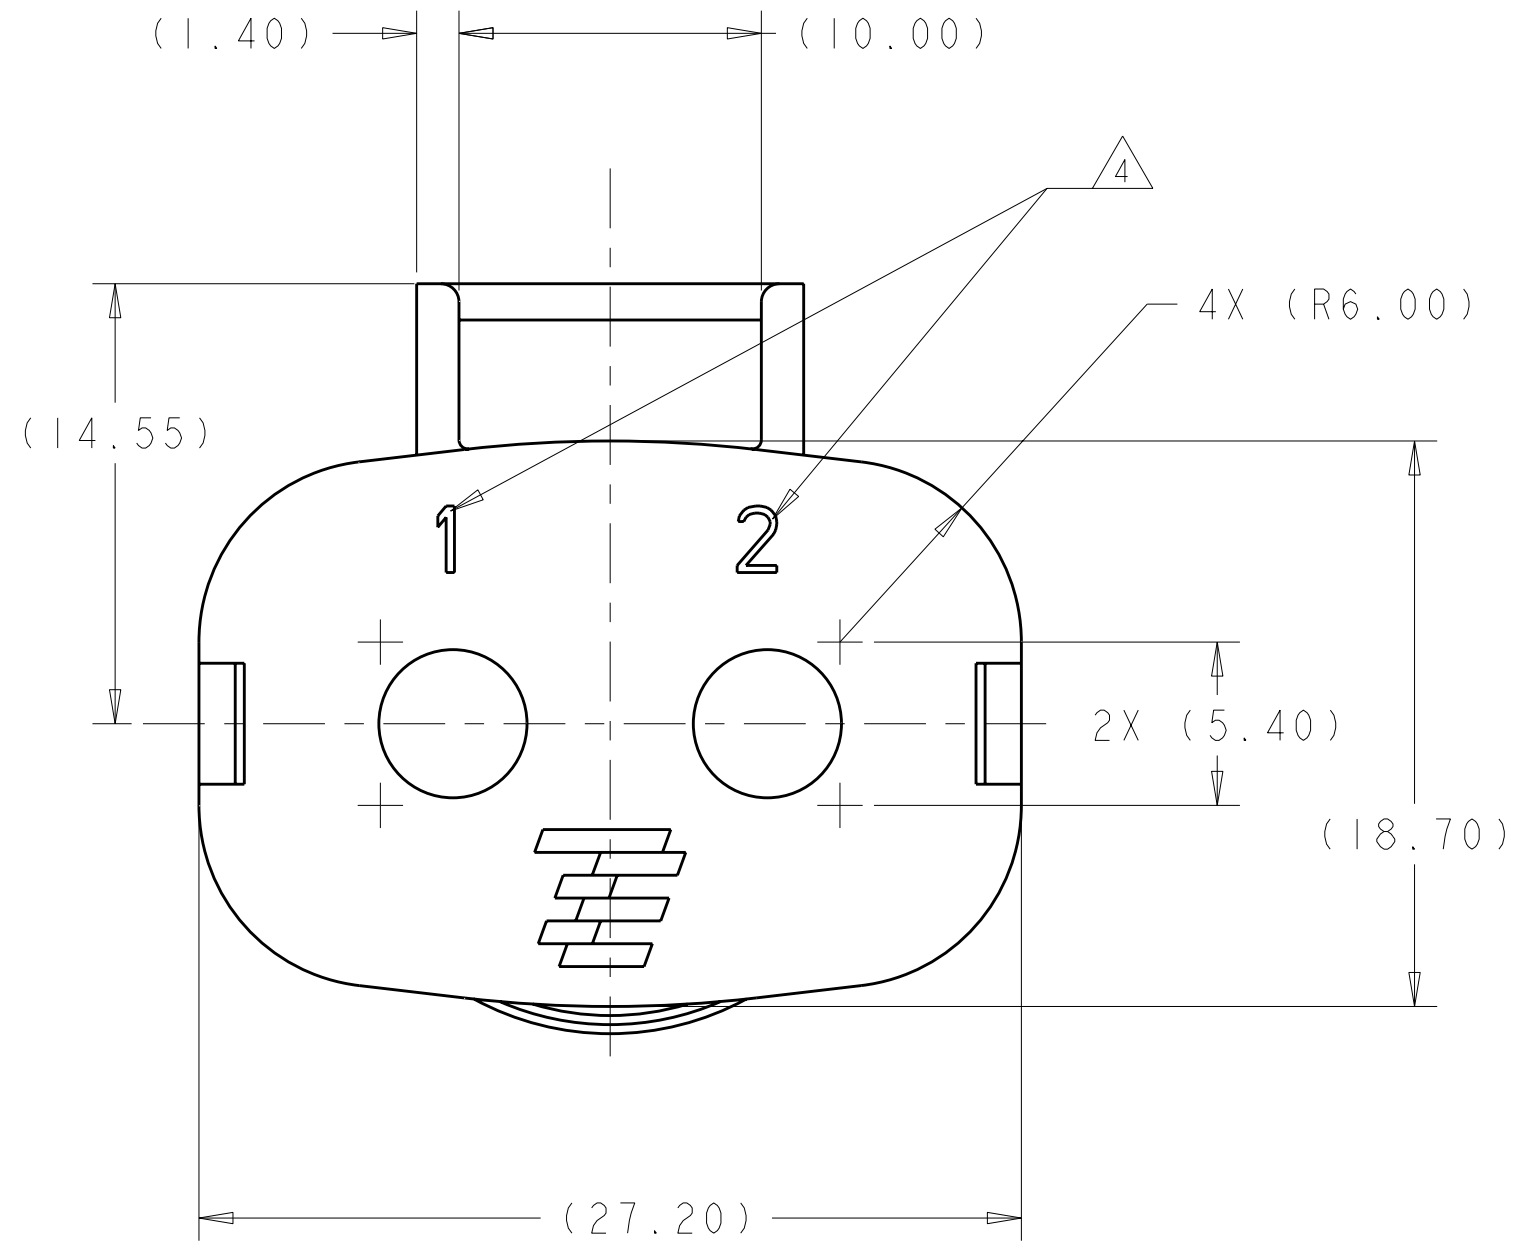

LOC	DIST	REVISIONS			
P	LT#	DESCRIPTION	DATE	DWN	APVD
B1		ECO-11-006038	23MAR2011	DS	AT

SECTION D-D
REMOVED

- △ MATERIAL :
TYPE : PA66 35%GF
COLOR : SEE TABLE
- 2. FEATURES DENOTED BY REFERENCE DIMENSIONS
MUST BE INSPECTED FOR PRESENCE
- 3. PART MUST BE FREE OF EXCESSIVE FLASH, MIS-MATCH,
SINK MARKS, OR OTHER VISUAL IMPERFECTIONS THAT
MAY AFFECT PRODUCT FIT FORM OR FUNCTION
- △ 4 CIRCUIT ID
- △ 5 PRELIMINARY PART—NOT RELEASED FOR PRODUCTION

SECTION E-E
REMOVED, ROTATED 90° CCW

COLOR	MIN	MAX	F	DESCRIPTION	PART NO
DK GRAY	5.48	6.10	6.20	CABLE SEAL RETAINER, SIZE C	1587827-3
ORANGE	4.76	5.48	5.60	CABLE SEAL RETAINER, SIZE B	1587827-2
BLACK	4.11	4.76	4.90	CABLE SEAL RETAINER, SIZE A	1587827-1

THIS DRAWING IS A CONTROLLED DOCUMENT.

DWNS: D SIMPSON 05JUN2009
 CHK: A TYLER 05JUN2009

APVD: -

NAME: -

PRODUCT SPEC: 108-2394
 APPLICATION SPEC: 114-13259

WEIGHT: -
 CUSTOMER DRAWING

SCALE: 4:1

SHEET: 1 OF 1

REV: B1

STE TE Connectivity

CABLE SEAL RETAINER
HVA280-2P1

SIZE: CAGE CODE DRAWING NO: A100779 C=1587827

X-ON Electronics

Largest Supplier of Electrical and Electronic Components

Click to view similar products for [Automotive Connectors](#) category: