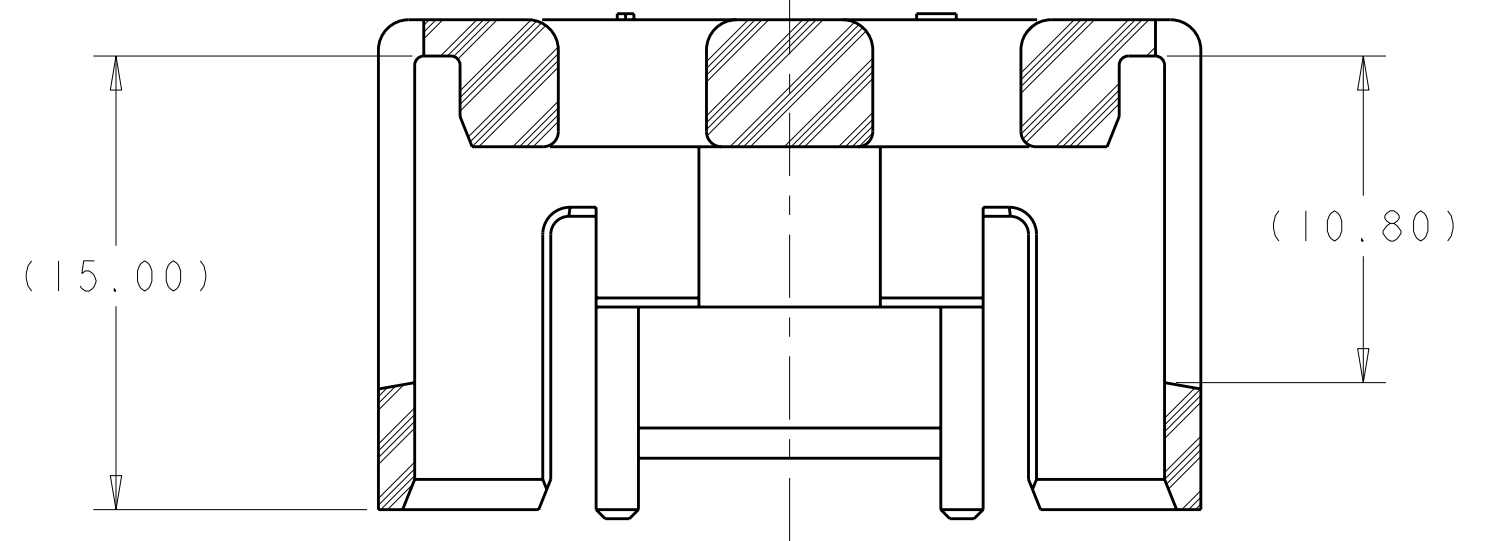

LOC	DIST	REVISIONS			
P	LT#	DESCRIPTION	DATE	DWN	APVD
B1		ECO-11-006038	23MAR2011	DS	AT

SECTION D-D
REMOVED

- △ MATERIAL :
TYPE : PA66 35%GF
COLOR : SEE TABLE
- 2. FEATURES DENOTED BY REFERENCE DIMENSIONS
MUST BE INSPECTED FOR PRESENCE
- 3. PART MUST BE FREE OF EXCESSIVE FLASH, MIS-MATCH,
SINK MARKS, OR OTHER VISUAL IMPERFECTIONS THAT
MAY AFFECT PRODUCT FIT FORM OR FUNCTION
- △ 4 CIRCUIT ID
- △ 5 PRELIMINARY PART—NOT RELEASED FOR PRODUCTION

SECTION E-E
REMOVED, ROTATED 90° CCW

COLOR	MIN	MAX	F	DESCRIPTION	PART NO
DK GRAY	5.48	6.10	6.20	CABLE SEAL RETAINER, SIZE C	1587827-3
ORANGE	4.76	5.48	5.60	CABLE SEAL RETAINER, SIZE B	1587827-2
BLACK	4.11	4.76	4.90	CABLE SEAL RETAINER, SIZE A	1587827-1

THIS DRAWING IS A CONTROLLED DOCUMENT.

DWNS: D SIMPSON 05JUN2009
 CHK: A TYLER 05JUN2009

APVD: -

NAME: -

PRODUCT SPEC: 108-2394
 APPLICATION SPEC: 114-13259

WEIGHT: -
 CUSTOMER DRAWING

SCALE: 4:1

SHEET: 1 OF 1

REV: B1

STE TE Connectivity

CABLE SEAL RETAINER
HVA280-2P1

SIZE: CAGE CODE DRAWING NO: A100779 C=1587827

X-ON Electronics

Largest Supplier of Electrical and Electronic Components

Click to view similar products for [Automotive Connectors](#) category: