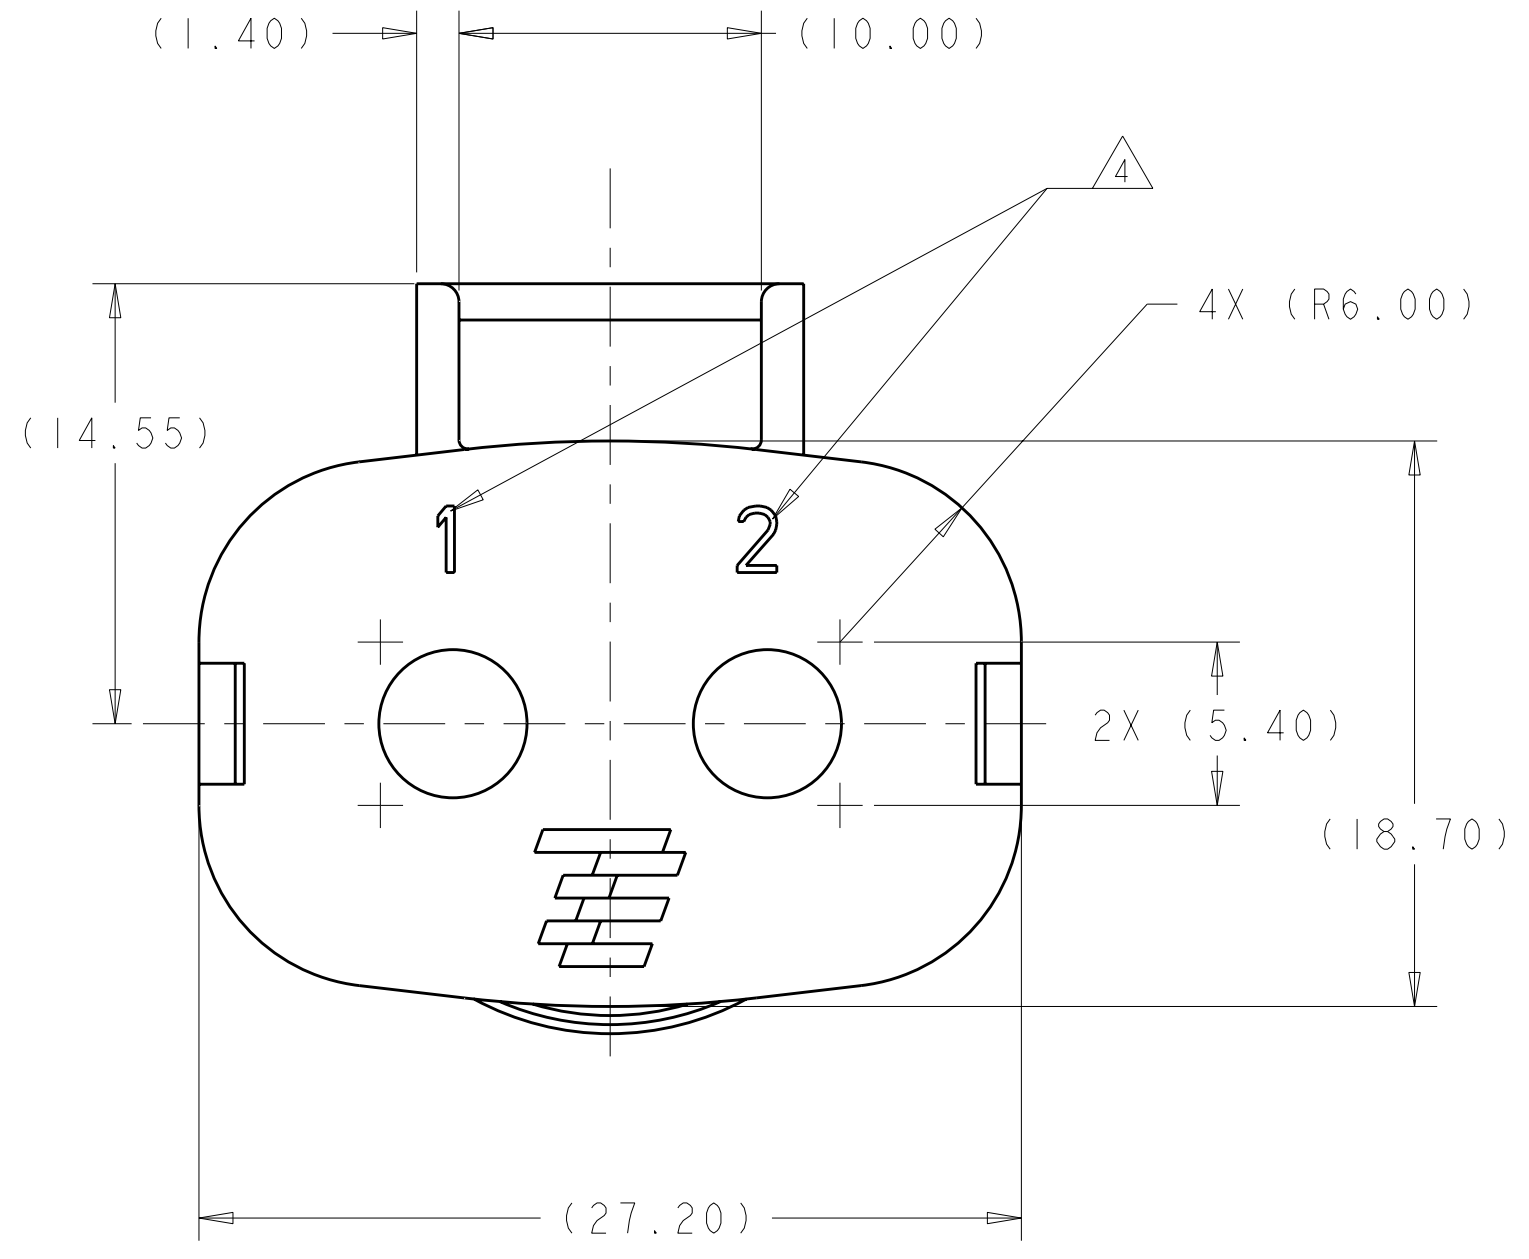

LOC	DIST	REVISIONS			
		REV	DATE	BY	APPD
HV	00	B1	ECO-11-006038	23MAR2011	DS AT

SECTION D-D
REMOVED

- △ MATERIAL :
TYPE : PA66 35%GF
COLOR : SEE TABLE
- 2. FEATURES DENOTED BY REFERENCE DIMENSIONS
MUST BE INSPECTED FOR PRESENCE
- 3. PART MUST BE FREE OF EXCESSIVE FLASH, MIS-MATCH,
SINK MARKS, OR OTHER VISUAL IMPERFECTIONS THAT
MAY AFFECT PRODUCT FIT FORM OR FUNCTION
- △ 4 CIRCUIT ID
- △ 5 PRELIMINARY PART—NOT RELEASED FOR PRODUCTION

SECTION E-E
REMOVED, ROTATED 90° CCW

COLOR	MIN	MAX	F	DESCRIPTION	PART NO
DK GRAY	5.48	6.10	6.20	CABLE SEAL RETAINER, SIZE C	1587827-3
ORANGE	4.76	5.48	5.60	CABLE SEAL RETAINER, SIZE B	1587827-2
BLACK	4.11	4.76	4.90	CABLE SEAL RETAINER, SIZE A	1587827-1

THIS DRAWING IS A CONTROLLED DOCUMENT.		OWN D. SIMPSON	05JUN2009	TE Connectivity
DIMENSIONS: mm		CHK A TYLER	05JUN2009	
TOLERANCES UNLESS OTHERWISE SPECIFIED:		APVD		NAME
0 PLC	±	PRODUCT SPEC		CABLE SEAL RETAINER
1 PLC	±0.2	APPLICATION SPEC		HVA280-2P1
2 PLC	±0.10	SIZE		CAGE CODE
3 PLC	±0.100	DRAWING NO		DRAWING NO
4 PLC	±0.0001	RESTRICTED TO		
ANGLES	#1*	WEIGHT		A100779C=1587827
MATERIAL		CUSTOMER DRAWING		SCALE 4:1
FINISH		SHEET 1 OF 1		REV B1