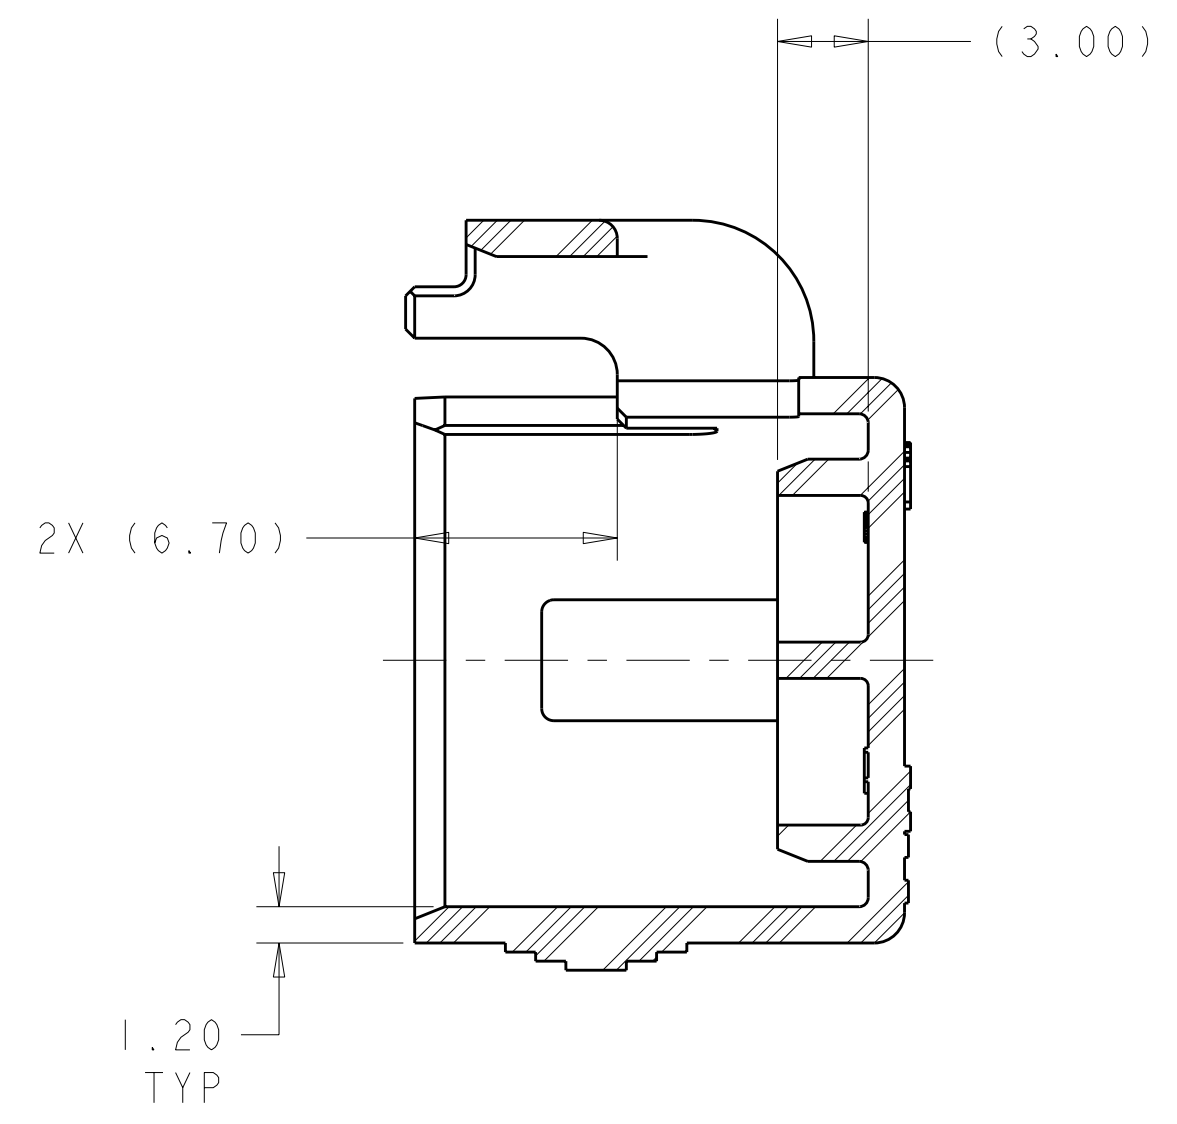

LOC	DIST	REVISIONS			
		REV	DATE	BY	APPD
HV	00	B1	ECO-11-006038	23MAR2011	DS AT

SECTION D-D
REMOVED

- △ MATERIAL :
TYPE : PA66 35%GF
COLOR : SEE TABLE
- 2. FEATURES DENOTED BY REFERENCE DIMENSIONS
MUST BE INSPECTED FOR PRESENCE
- 3. PART MUST BE FREE OF EXCESSIVE FLASH, MIS-MATCH,
SINK MARKS, OR OTHER VISUAL IMPERFECTIONS THAT
MAY AFFECT PRODUCT FIT FORM OR FUNCTION
- △ 4 CIRCUIT ID
- △ 5 PRELIMINARY PART—NOT RELEASED FOR PRODUCTION

SECTION E-E
REMOVED, ROTATED 90° CCW

COLOR	MIN	MAX	F	DESCRIPTION	PART NO
DK GRAY	5.48	6.10	6.20	CABLE SEAL RETAINER, SIZE C	1587827-3
ORANGE	4.76	5.48	5.60	CABLE SEAL RETAINER, SIZE B	1587827-2
BLACK	4.11	4.76	4.90	CABLE SEAL RETAINER, SIZE A	1587827-1

THIS DRAWING IS A CONTROLLED DOCUMENT.		OWN D. SIMPSON	05JUN2009	TE Connectivity
DIMENSIONS: mm		CHK A TYLER	05JUN2009	
TOLERANCES UNLESS OTHERWISE SPECIFIED:		APVD		NAME
0 PLC	±	PRODUCT SPEC		CABLE SEAL RETAINER
1 PLC	±0.2	APPLICATION SPEC		HVA280-2P1
2 PLC	±0.10	SIZE		CAGE CODE
3 PLC	±0.100	DRAWING NO		DRAWING NO
4 PLC	±0.0001	RESTRICTED TO		
ANGLES	#1*	WEIGHT		A100779C=1587827
MATERIAL		CUSTOMER DRAWING		SCALE 4:1
FINISH		SHEET 1 OF 1		REV B1