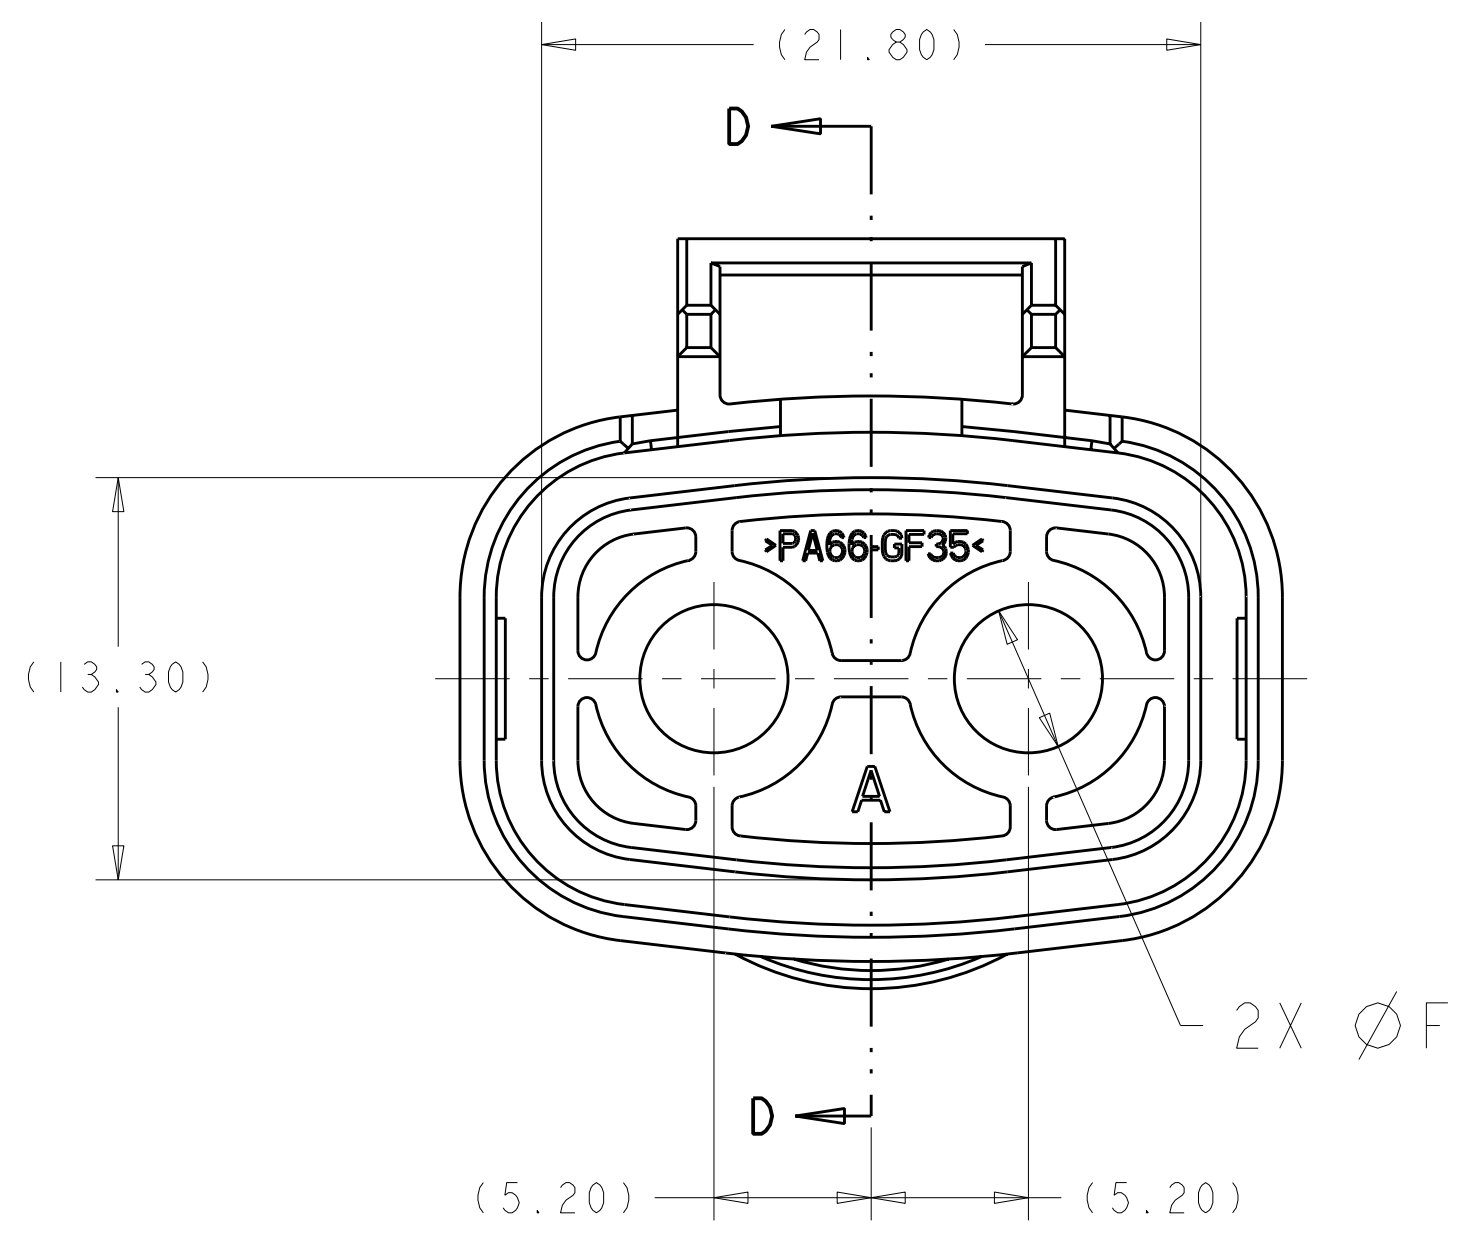

LOC	DIST	REVISIONS			
		REV	DATE	BY	APPD
HV	00	B1	ECO-11-006038	23MAR2011	DS AT

SECTION D-D
REMOVED

- △ MATERIAL :
TYPE : PA66 35%GF
COLOR : SEE TABLE
- 2. FEATURES DENOTED BY REFERENCE DIMENSIONS
MUST BE INSPECTED FOR PRESENCE
- 3. PART MUST BE FREE OF EXCESSIVE FLASH, MIS-MATCH,
SINK MARKS, OR OTHER VISUAL IMPERFECTIONS THAT
MAY AFFECT PRODUCT FIT FORM OR FUNCTION
- △ 4 CIRCUIT ID
- △ 5 PRELIMINARY PART—NOT RELEASED FOR PRODUCTION

SECTION E-E
REMOVED, ROTATED 90° CCW

COLOR	MIN	MAX	F	DESCRIPTION	PART NO
DK GRAY	5.48	6.10	6.20	CABLE SEAL RETAINER, SIZE C	1587827-3
ORANGE	4.76	5.48	5.60	CABLE SEAL RETAINER, SIZE B	1587827-2
BLACK	4.11	4.76	4.90	CABLE SEAL RETAINER, SIZE A	1587827-1

THIS DRAWING IS A CONTROLLED DOCUMENT.		OWN D. SIMPSON	05JUN2009	TE Connectivity
DIMENSIONS: mm		CHK A TYLER	05JUN2009	
TOLERANCES UNLESS OTHERWISE SPECIFIED:		APVD		NAME
0 PLC	±	PRODUCT SPEC		CABLE SEAL RETAINER
1 PLC	±0.2	APPLICATION SPEC		HVA280-2P1
2 PLC	±0.10	SIZE		CAGE CODE
3 PLC	±0.100	DRAWING NO		DRAWING NO
4 PLC	±0.0001	RESTRICTED TO		
ANGLES	#1*	WEIGHT		A100779C=1587827
MATERIAL		CUSTOMER DRAWING		SCALE 4:1
FINISH		SHEET 1 OF 1		REV B1