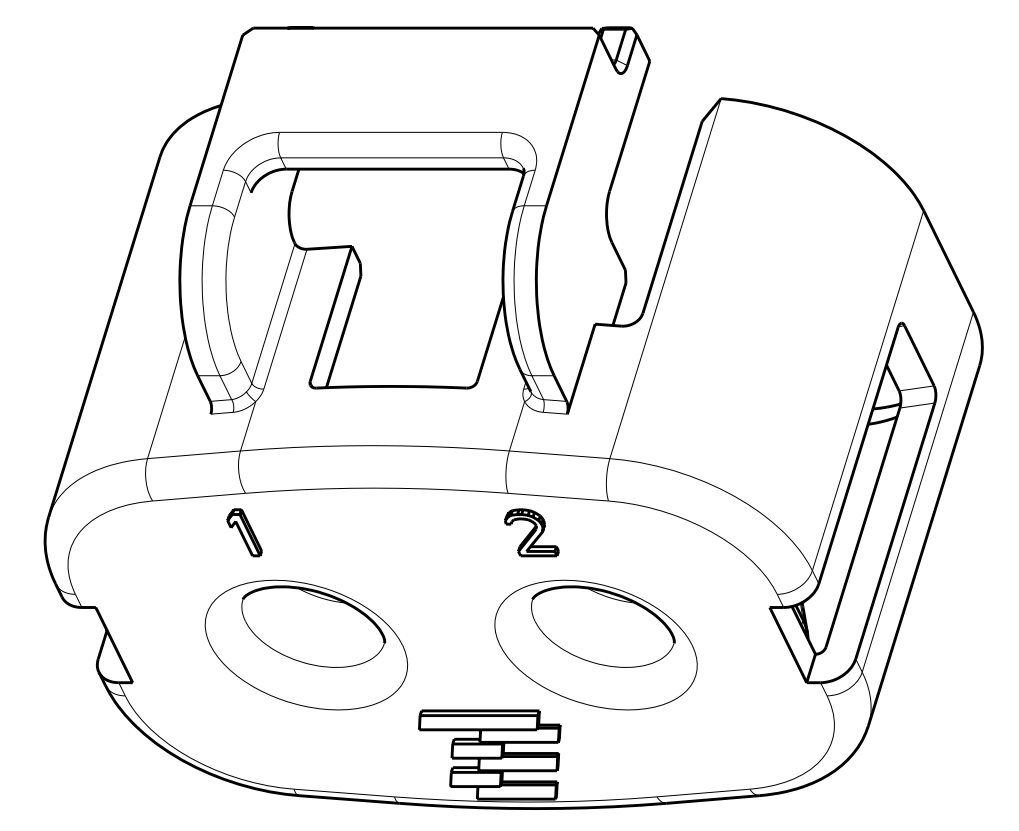

LOC	DIST	REVISIONS			
		REV	DATE	BY	APPD
HV	00	B1	ECO-11-006038	23MAR2011	DS AT

SECTION D-D
REMOVED

- △ MATERIAL :
TYPE : PA66 35%GF
COLOR : SEE TABLE
- 2. FEATURES DENOTED BY REFERENCE DIMENSIONS
MUST BE INSPECTED FOR PRESENCE
- 3. PART MUST BE FREE OF EXCESSIVE FLASH, MIS-MATCH,
SINK MARKS, OR OTHER VISUAL IMPERFECTIONS THAT
MAY AFFECT PRODUCT FIT FORM OR FUNCTION
- △ 4 CIRCUIT ID
- △ 5 PRELIMINARY PART—NOT RELEASED FOR PRODUCTION

SECTION E-E
REMOVED, ROTATED 90° CCW

COLOR	MIN	MAX	F	DESCRIPTION	PART NO
DK GRAY	5.48	6.10	6.20	CABLE SEAL RETAINER, SIZE C	1587827-3
ORANGE	4.76	5.48	5.60	CABLE SEAL RETAINER, SIZE B	1587827-2
BLACK	4.11	4.76	4.90	CABLE SEAL RETAINER, SIZE A	1587827-1

THIS DRAWING IS A CONTROLLED DOCUMENT.		OWN D. SIMPSON	05JUN2009	TE Connectivity
DIMENSIONS: mm		CHK A TYLER	05JUN2009	
TOLERANCES UNLESS OTHERWISE SPECIFIED:		APVD		NAME
0 PLC	±	PRODUCT SPEC		CABLE SEAL RETAINER
1 PLC	±0.2	APPLICATION SPEC		HVA280-2P1
2 PLC	±0.10	SIZE		CAGE CODE
3 PLC	±0.100	DRAWING NO		DRAWING NO
4 PLC	±0.0001	RESTRICTED TO		
ANGLES	#1*	WEIGHT		A100779C=1587827
MATERIAL		CUSTOMER DRAWING		SCALE 4:1
FINISH		SHEET 1 OF 1		REV B1