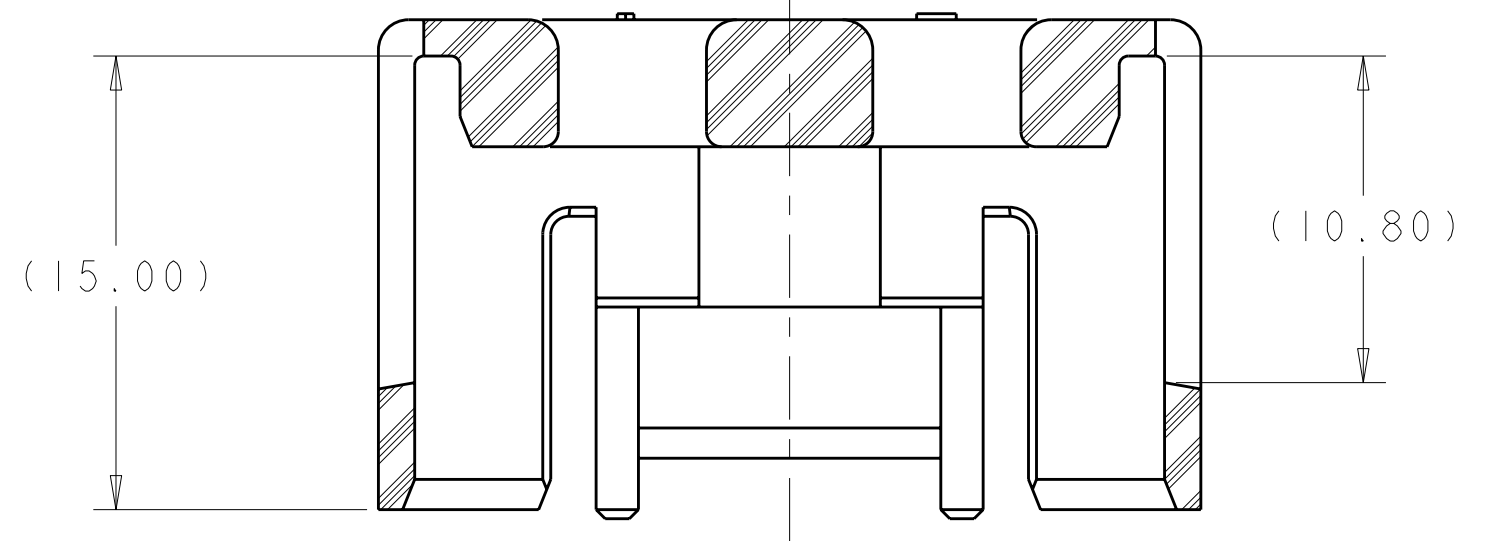

LOC	DIST	REVISIONS			
		REV	DATE	BY	APPD
HV	00	B1	ECO-11-006038	23MAR2011	DS AT

SECTION D-D
REMOVED

- △ MATERIAL :
TYPE : PA66 35%GF
COLOR : SEE TABLE
- 2. FEATURES DENOTED BY REFERENCE DIMENSIONS
MUST BE INSPECTED FOR PRESENCE
- 3. PART MUST BE FREE OF EXCESSIVE FLASH, MIS-MATCH,
SINK MARKS, OR OTHER VISUAL IMPERFECTIONS THAT
MAY AFFECT PRODUCT FIT FORM OR FUNCTION
- △ 4 CIRCUIT ID
- △ 5 PRELIMINARY PART—NOT RELEASED FOR PRODUCTION

SECTION E-E
REMOVED, ROTATED 90° CCW

COLOR	MIN	MAX	F	DESCRIPTION	PART NO
DK GRAY	5.48	6.10	6.20	CABLE SEAL RETAINER, SIZE C	1587827-3
ORANGE	4.76	5.48	5.60	CABLE SEAL RETAINER, SIZE B	1587827-2
BLACK	4.11	4.76	4.90	CABLE SEAL RETAINER, SIZE A	1587827-1

THIS DRAWING IS A CONTROLLED DOCUMENT.		OWN D. SIMPSON	05JUN2009	TE Connectivity
DIMENSIONS: mm		CHK A TYLER	05JUN2009	
TOLERANCES UNLESS OTHERWISE SPECIFIED:		APVD		NAME
0 PLC	±	PRODUCT SPEC		CABLE SEAL RETAINER
1 PLC	±0.2	APPLICATION SPEC		HVA280-2P1
2 PLC	±0.10	SIZE		CAGE CODE
3 PLC	±0.100	DRAWING NO		DRAWING NO
4 PLC	±0.0001	RESTRICTED TO		
ANGLES	#1*	WEIGHT		A100779C=1587827
MATERIAL		CUSTOMER DRAWING		SCALE 4:1
FINISH		SHEET 1 OF 1		REV B1