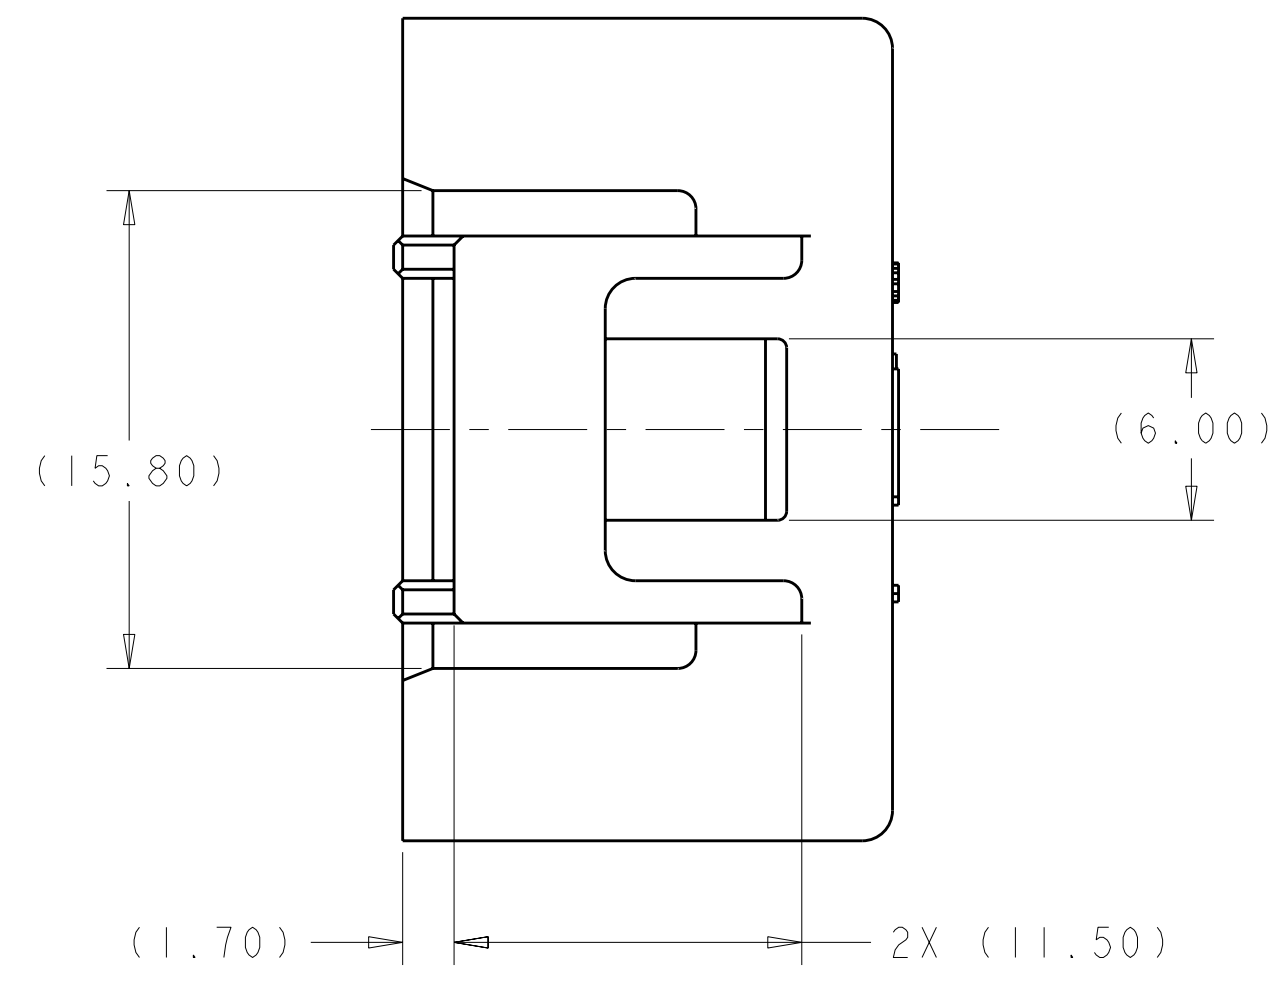

LOC	DIST	REVISIONS			
		REV	DATE	BY	APPD
HV	00	B1	ECO-11-006038	23MAR2011	DS AT

SECTION D-D
REMOVED

- △ MATERIAL :
TYPE : PA66 35%GF
COLOR : SEE TABLE
- 2. FEATURES DENOTED BY REFERENCE DIMENSIONS
MUST BE INSPECTED FOR PRESENCE
- 3. PART MUST BE FREE OF EXCESSIVE FLASH, MIS-MATCH,
SINK MARKS, OR OTHER VISUAL IMPERFECTIONS THAT
MAY AFFECT PRODUCT FIT FORM OR FUNCTION
- △ 4 CIRCUIT ID
- △ 5 PRELIMINARY PART—NOT RELEASED FOR PRODUCTION

SECTION E-E
REMOVED, ROTATED 90° CCW

COLOR	MIN	MAX	F	DESCRIPTION	PART NO
DK GRAY	5.48	6.10	6.20	CABLE SEAL RETAINER, SIZE C	1587827-3
ORANGE	4.76	5.48	5.60	CABLE SEAL RETAINER, SIZE B	1587827-2
BLACK	4.11	4.76	4.90	CABLE SEAL RETAINER, SIZE A	1587827-1

THIS DRAWING IS A CONTROLLED DOCUMENT.		OWN D. SIMPSON	05JUN2009	TE Connectivity
DIMENSIONS: mm		CHK A TYLER	05JUN2009	
TOLERANCES UNLESS OTHERWISE SPECIFIED:		APVD		NAME
0 PLC	±	PRODUCT SPEC		CABLE SEAL RETAINER
1 PLC	±0.2	APPLICATION SPEC		HVA280-2P1
2 PLC	±0.10	SIZE		CAGE CODE
3 PLC	±0.100	DRAWING NO		DRAWING NO
4 PLC	±0.0001	RESTRICTED TO		
ANGLES	#1*	WEIGHT		A100779C=1587827
MATERIAL		CUSTOMER DRAWING		SCALE 4:1
FINISH		SHEET 1 OF 1		REV B1