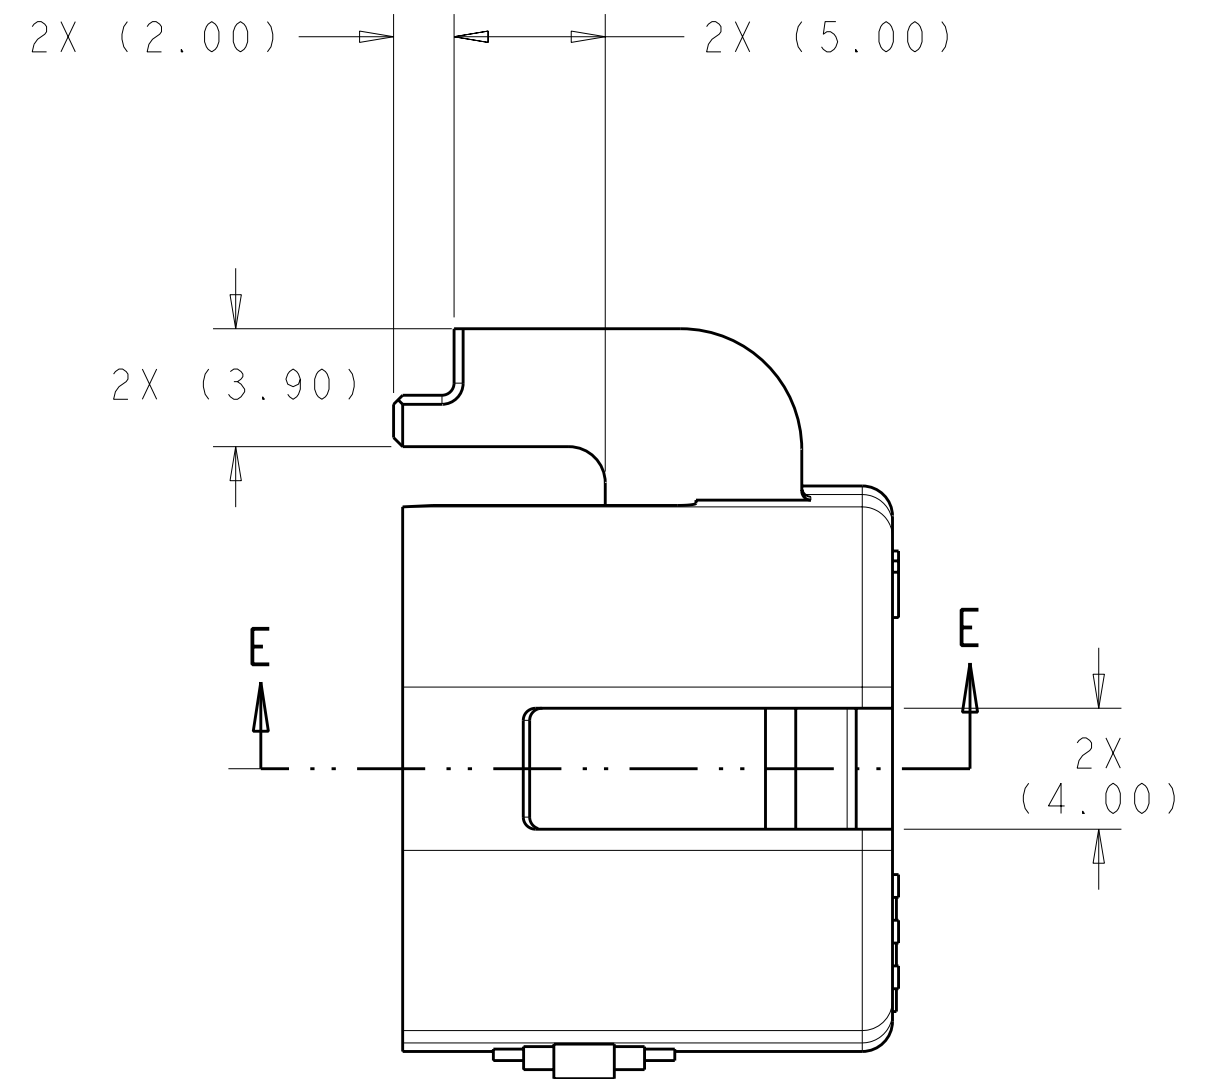

LOC	DIST	REVISIONS			
		REV	DATE	BY	APPD
HV	00	B1	ECO-11-006038	23MAR2011	DS AT

SECTION D-D
REMOVED

- △ MATERIAL :
TYPE : PA66 35%GF
COLOR : SEE TABLE
- 2. FEATURES DENOTED BY REFERENCE DIMENSIONS
MUST BE INSPECTED FOR PRESENCE
- 3. PART MUST BE FREE OF EXCESSIVE FLASH, MIS-MATCH,
SINK MARKS, OR OTHER VISUAL IMPERFECTIONS THAT
MAY AFFECT PRODUCT FIT FORM OR FUNCTION
- △ 4 CIRCUIT ID
- △ 5 PRELIMINARY PART—NOT RELEASED FOR PRODUCTION

SECTION E-E
REMOVED, ROTATED 90° CCW

COLOR	MIN	MAX	F	DESCRIPTION	PART NO
DK GRAY	5.48	6.10	6.20	CABLE SEAL RETAINER, SIZE C	1587827-3
ORANGE	4.76	5.48	5.60	CABLE SEAL RETAINER, SIZE B	1587827-2
BLACK	4.11	4.76	4.90	CABLE SEAL RETAINER, SIZE A	1587827-1

THIS DRAWING IS A CONTROLLED DOCUMENT.		OWN D. SIMPSON	05JUN2009	TE Connectivity
DIMENSIONS: mm		CHK A TYLER	05JUN2009	
TOLERANCES UNLESS OTHERWISE SPECIFIED:		APVD		NAME
0 PLC	±	PRODUCT SPEC		CABLE SEAL RETAINER
1 PLC	±0.2	APPLICATION SPEC		HVA280-2P1
2 PLC	±0.10	SIZE		CAGE CODE
3 PLC	±0.100	DRAWING NO		DRAWING NO
4 PLC	±0.0001	RESTRICTED TO		
ANGLES	#1*	WEIGHT		A100779C=1587827
MATERIAL		CUSTOMER DRAWING		SCALE 4:1
FINISH		SHEET 1 OF 1		REV B1