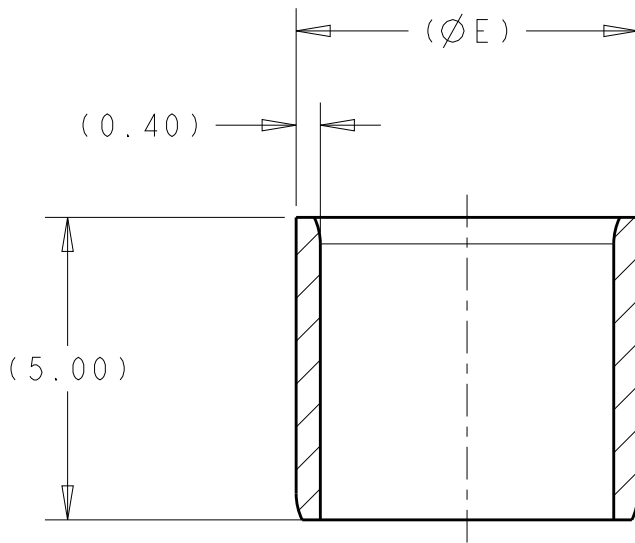

SCALE 4:1

- 1 MATERIAL TYPE: COPPER ALLOY
- 2 FINISH: BARE
- 3. PARTS MUST BE FREE OF BURRS, CRACKS, OR OTHER VISUAL IMPERFECTIONS THAT MAY AFFECT FIT FORM OR FUNCTION
- 4 NOTE DELETED
- 5. THE FUNCTION OF THE INNER FERRULE IS TO PROVIDE MECHANICAL SUPPORT TO THE OUTER FERRULE IN THE WIRE SHIELD CRIMP APPLICATION. THE INNER FERRULE DOES NOT HAVE AN ELECTRICAL FUNCTION AND IS NOT PLATED. SURFACE DISCOLORATION FROM MANUFACTURING PROCESS OR ENVIRONMENTAL EXPOSURE DOES NOT IMPACT PRODUCT FUNCTION.

5.41	6.10	7.00	SIZE C	1587828-3
4.76	5.41	6.30	SIZE B	1587828-2
4.11	4.76	5.70	SIZE A	1587828-1
MIN	MAX	E	DESCRIPTION	PART NO
WIRE O.D.				

DIMENSIONS: mm	DWN D SIMPSON 01JUN2009	MATERIAL	1	FINISH	2 -
	CHK A TYLER 01JUN2009				
TOLERANCES UNLESS OTHERWISE SPECIFIED:	APVD -				
0 PLC ±-	PRODUCT SPEC 108-2394	SIZE	CAGE CODE	DRAWING NO	RESTRICTED TO
1 PLC ±0.2	APPLICATION SPEC 114-13259	A 4	00779	C-1587828	
2 PLC ±0.10	WEIGHT -	CUSTOMER DRAWING			
3 PLC ±0.013		SCALE	8:1	SHEET	1 OF 1
4 PLC ±0.0001		REV B4			
ANGLES ±-					