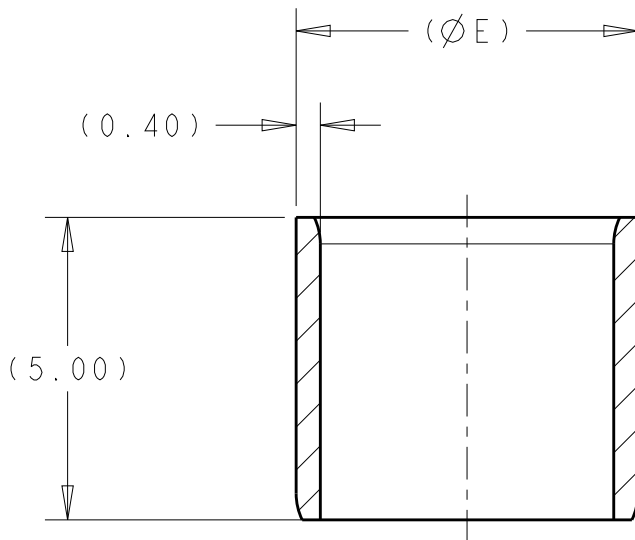

SCALE 4:1

1 MATERIAL TYPE: COPPER ALLOY

2 FINISH: BARE

3. PARTS MUST BE FREE OF BURRS, CRACKS, OR OTHER VISUAL IMPERFECTIONS THAT MAY AFFECT FIT FORM OR FUNCTION

4 NOTE DELETED

5. THE FUNCTION OF THE INNER FERRULE IS TO PROVIDE MECHANICAL SUPPORT TO THE OUTER FERRULE IN THE WIRE SHIELD CRIMP APPLICATION. THE INNER FERRULE DOES NOT HAVE AN ELECTRICAL FUNCTION AND IS NOT PLATED. SURFACE DISCOLORATION FROM MANUFACTURING PROCESS OR ENVIRONMENTAL EXPOSURE DOES NOT IMPACT PRODUCT FUNCTION.

5.41	6.10	7.00	SIZE C	1587828-3
4.76	5.41	6.30	SIZE B	1587828-2
4.11	4.76	5.70	SIZE A	1587828-1
MIN	MAX	E	DESCRIPTION	PART NO
WIRE O.D.				

DIMENSIONS: mm	DWN D SIMPSON 01JUN2009	MATERIAL	1	FINISH	2 -
	CHK A TYLER 01JUN2009				
TOLERANCES UNLESS OTHERWISE SPECIFIED:	APVD -				
0 PLC ±-	PRODUCT SPEC 108-2394	SIZE	CAGE CODE	DRAWING NO	RESTRICTED TO
1 PLC ±0.2	APPLICATION SPEC 114-13259	A 4	00779	C-1587828	
2 PLC ±0.10	WEIGHT -	CUSTOMER DRAWING			
3 PLC ±0.013		SCALE	8:1	SHEET	1 OF 1
4 PLC ±0.0001		REV B4			
ANGLES ±-					